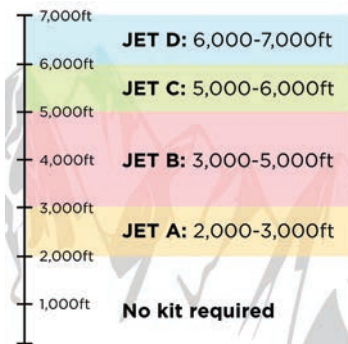

Onan P4500i Accessories

Parallel two P4500i generators with this 50A parallel cord to double your power

This 50A cord can also be used to parallel P4500i and P2500i generators

Part Number

Description

A058U956	Maintenance Kit, Onan P4500i
A058M290	50A Paralleling Kit, Onan P4500i
A058U957	Generator Cover, Onan P4500i
A058V024	High Altitude Carburetor Kit 224cc