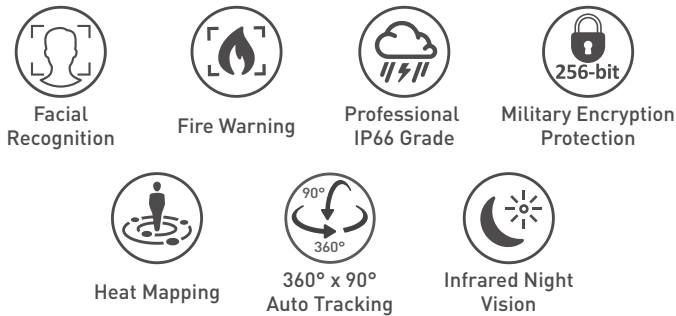

Triton

Biometric Auto Tracking Outdoor Light Bulb Security Camera

SPECIFICATION

Model (Triton)	ACR1608R32BK	Digital Zoom	4x
Encryptions Technologies	256-bit	Pan / Tilt	Pan: 360° / Tilt: 240°
Privacy Protection	Yes	Frame Rate	1920 x 1080 up to 30 fps
Wireless	Embedded Wi-Fi (2.4G) 802.11 b/g/n	Resolution	2M Pixels FHD
In-Ceiling	E26 or E27 Light Bulb Base	Streaming Quality	Automatically Adjusted
Multiple Wi-Fi Access Points	Connect up to 4 Wi-Fi Networks	Video Compression	H.264
Snapshot / Text / Offline Alert	Yes	Video Resolution	1080p, 720p, 480p, 360p
10-Second Video Alert	Yes ¹	Image Sensor	1/2.7" CMOS
Audio	Built-in Speaker and Microphone	IR / Flash LEDs	IR LEDs: 4, Flash LEDs: 2
Real-Time Two-Way Communication	Yes	Light Lamp	Yes
Greetings Function	Yes	MIMO Antenna	Embedded 2 x 2
Motion / Audio Detection	Yes	Local Storage	Built-in 8GB memory
Fire Warning	Yes ²	App Support	Amaryllo
Human Detection	Yes ²	Mobile OS Requirements	iOS: 10.0 and up / Android: 5.0 and up
Vehicle Detection	Yes ²	Google Services Connection	Yes
Face Detection	Yes	PC Browser Support	Chrome / Firefox
Pet Detection	Yes ²	Network Protocol	TCP/IP, UDP/IP, HTTP/HTTPS, DHCP, NTP, WPS
Day / Night Vision	Yes	NAS Support	SMB / CIFS
Intruder Warning Light / Alarm	Yes	Power Consumption	100V ~ 240V (12V/3.75A DC)
Multiple Viewers Support	Yes	Dimensions (H x W x D)	27.4x 13 x 11 cm / 10.7" x 5.1" x 4.3"
Auto-Tracking Range	360°	Weight	1042g / 2.29 lb
Activity / Blockout Zones	Max: 4	Ingress Protection Rating	IP66
Field of View (FOV)	108° (Diagonal)	Ambient Operating Temperature	-40°F ~ 140°F / -40°C ~ 60°C
Fixed Lens	EFL 4.0 mm / F2.1	Warranty	One-Year Part Warranty

¹ Feature available under our Basic plan and above.

² Features available under our Plus plans and above.

Triton

ACCESSORIES