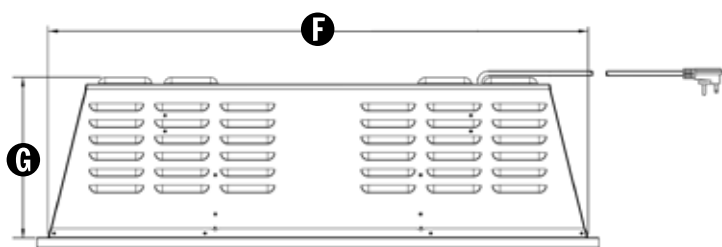

REDSTONE - INSERT

Dimension Insert Surrounds Spec

RS Model # of Fireplace	Trim Width	A	B	C	D
RS-2621	5/8" (16mm)	24" (610mm)	18-7/8" (480mm)	9-7/8" (250mm)	15-3/8" (390mm)
RS-3021	5/8" (16mm)	29-1/4" (743mm)	18-7/8" (480mm)	9-7/8" (250mm)	15-3/8" (390mm)
RS-3626	5/8" (16mm)	33-3/4" (857mm)	24" (610mm)	9-7/8" (250mm)	20-1/2" (521mm)

RS Model # of Fireplace	E	F	G	H	Existing Fireplace Minimum Opening (W x H x D)
RS-2621	22-3/4" (578mm)	22-3/4" (578mm)	9-1/4" (234mm)	18-1/2" (470mm)	23" (584mm) x 18-3/4" (477mm) x 10" (254mm)
RS-3021	28" (710mm)	28" (710mm)	9-1/4" (234mm)	18-1/2" (470mm)	28-1/4" (718mm) x 18-3/4" (477mm) x 10" (254mm)
RS-3626	32-3/8" (824mm)	32-3/8" (824mm)	9-1/4" (234mm)	23-5/8" (600mm)	32-5/8" (829mm) x 23-7/8" (607mm) x 10" (254mm)

*5/8" & 1-5/8" trim included in box for built-in installations