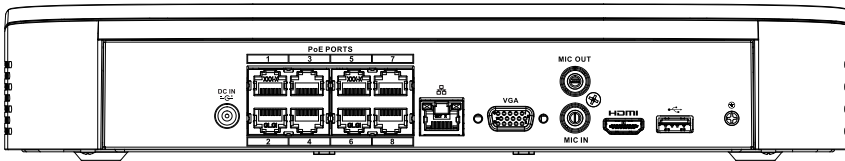

LOREX® 4K ULTRA HD FUSION™ NETWORK VIDEO RECORDER

Model Information

N842A82	8-channel 4K NVR with 2TB HDD	6-95529-02121-8
N842A83	8-channel 4K NVR with 3TB HDD	6-95529-02751-7

Dimensions

Package	Plain Box
Package Weight	6.6lb / 2.99kg
Package Dimensions (W × D × H)	15.51 × 13.2 × 5.4" / 394 × 335 × 137mm
Package Cube	0.64cbf / 0.018cbm

Back Panel

What's in the box

1 × 4K Ultra HD Fusion™ Network Video Recorder

1 × Ethernet cable

1 × Power Adapter

1 × HDMI Cable

1 × USB Mouse

Quick Setup Guide

Disclaimers:

1. 4K (8MP) IP cameras are required to take advantage of 4K recording.
2. Recording time may vary based on recording resolution and quality, lighting conditions and movement in the scene.
3. Fusion™ capabilities are limited to 2 wireless devices per system. Wireless devices require an available channel on the NVR as well as a sufficient signal strength between the device(s) and your Wi-Fi router for video streaming. For full details on Wi-Fi cameras compatibility and instructions, visit www.lorex.com/pages/fusion
4. Controlling certain features in your security system requires a compatible smart device. Availability and performance of certain features and services are smart device dependent and may not be available in all areas or networks. For compatibility, features, and instructions visit www.lorex.com/smarthome
5. Accuracy of Smart Motion Detection will be influenced by multiple factors, such as the object's distance from the camera, the size of the object, and the height and angle of the camera. Night vision will also impact the accuracy of detection. Compatible with certain Lorex IP cameras only.
6. Compatible with certain Lorex IP and select wireless cameras only. For a list of compatible cameras please visit www.lorex.com/compatibility
7. Accessing your security system remotely requires a high-speed Internet connection. Ensure your NVR has a wired connection to a router (not included). A minimum upload speed of 5Mbps is recommended for reasonable video performance. Up to 3 devices may connect to the system at the same time. For the latest list of supported apps and devices, please visit www.lorex.com/compatibility
8. HDMI output supports 4K HD for high definition multi-channel live or recorded video viewing. Image quality and resolution is dependent on the type of camera connected to the NVR, as well as TV/monitor resolution.

N842 Fusion Series
lorex.com

Lorex Corporation
999 Corporate Blvd, Suite 110
Linthicum, MD, 21090, United States

© 2020 Lorex Corporation

As our product is subject to continuous improvement, Lorex Technology & subsidiaries reserve the right to modify product design, specifications & prices without notice and without incurring any obligation. E&OE. (20-0049-LOR) 06122020-1