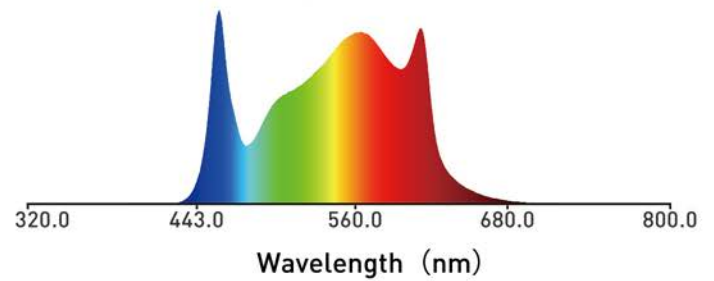

Luxgrow

COMMERCIAL INDOOR CANNABIS LED LIGHTING SOLUTION

LPUX Series

SP1

Absolute Spectrum

SP2

Absolute Spectrum

Model	LPU2X-S0	LPU4X-S0	LPU7X-S0
Input Wattage	240W	480W	720W
PAR Efficacy	2.7±5% μmol/J		
PPF(Light output)	690 μmol/s	1300 μmol/s	2060 μmol/s
Input Voltage	120V 240V 277V		
Module(group)	1	2	3
Driver Brand	Sosen/ Fahold		
Light Source	Samsung+OSRAM		
Dimming	0-10V		
Power Factor	>0.9		
Material	6063Aluminum		
Thermal Management	Passive Cooling		
Mounting Height	≥ 12" (30cm) Above Plant Canopy		
Warranty Lifetime	5 year Q90>36,000hrs		
Certification	The DLC / UL8800 / ETL		
IP Rating	UL 1598, UL8800 – Damp Location, CE		
Ambient Temperature	14~113°F (-10~45°C)		