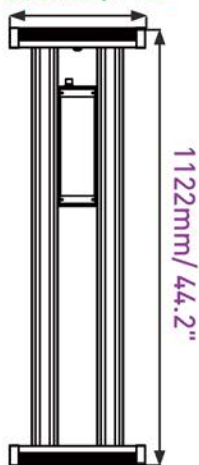

Max Input Amperage by Voltage Service

POWER \ VOLTAGE	277v	347v	480v
640w	2.3A	1.8A	1.3A
720w	2.6A	2.1A	1.5A

LPUX

Universal Module

480w

720w

960w

1500w

DIMENSIONS

- Length
- Width
- Height

300mm/11.8"

LPU-1

590mm/23.2"

LPU-2

880mm/34.7"

LPU-3

1750mm/68.9"

LPU-6

1170mm/46.1"

LPU-4

LPU2S/F-S0 240W *Luxgrow*®

PPFD Value at 12" (30cm)

5X5FT

PPFD Value at 24" (60cm)

5X5FT

PPFD Value at 36" (90cm)

5X5FT

PPFD Value at 48" (120cm)

5X5FT

LPU4S/F-S0 480W *Luxgrow*®

PPFD Value at 12" (30cm)

5X5FT