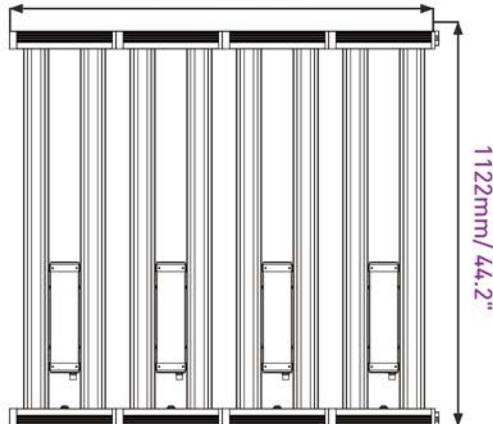

DIMENSIONS

- Length
- Width
- Height

300mm/11.8"

LPU-1

590mm/23.2"

LPU-2

880mm/34.7"

LPU-3

1750mm/68.9"

LPU-6

1170mm/46.1"

LPU-4

LPU2S/F-S0 240W *Luxgrow*®

PPFD Value at 12" (30cm)

5X5FT

PPFD Value at 24" (60cm)

5X5FT

PPFD Value at 36" (90cm)

5X5FT

PPFD Value at 48" (120cm)

5X5FT

LPU4S/F-S0 480W *Luxgrow*®

PPFD Value at 12" (30cm)

5X5FT