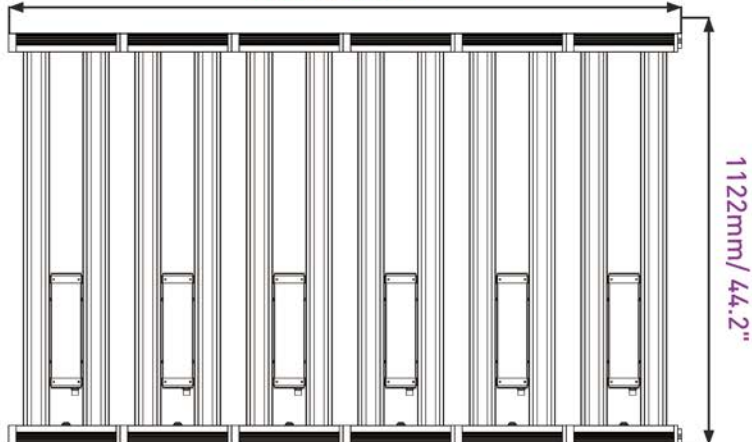

DIMENSIONS

- Length
- Width
- Height

300mm/11.8"

LPU-1

590mm/23.2"

LPU-2

880mm/34.7"

LPU-3

1750mm/68.9"

LPU-6

1170mm/46.1"

LPU-4

LPU2S/F-S0 240W *Luxgrow*®

PPFD Value at 12" (30cm)

5X5FT

PPFD Value at 24" (60cm)

5X5FT

PPFD Value at 36" (90cm)

5X5FT

PPFD Value at 48" (120cm)

5X5FT

LPU4S/F-S0 480W *Luxgrow*®

PPFD Value at 12" (30cm)

5X5FT