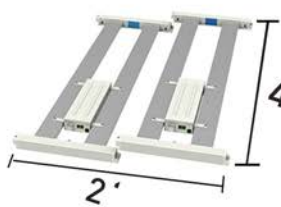

LPUX

Universal Module

480w

720w

960w

1500w