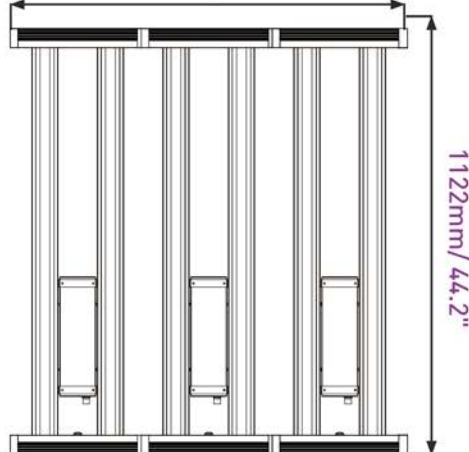

DIMENSIONS

- Length
- Width
- Height

300mm/11.8"

LPU-1

590mm/23.2"

LPU-2

880mm/34.7"

LPU-3

1750mm/68.9"

LPU-6

1170mm/46.1"

LPU-4

LPU2S/F-S0 240W *Luxgrow*®

PPFD Value at 12" (30cm)

5X5FT

PPFD Value at 24" (60cm)

5X5FT

PPFD Value at 36" (90cm)

5X5FT

PPFD Value at 48" (120cm)

5X5FT

LPU4S/F-S0 480W *Luxgrow*®

PPFD Value at 12" (30cm)

5X5FT