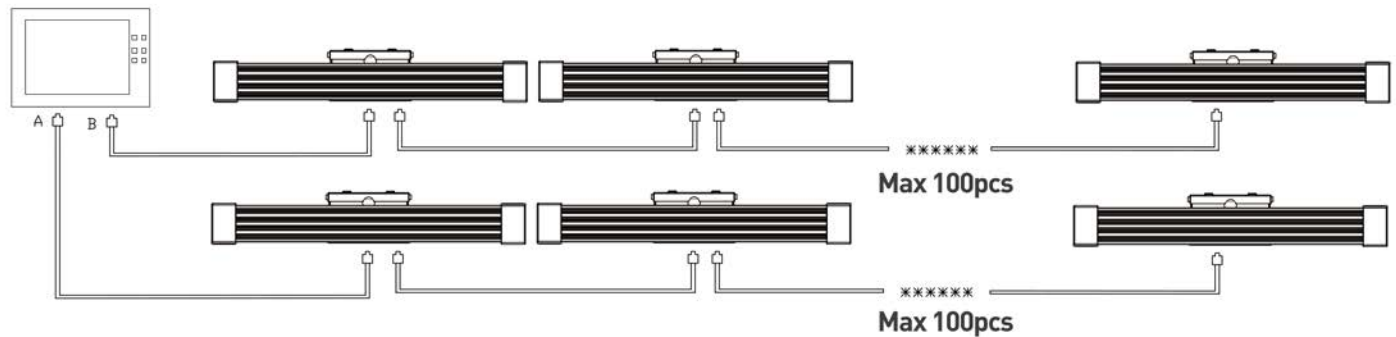

ASSEMBLY INSTRUCTIONS

1. Take out the 1/8" adjustable rope hangers and Fix one side on the ceiling

2. put the hook on the fixture

3. hang fixture on the ceiling.

4. Connect the RJ14 Interconnect Cables ,Connect the four in one input cable

Wired controller installation

Multiple RJ14 Interconnect Cables one by one (80 modules maximum) ;
Plug one RJ14 Port into the controllers ;
Control the fixtures by wired controllers

Luxgrow

THE TERMS AND CONDITIONS