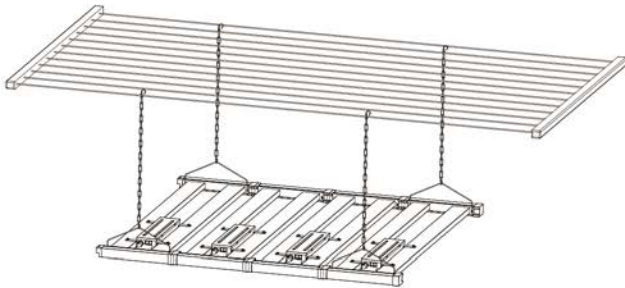

3. hang fixture on the ceiling.