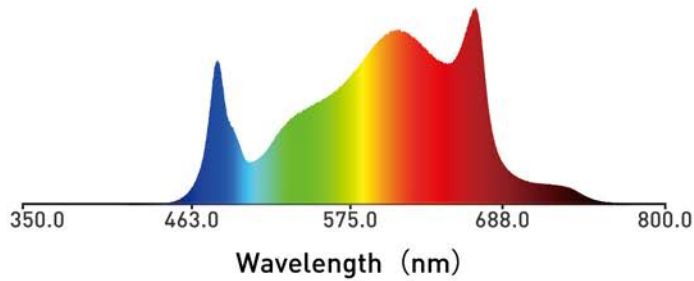

Luxgrow

COMMERCIAL INDOOR CANNABIS LED LIGHTING SOLUTION

LPUX Series

SP1

Absolute Spectrum

SP2

Absolute Spectrum

Model	LPU2X-S0	LPU4X-S0	LPU7X-S0
Input Wattage	240W	480W	720W
PAR Efficacy	2.7±5% μmol/J		
PPF(Light output)	690 μmol/s	1300 μmol/s	2060 μmol/s
Input Voltage	120V 240V 277V		
Module(group)	1	2	3
Driver Brand	Sosen/ Fahold		
Light Source	Samsung+OSRAM		
Dimming	0-10V		
Power Factor	>0.9		
Material	6063Aluminum		
Thermal Management	Passive Cooling		
Mounting Height	≥ 12" (30cm) Above Plant Canopy		
Warranty Lifetime	5 year Q90>36,000hrs		
Certification	The DLC / UL8800 / ETL		
IP Rating	UL 1598, UL8800 – Damp Location, CE		
Ambient Temperature	14~113°F (-10~45°C)		