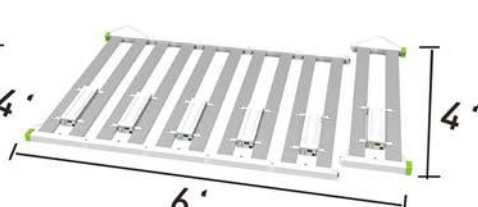

LPUX

Universal Module

480w

720w

960w

1500w