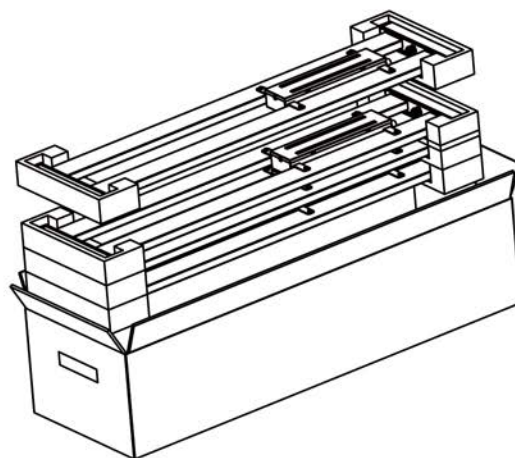

Luxgrow
Luxgrow Client
Cases

Extra 20% cargo loaded

20% shipping cost saved

Model	LPU7S/F-S0	LPU9S/F-S0	LPU15S/F-S0
Carton Size(mm)	1165x335x210mm	1165x335x260mm	1165x335x380mm
Carton Size(inch)	45.9"x13.2"x8.3"	45.9"x15.2"x10.2"	45.9"x15.2"x15.0"
N.W / Carton	10.8Kg / 23.8lb	14.4Kg / 31.75lb	24Kg / 52.9lb
Quantity / Carton	3 PCS	4 PCS	6 PCS
20FT Container	295CTN	240CTN	120CTN
40HQ Container	660CTN	520CTN	360CTN