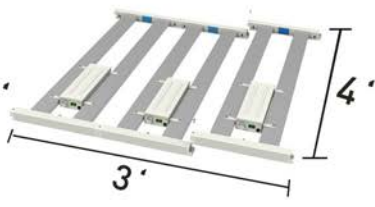

LPUX

Universal Module

480w

720w

960w

1500w