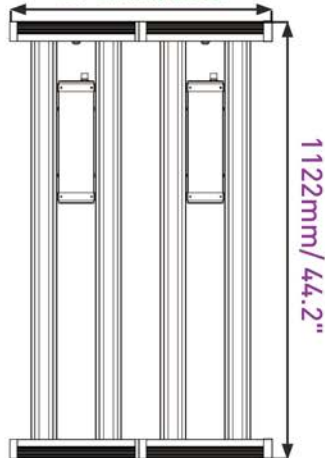

DIMENSIONS

- Length
- Width
- Height

300mm/11.8"

LPU-1

590mm/23.2"

LPU-2

880mm/34.7"

LPU-3

1750mm/68.9"

LPU-6

1170mm/46.1"

LPU-4

LPU2S/F-S0 240W *Luxgrow*®

PPFD Value at 12" (30cm)

5X5FT

PPFD Value at 24" (60cm)

5X5FT

PPFD Value at 36" (90cm)

5X5FT

PPFD Value at 48" (120cm)

5X5FT

LPU4S/F-S0 480W *Luxgrow*®

PPFD Value at 12" (30cm)

5X5FT