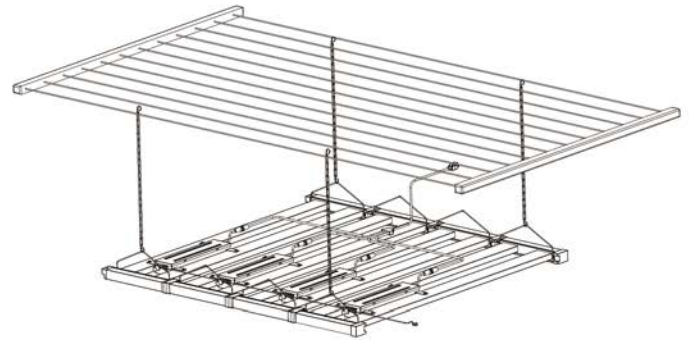

ASSEMBLY INSTRUCTIONS

1. Take out the 1/8" adjustable rope hangers and Fix one side on the ceiling

2. put the hook on the fixture

3. hang fixture on the ceiling.

4. Connect the RJ14 Interconnect Cables ,Connect the four in one input cable

Wired controller installation

Multiple RJ14 Interconnect Cables one by one (80 modules maximum) ;
Plug one RJ14 Port into the controllers ;
Control the fixtures by wired controllers

Luxgrow

THE TERMS AND CONDITIONS