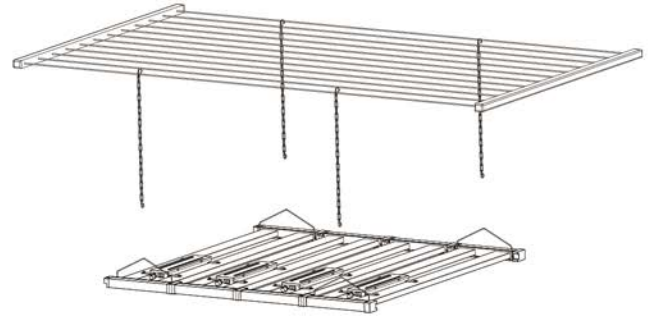

2. put the hook on the fixture