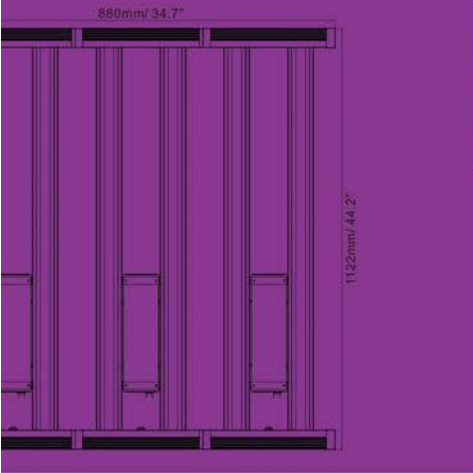

LPUX

Universal Module