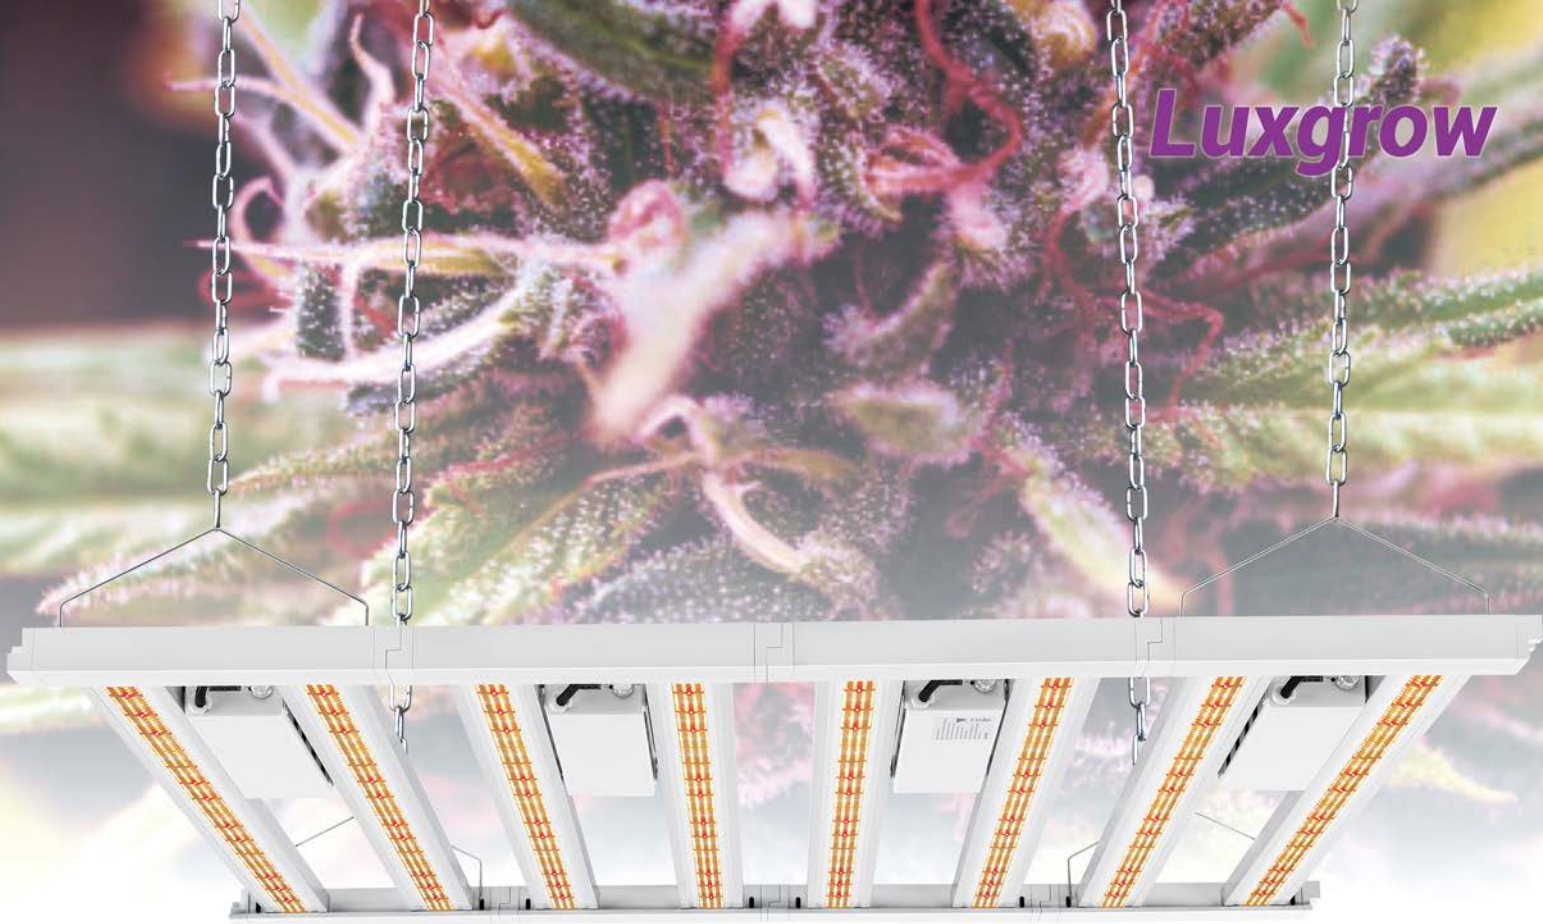

Luxgrow

COMMERCIAL INDOOR CANNABIS LED LIGHTING SOLUTION

LPUX Series

SP1

Absolute Spectrum

SP2

Absolute Spectrum

Model	LPU2X-S0	LPU4X-S0	LPU7X-S0
Input Wattage	240W	480W	720W
PAR Efficacy	2.7±5% μmol/J		
PPF(Light output)	690 μmol/s	1300 μmol/s	2060 μmol/s
Input Voltage	120V 240V 277V		
Module(group)	1	2	3
Driver Brand	Sosen/ Fahold		
Light Source	Samsung+OSRAM		
Dimming	0-10V		
Power Factor	>0.9		
Material	6063Aluminum		
Thermal Management	Passive Cooling		
Mounting Height	≥ 12" (30cm) Above Plant Canopy		
Warranty Lifetime	5 year Q90>36,000hrs		
Certification	The DLC / UL8800 / ETL		
IP Rating	UL 1598, UL8800 – Damp Location, CE		
Ambient Temperature	14~113°F (-10~45°C)		