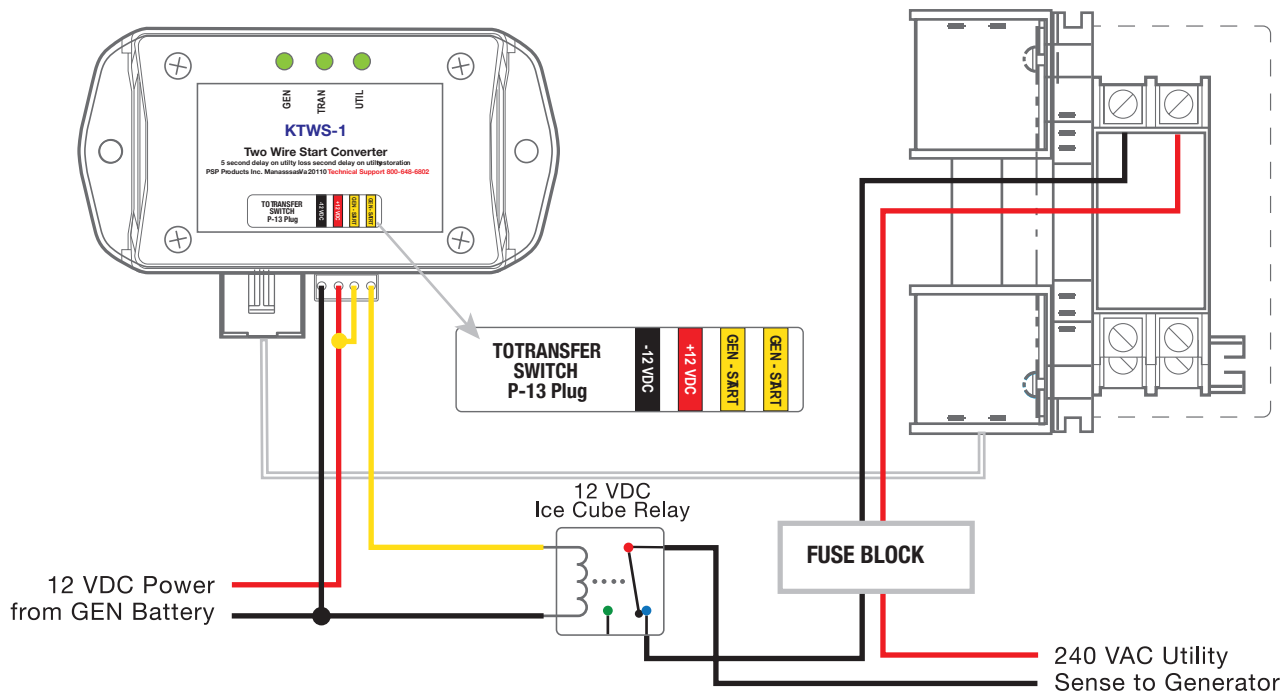

**ATTENTION: SURGE PROTECTOR MUST BE INSTALLED ON THE LINE SIDE OF THE TRANSFER SWITCH OR THE PRODUCT WARRANTY WILL BE VOIDED**

6	5	<b>Utility Return Transfer Timer</b> Pins 3,4&5 Open- 129 Seconds Pins 3&4 Shorted- 30 Seconds Pins 3&5 Shorted- 600 Seconds
7	4	
8	3	
9	2	<b>Utility Loss Timer</b> Pins 6&7 Open- 5 Seconds Pins 6&7 Shorted- 30 Seconds
10	1	
<b>TIMERS</b>		<b>Generator Cool Down Timer</b> Pins 8,9 & 10 Open- 10 Seconds Pins 8&9 Shorted- 300 Seconds Pins 9&10 Shorted- 600 Seconds <i>Use shorting pins provided if changes are required</i>

### Pre-Set Timers

The KTWS-1 is factory pre-set as follows: 5 second utility loss delay before starting the generator, 15 second delay before transferring after generator voltage is detected and a 2 minute delay before switching back to utility after power is restored. The generator ON contacts will open 10 seconds after the power transfers back to utility.

### Installation Instructions

**Disconnect Power from Generator and Utility source.** Remove connector P-13 from the control board and remove control board. Insert connector P-13 plug into **KTWS-1** Module and secure to transfer switch enclosure. Remove 4 pin connector from KTWS-1 and connect +12 VDC, -12 VDC and two wire start terminals from generator to **GEN START** connections. Restore utility power and install 4 pin connector on KTWS-1.

### Start-Up / Initial Test Procedure

At power-up the utility LED should illuminate. 1) Simulate utility outage, after 5 second delay generator start contacts will close and generator LED will illuminate when generator power is present. After 15 second delay, generator power will be transferred to the load. 2) Restore utility power, after a 2 minute delay power will transfer back to utility, after a 10 second delay the generator start contacts will open.