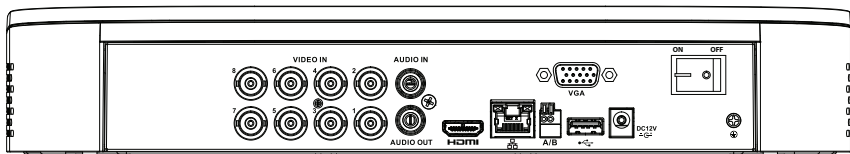

LOREX® 4K ULTRA HD DIGITAL VIDEO RECORDER

Model Information

D861A81B	8-channel 4K DVR with 1TB HDD	6-95529-02634-3
D861A82B	8-channel 4K DVR with 2TB HDD	6-95529-02679-4
D861A62B	16-channel 4K DVR with 2TB HDD	6-95529-02636-7

Dimensions

Package	Plain Box
Package Weight	6.06lb / 2.75kg
Package Dimensions (W × D × H)	13.07 × 15.43 × 5.31" / 332 × 392 × 135mm
Package Cube	0.62cbf / 0.018cbm

Back Panel

8 channel model