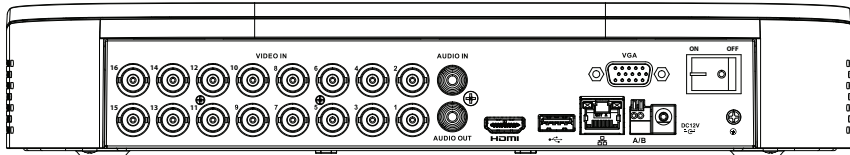

16 channel model

What's in the box

1 × 4K Ultra HD DVR with pre-installed 2TB HDD

1 × HDMI Cable

1 × Ethernet cable

1 × DVR Power Adapter

1 × USB Mouse

Quick Setup Guide

Disclaimers:

1. 4K (8MP) Analog HD Cameras are required to take advantage of 4K recording.
2. Accuracy of Smart Motion Detection will be influenced by multiple factors, such as the object's distance from the camera, the size of the object, and the height and angle of the camera. Night vision will also impact the accuracy of detection.
3. Face Detection is only available up to two channels. You cannot enable both Face Detection and Person and Vehicle Detection at the same time. Person and Vehicle Detection must be disabled on all channels for Face Detection to be enabled on a single channel.
4. Face Detection is disabled by default.
5. Compatible with certain Lorex analog HD cameras only. For a list of compatible cameras, please visit www.lorex.com/compatibility
6. Controlling certain features in your security system requires a compatible smart device. Availability and performance of certain features and services are smart device dependent and may not be available in all areas or networks. For compatibility, features, and instructions visit: www.lorex.com/smarthome
7. HDMI output supports 4K HD for high definition multi-channel live or recorded video viewing. Image quality and resolution is dependent on the type of camera connected to the DVR, as well as TV/monitor resolution. This system does not support monitors/video outputs with less than 1080p resolution.

All trademarks belong to their respective owners. No claim is made to the exclusive right to use the trademarks listed, other than the trademarks owned by Lorex Corporation. We reserve the right to change models, configurations or specifications without notice or liability. Product may not be exactly as shown.

Apple, the Apple logo and AppleTV are trademarks of Apple Inc., registered in the U.S. and other countries. App Store is a service mark of Apple Inc. Google, Google Home, Google Play, Google Play logo, Google Assistant logo and Chromecast are trademarks of Google Inc. Amazon, Alexa and all related logos are trademarks of Amazon.com, Inc. or its affiliates.

D861B Series
lorex.com

Lorex Corporation
999 Corporate Blvd. Suite 110
Linthicum, MD, 21090, United States

© 2020 Lorex Corporation

As our product is subject to continuous improvement, Lorex Technology & subsidiaries reserve the right to modify product design, specifications & prices without notice and without incurring any obligation. E&OE. (20-0035-LOR) 07142020-1