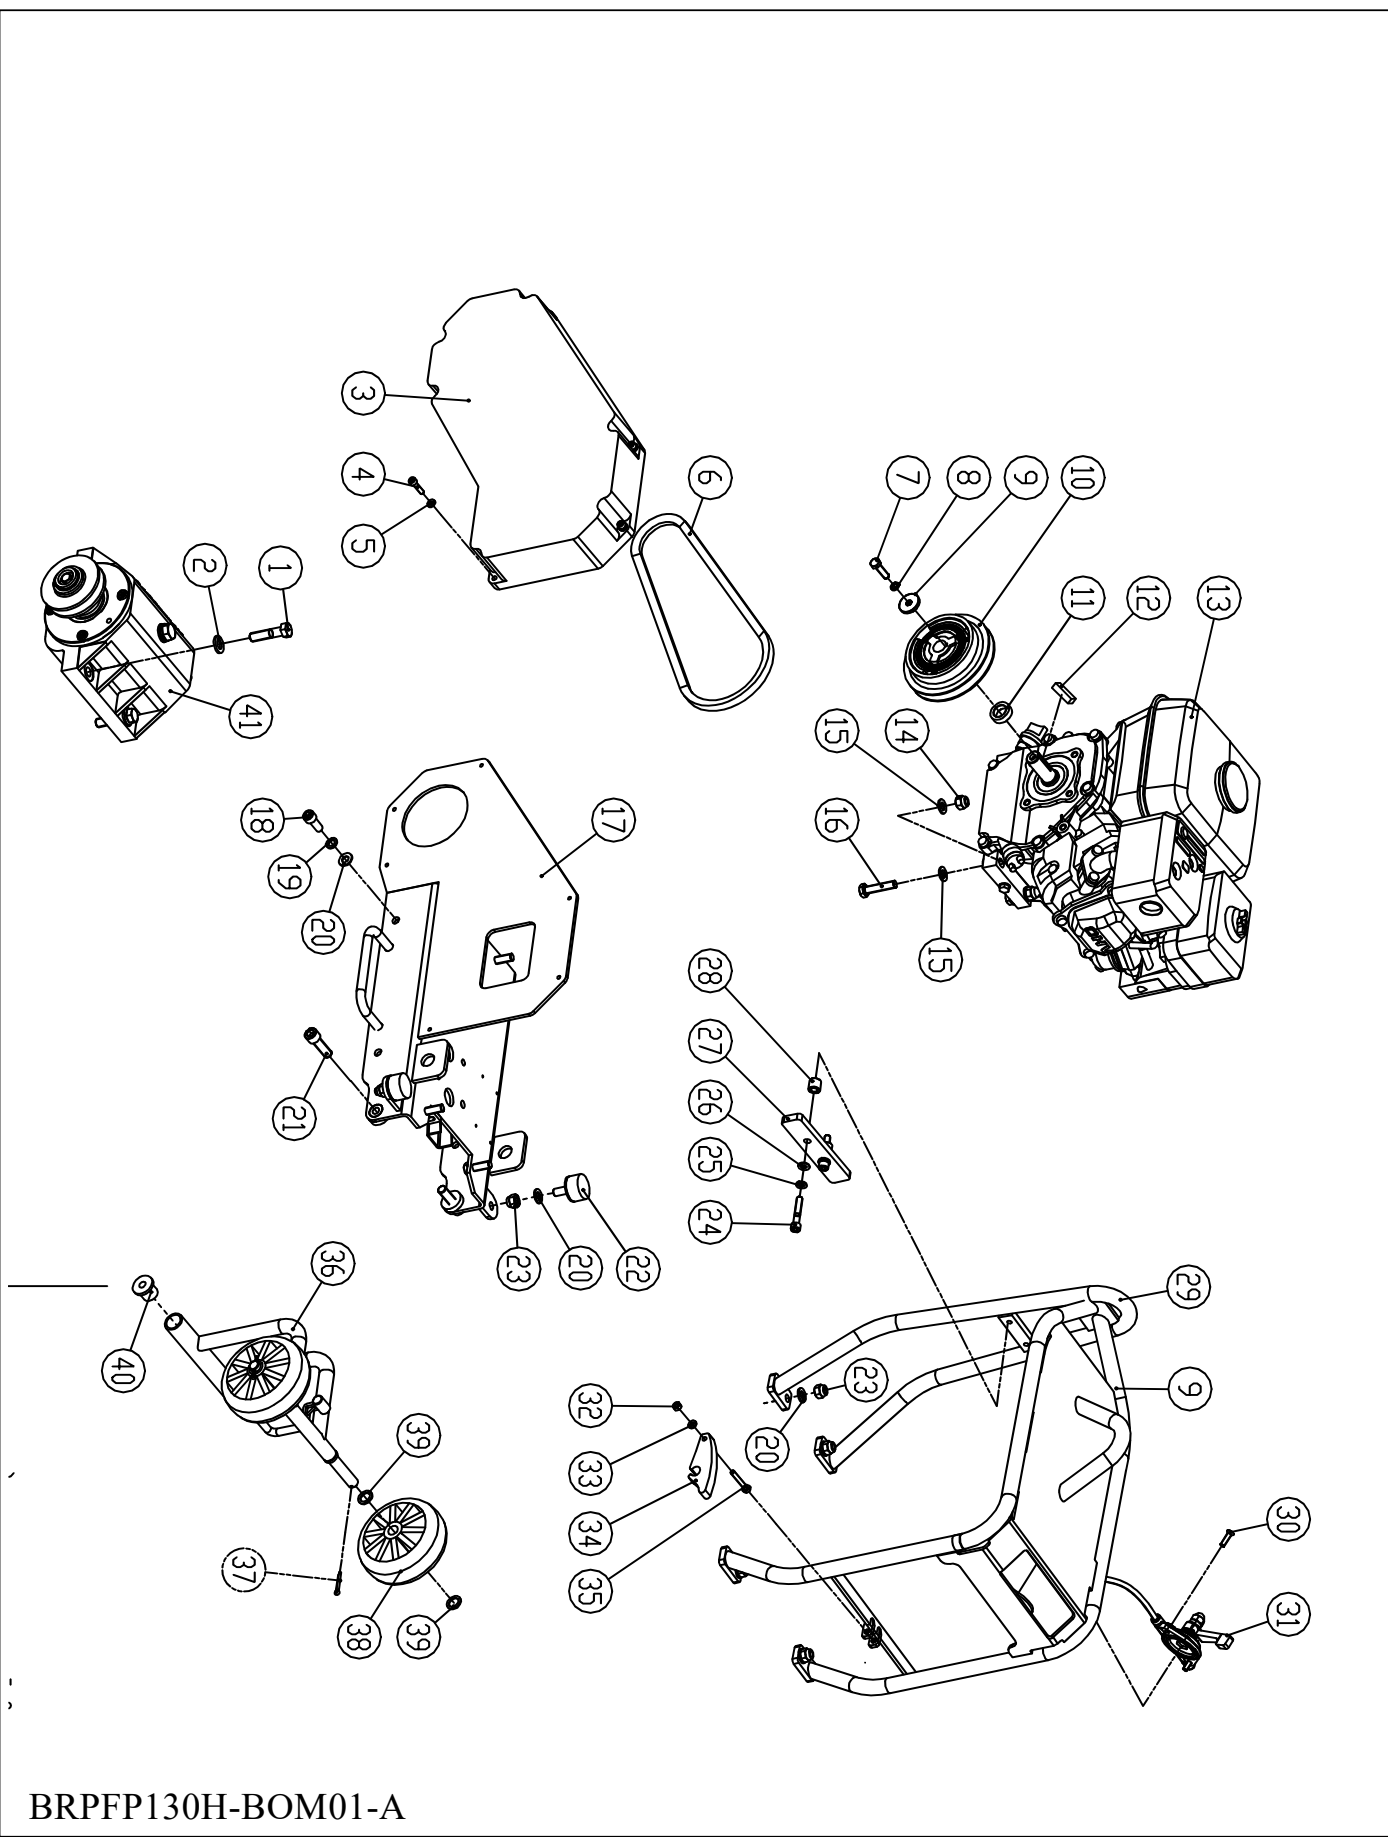

BRAVE

PARTS MANUAL

BRPFP130H FORWARD PLATE COMPACTOR

BRPFP130H-BOM01-A

BRPFP130H

ITEM NO.	PART NO.	DESCRIPTION	QTY	REMARK
1	BR20306257	HEX HEAD SCREW M16X55	4	
2	BR20519001	WASHER	4	
3	BR40301001	BELT COVER	1	
4	BR20306053	HEX HEAD SCREW	6	
5	BR20509004	SPRING WASHER	6	
6	BR21201011	BELT	1	
7	BR20109002	BOLT	1	
8	BR20509006	SPRING WASHER	1	
9	BR40504013	WASHER	1	
10	BR51703001	CLUTCH	1	
11	BR40507006	SHAFT SLEEVE	1	
12	KEY	ENGINE SHAFT KEY	1	COME WITH ENGINE
13	GX160	HONDA	1	
14	BR20405004	LOCK NUT	4	
15	BR20501007	FLAT WASHER	4	
16	BR20102108	HEX HEAD BOLT M8x45	4	
17	BR40802008C	ENGINE MOUNTED PLATE	1	ORANGE
18	BR20306150	BOLT M10X20-GB70	4	
19	BR20509008	SPRING WASHER	4	
20	BR20501009	FLAT WASHER	15	
21	BR40401002	BOLT STOPPER	2	
22	BR41201017	RUBBER	4	
23	BR20405006	HEXAGONAL NUT M10-GB889	11	
24	BR20102108	HEX HEAD BOLT M8x45	2	
25	BR20509006	SPRING WASHER	2	
26	BR20501007	FLAT WASHER	2	
27	BR40204094	WATER TANK PLATE	1	
28	BR40504180	CLAMP WASHER	2	
29	BR41003003	PROTECTIVE FRAME	1	
30	BR20308052	HEX HEAD SCREW	2	
31	BR41403009	THROTTLE SWITCH ASSY	1	
32	BR20405002	HEXAGONAL NUT M6	2	
33	BR20501005	FLAT WASHER	2	
34	BR41205010	CLAMP	1	
35	BR20102060	HEX HEAD BOLT	1	
36	BR41003010	WHEEL SHAFT	1	
37	BR20805100	PIN	2	
38	BR41405001	WHEEL	2	
39	BR41201052	NYLON WASHER	4	
40	BR41201051	NYLON SLEEVE	2	
41	BR51701009	VIBRATION BOX ASSY.	1	