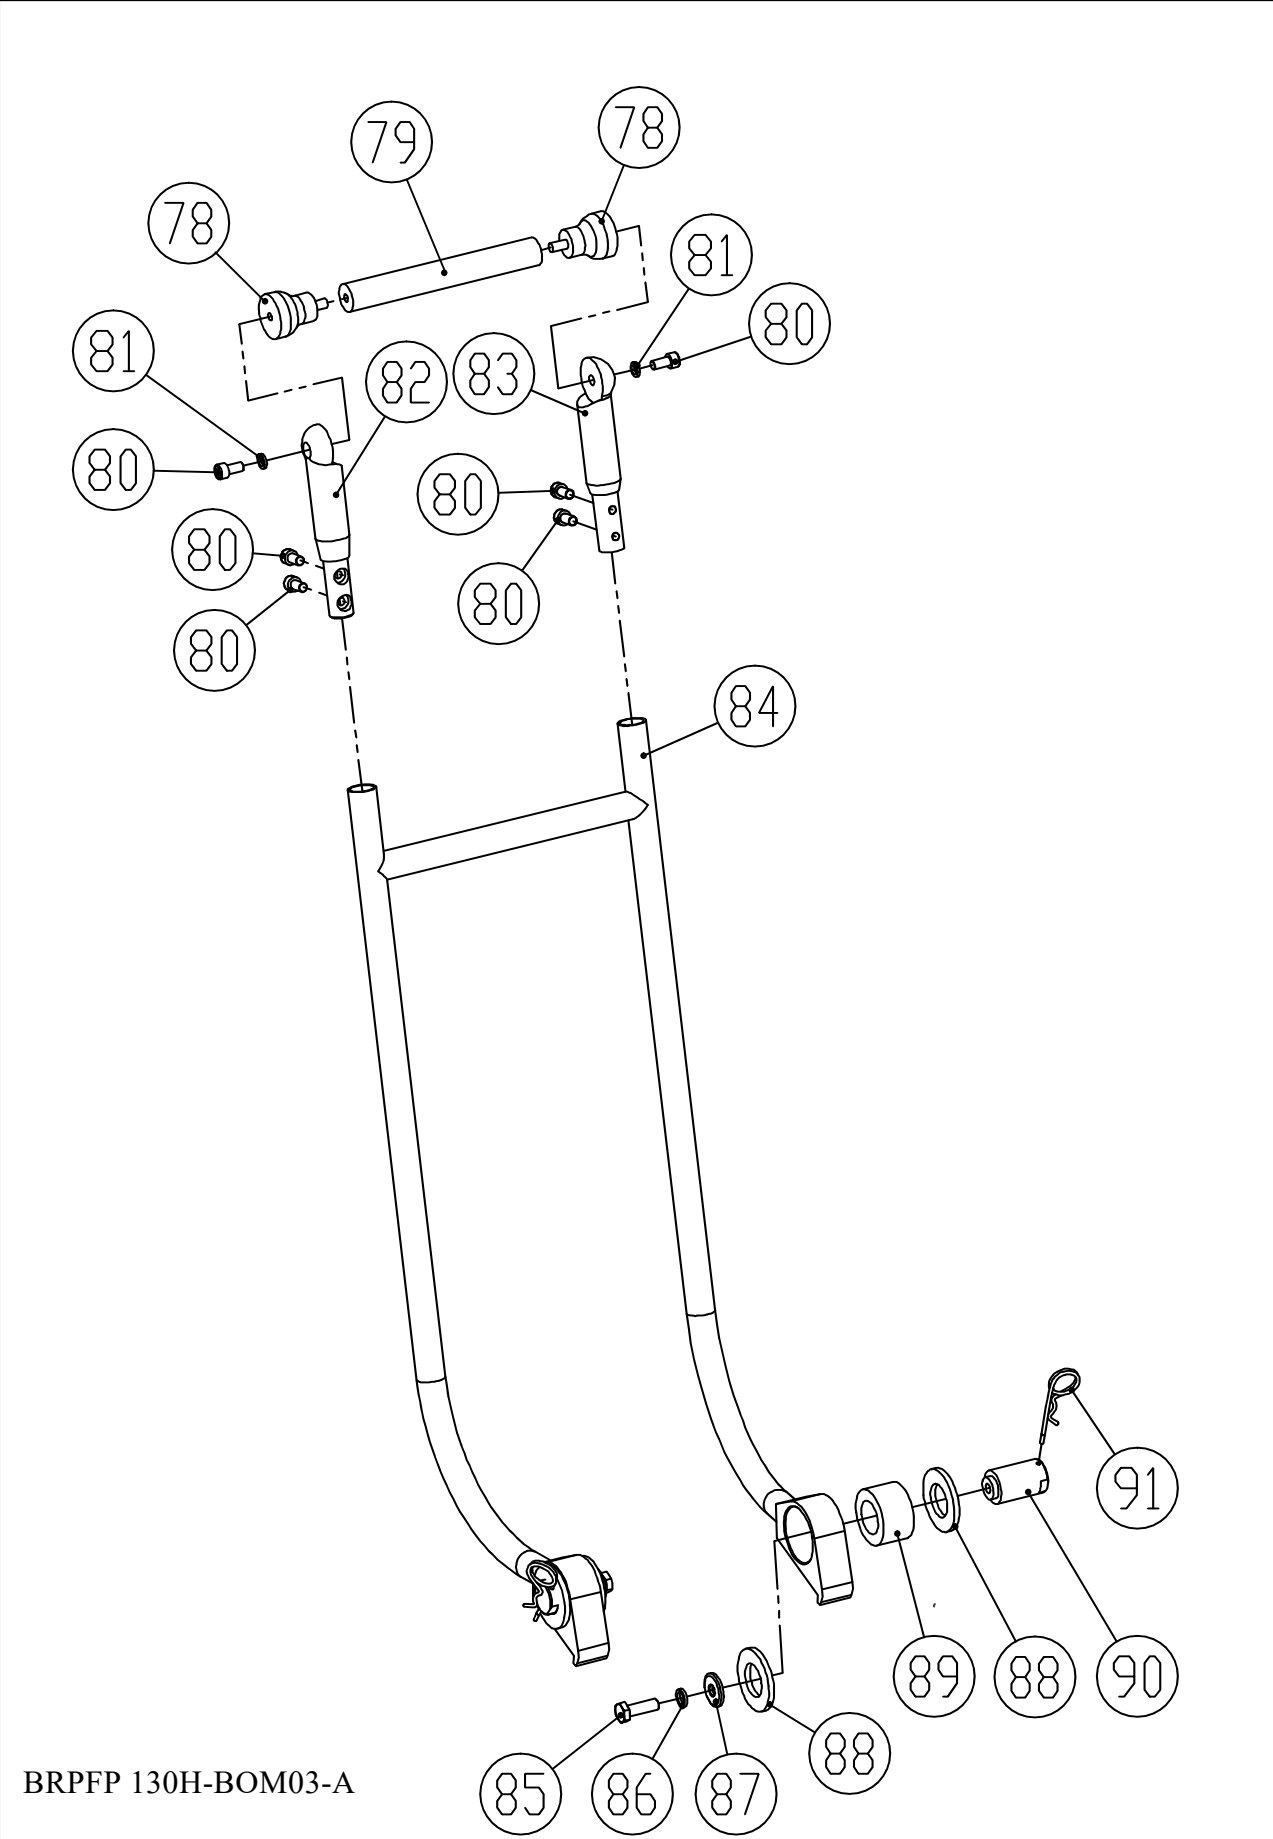

BRPFP 130H-BOM03-A

BRPFP130H

ITEM NO.	PART NO.	DESCRIPTION	QTY	REMARK
78	BR41205012	SHOCK ABSORBER	2	
79	BR40406003	HANDLE	1	
80	BR20306101	SOCKET HEAD SCREW M8X16	6	
81	BR20509006	SPRING WASHER	2	
82	BR40406004	HANDLE UPPER, LEFT	1	
83	BR40406005	HANDLE UPPER, RIGHT	1	
84	BR51702001	ANTI-VIB. HANDLE	1	
85	BR20102152	HEX HEAD BOLT M10X20	2	
86	BR20509008	SPRING WASHER	2	
87	BR40504010	FLAT WASHER	2	
88	BR41201049	NYLON WASHER	4	
89	BR41201050	NYLON SLEEVE	2	
90	BR40402005	SHAFT	2	
91	BR40103010	SPRING CLIP	2