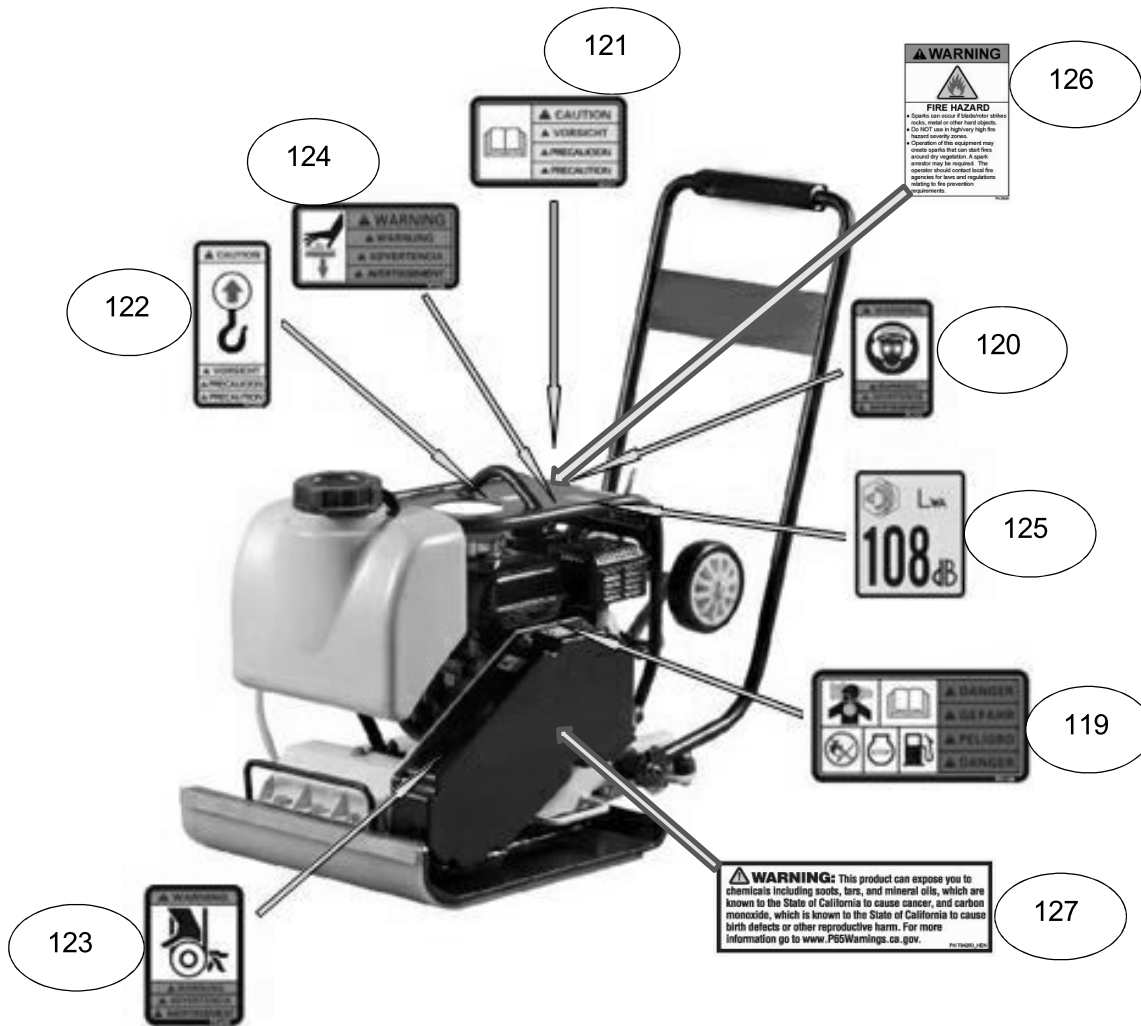

Item No	ERP No	Label	Meaning
119	BR70701002		DANGER! Engines emit carbon monoxide; operate only in well-ventilated area. Read the Operation Manual for machine information. No sparks, flames, or burning objects near the machine. Shut off the engine before refueling. Use only clean, filtered unleaded gasoline.
120	BR70701001		WARNING! Always wear hearing and eye protection when operating this machine.
121	BR70701006		CAUTION! Read and understand the supplied Operation Manual before operating the machine. Failure to do so increase the risk of injury to yourself or others.
122	BR70701004		CAUTION! Lifting point.
123	BR70701010		WARNING! Hand injury if caught in moving belt. Always replace belt guard.