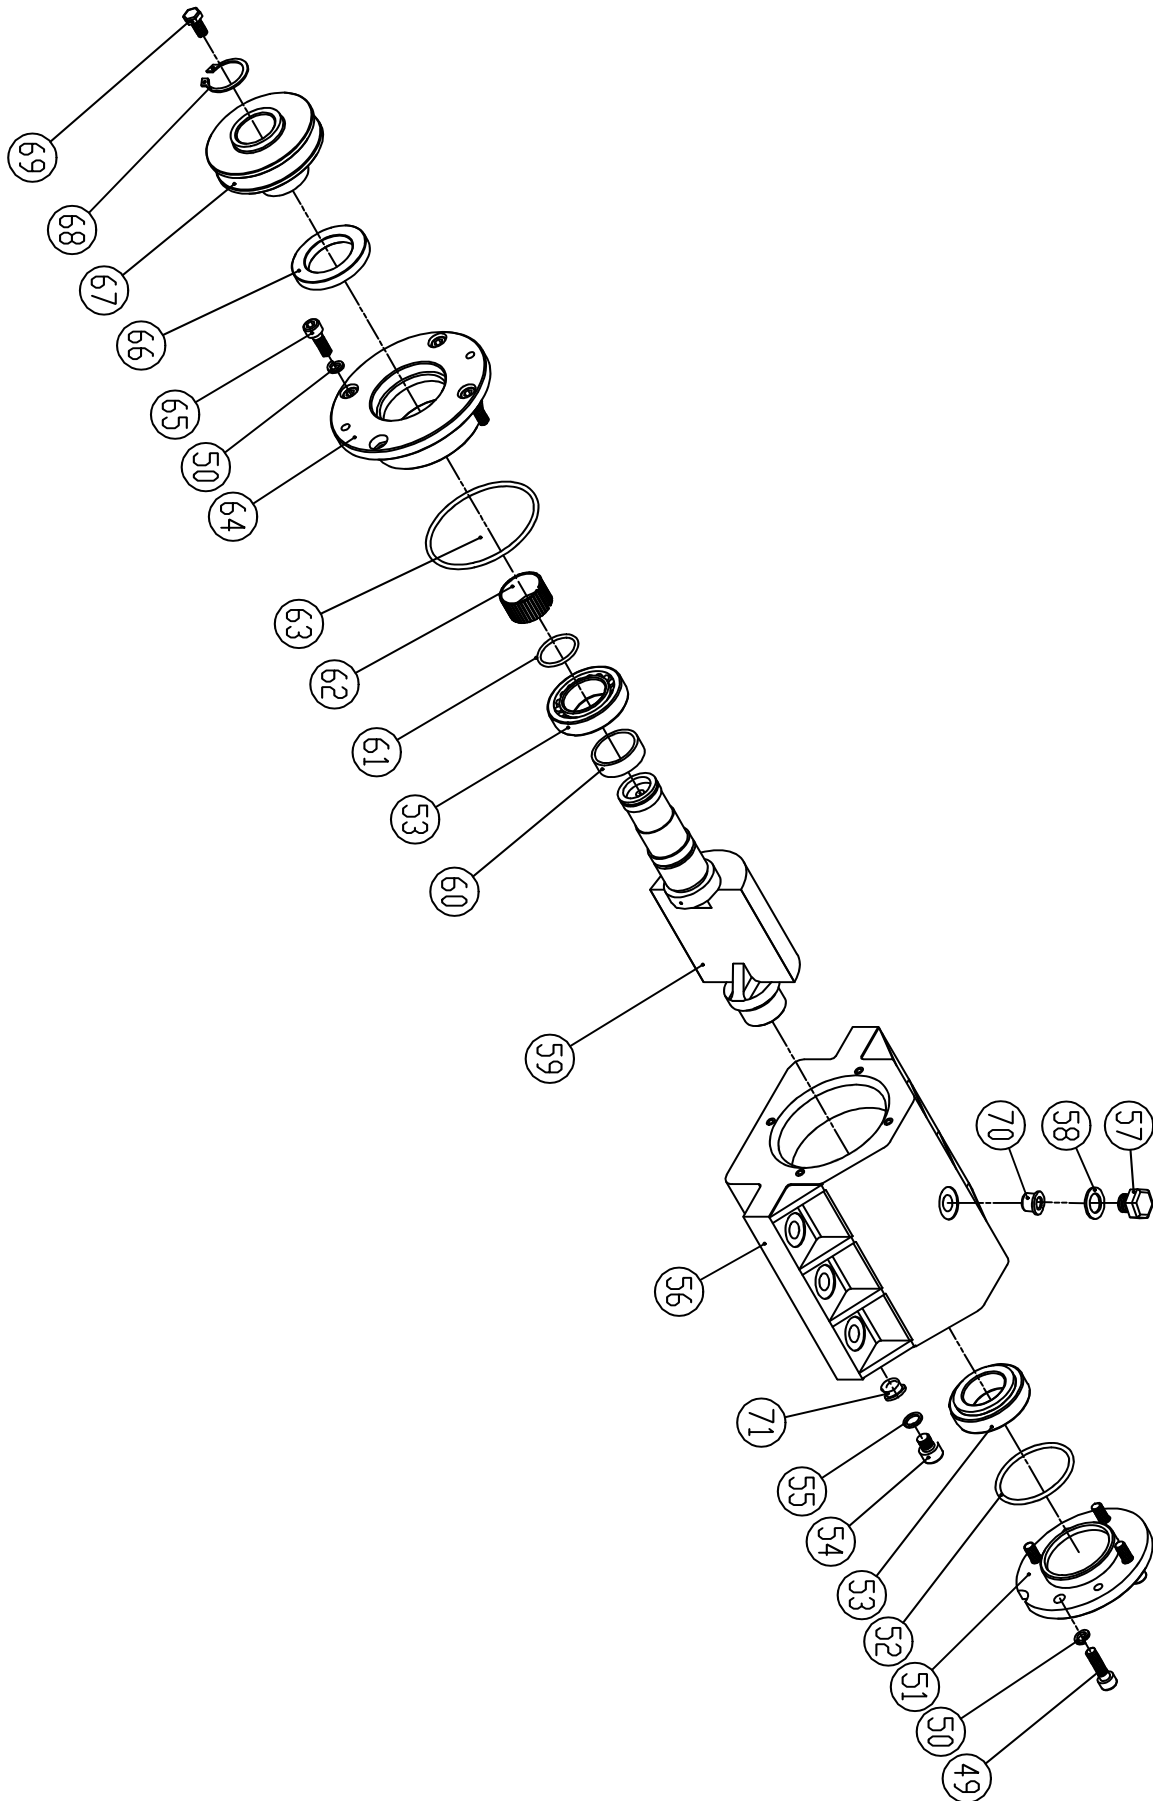

BRAVE

PARTS MANUAL

BRPFP130H FORWARD PLATE COMPACTOR

BRPFP130H-BOM01-A

BRPFP130H

ITEM NO.	PART NO.	DESCRIPTION	QTY	REMARK
1	BR20306257	HEX HEAD SCREW M16X55	4	
2	BR20519001	WASHER	4	
3	BR40301001	BELT COVER	1	
4	BR20306053	HEX HEAD SCREW	6	
5	BR20509004	SPRING WASHER	6	
6	BR21201011	BELT	1	
7	BR20109002	BOLT	1	
8	BR20509006	SPRING WASHER	1	
9	BR40504013	WASHER	1	
10	BR51703001	CLUTCH	1	
11	BR40507006	SHAFT SLEEVE	1	
12	KEY	ENGINE SHAFT KEY	1	COME WITH ENGINE
13	GX160	HONDA	1	
14	BR20405004	LOCK NUT	4	
15	BR20501007	FLAT WASHER	4	
16	BR20102108	HEX HEAD BOLT M8x45	4	
17	BR40802008C	ENGINE MOUNTED PLATE	1	ORANGE
18	BR20306150	BOLT M10X20-GB70	4	
19	BR20509008	SPRING WASHER	4	
20	BR20501009	FLAT WASHER	15	
21	BR40401002	BOLT STOPPER	2	
22	BR41201017	RUBBER	4	
23	BR20405006	HEXAGONAL NUT M10-GB889	11	
24	BR20102108	HEX HEAD BOLT M8x45	2	
25	BR20509006	SPRING WASHER	2	
26	BR20501007	FLAT WASHER	2	
27	BR40204094	WATER TANK PLATE	1	
28	BR40504180	CLAMP WASHER	2	
29	BR41003003	PROTECTIVE FRAME	1	
30	BR20308052	HEX HEAD SCREW	2	
31	BR41403009	THROTTLE SWITCH ASSY	1	
32	BR20405002	HEXAGONAL NUT M6	2	
33	BR20501005	FLAT WASHER	2	
34	BR41205010	CLAMP	1	
35	BR20102060	HEX HEAD BOLT	1	
36	BR41003010	WHEEL SHAFT	1	
37	BR20805100	PIN	2	
38	BR41405001	WHEEL	2	
39	BR41201052	NYLON WASHER	4	
40	BR41201051	NYLON SLEEVE	2	
41	BR51701009	VIBRATION BOX ASSY.	1	