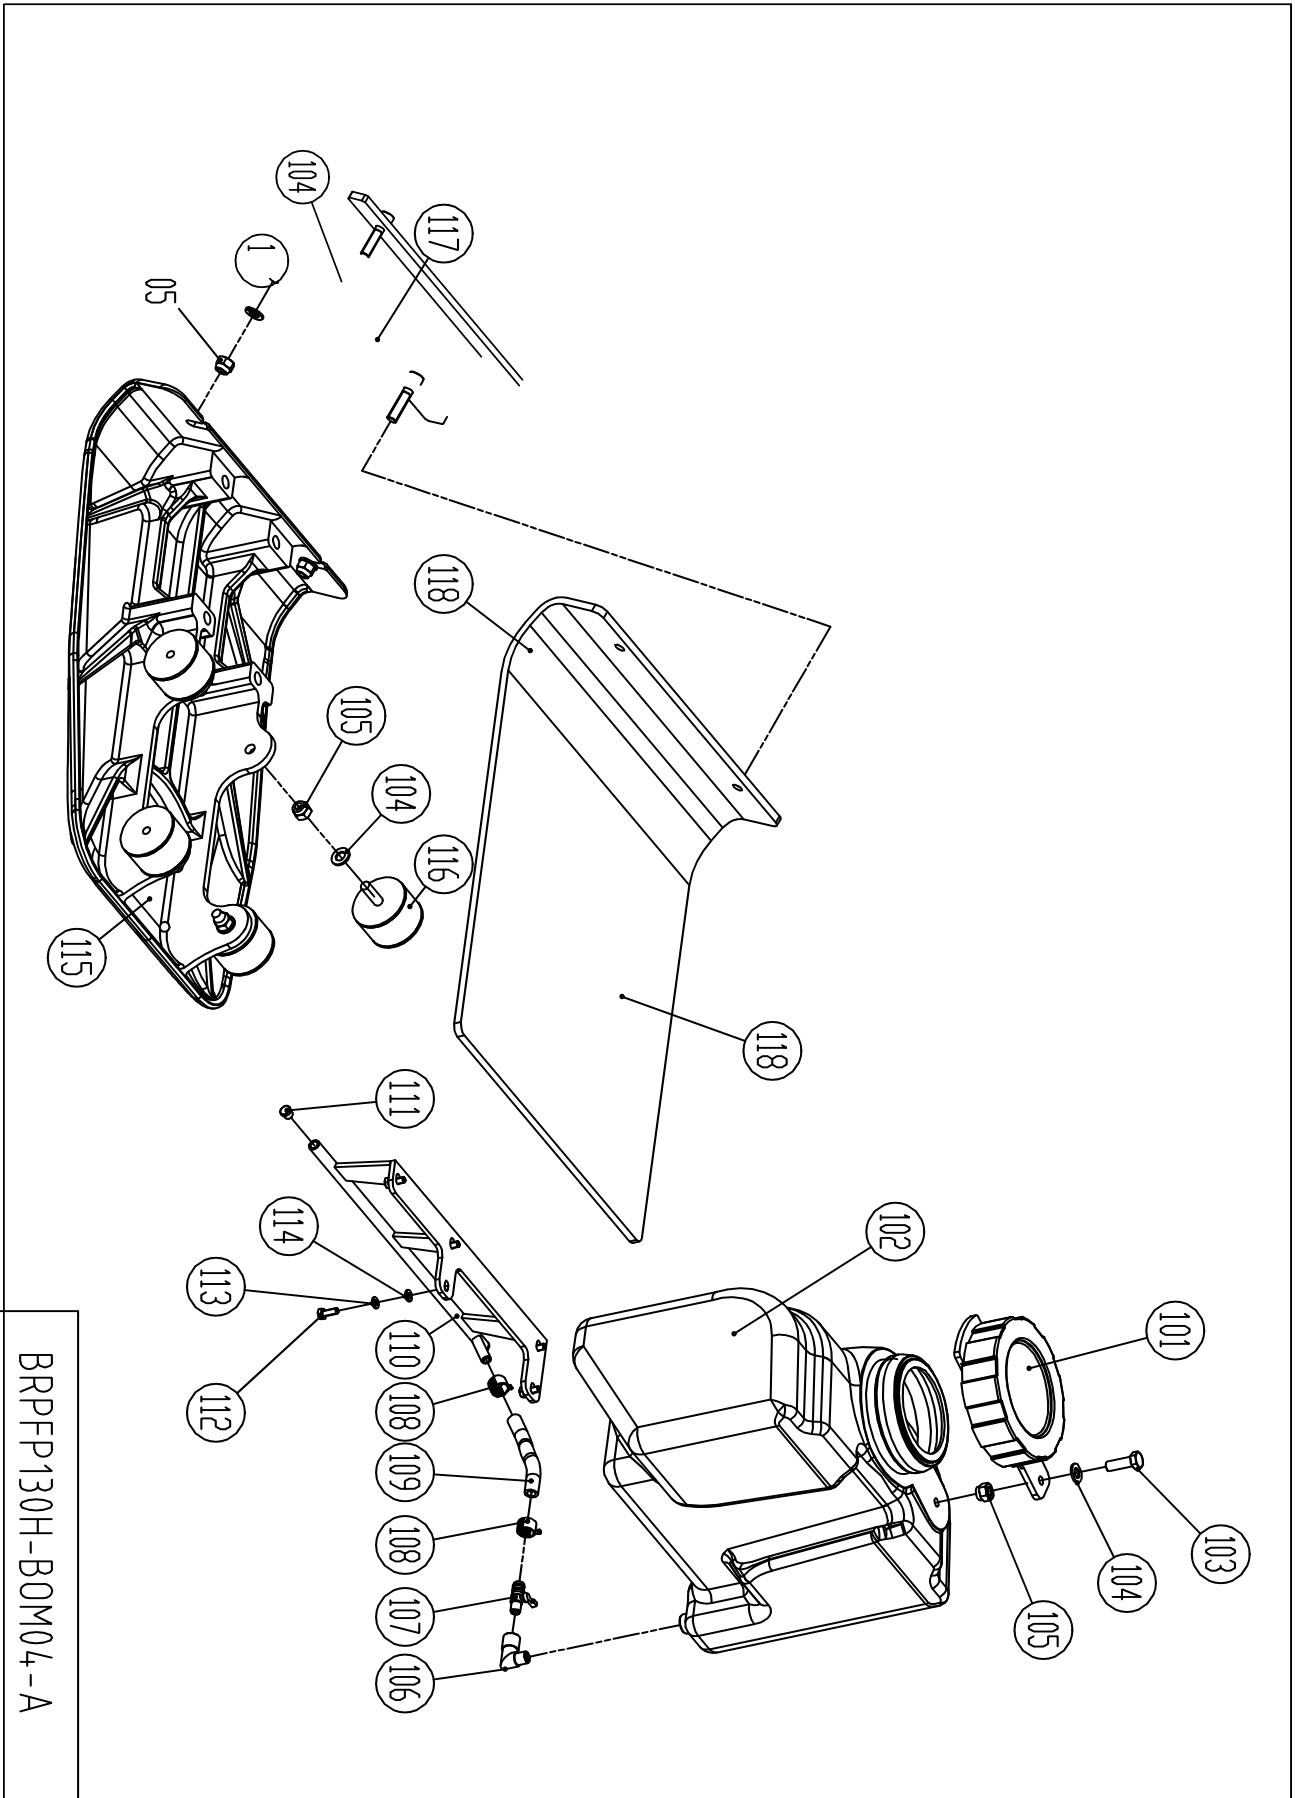

BRPFP130H-BOM04-A

BRPFP130H

ITEM NO.	PART NO.	DESCRIPTION	QTY	REMARK
101	BR41205013	WATER TANK COVER	1	
102	BR41207006	WATER TANK	1	
103	BR20102154	HEX BOLT	1	
104	BR20501009	FLAT WASHER	1	
105	BR20405006	HEXAGONAL NUT M10-GB889	1	
106	BR41103001	ELBOW	1	
107	BR41403010	COCK, WATER TANK	1	
108	BR41406008	CLAMP	1	
109	BR41002051	SPRINKLING PIPE	1	
110	BR51701005	PIPE HOLDER	1	
111	BR41201053	NYLON PLUG	2	
112	BR20102053	HEX BOLT	5	
113	BR20509004	SPRING WASHER	5	
114	BR20501005	FLAT WASHER	5	
115	BR40803001	CASTING BASE PLATE	1	
116	BR41201003	SHOCK ABSORBER	4	
117	BR40203012	FIX STRIP	1	
118	BR130-RM	RUBBER MAT	1	41203004