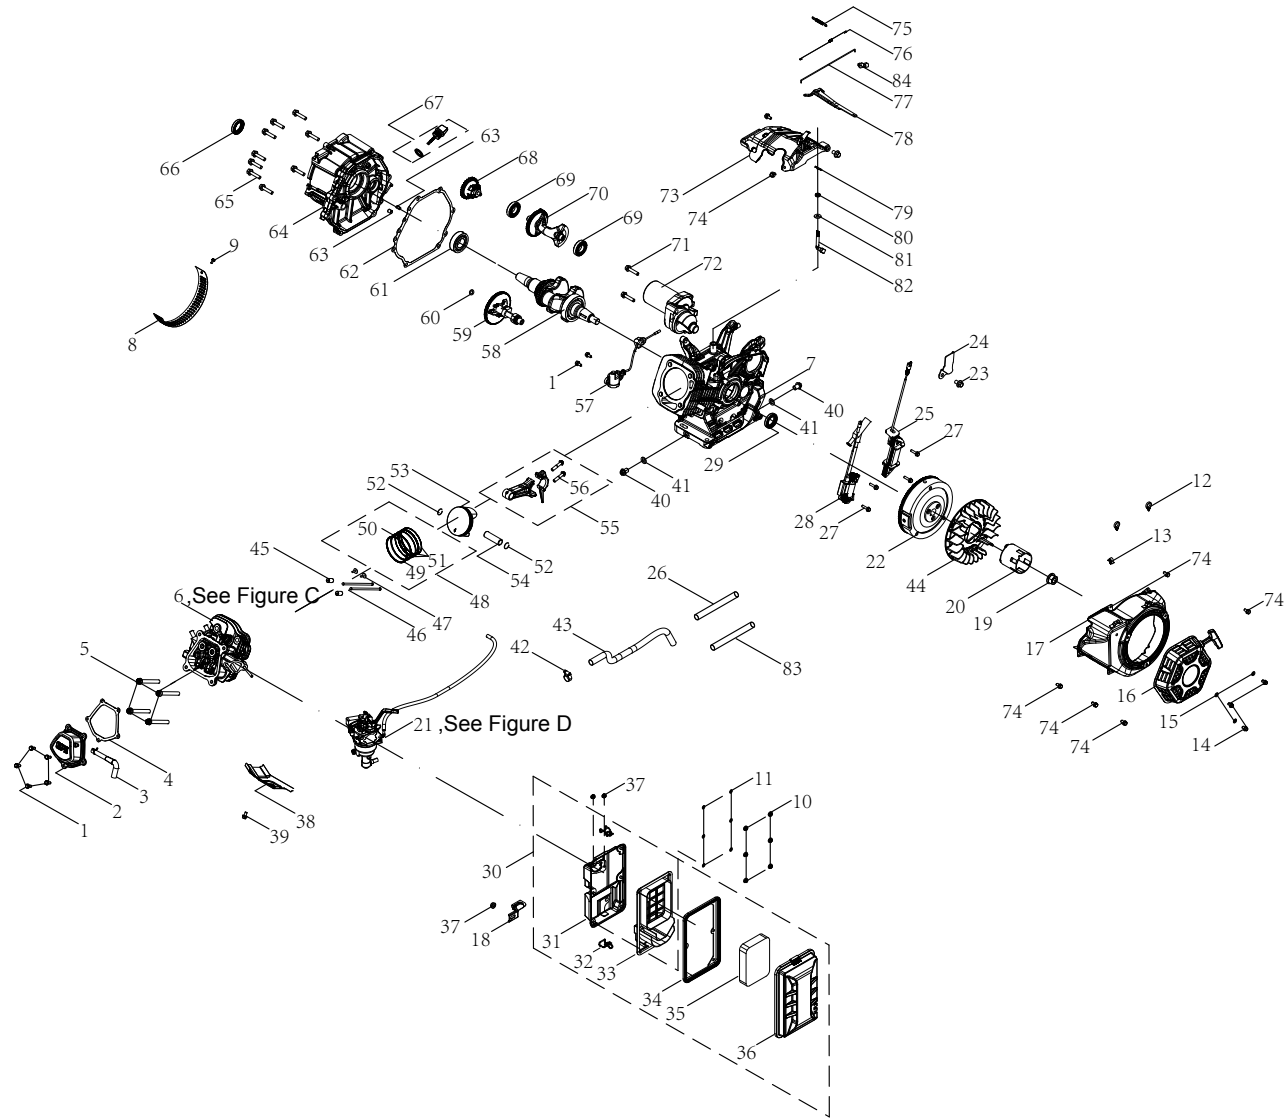

ENGINE PARTS DIAGRAM

Figure B

ENGINE PARTS LIST

#	Part Number	Description	Qty.
1	100011264-0003	Flange Bolt M6 x 16, GB5789	7
2	100002337	Cylinder Head Cover	1
3	100715570	Breather Tube	1
4	100055922	Gasket, Cylinder Head Cover	1
5	100002470	Flange Bolt M10 x 1.25 x 87	4
6	100727937	Cylinder Head Assembly - See Figure C	1
7	100711174-0001	Crankcase	1
8	100141250	Air Defector	1
9	100011248-0003	Flange Bolt M5 x 10	1
10	100011451-0003	Flange Nut M5	6
11	100010430	Washer Ø6 x 1 x Ø12	6
12	100060808	Clamp	2
13	100000667	Clamp Ø8 x 8	1
14	100011565-0002	Flange Bolt M6 x 10, GB16674.1	3
15	100010920-0001	Washer Ø6	3
16	100715836-0001	Recoil Starter, Black	1
17	100716802-0001	Fan Cover	1
18	100021032	Bracket, Air Cleaner Support	1
19	100011460-0001	Flange Nut M16 x 1.5	1
20	100007562	Pulley, Starter	1
21	100758972	Carburetor Assembly - See Figure D	1
22	100097517	Flywheel	1
23	100011213-0001	Flange Bolt M6 x 8	1
24	100009463	Pressing Plate	1
25	100009405	Ignition Coil	1
26	100713891	Sleeve, Fuel Hose, Ø20 x 150	1
27	100011269-0003	Bolt M6 x 28	4
28	100086278	Ignition Module	1
29	100017649	Oil Seal Ø35 x Ø52 x 7	1
30	100712978	Air Filter Assembly	1