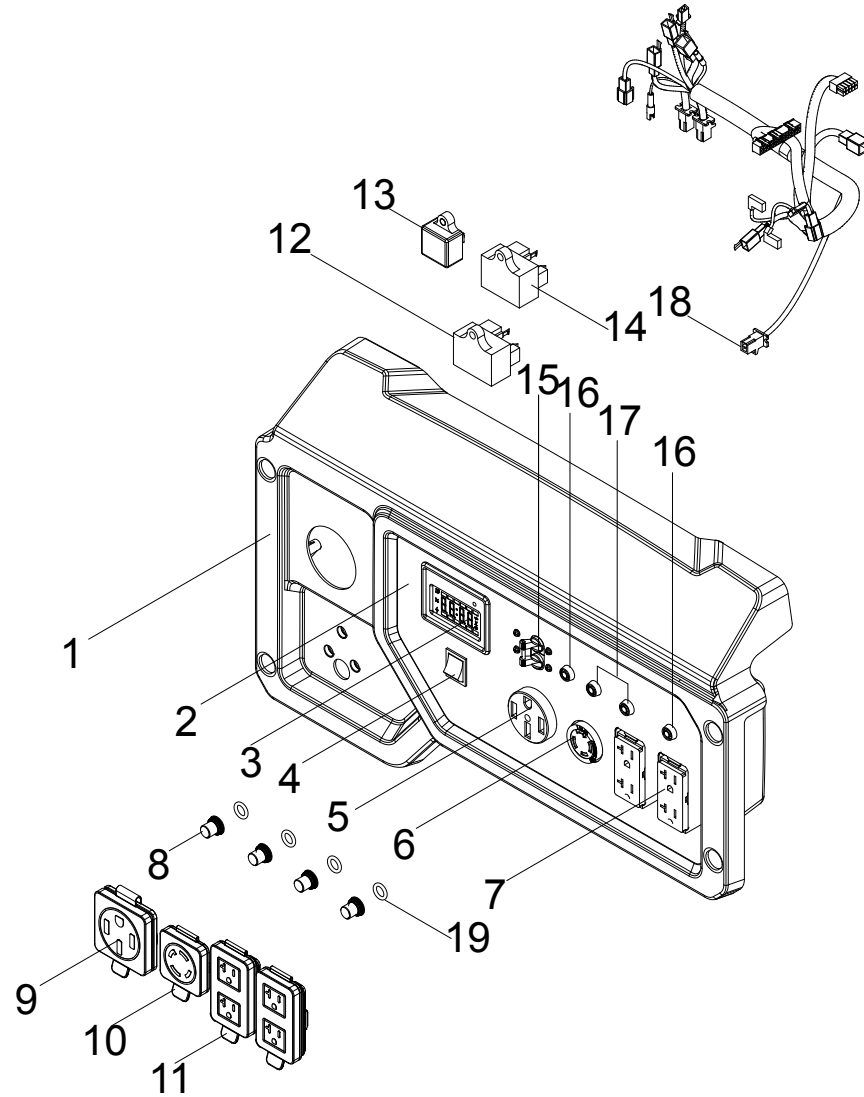

CONTROL PANEL PARTS DIAGRAM

Figure G

CONTROL PANEL PARTS LIST

#	Part Number	Description	Qty.
1	100160006	Control Panel Housing	1
2	100726127	Control Panel	1
3	100716952	Intelligauge, INT1BOF	1
4	100714233	Switch, Red, Engine	1
5	100087040	Receptacle 14-50R	1
6	100020021	Receptacle L14-30R	1
7	100052461-0001	Receptacle 5-20R, GFCI Duplex	2
8	100120180	Breaker Cover	4
9	100731570	Receptacle Cover, 14-50R	1
10	100731571	Receptacle Cover, L14-30R	1
11	100731574	Receptacle Cover, 5-20R, Duplex	2
12	100713001	Controller Moudle, Solenoid Valve	1
13	100724627	Charger	1
14	100728387	OVF Moudle	1
15	100726114	38 Amp Circuit Breaker, Flip Pole	1
16	100019751	30Amp Circuit Breaker, Push Button	2
17	100019754	20Amp Circuit Breaker, Push Button	2
18	100758990	Wire Harness Assembly	1
19	100031552	O-Ring	4

FRAME ASSEMBLY PARTS DIAGRAM

Figure H

FRAME ASSEMBLY PARTS LIST

#	Part Number	Description	Qty.
1	100726120-0001	Frame	1
2	100031984	Vibration Mount 2	2
3	100068992	Vibration Mount 1	2
4	100011453-0003	Lock Nut M8, Flange	4
5	100712243-0001	Cover, Wheel, Yellow	2
6	100011064-0001	Roll Pin Ø16 x 100	2
7	100163346-0001	9.5 In. Wheel, Yellow	2
8	100023414-0002	R-pin	2
9	100011456-0003	Flange Nut M10 x 1.25	4
10	100732431	Heat Shield	1
11	100009075	Rubber Damper	1
12	100011381-0002	Flange Bolt M10 x 1.25 x 40	4
13	100095857-0005	Flange Bolt M4 x 18	2
14	100011047-0003	Roll Pin Ø8 x 40	2
15	100714685-0001	R-pin, R5	2
16	100078853	Damping Pad, Handle	2
17	100759681-0001	Handle	1
18	100711157	Grip, Handle	1
19	100011330-0001	Flange Bolt M8 x 48	4
20	100163347-0001	Support Leg Assembly	2
21	100011452-0003	Lock Nut M6, Flange	2
22	100711874-0001	Support Leg	2
23	100068623-0001	Stop Block	2
24	100058956	Vibration Mount, Support Leg	2
25	100011266-0004	Flange Bolt M6 x 20	2
26	100011453-0002	Flange Nut M8, GB6177.1	4
27	100031967-0007	Flange Bolt M6 x 16	1