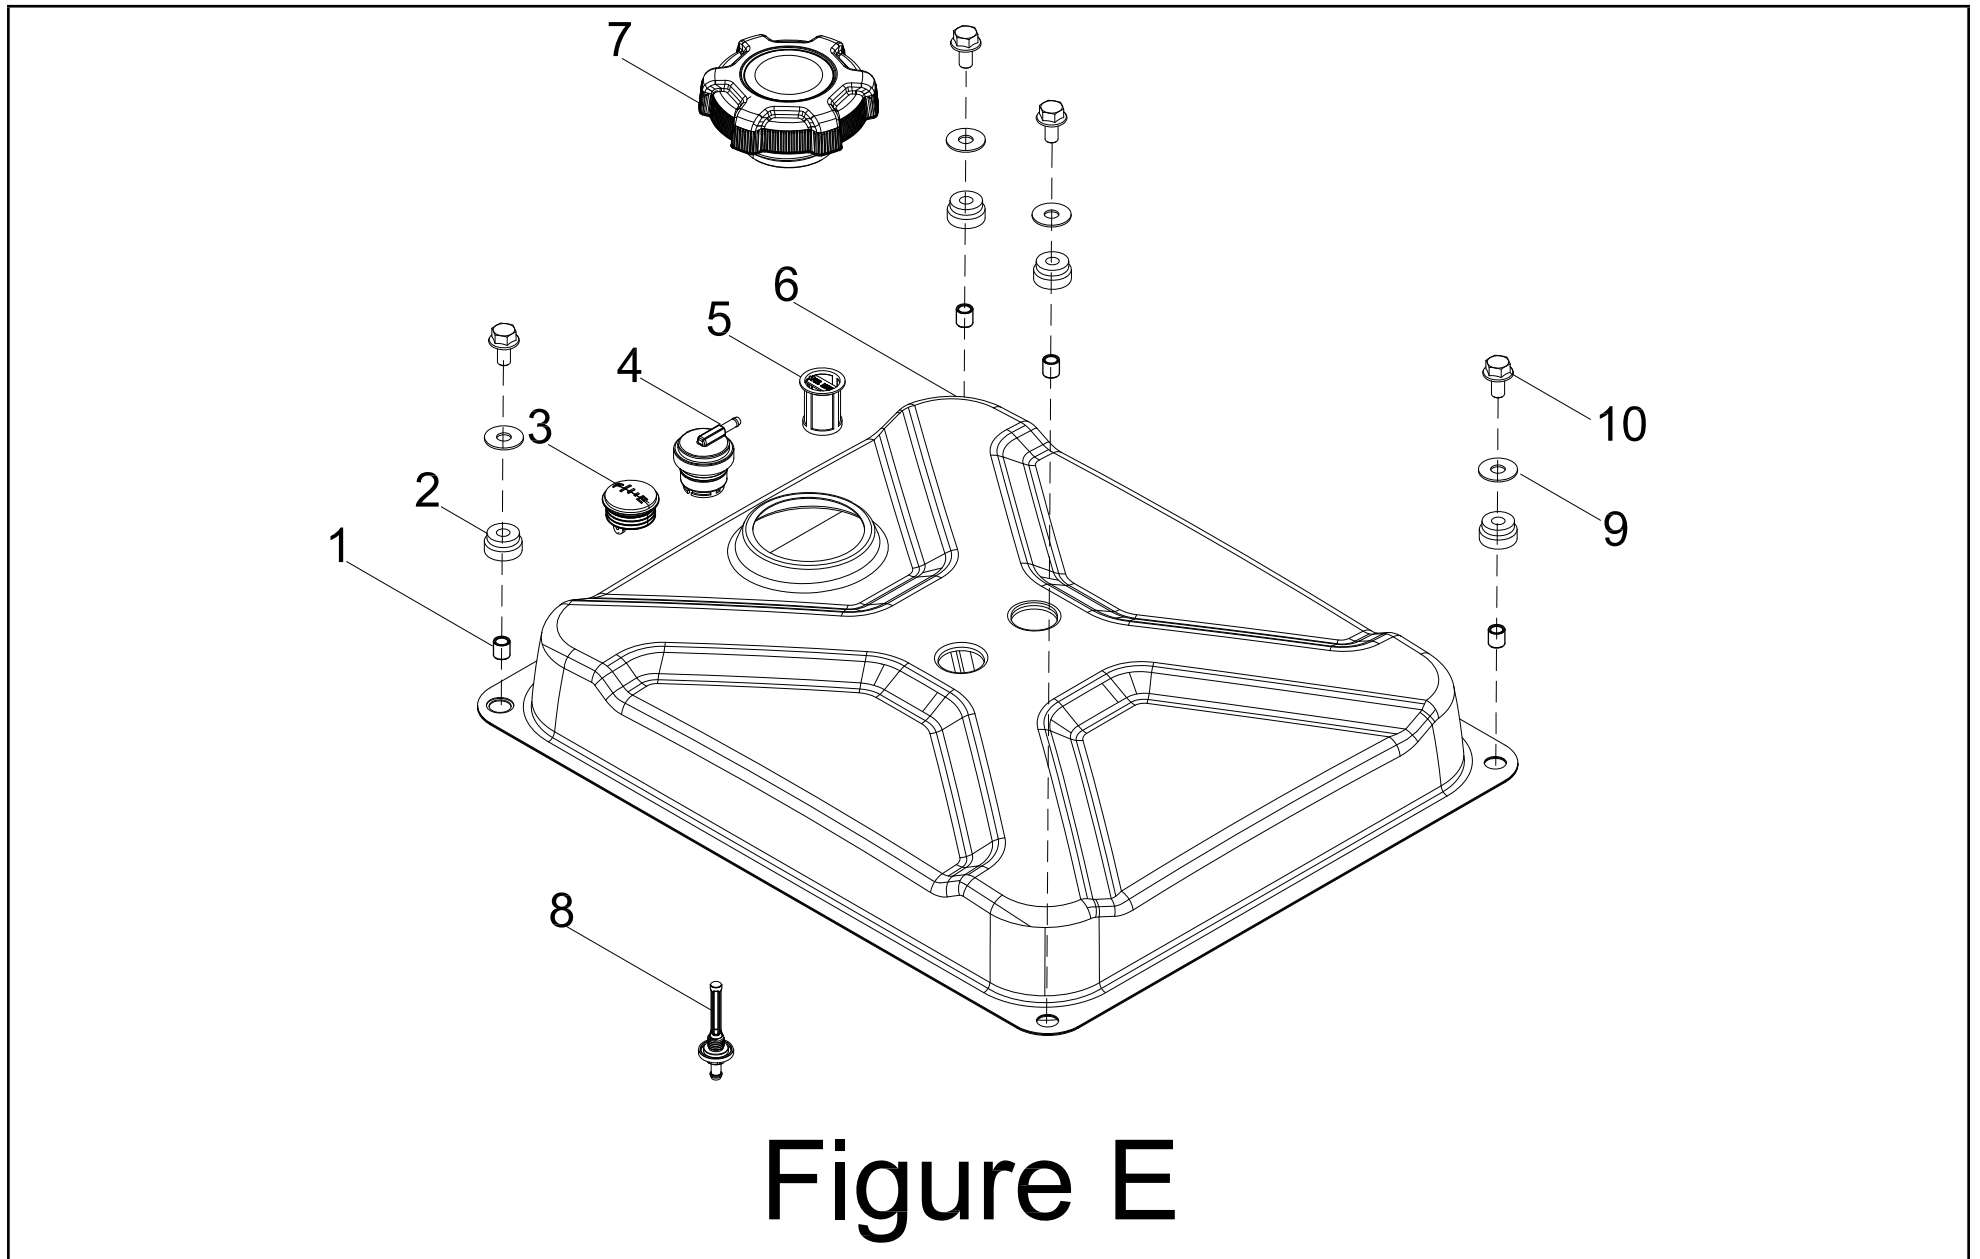

CARBURETOR PARTS LIST

#	Part Number	Description	Qty.
1	100714112-0001	Carburetor Assembly	1
2	100005717	Fuel Bowl O-Ring	1
3	100005766	Main Jet Standard (68)	1
	100056226	Main Jet Altitude 1000-3000m (67)	/
	100030033	Main Jet Altitude 2000-3000m (65)	/
4	100030033	Fuel Bowl Mounting Bolt Gasket	1
5	100006037	Fuel Bowl Mounting Bolt	1
6	100005725	Protection Cover, Stepping Motor	1
7	100031809-0002	Screw M3 x 6	4
8	100093486	Stepping Motor	1
9	100720885	Stepping Motor 1	1

FUEL TANK DIAGRAM

Figure E