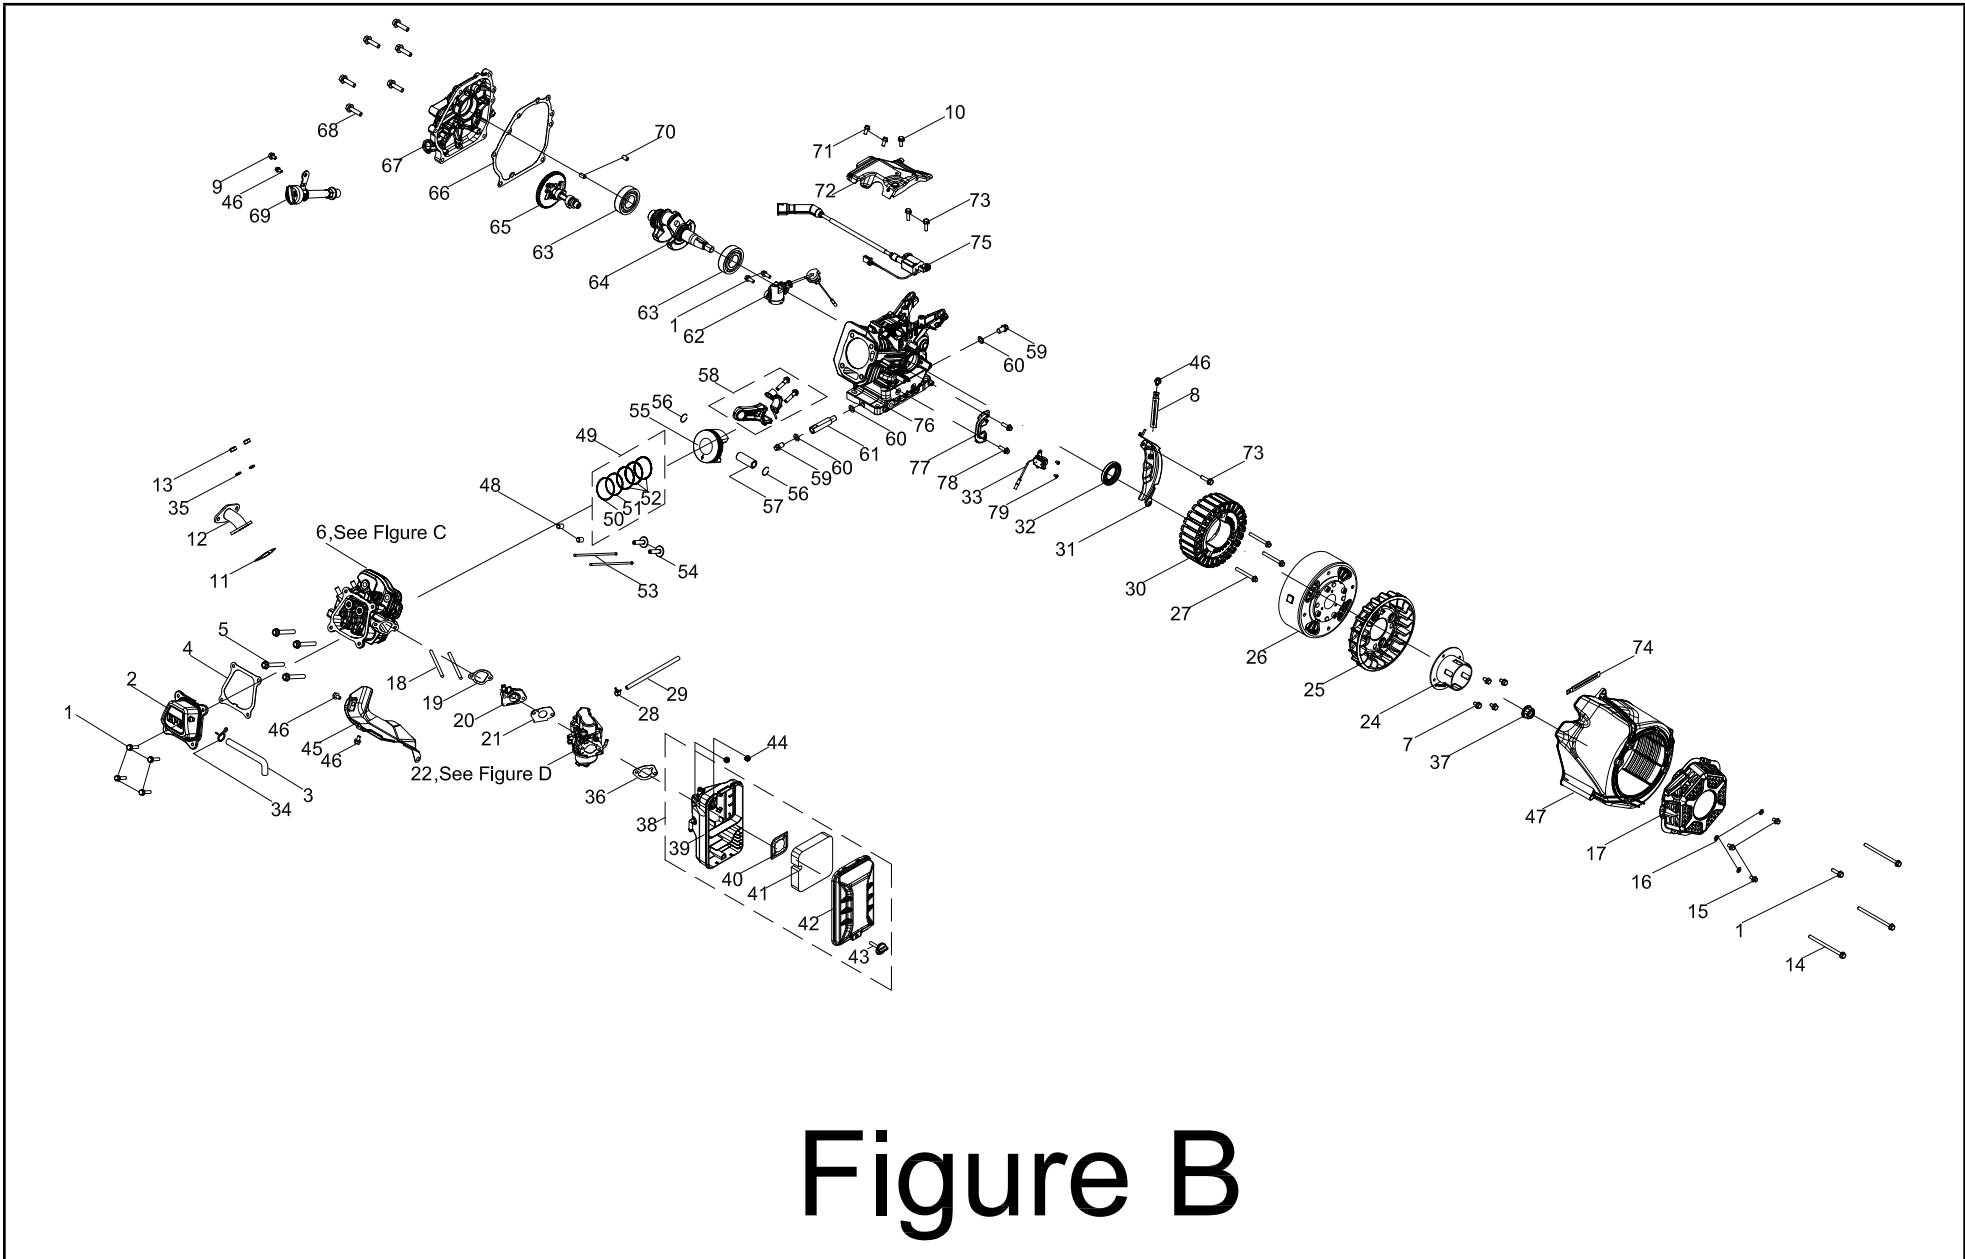

ENGINE PARTS DIAGRAM

Figure B

ENGINE PARTS LIST

#	Part Number	Description	Qty.
1	100011264-0003	Flange Bolt M6 x 16, GB5789	7
2	100002335	Cylinder Head Cover(Cpe)	1
3	100713739	Breather Tube	1
4	100066138	Gasket, Cylinder Head Cover	1
5	100002464-0001	Flange Bolt M8 x 60	4
6	100159588	Cylinder Head Assembly, See Figure C	1
7	100011581-0001	Flange Bolt M6 x 14	4
8	100062546	Wire Clip B 1	1
9	100011263-0002	Flange Bolt M6 x 15	1
10	100055588-0006	Flange Bolt M6 x 20, GB16674	1
11	100006526	Gasket, Muffler	1
12	100142016	Exhaust Pipe	1
13	100011422-0004	Flange Nut M8, GB6170	2
14	100011284-0003	Flange Bolt M6 x 100	3
15	100011565-0001	Flange Bolt M6 x 10, GB16674.1	3
16	100010894-0001	Washer Ø6	3
17	100156547-0001	Recoil Starter	1
18	100061091	Stud Bolt M6 x 98	2
19	100078607	Gasket, Insulator	1
20	100122101	Insulator, Carburetor	1
21	100078606	Gasket, Carburetor	1
22	100754811	Carburetor Assembly, See Figure D	1
23	100051029-0004	Screw M4 x 6	2
24	100087581	Pulley, Starter	1
25	100087582	Fan, Engine Cooling	1
26	100126953	Rotor Assembly, Permanent Magneto, Ø180 x 64 mm	1
27	100011540-0007	Flange Bolt M6 x 50	3
28	100005149	Clamp	1
29	100754839	Fuel Pipe	1

#	Part Number	Description	Qty.
60	100010459	Washer Ø10 x 1.5 x Ø16	3
61	100002910-0001	Oil Drain Pipe	1
62	100163603	Oil Level Sensor	1
63	100010761	Bearing, TM6205	2
64	100126476	Crankshaft	1
65	100099599	Camshaft	1
66	100010148	Gasket, Crankcase Cover	1
67	100128008	Cover, Crankcase	1
68	100011319-0001	Flange Bolt M8 x 32	6
69	100152738-0001	Oil Dipstick Assembly	1
70	100010550	Dowel Pin Ø8 x 14	2
71	100011215-0001	Flange Bolt M6 x 12	2
72	100122168	Control Assembly	1
73	100011266-0004	Flange Bolt M6 x 20	3
74	100000655	Wire Clip B	1
75	100752629	Ignition Coil	1
76	100149610	Crankcase	1
77	100122099	Bracket, Trigger	1
78	100055591-0007	Flange Bolt M6 x 12, GB16674	2