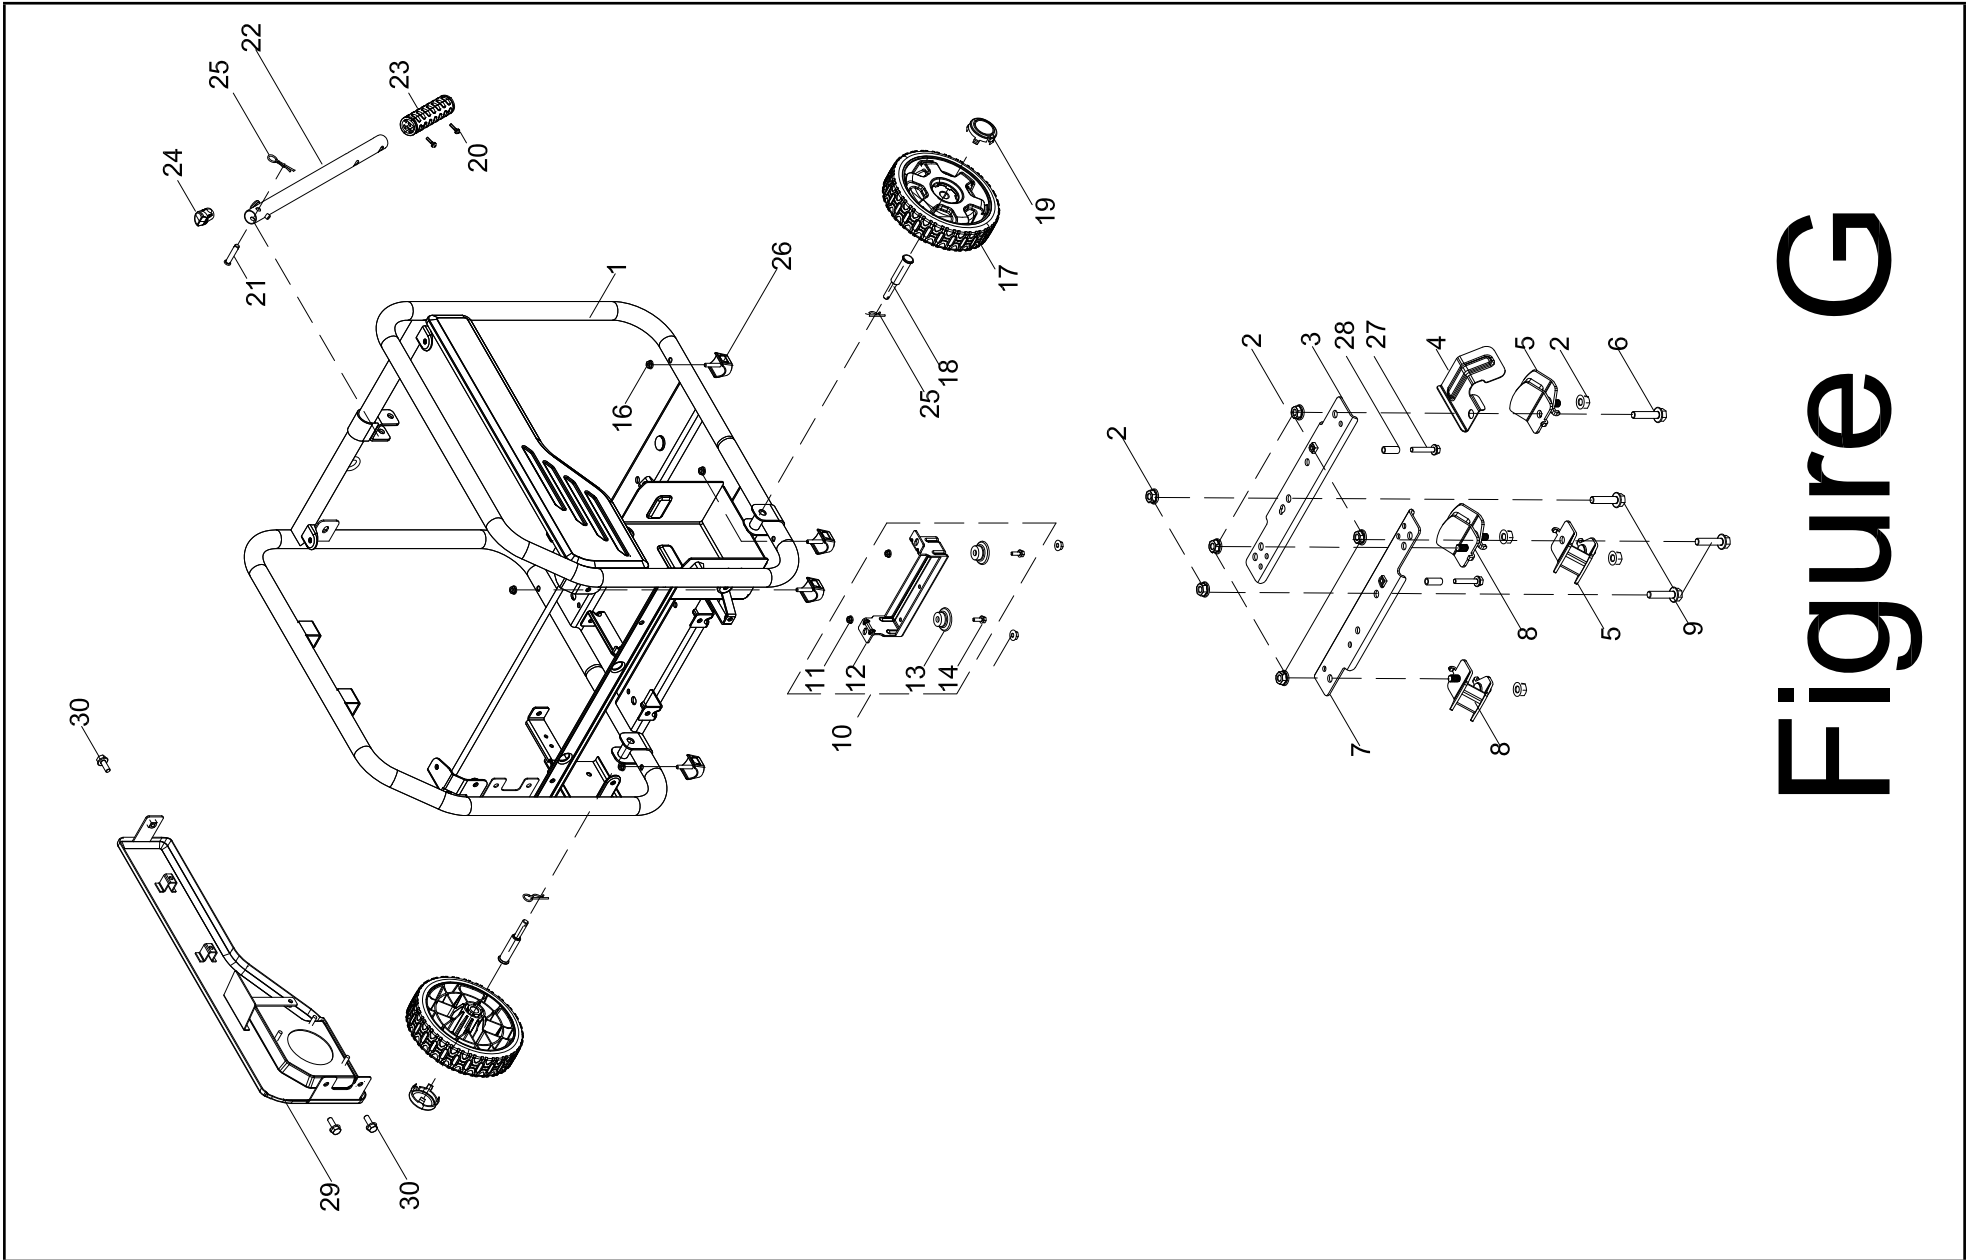

WHEEL KIT DIAGRAM

Figure G

WHEEL KIT PARTS LIST

#	Part Number	Description	Qty.
1	100750780-0001	Frame	1
2	100079483-0001	Flange Nut M8	10
3	100162855	Front Mounting Bracket, Engine	1
4	100162980	Insulator shield	1
5	100093523	Vibration Mount 2, Support	2
6	100011327-0001	Flange Bolt M8 x 43	1
7	100162854	Rear Mounting Bracket, Engine	1
8	100093524	Vibration Mount 1, Support	2
9	100011320-0002	Flange Bolt M8 x 35	3
10	100720829-0001	Support Leg Assembly	1
11	100011452-0003	Flange Nut M6, GB6177.1	2
12	100020659-0001	Support Leg	1
13	100099931	Vibration Mount	2
14	100011265-0003	Flange Bolt M6 x 18	2
15	100011453-0003	Flange Nut M8, GB6177.1	2
16	100011452-0002	Flange Nut M6	4
17	100714023-0001	8 In. Wheel, Yellow	2
18	100714025	Roll Pin Ø10	2
19	100712243-0001	Tire Cover, Yellow	2
20	100095857-0005	Flange Bolt M4 x 18	2
21	100011047-0003	Roll Pin Ø8 x 40	1
22	100716887-0001	Handle	1
23	100716888	Grip, Handle	1
24	100163607	Handle Stop Block	1
25	100714685-0001	R-pin, R5	3
26	100093522	Damping Pad	4
27	100011224-0002	Flange Bolt M6 x 35	2
28	100004221-0001	Bushing, Ø6.5 x Ø10 x 24	2
29	100754835	Appearance Panel, Left	1
30	100011264-0002	Flange Bolt M6 x 16	3

WIRING DIAGRAM