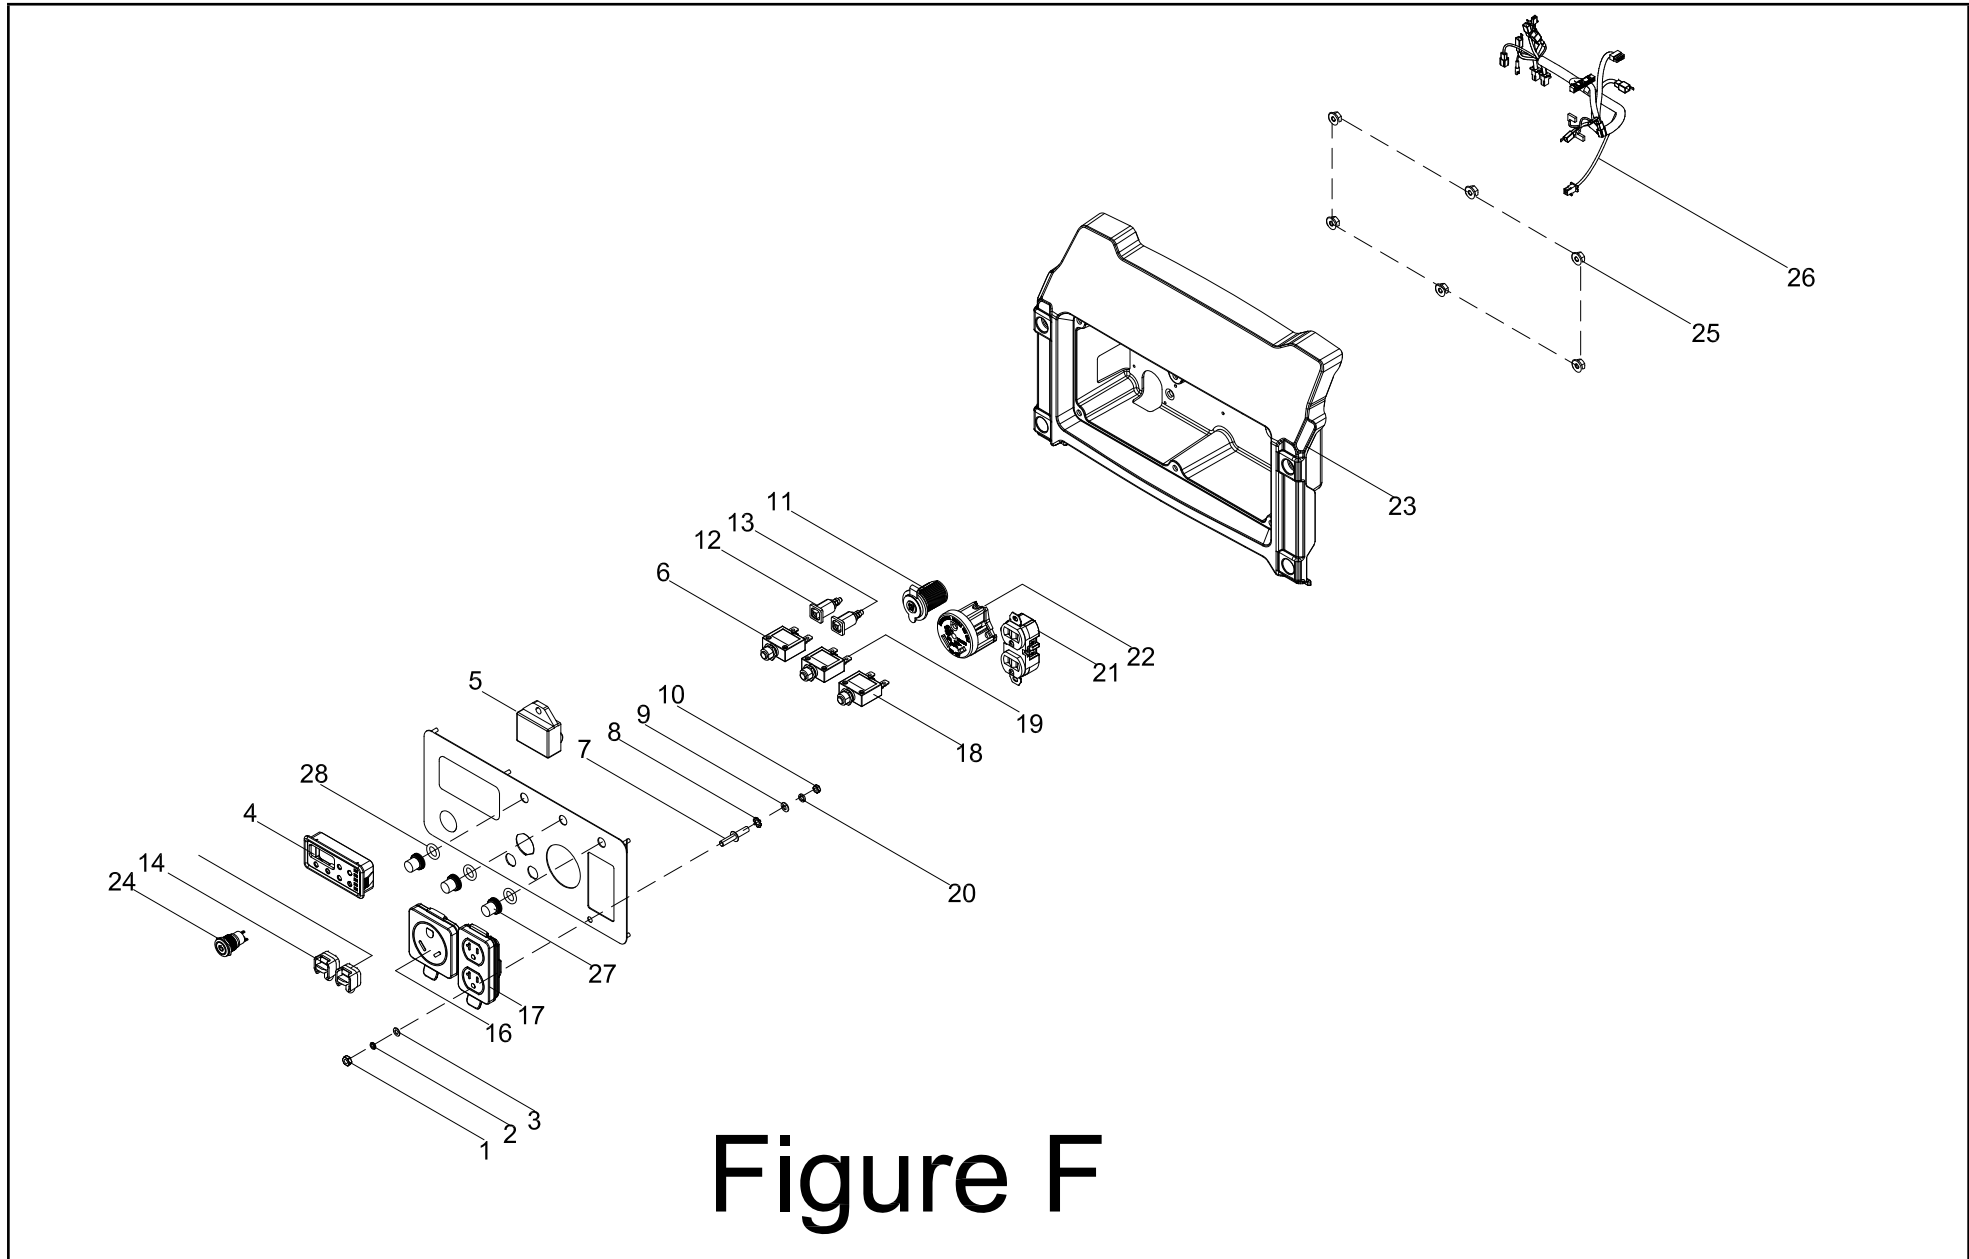

CONTROL PANEL DIAGRAM

Figure F

CONTROL PANEL PARTS LIST

#	Part Number	Description	Qty.
1	100011421-0002	Flange Nut M6, GB6170	1
2	100010886-0002	Spring Washer Ø6	1
3	100010910-0002	Washer Ø6	1
4	100731289-0001	Intelligauge, INT5DINV	1
5	100750675	Ignition Module	1
6	10057719	8Amp Circuit Breaker, Push Button	1
7	100092320-0002	Grounding Stud	1
8	100011025-0001	Lock Washer Ø6, Toothed	1
9	100010919-0001	Washer Ø5	1
10	100011419-0003	Flange Nut M5	1
11	100019782	Receptacle, 12 VDC	1
12	100746006-0001	Parallel Outlet Socket, Red	1
13	100746006-0002	Parallel Outlet Socket, Black	1
14	100735685-0001	Cover, Parallel Outlet Socket, Red	1
15	100735685-0002	Cover, Parallel Outlet Socket, Black	1
16	100731572	Receptacle Cover, TT-30R	1
17	100731575	Receptacle Cover, 5-20R, Duplex	1
18	100019747	20Amp Circuit Breaker, Push Button	1
19	100019756	30Amp Circuit Breaker, Push Button	1
20	100010885-0003	Spring Washer Ø5	1
21	100020029	Receptacle 5-20R, Duplex	1
22	100020008	Receptacle TT-30R	1
23	100750899-0001	Control Panel Housing	1
24	100730628	One-button Start	1
25	100011446-0001	Flange Nut M4	6
26	100751018	Wire Harness Assembly	1
27	100120180	Cover, Circuit Breaker	3
28	100031552	O-Ring	3

WIRING DIAGRAM