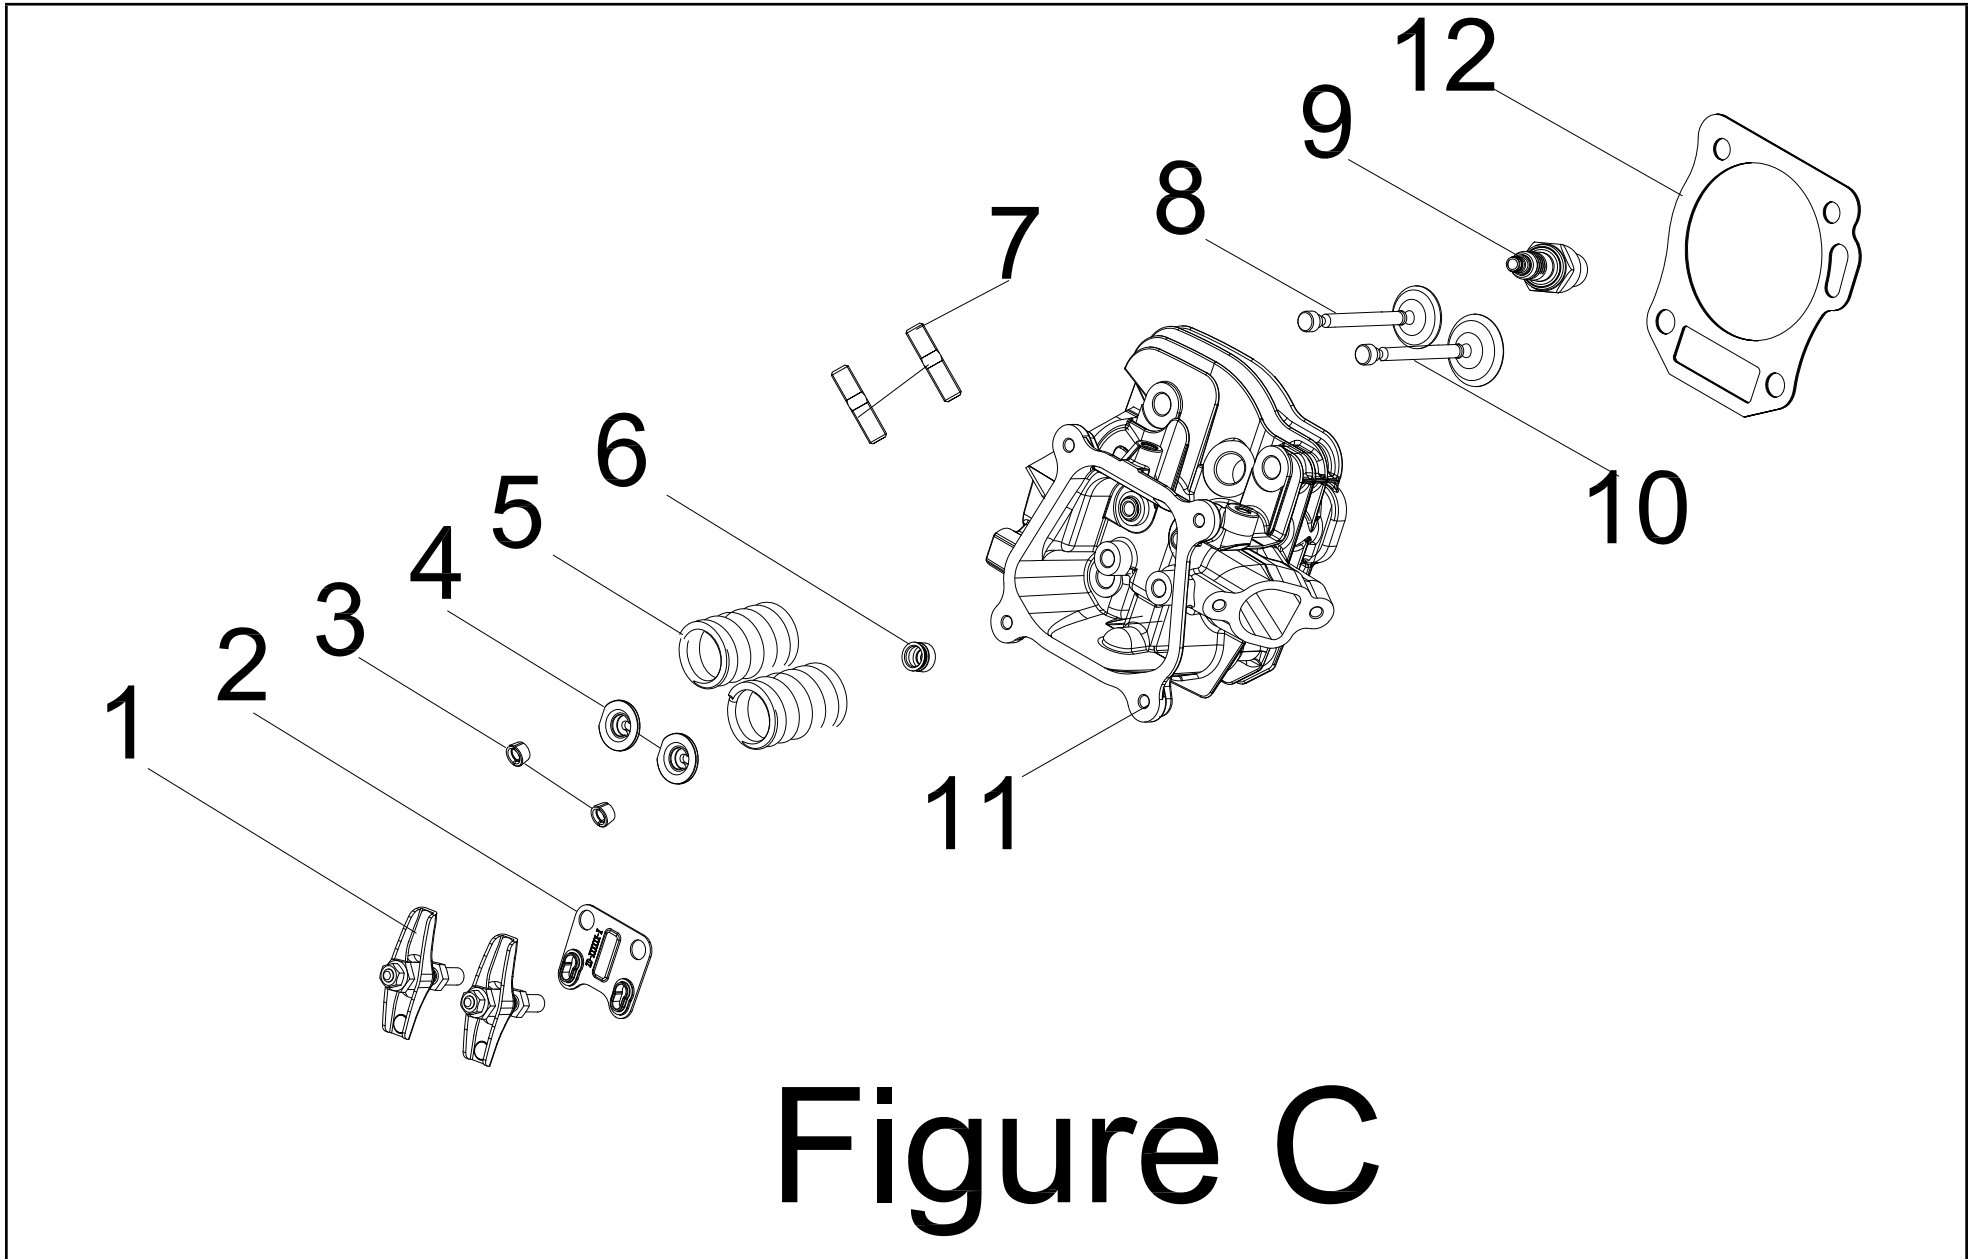

#	Part Number	Description	Qty.
60	100010459	Washer Ø10 x 1.5 x Ø16	3
61	100002910-0001	Oil Drain Pipe	1
62	100163603	Oil Level Sensor	1
63	100010761	Bearing, TM6205	2
64	100126476	Crankshaft	1
65	100099599	Camshaft	1
66	100010148	Gasket, Crankcase Cover	1
67	100128008	Cover, Crankcase	1
68	100011319-0001	Flange Bolt M8 x 32	6
69	100152738-0001	Oil Dipstick Assembly	1
70	100010550	Dowel Pin Ø8 x 14	2
71	100011215-0001	Flange Bolt M6 x 12	2
72	100122168	Control Assembly	1
73	100011266-0004	Flange Bolt M6 x 20	3
74	100000655	Wire Clip B	1
75	100752629	Ignition Coil	1
76	100149610	Crankcase	1
77	100122099	Bracket, Trigger	1
78	100055591-0007	Flange Bolt M6 x 12, GB16674	2

CYLINDER HEAD DIAGRAM

Figure C

CYLINDER HEAD PARTS LIST

#	Part Number	Description	Qty.
1	100149239	Rocker Arm Assembly	2
2	100050881	Guide Plate, Push Rod	1
3	100050896	Valve Collet	4
4	100073758	Valve Spring Seat, Upper	2
5	100713979	Spring, Valve	2
6	100004599	Oil Seal, Intake Valve	1
7	100010387	Stud Bolt M8 x 34	2
8	100713981	Exhaust Valve	1
9	100009378	Spark Plug F6RTC	1
10	100713980	Intake Valve	1
11	100079792	Cylinder Head	1
12	100155656	Gasket, Cylinder Head	1

CARBURETOR DIAGRAM

Figure D

CARBURETOR PARTS LIST

#	Part Number	Description	Qty.
1	100714112-0001	Carburetor Assembly	1
2	100005717	Fuel Bowl O-Ring	1
3	100005766	Main Jet Standard (68)	1
	100056226	Main Jet Altitude 1000-3000m (67)	/
	100030033	Main Jet Altitude 2000-3000m (65)	/
4	100030033	Fuel Bowl Mounting Bolt Gasket	1
5	100006037	Fuel Bowl Mounting Bolt	1
6	100005725	Protection Cover, Stepping Motor	1
7	100031809-0002	Screw M3 x 6	4
8	100093486	Stepping Motor	1
9	100720885	Stepping Motor 1	1