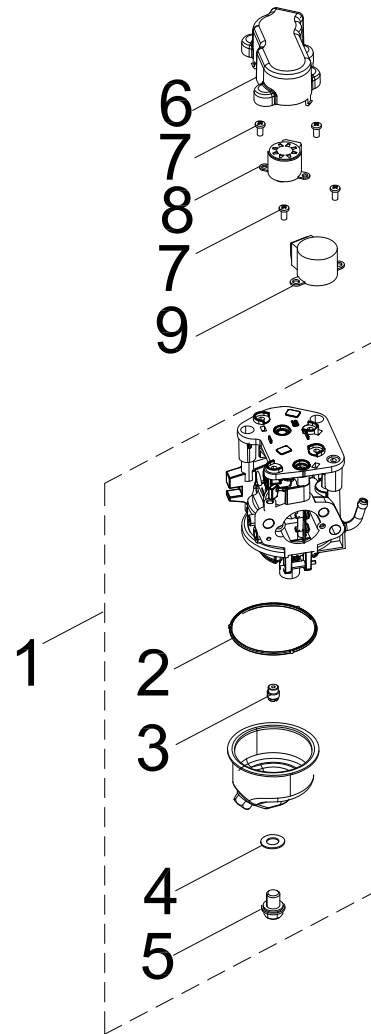

CYLINDER HEAD DIAGRAM

Figure C

CYLINDER HEAD PARTS LIST

#	Part Number	Description	Qty.
1	100149239	Rocker Arm Assembly	2
2	100050881	Guide Plate, Push Rod	1
3	100050896	Valve Collet	4
4	100073758	Valve Spring Seat, Upper	2
5	100713979	Spring, Valve	2
6	100004599	Oil Seal, Intake Valve	1
7	100010387	Stud Bolt M8 x 34	2
8	100713981	Exhaust Valve	1
9	100009378	Spark Plug F6RTC	1
10	100713980	Intake Valve	1
11	100079792	Cylinder Head	1
12	100155656	Gasket, Cylinder Head	1

CARBURETOR DIAGRAM

Figure D

CARBURETOR PARTS LIST

#	Part Number	Description	Qty.
1	100714112-0001	Carburetor Assembly	1
2	100005717	Fuel Bowl O-Ring	1
3	100005766	Main Jet Standard (68)	1
	100056226	Main Jet Altitude 1000-3000m (67)	/
	100030033	Main Jet Altitude 2000-3000m (65)	/
4	100030033	Fuel Bowl Mounting Bolt Gasket	1
5	100006037	Fuel Bowl Mounting Bolt	1
6	100005725	Protection Cover, Stepping Motor	1
7	100031809-0002	Screw M3 x 6	4
8	100093486	Stepping Motor	1
9	100720885	Stepping Motor 1	1