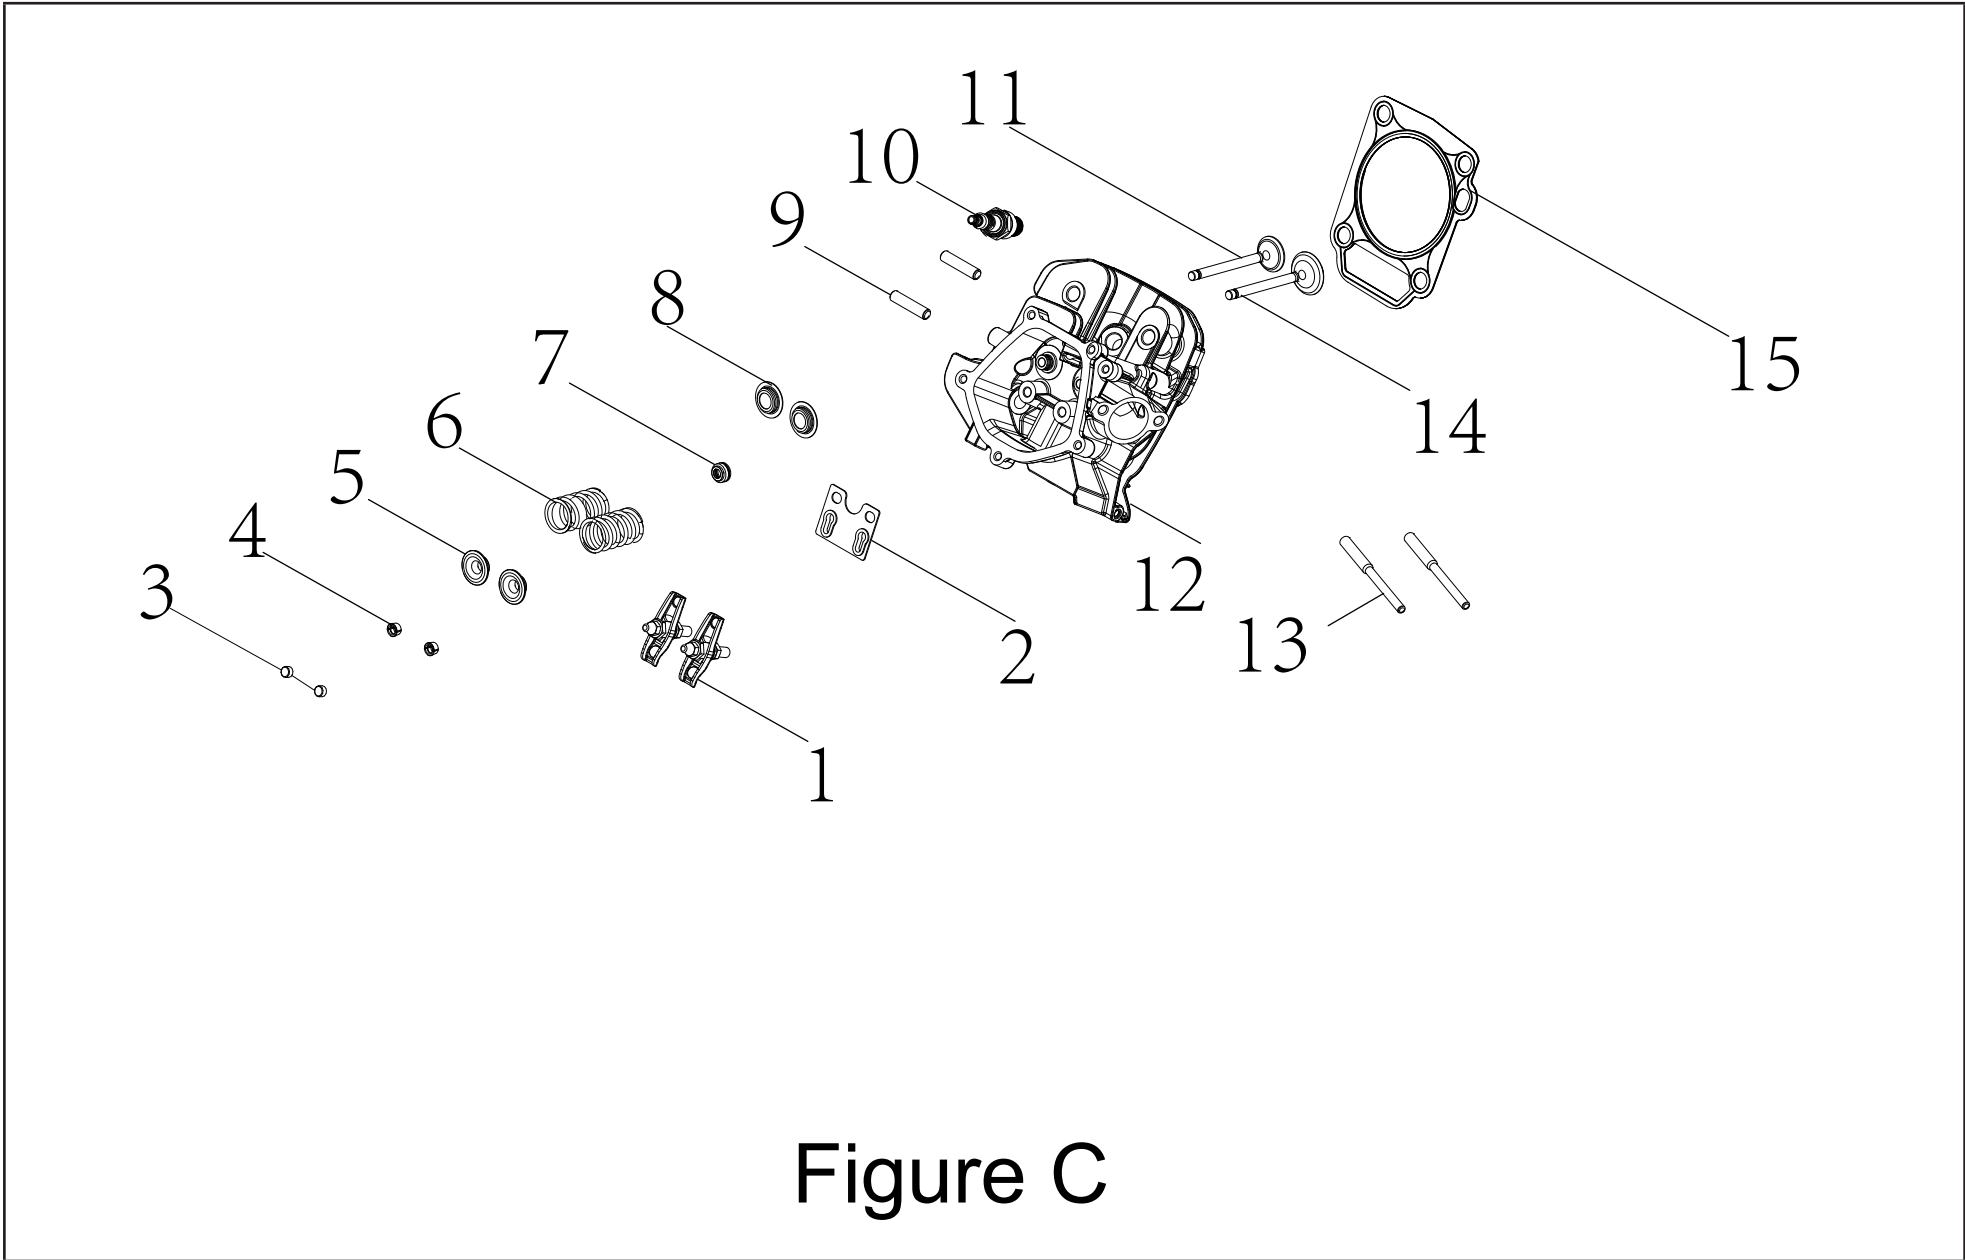

#	Part Number	Description	Qty.
61	100010763	Bearing TM6207	1
62	100714134	Gasket, Crankcase Cover	1
63	100010549	Dowel Pin Ø8 x 12	2
64	100729997	Cover, Crankcase	1
65	100011323-0001	Flange Bolt M8 x 38	9
66	100017653	Oil Seal Ø35 x Ø52 x 7, Spiral Grain	1
67	100004129-0008	Oil Dipstick Assembly	1
68	100008305	Gear, Governor	1
69	100010742	Bearing TM6202 - P63	2
70	100726451	Balance Shaft	1
71	100752617	Charge Coil	1
72	100713891	Sleeve	1
73	100715161	Control Assembly	1
74	100011261-0004	Flange Bolt M6 x 12, GB5789	9
75	100087179	Spring, Governor	1
76	100093022	Spring, Throttle Return	1
77	100007958	Rod, Governor	1
78	100008428	Arm, Governor	1
79	100007989	Cotter, Governor Shaft	1
80	100017631	Oil Seal Ø8 x Ø14 x 4	1
81	100010518-0001	Washer Ø8 x 0.8 x Ø20	1
82	100011260-0007	Flange Bolt M6 x 10	2
83	100714294	Support, End Cover	2
84	100764321	Fuel Hose Jacket	1
85	100011320-0002	Flange Bolt M8 x 35	2
86	100752622	Starter	1
87	100033038-0002	Flange Bolt M6 x 32	2
88	100764991	Oil Drain Pipe	1
89	100752662	Battery Connecting Wire	1
90	100763462	Mounting Bracket	1
91	100713758-0001	Solenoid, Starter	1
92	100011250-0002	Flange Bolt M5 x 14	2

# CYLINDER HEAD PARTS DIAGRAM

Figure C

**CYLINDER HEAD PARTS LIST**

#	Part Number	Description	Qty.
1	100149155	Rocker Arm Assembly	2
2	100748373	Guide Plate, Push Rod	1
3	100004589	Valve Adjust Cap, Exhaust	2
4	100004576	Valve Collet	4
5	100004516	Valve Spring Seat, Exhaust	2
6	100067633	Spring, Valve	2
7	100004602	Oil Seal, Valve	1
8	100004575	Valve Spring Seat	2
9	100010389	Stud Bolt M8 x 35	2
10	100009378	Spark Plug F6RTC	1
11	100004559	Valve, Exhaust	1
12	100755926	Cylinder Head	1
13	100010364	Stud Bolt M6-8 x 104	2
14	100004539	Valve, Intake	1
15	100092681	Gasket, Cylinder Head	1