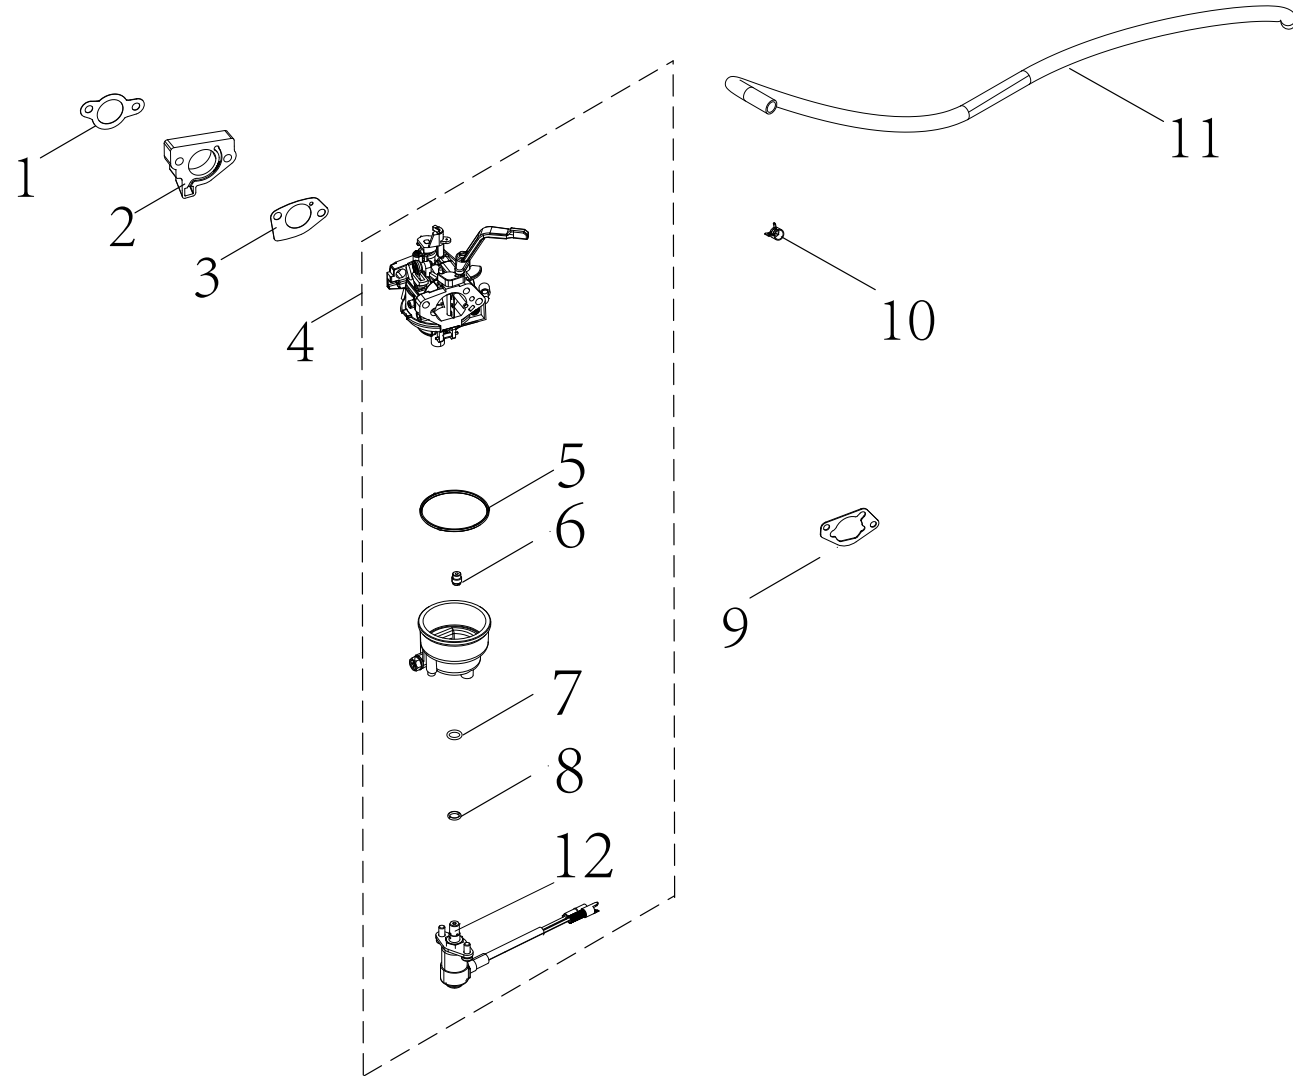

#	Part Number	Description	Qty.
61	100010763	Bearing TM6207	1
62	100714134	Gasket, Crankcase Cover	1
63	100010549	Dowel Pin Ø8 x 12	2
64	100729997	Cover, Crankcase	1
65	100011323-0001	Flange Bolt M8 x 38	9
66	100017653	Oil Seal Ø35 x Ø52 x 7, Spiral Grain	1
67	100004129-0008	Oil Dipstick Assembly	1
68	100008305	Gear, Governor	1
69	100010742	Bearing TM6202 - P63	2
70	100726451	Balance Shaft	1
71	100752617	Charge Coil	1
72	100713891	Sleeve	1
73	100715161	Control Assembly	1
74	100011261-0004	Flange Bolt M6 x 12, GB5789	9
75	100087179	Spring, Governor	1
76	100093022	Spring, Throttle Return	1
77	100007958	Rod, Governor	1
78	100008428	Arm, Governor	1
79	100007989	Cotter, Governor Shaft	1
80	100017631	Oil Seal Ø8 x Ø14 x 4	1
81	100010518-0001	Washer Ø8 x 0.8 x Ø20	1
82	100011260-0007	Flange Bolt M6 x 10	2
83	100714294	Support, End Cover	2
84	100764321	Fuel Hose Jacket	1
85	100011320-0002	Flange Bolt M8 x 35	2
86	100752622	Starter	1
87	100033038-0002	Flange Bolt M6 x 32	2
88	100764991	Oil Drain Pipe	1
89	100752662	Battery Connecting Wire	1
90	100763462	Mounting Bracket	1
91	100713758-0001	Solenoid, Starter	1
92	100011250-0002	Flange Bolt M5 x 14	2

# CYLINDER HEAD PARTS DIAGRAM

Figure C

**CYLINDER HEAD PARTS LIST**

#	Part Number	Description	Qty.
1	100149155	Rocker Arm Assembly	2
2	100748373	Guide Plate, Push Rod	1
3	100004589	Valve Adjust Cap, Exhaust	2
4	100004576	Valve Collet	4
5	100004516	Valve Spring Seat, Exhaust	2
6	100067633	Spring, Valve	2
7	100004602	Oil Seal, Valve	1
8	100004575	Valve Spring Seat	2
9	100010389	Stud Bolt M8 x 35	2
10	100009378	Spark Plug F6RTC	1
11	100004559	Valve, Exhaust	1
12	100755926	Cylinder Head	1
13	100010364	Stud Bolt M6-8 x 104	2
14	100004539	Valve, Intake	1
15	100092681	Gasket, Cylinder Head	1

# CARBURETOR PARTS DIAGRAM

Figure D