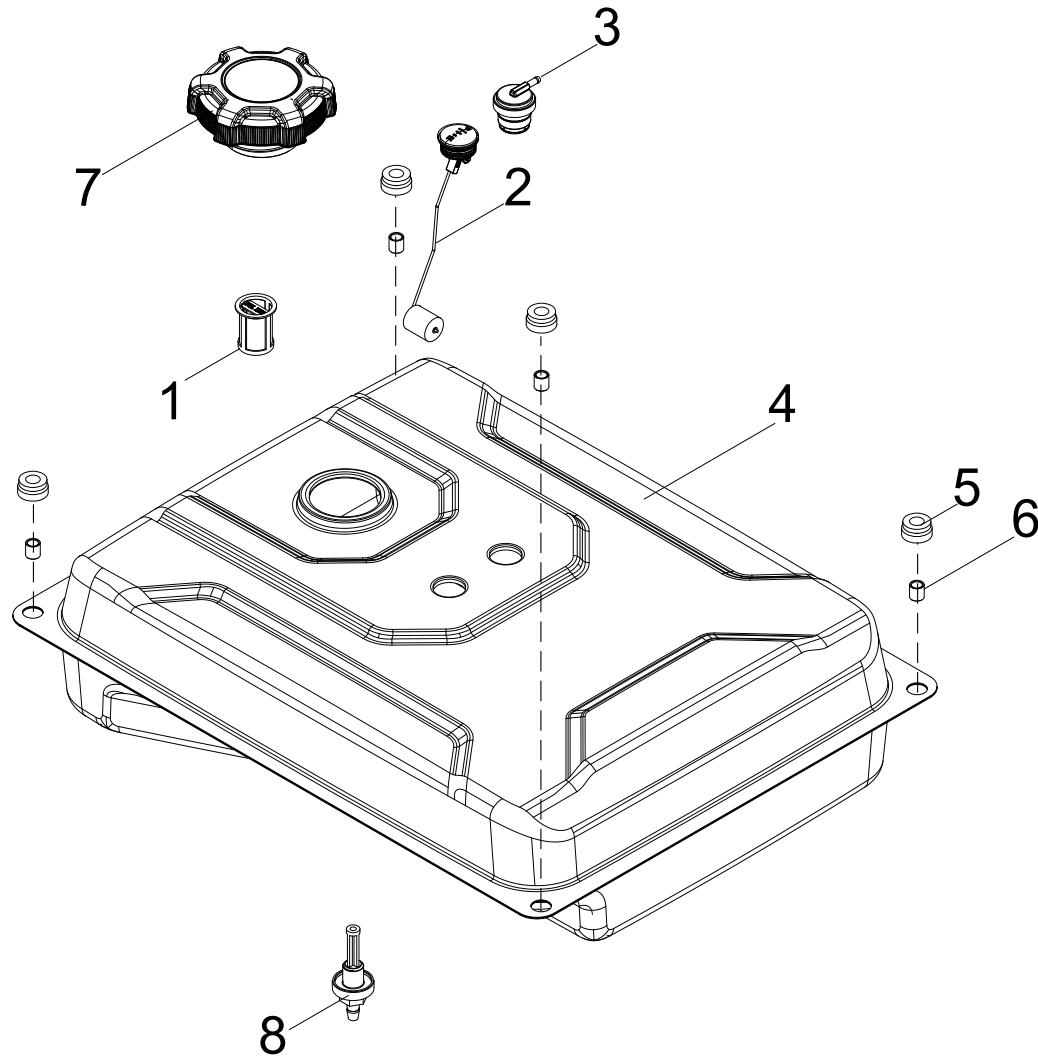

# ALTERNATOR PARTS DIAGRAM

Figure E

**ALTERNATOR PARTS LIST**

#	Part Number	Description	Qty.
1	100011570-0007	Big Flange Bolt M6 x 12	1
2	100018662-0001	Generator End Cover, Yellow	1
3	100011250-0002	Flange Bolt M5 x 14	2
4	100020167	Support, End Cover	1
5	100011252-0001	Flange Bolt M5 x 18	7
6	100749873	AVR	1
7	100018595	Carbon Brush Assembly	1
8	100000563	Cable Ties	1
9	100746229	Grounding Wire	1
10	100010885-0004	Spring Washer Ø5	3
11	100010919-0002	Flat Washer Ø5	1
12	100011298-0001	Flange Bolt M6 x 170	4
13	100011394-0001	Flange Bolt M10 x 1.25 x 255	1
14	100770459	Rotor Assembly	1
15	100010905-0001	Washer Ø10	1
16	100011409-0001	Flange Bolt M5 x 203	2
17	100011419-0001	Flange Nut M5	2
18	100755532	Alternator Assembly	1
19	100018701	Terminal Block	1
20	100018572	End Housing	1
21	100770457	Stator Cover	1
22	100770458	Stator Assembly	1

## FUEL TANK PARTS DIAGRAM

Figure F