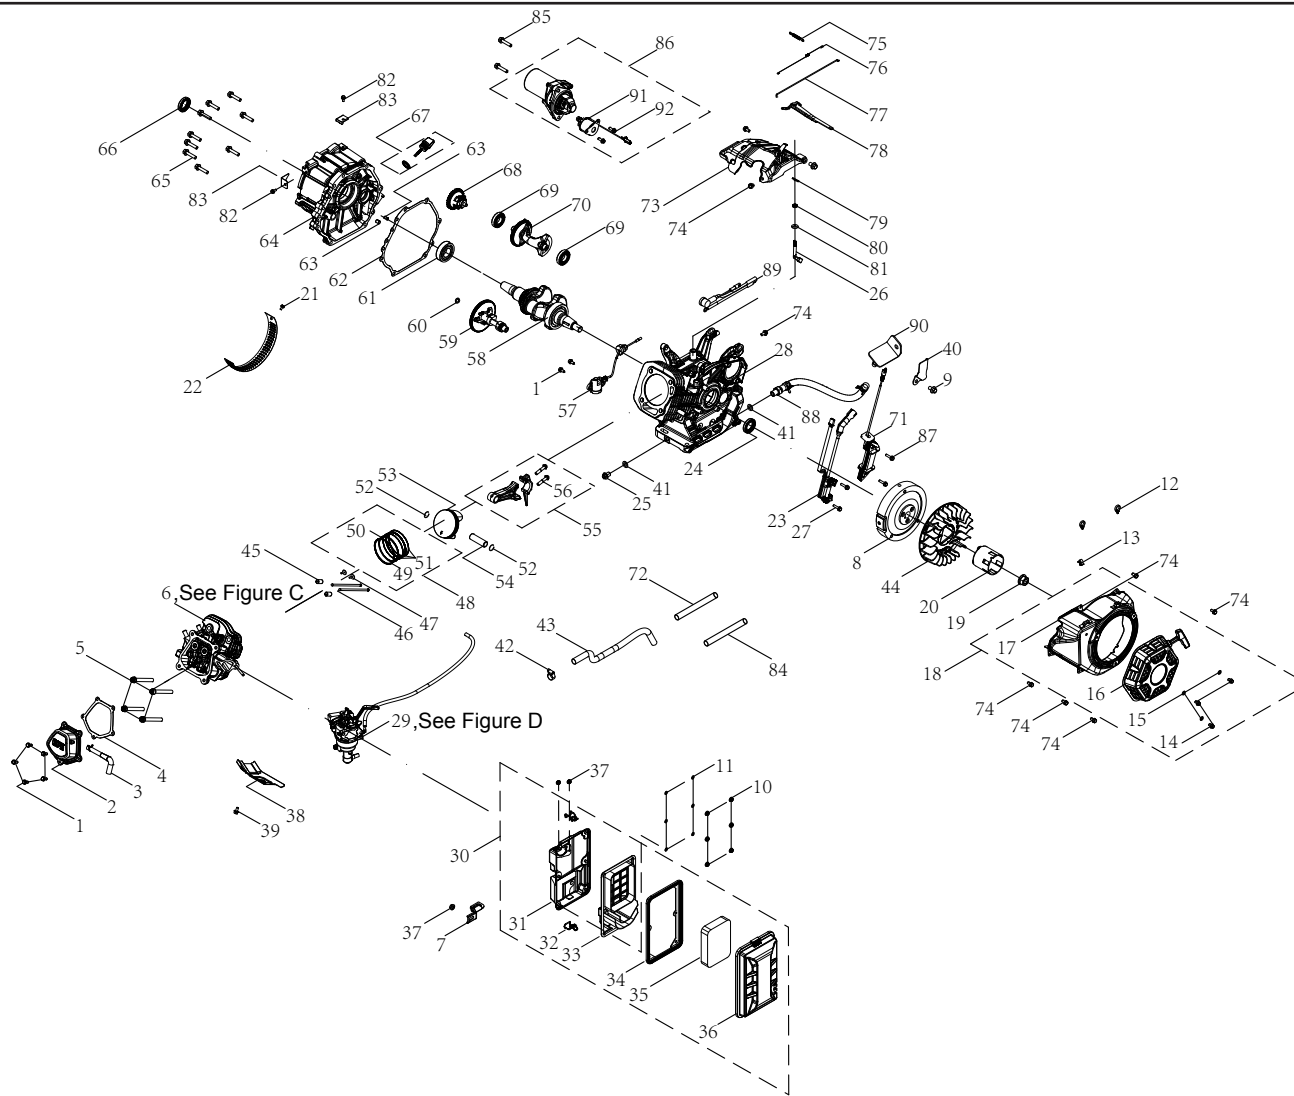

# ENGINE PARTS DIAGRAM

Figure B

**ENGINE PARTS LIST**

#	Part Number	Description	Qty.
1	100011264-0003	Flange Bolt M6 x 16, GB5789	7
2	100002337	Cylinder Head Cover	1
3	100715570	Breather Tube	1
4	100055922	Gasket, Cylinder Head Cover	1
5	100002470	Flange Bolt M10 x 1.25 x 87	4
6	100770454	Cylinder Head Assembly	1
7	100021032	Holder, Air Cleaner	1
8	100097517	Flywheel	1
9	100011213-0001	Flange Bolt M6 x 8	1
10	100011451-0003	Flange Nut M5	6
11	100010430	Washer Ø6 x 1 x Ø12	6
12	100060808	Clamp	2
13	100000667	Clamp Ø8 x 8	1
14	100011565-0001	Flange Bolt M6 x 10, GB16674.1	3
15	100010920-0002	Washer Ø6	3
16	100715836-0001	Recoil Starter, Black	1
17	100055977-0018	Fan Cover, Yellow	1
18	100715837-0001	Recoil Starter Assembly	1
19	100011460-0001	Flange Nut M16 x 1.5	1
20	100007562	Pulley, Starter	1
21	100011248-0003	Flange Bolt M5 x 10	1
22	100141250	Air Defector	1
23	100750819	Ignition Module	1
24	100017649	Oil Seal Ø35 x Ø52 x 7	1
25	100010275	Drain Bolt, M12 x 1.5 x 15	1
26	100007980	Governor Shaft	1
27	100011269-0003	Bolt M6 x 28	2
28	100726319-0001	Crankcase	1
29	100770455	Carburetor Assembly	1
30	100712978	Air Filter Assembly	1