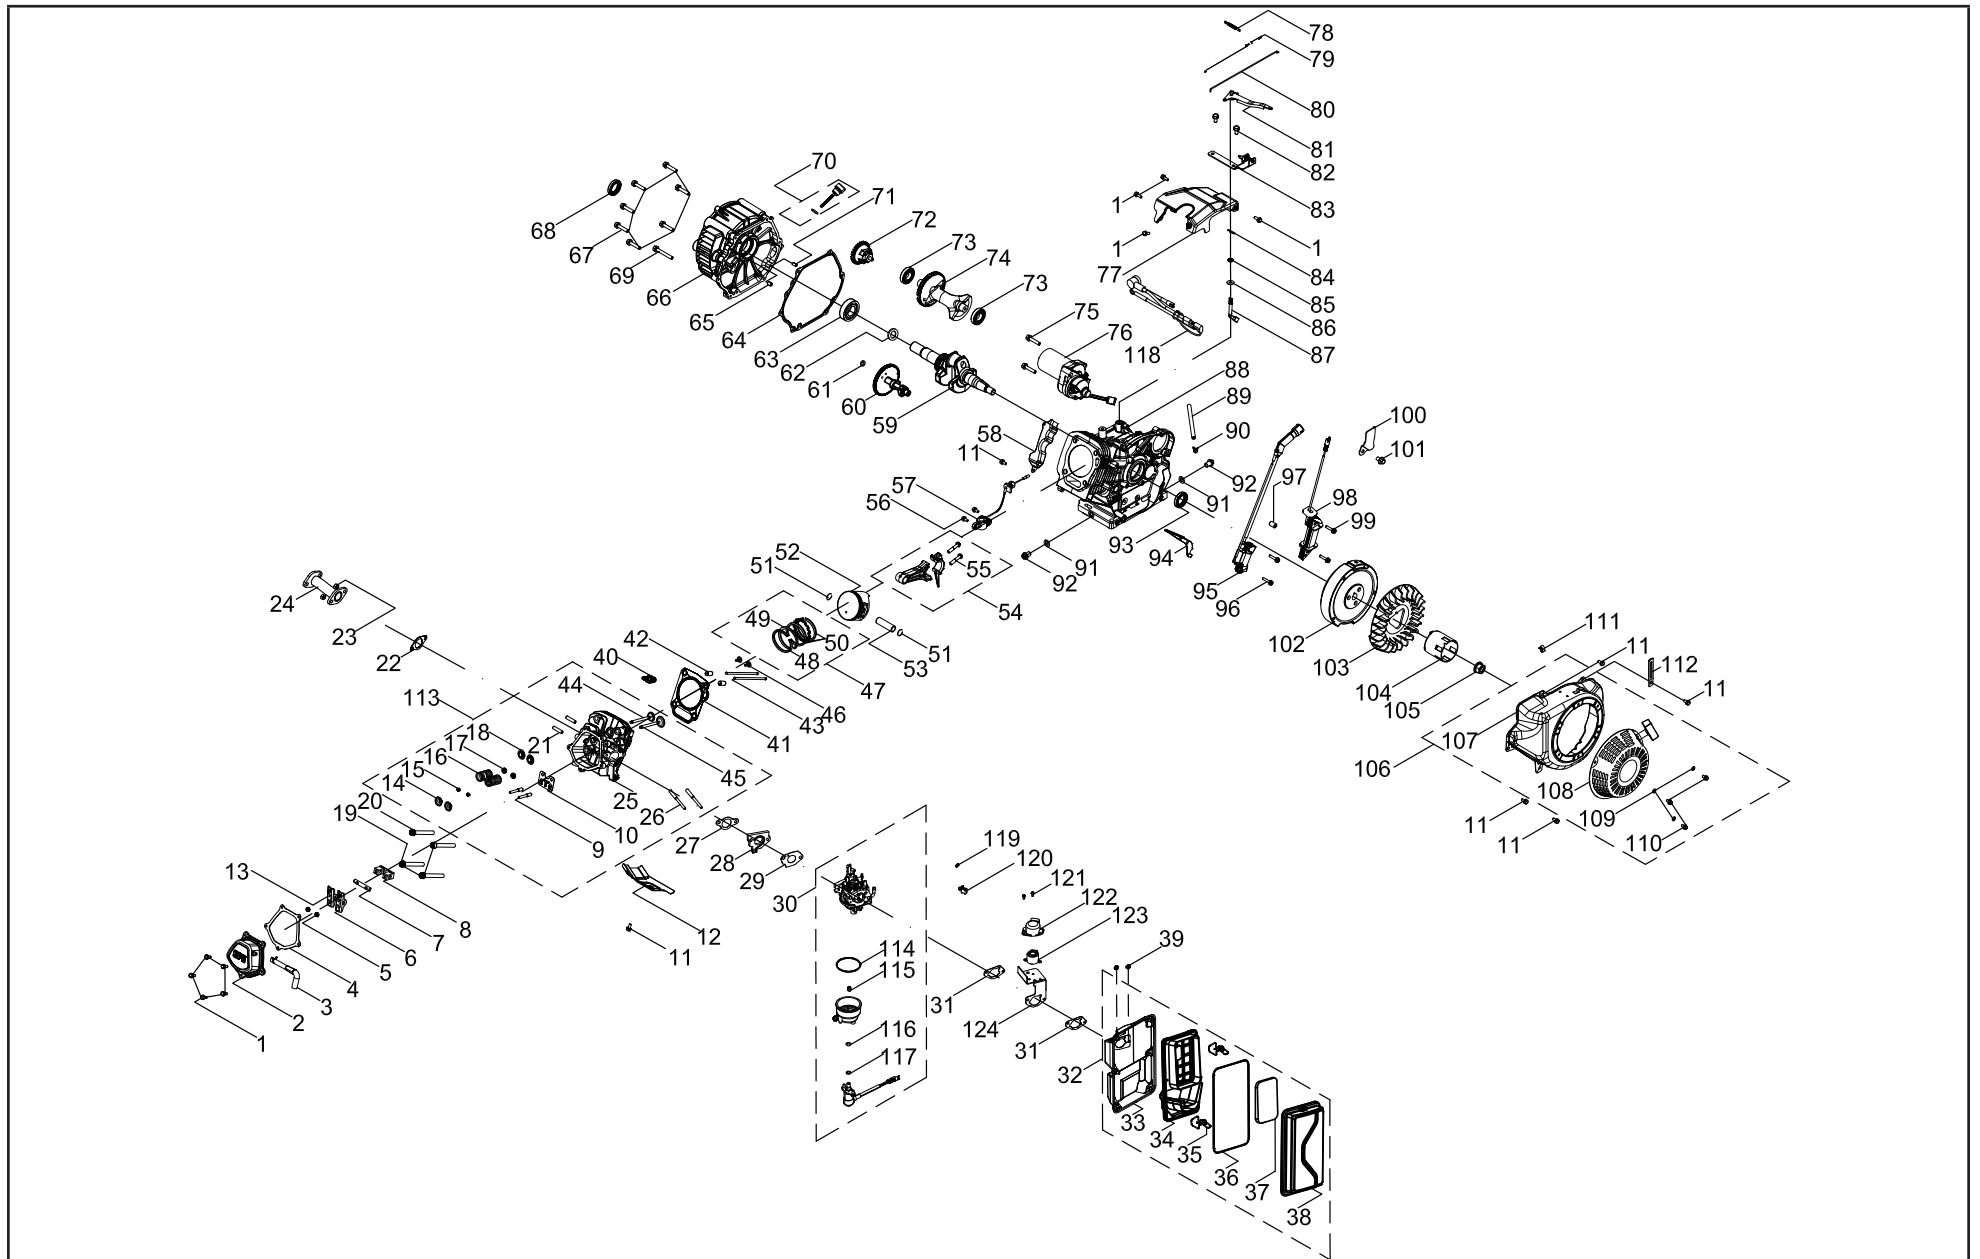

#	Part Number	Description	Qty.
61	100011304-0002	Flange Bolt M6 × 194	4
62	100018572	End Housing	1
63	100011456-0003	Flange Nut M10 × 1.25	4
64	100068992	Vibration Mount 1, Frame	2
65	100031984	Vibration Mount 2, Frame	2
66	100011381-0002	Flange Bolt M10 × 1.25 × 40	4
67	100033045-0001	Flange Bolt M10 × 1.25 × 280	1
68	100010888-0002	Spring Washer Ø10	1
69	100010905-0001	Washer Ø10	1
70	100031927-0001	Flange Bolt M5 × 225	2
71	100011419-0001	Flange Nut M5	2
72	100091342	Alternator Assembly, AI, Ø204 × 155 mm	1
73	100091343-0001	Stator Cover, 147.5 mm	1
74	100091341	Stator Assembly, AI, Ø204 × 155 mm	1
75	100091340	Rotor Assembly, AI, Ø119 × 155 mm	1
76	100007025	Cooling Fan	1
77	100000657	Clip, Wire	1
78	1ZC7DFB20	Engine, 420cc	1
79	100021039	Holder, Air Cleaner	1
80	100018704	Rubber Plug	1
81	100000658	Wire Holder	2
82	100005148	Band Clamp, Ø8	2
83	100006138	Connection Tube Assembly 1	1
84	100087746	Connection Tube	1
85	100008945	Carbon Canister, 650 cc	1
86	100008675-0001	Holder, Carbon Canister	1
87	100011553-0001	Flange Bolt M8 × 32	2
88	100010887-0004	Spring Washer Ø8	2
89	100006938	Gasket, Exhaust Pipe	1
90	100006208-0001	Exhaust Muffler Assembly	1
91	100011260-0004	Flange Bolt M6 × 10	11
92	100127251	Muffler Cover	1

#	Part Number	Description	Qty.
93	100006497	Muffler	1
94	100006876	Side Plate 2, Muffler Cover	1
95	100006594	Spark Arrester Assembly	1
96	100006999	Plate, Spark Arrester	1
97	100011247-0003	Flange Bolt M5 × 8	2
98	100120180	Cover, Push Button Circuit Breaker	4
99	100021445	Remote Reset Indicator	1
100	100021446	Remote Reset Button	1
101	100715813	Remote Control Module	1
102	100021434	Charger Module	1
103	100712243-0001	Wheel Hub Cap, Yellow	2
104	100095629	Remote Control	1
105	100145529-0001	Fuel Tank, 21.5 L	1
106	100021118	Bushing, Ø12 × Ø9 × 13	4
107	100032369	Vibration Mounting, Fuel Tank	4
108	100716260	Wire Harness	1
109	100718432	Fuel Gauge	1

ENGINE PARTS DIAGRAM