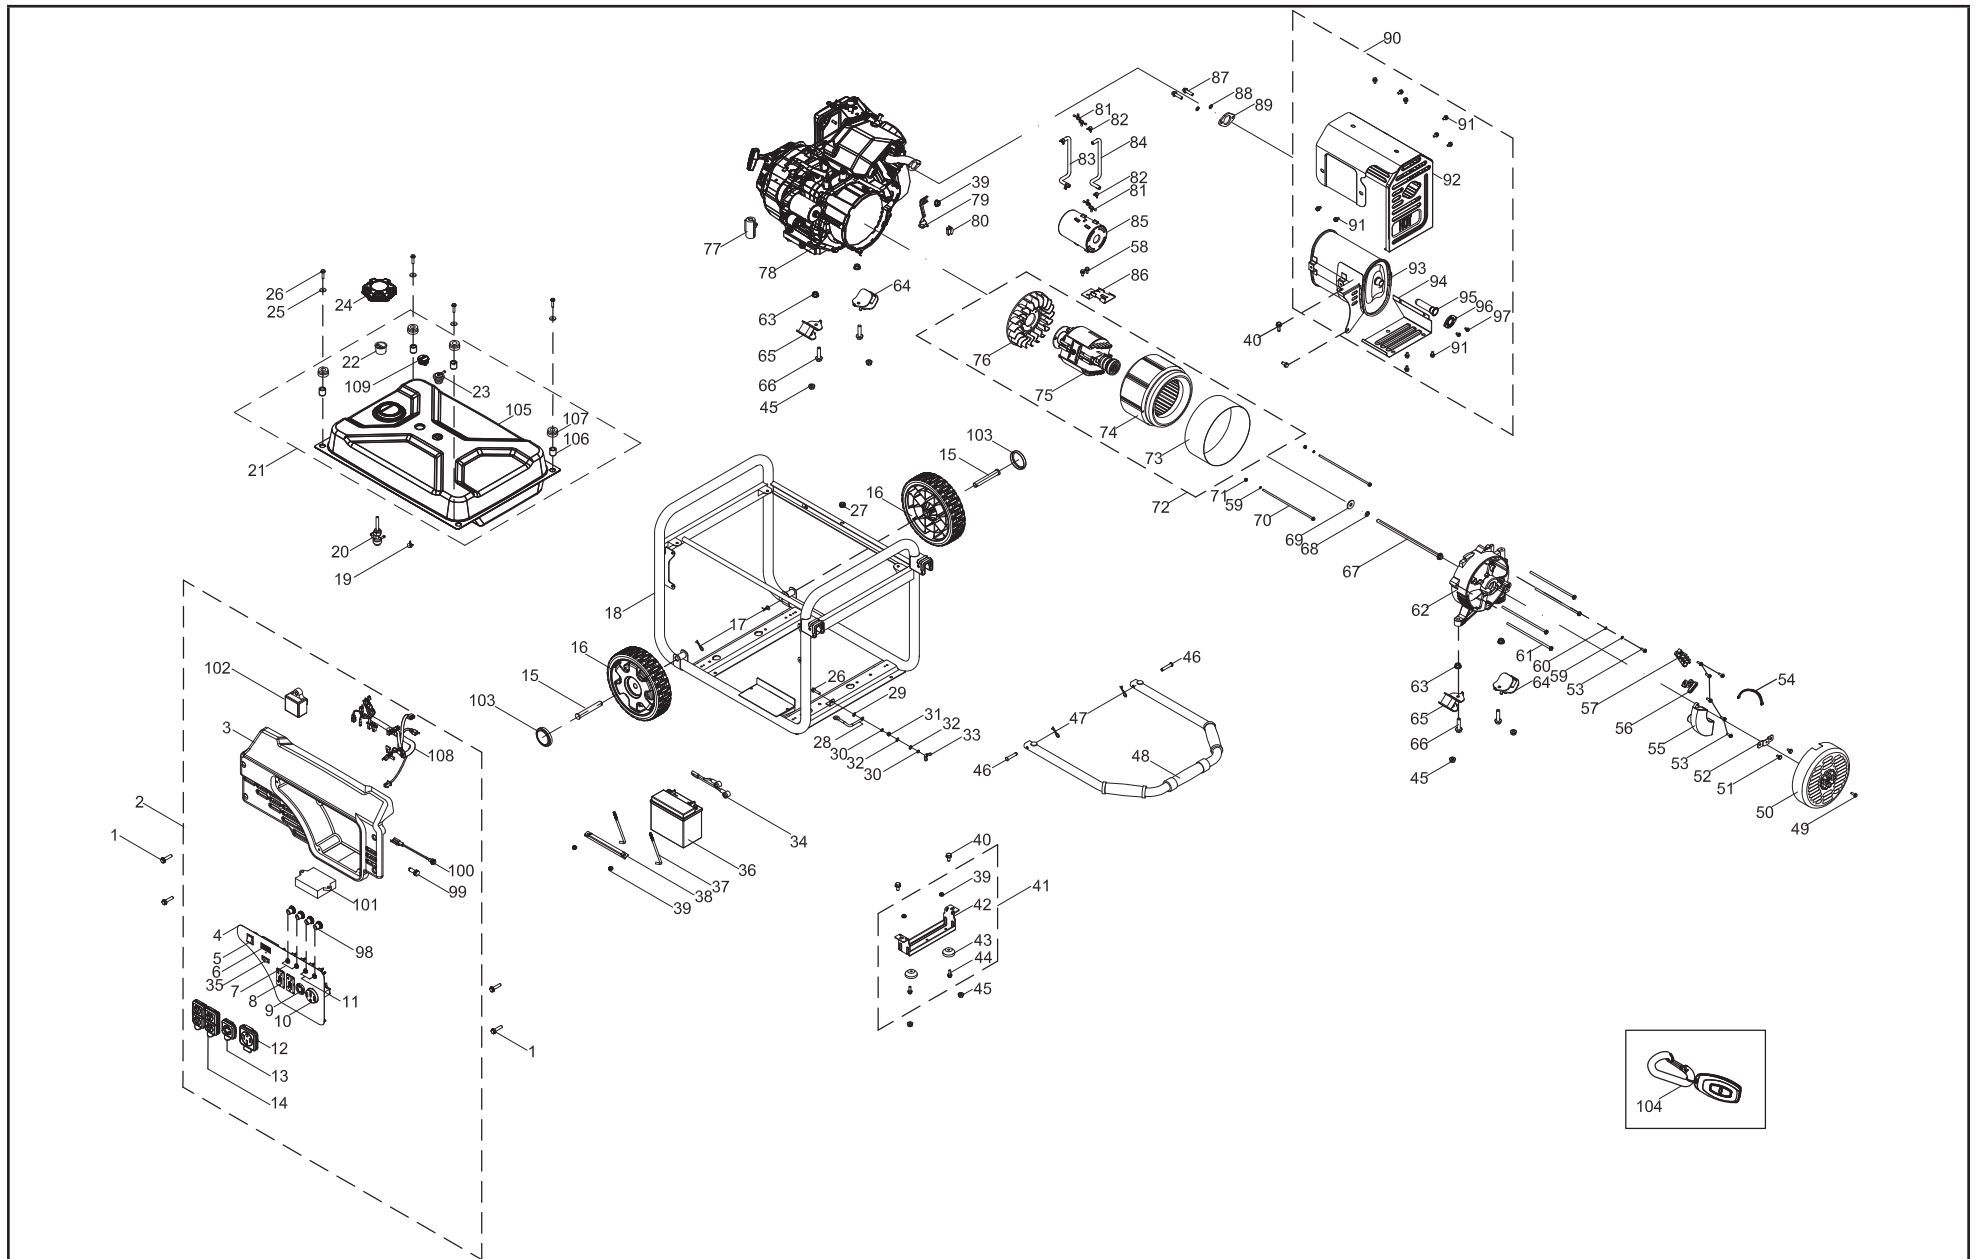

TABLE OF CONTENTS

Generator Parts Diagram	3
Generator Parts List	4
Engine Parts Diagram	6
Engine Parts List	7
Wiring Diagram	9

GENERATOR PARTS DIAGRAM

GENERATOR PARTS LIST

#	Part Number	Description	Qty.
1	100011530-0002	Flange Bolt M6x16	4
2	100095632-0001	Panel Assembly	1
3	100019844	Control Panel Housing	1
4	100086301	Control Panel	1
5	100019771-0001	Switch, Engine	1
6	100019890	Intelligauge, VFT	1
7	100019754	20Amp Circuit Breaker, Push Button	2
8	100052461-0001	Receptacle GFCI 5-20R, Duplex	2
9	100020021	Receptacle L14-30R	1
10	100020022	Receptacle 14-50R	1
11	100019751	30Amp Circuit Breaker, Push Button	2
12	100088266	Receptacle Cover 14-50R	1
13	100088267	Receptacle Cover L14-30R	1
14	100088270	Receptacle Cover GFCI 5-20R, Duplex	2
15	100011064-0001	Pin Roll Ø16x100	2
16	100163346-0001	9.5 In. Wheel, Yellow	2
17	100023414-0002	R-pin, R8	2
18	100715778-0001	Frame - Ø32, 744 × 528 × 563	1
19	100005138	Clamp, Spring Ø9.5 × 8	1
20	100021153	Fuel Valve	1
21	100718429-0001	Fuel Tank Assembly, 21.5 L, Yellow	1
22	100718433	Fuel Level Filter Assembly	1
23	100008968	Reversal Valve	1
24	100142004	Fuel Tank Cap	1
25	100010439-0002	Washer Ø6.5 × Ø25 × 2	4
26	100011268-0003	Flange Bolt M6 × 25	5
27	100009075	Rubber Damper	1
28	100009983	Grounding Line	1
29	100011025-0001	Lock Washer Ø6, Toothed	1
30	100010886-0004	Spring Washer Ø6	2