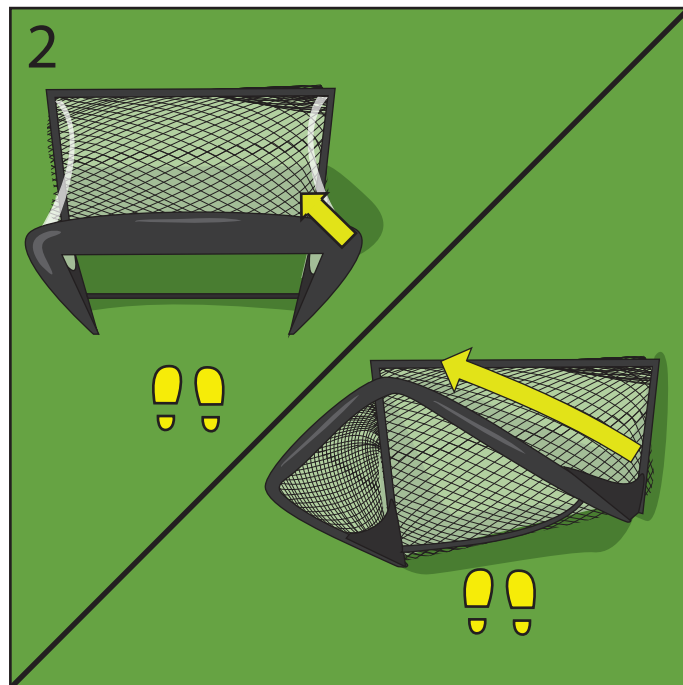

FOLD UP INSTRUCTIONS

Check out our video instructions at:

RUKKET.COM |  /RukketSports

Start folding process on flat hard surface.

Standing in front of net, push top right corner back diagonally toward left corner.

Fold left flap over on top of right.

Ready for transport!