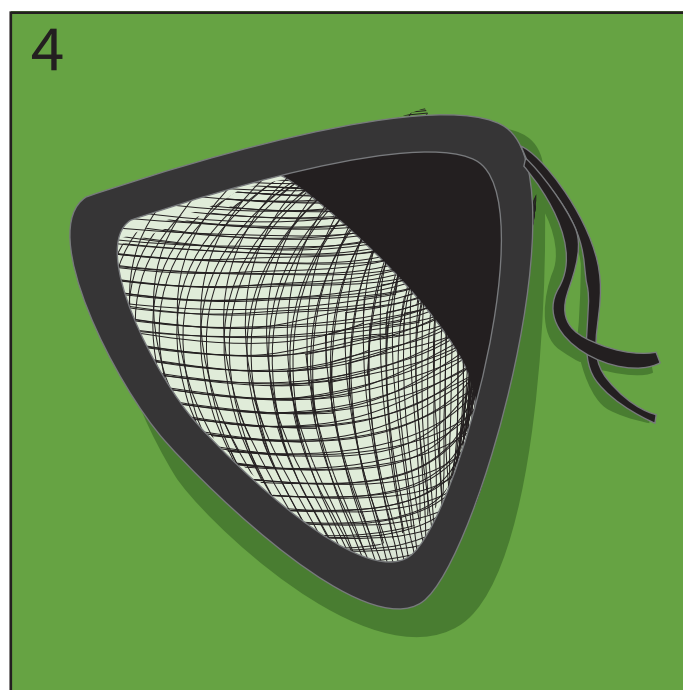

FOLD UP INSTRUCTIONS

Check out our video instructions at:

RUKKET.COM |  /RukketSports

Start folding process on flat hard surface.

Standing in front of net, push top right corner back diagonally toward left corner.

Fold left flap over on top of right.

Ready for transport!