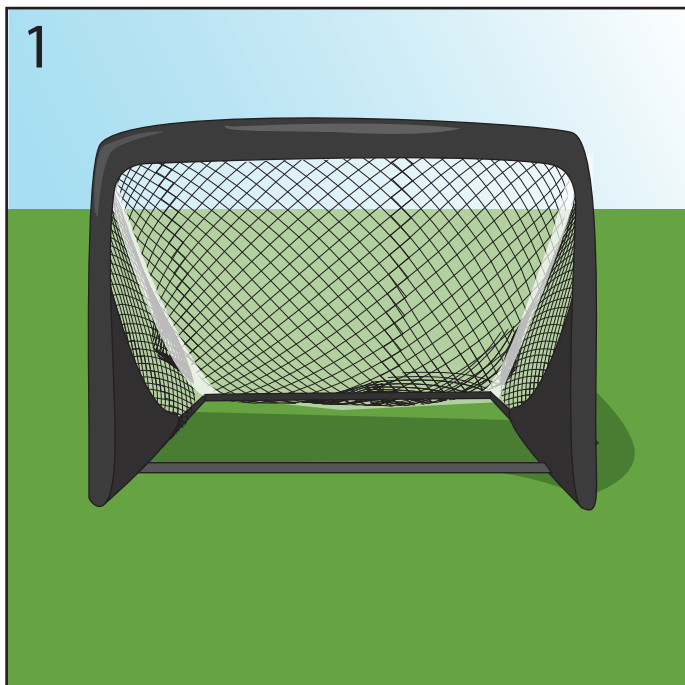

FOLD UP INSTRUCTIONS

Check out our video instructions at:

RUKKET.COM |  /RukketSports

Start folding process on flat hard surface.

Standing in front of net, push top right corner back diagonally toward left corner.

Fold left flap over on top of right.

Ready for transport!