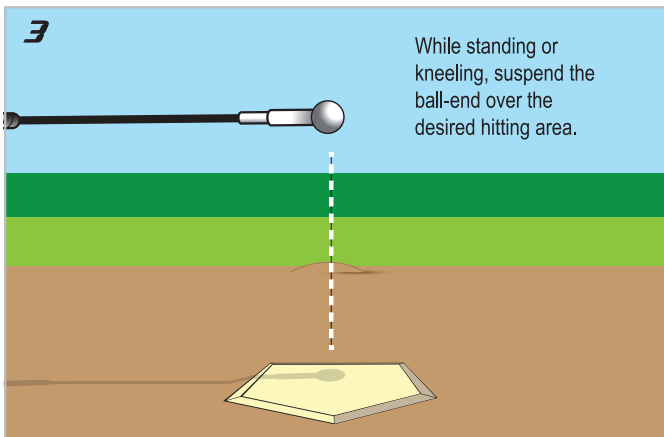

BASEBALL/SOFTBALL SWING TRAINER INSTRUCTIONS

Our video instructions provide the best guidance for setting up your 5x5 Baseball/Softball Net. They can be viewed online at

RUKKET.COM / **RukketSports**

Please call us if you have any questions or concerns at **1-855-4RUKKET**
Please read our product safety warnings before setup