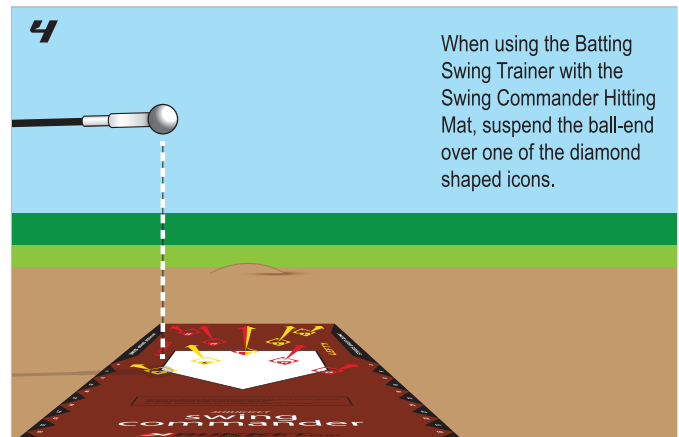

BASEBALL/SOFTBALL SWING TRAINER INSTRUCTIONS

Our video instructions provide the best guidance for setting up your 5x5 Baseball/Softball Net. They can be viewed online at

RUKKET.COM / **RukketSports**

Please call us if you have any questions or concerns at **1-855-4RUKKET**
Please read our product safety warnings before setup