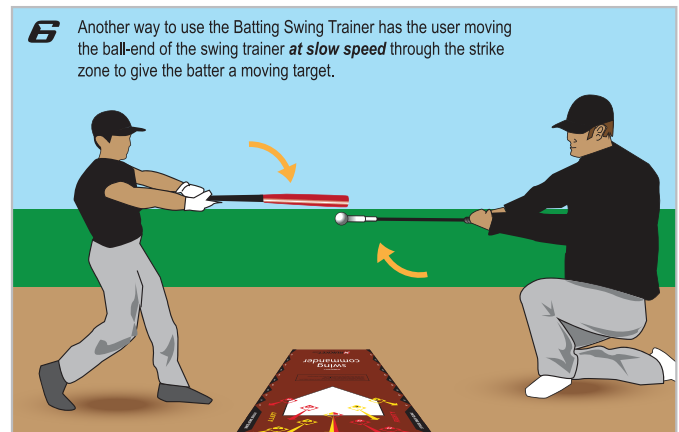

BASEBALL/SOFTBALL SWING TRAINER INSTRUCTIONS

Our video instructions provide the best guidance for setting up your 5x5 Baseball/Softball Net. They can be viewed online at

RUKKET.COM / **RukketSports**

Please call us if you have any questions or concerns at **1-855-4RUKKET**
Please read our product safety warnings before setup

Warning: Always keep control over the Batting Swing Trainer when using it. Never swing the Batting Swing Trainer at people, pets or property. The Batting Swing Trainer should be used under adult supervision. Failure to follow these precautions could result in serious injury or damage to property.