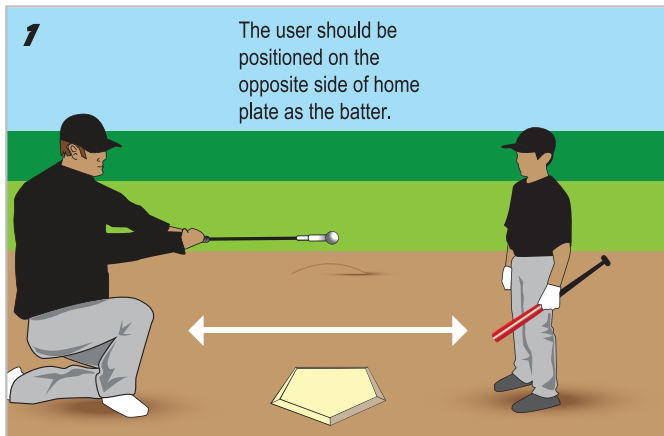

BASEBALL/SOFTBALL SWING TRAINER INSTRUCTIONS

Our video instructions provide the best guidance for setting up your 5x5 Baseball/Softball Net. They can be viewed online at

RUKKET.COM / **RukketSports**

Please call us if you have any questions or concerns at **1-855-4RUKKET**
Please read our product safety warnings before setup

Warning: Always keep control over the Batting Swing Trainer when using it. Never swing the Batting Swing Trainer at people, pets or property. The Batting Swing Trainer should be used under adult supervision. Failure to follow these precautions could result in serious injury or damage to property.