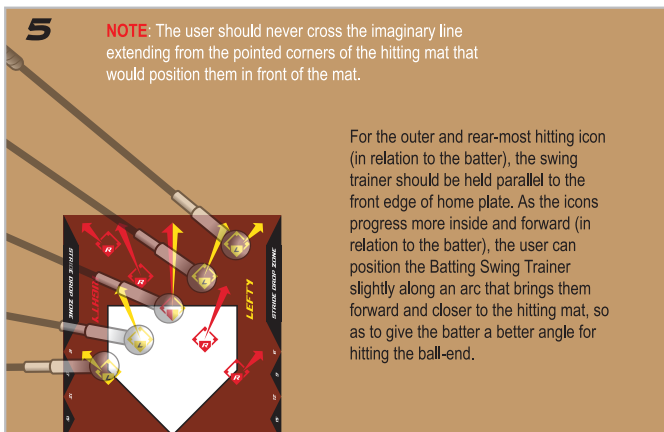

BASEBALL/SOFTBALL SWING TRAINER INSTRUCTIONS

Our video instructions provide the best guidance for setting up your 5x5 Baseball/Softball Net. They can be viewed online at

RUKKET.COM / **RukketSports**

Please call us if you have any questions or concerns at **1-855-4RUKKET**
Please read our product safety warnings before setup