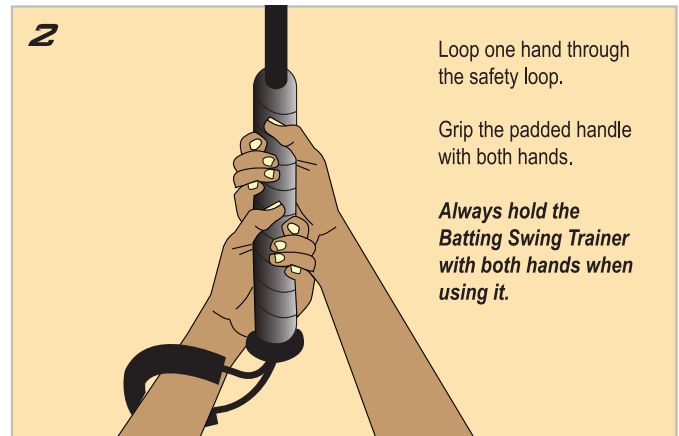

BASEBALL/SOFTBALL SWING TRAINER INSTRUCTIONS

Our video instructions provide the best guidance for setting up your 5x5 Baseball/Softball Net. They can be viewed online at

RUKKET.COM / **RukketSports**

Please call us if you have any questions or concerns at **1-855-4RUKKET**
Please read our product safety warnings before setup

Warning: Always keep control over the Batting Swing Trainer when using it. Never swing the Batting Swing Trainer at people, pets or property. The Batting Swing Trainer should be used under adult supervision. Failure to follow these precautions could result in serious injury or damage to property.