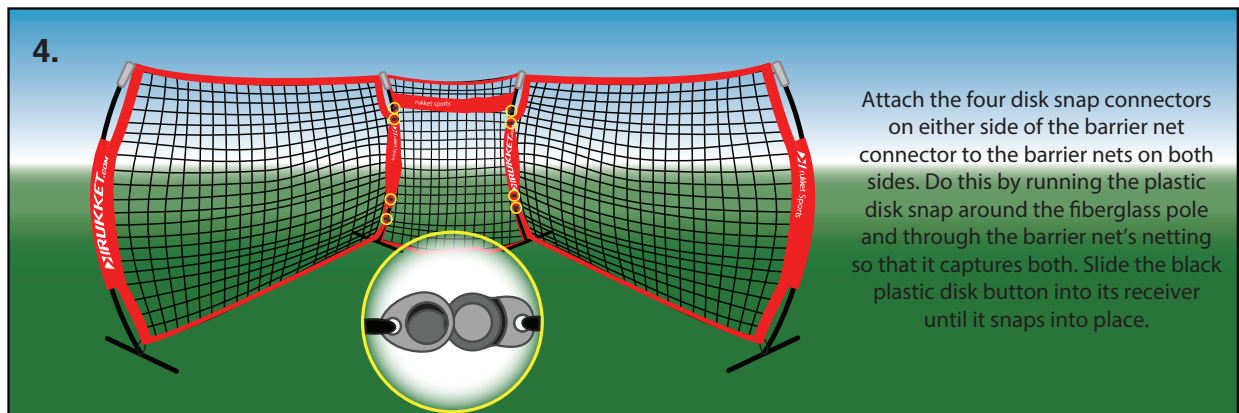

QUESTIONS? GIVE US A CALL! (1-855)-478-5538