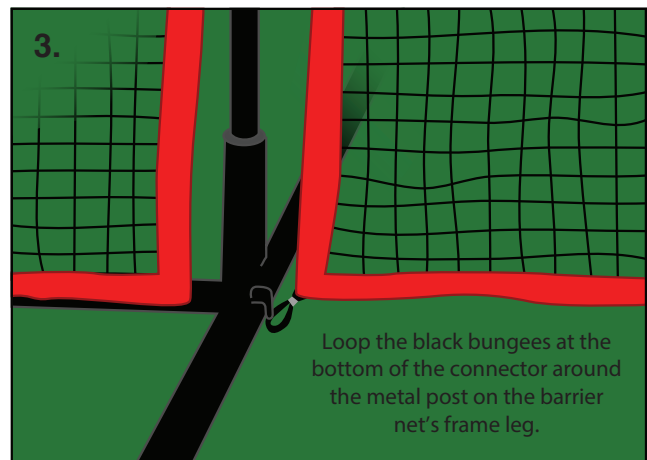

QUESTIONS? GIVE US A CALL! (1-855)-478-5538