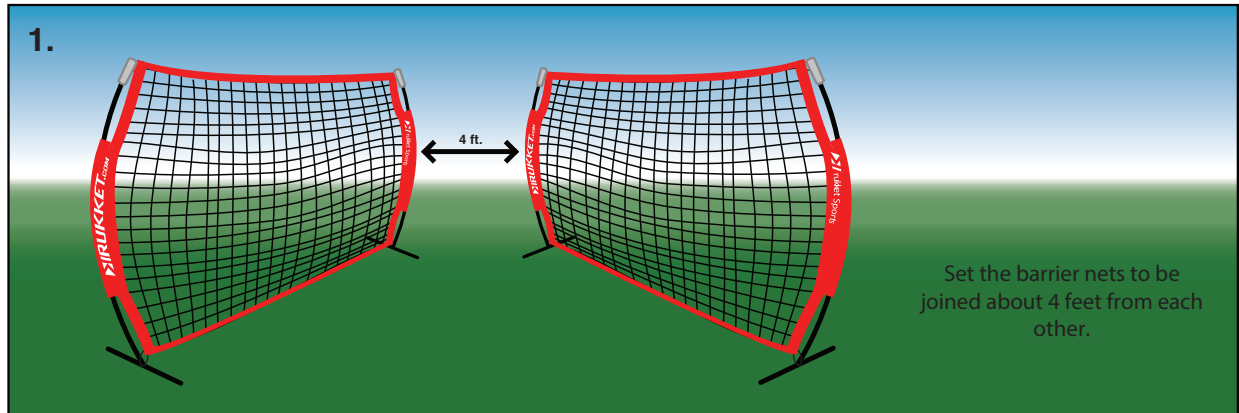

QUESTIONS? GIVE US A CALL! (1-855)-478-5538