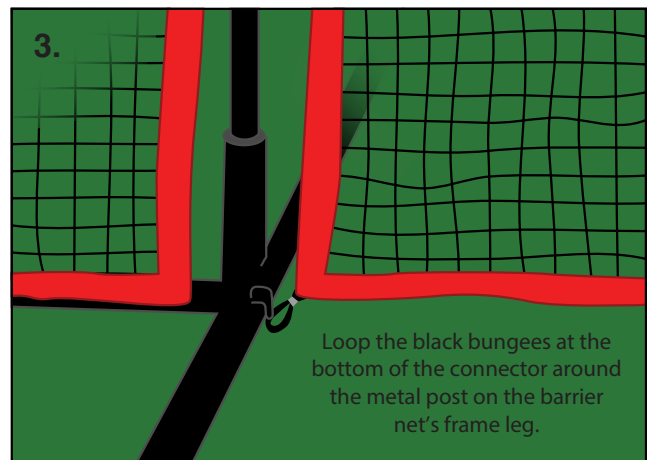

BARRIER NET CONNECTOR ASSEMBLY INSTRUCTIONS

Our video instructions provide the best guidance for setting up your Barrier Net Connector. They can be viewed online at

Please call us if you have any questions or concerns at **1-855-4RUKKET**
Please read our product safety warnings before setup