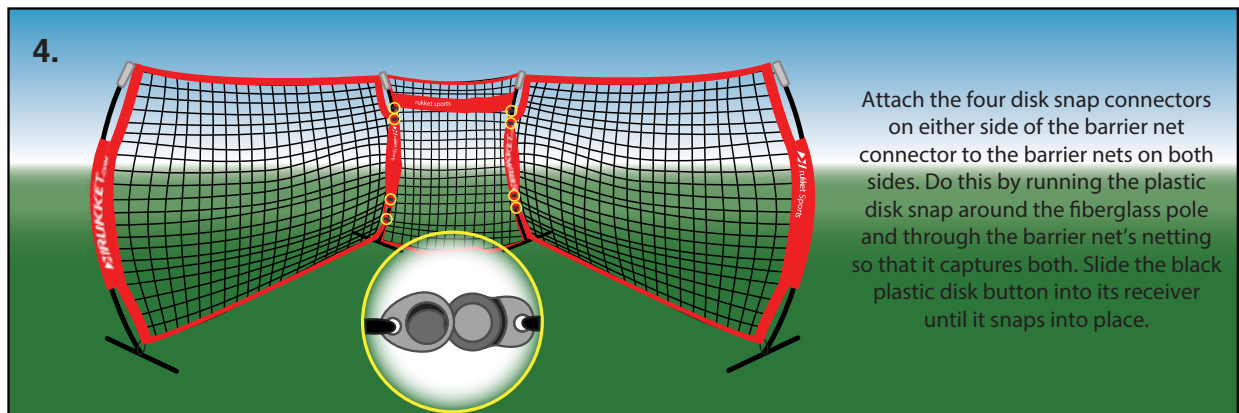

BARRIER NET CONNECTOR ASSEMBLY INSTRUCTIONS

Our video instructions provide the best guidance for setting up your Barrier Net Connector. They can be viewed online at

Please call us if you have any questions or concerns at **1-855-4RUKKET**
Please read our product safety warnings before setup