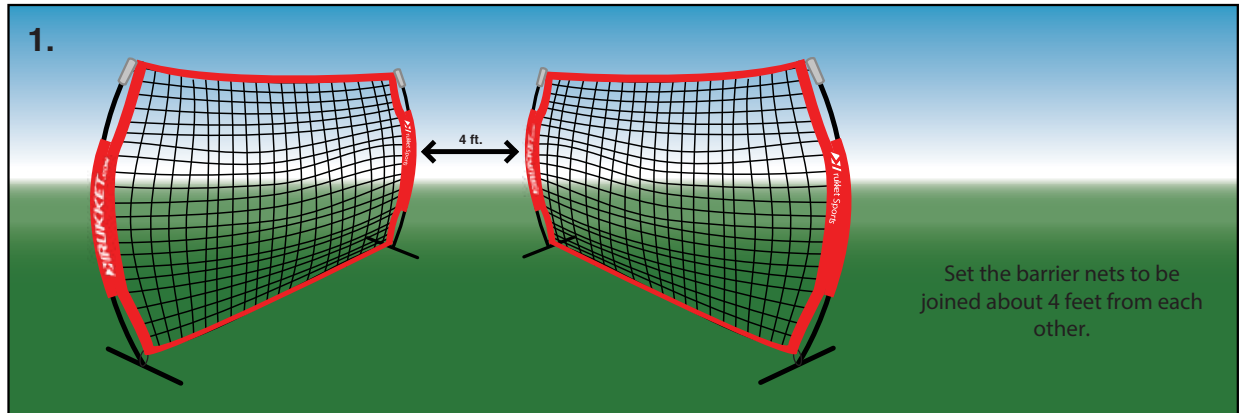

BARRIER NET CONNECTOR ASSEMBLY INSTRUCTIONS

Our video instructions provide the best guidance for setting up your Barrier Net Connector. They can be viewed online at

Please call us if you have any questions or concerns at **1-855-4RUKKET**
Please read our product safety warnings before setup