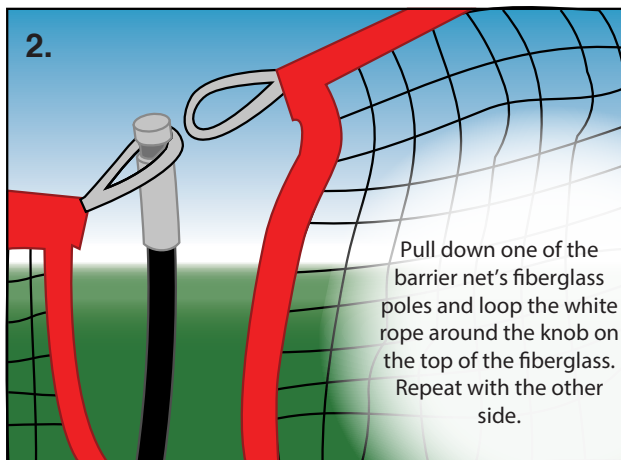

BARRIER NET CONNECTOR ASSEMBLY INSTRUCTIONS

Our video instructions provide the best guidance for setting up your Barrier Net Connector. They can be viewed online at

Please call us if you have any questions or concerns at **1-855-4RUKKET**
Please read our product safety warnings before setup