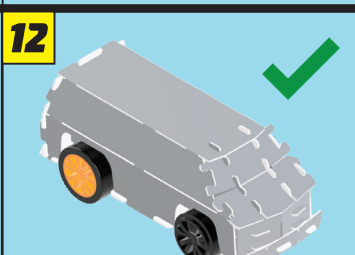

# HOT WHEELS

20 CARS TO COLLECT & BUILD

SERIES 1

FIND THE  
RARE  
GOLD  
CARS!

AGES 6-12

AGES 6-8 ADULT HELP RECOMMENDED

Manufactured by Bladez Toyz Ltd.  
PO2 8FA UK ©Bladez Toyz Ltd. All Rights Reserved  
support@bladeztoyz.co.uk / +44(0) 2392 658 255