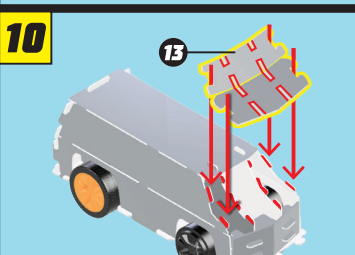

# HOT WHEELS

20 CARS TO COLLECT & BUILD

SERIES 1

FIND THE  
RARE  
GOLD  
CARS!

AGES 6-12

AGES 6-8 ADULT HELP RECOMMENDED

Manufactured by Bladez Toyz Ltd.  
PO2 8FA UK ©Bladez Toyz Ltd. All Rights Reserved  
support@bladeztoyz.co.uk / +44(0) 2392 658 255