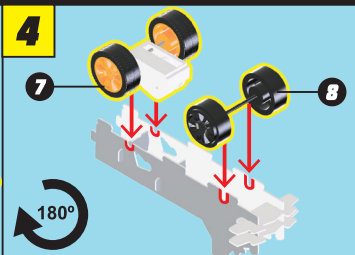

# HOT WHEELS

20 CARS TO COLLECT & BUILD

SERIES 1

FIND THE  
RARE  
GOLD  
CARS!

AGES 6-12

AGES 6-8 ADULT HELP RECOMMENDED

Manufactured by Bladez Toyz Ltd.  
PO2 8FA UK ©Bladez Toyz Ltd. All Rights Reserved  
support@bladeztoyz.co.uk / +44(0) 2392 658 255