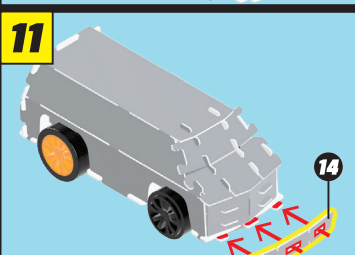

# HOT WHEELS

20 CARS TO COLLECT & BUILD

SERIES 1

FIND THE  
RARE  
GOLD  
CARS!

AGES 6-12

AGES 6-8 ADULT HELP RECOMMENDED

Manufactured by Bladez Toyz Ltd.  
PO2 8FA UK ©Bladez Toyz Ltd. All Rights Reserved  
support@bladeztoyz.co.uk / +44(0) 2392 658 255