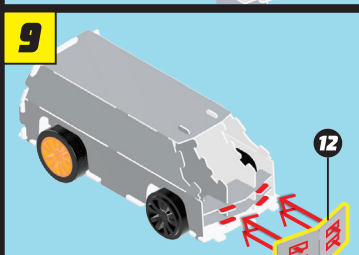

# HOT WHEELS

20 CARS TO COLLECT & BUILD

SERIES 1

FIND THE  
RARE  
GOLD  
CARS!

AGES 6-12

AGES 6-8 ADULT HELP RECOMMENDED

Manufactured by Bladez Toyz Ltd.  
PO2 8FA UK ©Bladez Toyz Ltd. All Rights Reserved  
support@bladeztoyz.co.uk / +44(0) 2392 658 255