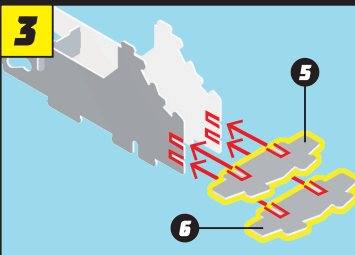

# HOT WHEELS

20 CARS TO COLLECT & BUILD

SERIES 1

FIND THE  
RARE  
GOLD  
CARS!

AGES 6-12

AGES 6-8 ADULT HELP RECOMMENDED

Manufactured by Bladez Toyz Ltd.  
PO2 8FA UK ©Bladez Toyz Ltd. All Rights Reserved  
support@bladeztoyz.co.uk / +44(0) 2392 658 255