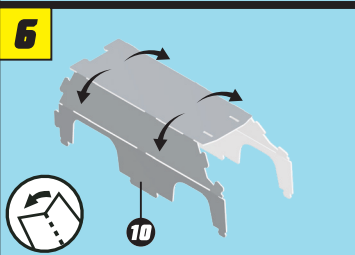

# HOT WHEELS

20 CARS TO COLLECT & BUILD

SERIES 1

FIND THE  
RARE  
GOLD  
CARS!

AGES 6-12

AGES 6-8 ADULT HELP RECOMMENDED

Manufactured by Bladez Toyz Ltd.  
PO2 8FA UK ©Bladez Toyz Ltd. All Rights Reserved  
support@bladeztoyz.co.uk / +44(0) 2392 658 255