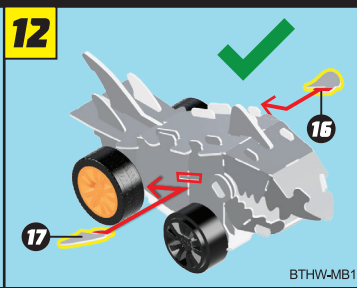

# HOT WHEELS

20 CARS TO COLLECT & BUILD

SERIES 1

FIND THE RARE GOLD CARS!

AGES 6-12  
AGES 6-8 ADULT HELP RECOMMENDED

Manufactured by Bladez Toyz Ltd.  
PO2 8FA UK ©Bladez Toyz Ltd. All Rights Reserved  
support@bladeztoyz.co.uk / +44(0) 2392 658 255