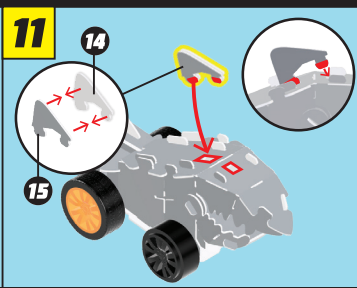

# HOT WHEELS

20 CARS TO COLLECT & BUILD

SERIES 1

FIND THE RARE GOLD CARS!

AGES 6-12  
AGES 6-8 ADULT HELP RECOMMENDED

Manufactured by Bladez Toyz Ltd.  
PO2 8FA UK ©Bladez Toyz Ltd. All Rights Reserved  
support@bladeztoyz.co.uk / +44(0) 2392 658 255