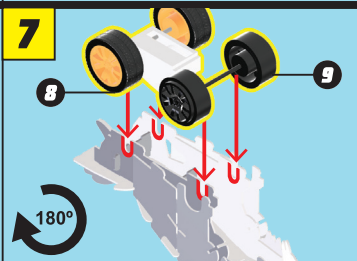

# HOT WHEELS

20 CARS TO COLLECT & BUILD

SERIES 1

FIND THE RARE GOLD CARS!

AGES 6-12  
AGES 6-8 ADULT HELP RECOMMENDED

Manufactured by Bladez Toyz Ltd.  
PO2 8FA UK ©Bladez Toyz Ltd. All Rights Reserved  
support@bladeztoyz.co.uk / +44(0) 2392 658 255