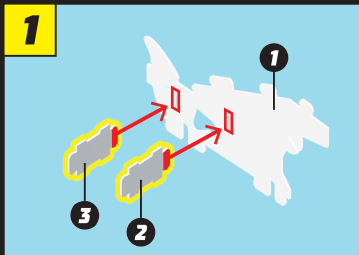

# HOT WHEELS

20 CARS TO COLLECT & BUILD

SERIES 1

FIND THE RARE GOLD CARS!

AGES 6-12  
AGES 6-8 ADULT HELP RECOMMENDED

Manufactured by Bladez Toyz Ltd.  
PO2 8FA UK ©Bladez Toyz Ltd. All Rights Reserved  
support@bladeztoyz.co.uk / +44(0) 2392 658 255