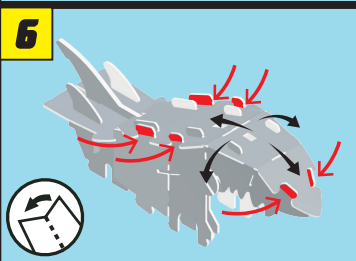

# HOT WHEELS

20 CARS TO COLLECT & BUILD

SERIES 1

FIND THE RARE GOLD CARS!

AGES 6-12  
AGES 6-8 ADULT HELP RECOMMENDED

Manufactured by Bladez Toyz Ltd.  
PO2 8FA UK ©Bladez Toyz Ltd. All Rights Reserved  
support@bladeztoyz.co.uk / +44(0) 2392 658 255