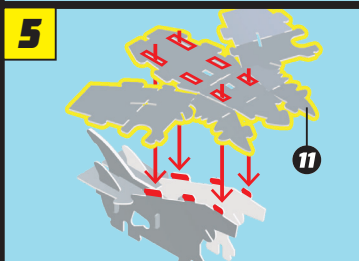

# HOT WHEELS

20 CARS TO COLLECT & BUILD

SERIES 1

FIND THE RARE GOLD CARS!

AGES 6-12  
AGES 6-8 ADULT HELP RECOMMENDED

Manufactured by Bladez Toyz Ltd.  
PO2 8FA UK ©Bladez Toyz Ltd. All Rights Reserved  
support@bladeztoyz.co.uk / +44(0) 2392 658 255