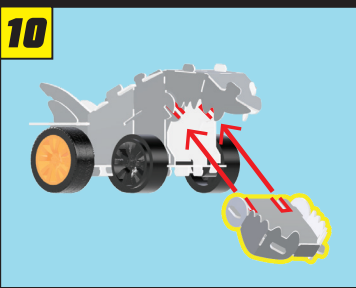

# HOT WHEELS

20 CARS TO COLLECT & BUILD

SERIES 1

FIND THE RARE GOLD CARS!

AGES 6-12  
AGES 6-8 ADULT HELP RECOMMENDED

Manufactured by Bladez Toyz Ltd.  
PO2 8FA UK ©Bladez Toyz Ltd. All Rights Reserved  
support@bladeztoyz.co.uk / +44(0) 2392 658 255