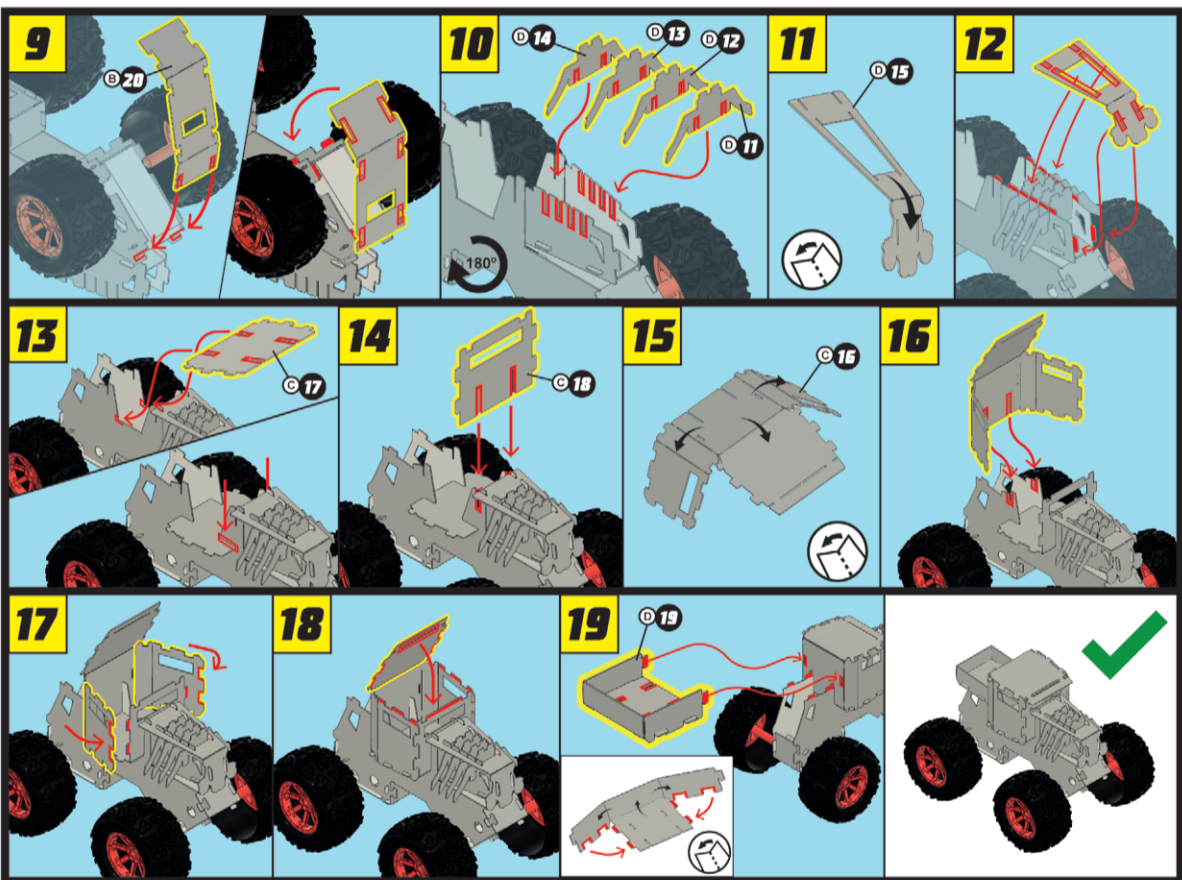

TORQUE TERROR™

Tool / Outil / Werkzeug / Herramienta /  
Utensile / Narzędzie / Náradie /  
Nástroj / Gereedschap / Eszköz

www.bladetoysz.com/mtmk  
**INSTRUCTION VIDEO**

**GB Warning!** Not suitable for Children under the age of 3 years due to small parts. Choking Hazard. Remove all packaging before giving this toy to a child. Adult supervision recommended. Read instructions before use. Please retain this information for future reference. Colour and specification may vary. Warranty covers manufacturing faults only and not damage caused by user error. Keep fingers, hair and loose clothing clear from the motors and wheels when spinning. Always use on dry, clean and flat surfaces.