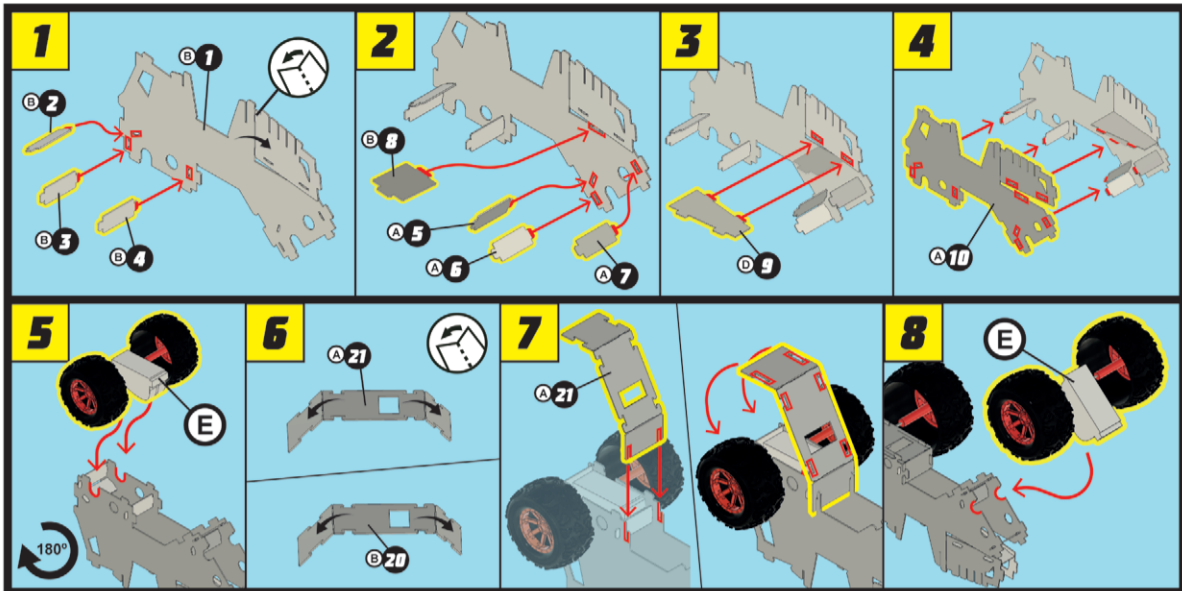

TORQUE TERROR™

Tool / Outil / Werkzeug / Herramienta /  
Utensile / Narzędzie / Náradie /  
Nástroj / Gereedschap / Eszköz

www.bladetoysz.com/mtmk  
**INSTRUCTION VIDEO**

**GB Warning!** Not suitable for Children under the age of 3 years due to small parts. Choking Hazard. Remove all packaging before giving this toy to a child. Adult supervision recommended. Read instructions before use. Please retain this information for future reference. Colour and specification may vary. Warranty covers manufacturing faults only and not damage caused by user error. Keep fingers, hair and loose clothing clear from the motors and wheels when spinning. Always use on dry, clean and flat surfaces.