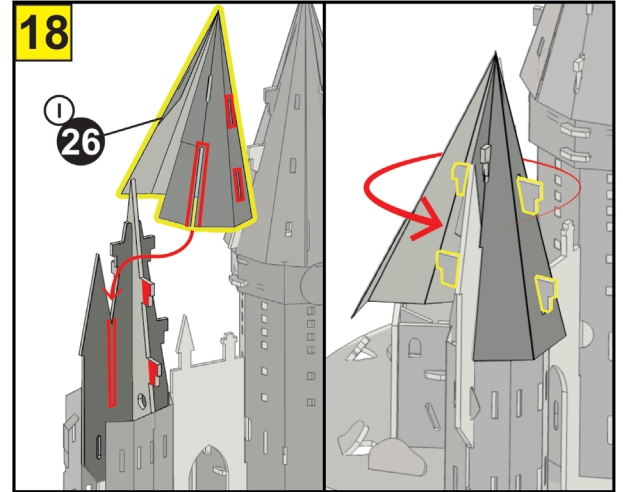

6x CARD SHEETS
3x PAPER SHEETS
6x L.E.D LIGHTS

**NEED HELP
TO BUILD?**

Scan Code For
Video Instruction
www.bladetoys.com/hpmk

FOR STRONGER
BUILD ADD PVA
GLUE TO JOINTS

BATTERY AND SET UP INFORMATION

GB WARNING! Not suitable for children under the age of 3 years due to small parts which may present a Choking Hazard and length of cord which may present a Strangulation Hazard. Adult supervision required at all times. Remove all packaging before giving this toy to a child. Read instructions before use. Please retain this information for future reference. Colour and contents may vary. Wipe clean with a dry cloth only, do not submerge in water.