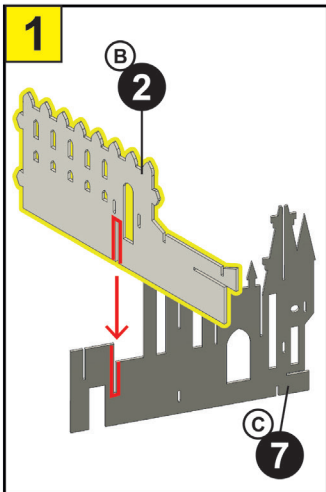

6x CARD SHEETS
3x PAPER SHEETS
6x L.E.D LIGHTS

**NEED HELP
TO BUILD?**

Scan Code For
Video Instruction
www.bladetoys.com/hpmk

FOR STRONGER
BUILD ADD PVA
GLUE TO JOINTS

BATTERY AND SET UP INFORMATION

GB WARNING! Not suitable for children under the age of 3 years due to small parts which may present a Choking Hazard and length of cord which may present a Strangulation Hazard. Adult supervision required at all times. Remove all packaging before giving this toy to a child. Read instructions before use. Please retain this information for future reference. Colour and contents may vary. Wipe clean with a dry cloth only, do not submerge in water.