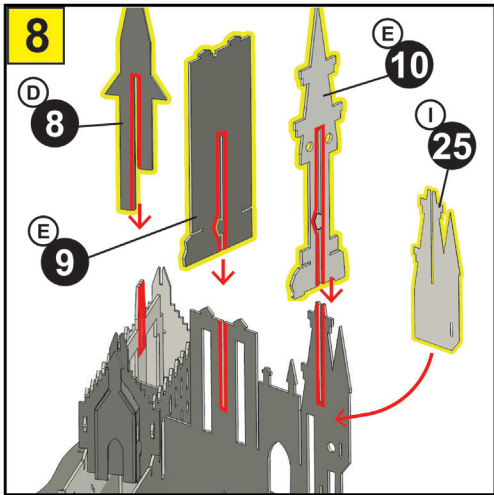

6x CARD SHEETS
3x PAPER SHEETS
6x L.E.D LIGHTS

**NEED HELP
TO BUILD?**

Scan Code For
Video Instruction
www.bladetoys.com/hpmk

FOR STRONGER
BUILD ADD PVA
GLUE TO JOINTS

BATTERY AND SET UP INFORMATION

GB WARNING! Not suitable for children under the age of 3 years due to small parts which may present a Choking Hazard and length of cord which may present a Strangulation Hazard. Adult supervision required at all times. Remove all packaging before giving this toy to a child. Read instructions before use. Please retain this information for future reference. Colour and contents may vary. Wipe clean with a dry cloth only, do not submerge in water.