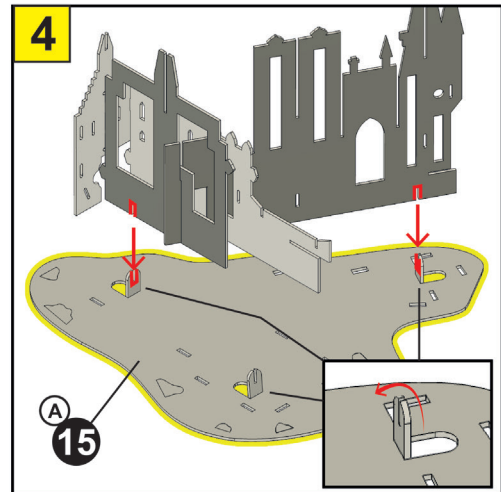

6x CARD SHEETS
3x PAPER SHEETS
6x L.E.D LIGHTS

**NEED HELP
TO BUILD?**

Scan Code For
Video Instruction
www.bladetoys.com/hpmk

FOR STRONGER
BUILD ADD PVA
GLUE TO JOINTS

BATTERY AND SET UP INFORMATION

GB WARNING! Not suitable for children under the age of 3 years due to small parts which may present a Choking Hazard and length of cord which may present a Strangulation Hazard. Adult supervision required at all times. Remove all packaging before giving this toy to a child. Read instructions before use. Please retain this information for future reference. Colour and contents may vary. Wipe clean with a dry cloth only, do not submerge in water.