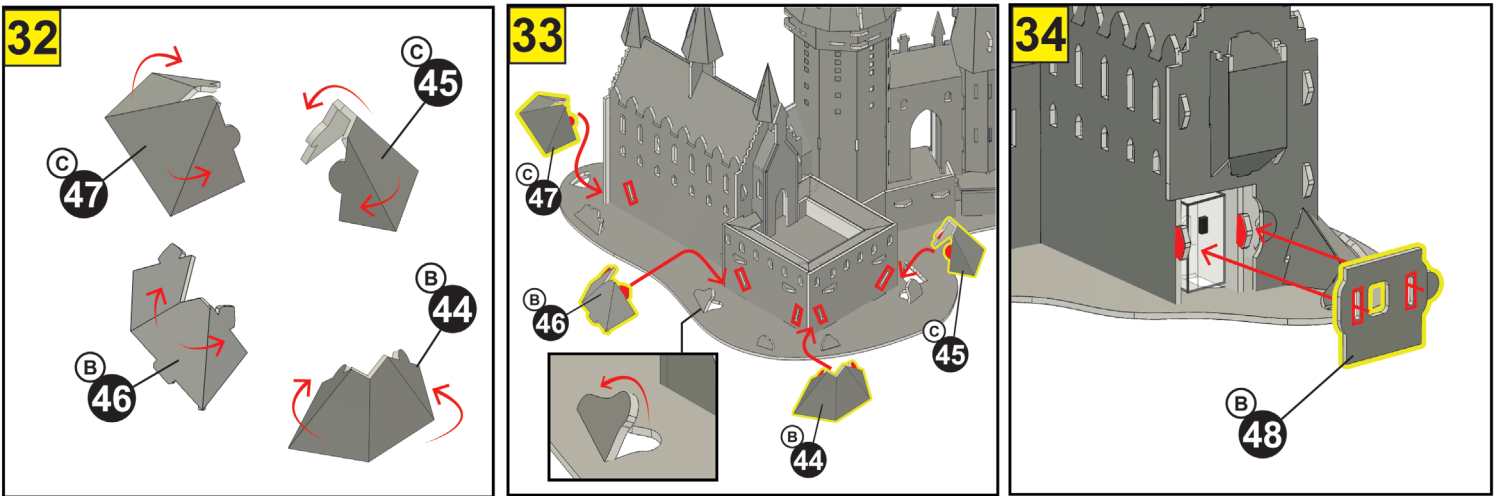

6x CARD SHEETS
3x PAPER SHEETS
6x L.E.D LIGHTS

**NEED HELP
TO BUILD?**

Scan Code For
Video Instruction
www.bladetoys.com/hpmk

FOR STRONGER
BUILD ADD PVA
GLUE TO JOINTS

BATTERY AND SET UP INFORMATION

GB WARNING! Not suitable for children under the age of 3 years due to small parts which may present a Choking Hazard and length of cord which may present a Strangulation Hazard. Adult supervision required at all times. Remove all packaging before giving this toy to a child. Read instructions before use. Please retain this information for future reference. Colour and contents may vary. Wipe clean with a dry cloth only, do not submerge in water.