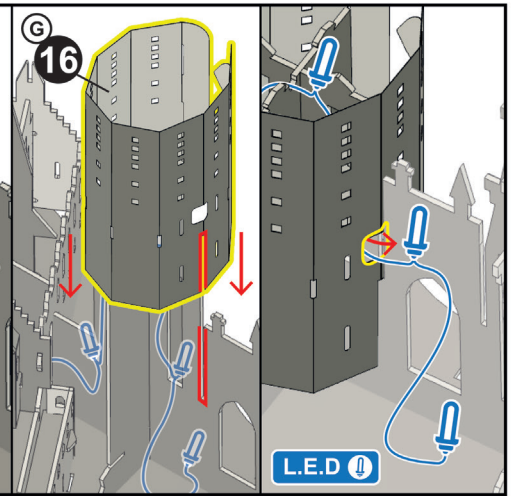

6x CARD SHEETS
3x PAPER SHEETS
6x L.E.D LIGHTS

**NEED HELP
TO BUILD?**

Scan Code For
Video Instruction
www.bladetoys.com/hpmk

FOR STRONGER
BUILD ADD PVA
GLUE TO JOINTS

BATTERY AND SET UP INFORMATION

GB WARNING! Not suitable for children under the age of 3 years due to small parts which may present a Choking Hazard and length of cord which may present a Strangulation Hazard. Adult supervision required at all times. Remove all packaging before giving this toy to a child. Read instructions before use. Please retain this information for future reference. Colour and contents may vary. Wipe clean with a dry cloth only, do not submerge in water.