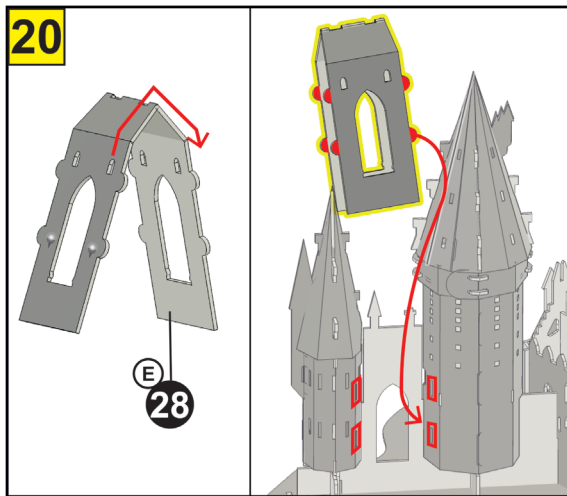

6x CARD SHEETS
3x PAPER SHEETS
6x L.E.D LIGHTS

**NEED HELP
TO BUILD?**

Scan Code For
Video Instruction
www.bladetoys.com/hpmk

FOR STRONGER
BUILD ADD PVA
GLUE TO JOINTS

BATTERY AND SET UP INFORMATION

GB WARNING! Not suitable for children under the age of 3 years due to small parts which may present a Choking Hazard and length of cord which may present a Strangulation Hazard. Adult supervision required at all times. Remove all packaging before giving this toy to a child. Read instructions before use. Please retain this information for future reference. Colour and contents may vary. Wipe clean with a dry cloth only, do not submerge in water.