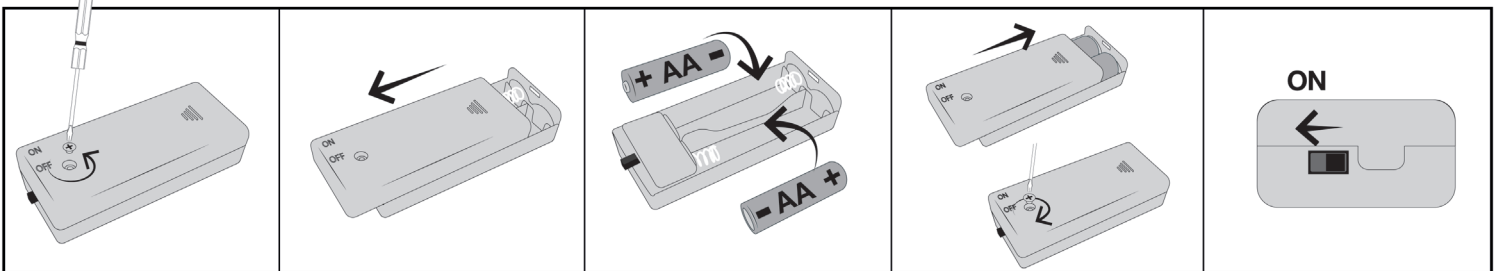

6x CARD SHEETS
3x PAPER SHEETS
6x L.E.D LIGHTS

**NEED HELP
TO BUILD?**

Scan Code For
Video Instruction
www.bladetoys.com/hpmk

FOR STRONGER
BUILD ADD PVA
GLUE TO JOINTS

BATTERY AND SET UP INFORMATION

GB WARNING! Not suitable for children under the age of 3 years due to small parts which may present a Choking Hazard and length of cord which may present a Strangulation Hazard. Adult supervision required at all times. Remove all packaging before giving this toy to a child. Read instructions before use. Please retain this information for future reference. Colour and contents may vary. Wipe clean with a dry cloth only, do not submerge in water.

Battery Safety information: Different types of batteries or new and used batteries are not to be mixed. Non rechargeable batteries are not to be recharged. Rechargeable batteries are to be removed from the toy before being recharged. Rechargeable batteries are only to be recharged under adult supervision. Exhausted batteries are to be removed from the toy. Supply terminals are not to be short circuited. Batteries are to be replaced by an adult. Batteries are to be inserted with the correct polarity. Alkaline batteries recommended. Do not dispose of batteries in fire as the battery may explode or leak. The wheellie bin symbol indicates that you should not dispose of this product and batteries in house hold waste. Please recycle where facilities exist. Check with your local authority or retailer for recycling advice.