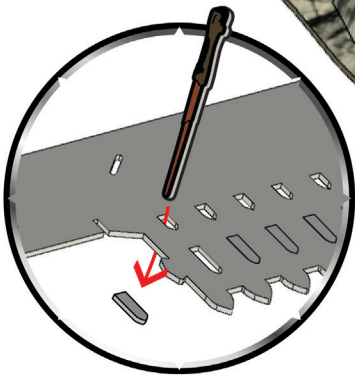

6x CARD SHEETS
3x PAPER SHEETS
6x L.E.D LIGHTS

**NEED HELP
TO BUILD?**

Scan Code For
Video Instruction
www.bladetoys.com/hpmk

FOR STRONGER
BUILD ADD PVA
GLUE TO JOINTS

BATTERY AND SET UP INFORMATION

GB WARNING! Not suitable for children under the age of 3 years due to small parts which may present a Choking Hazard and length of cord which may present a Strangulation Hazard. Adult supervision required at all times. Remove all packaging before giving this toy to a child. Read instructions before use. Please retain this information for future reference. Colour and contents may vary. Wipe clean with a dry cloth only, do not submerge in water.