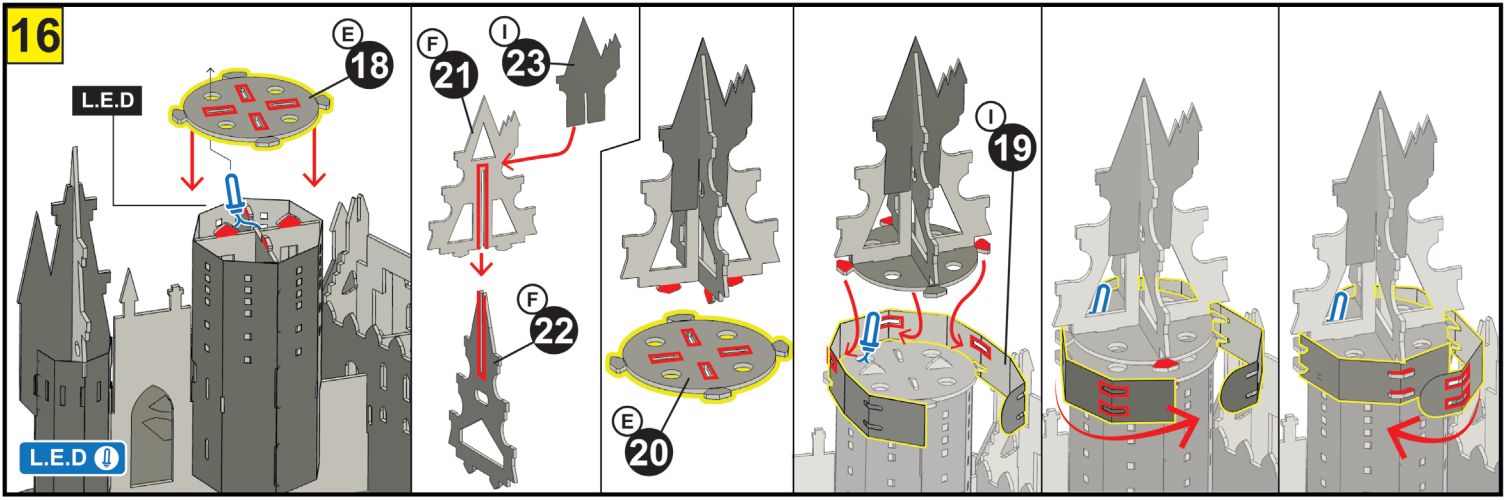

6x CARD SHEETS
3x PAPER SHEETS
6x L.E.D LIGHTS

**NEED HELP
TO BUILD?**

Scan Code For
Video Instruction
www.bladetoys.com/hpmk

FOR STRONGER
BUILD ADD PVA
GLUE TO JOINTS

BATTERY AND SET UP INFORMATION

GB WARNING! Not suitable for children under the age of 3 years due to small parts which may present a Choking Hazard and length of cord which may present a Strangulation Hazard. Adult supervision required at all times. Remove all packaging before giving this toy to a child. Read instructions before use. Please retain this information for future reference. Colour and contents may vary. Wipe clean with a dry cloth only, do not submerge in water.