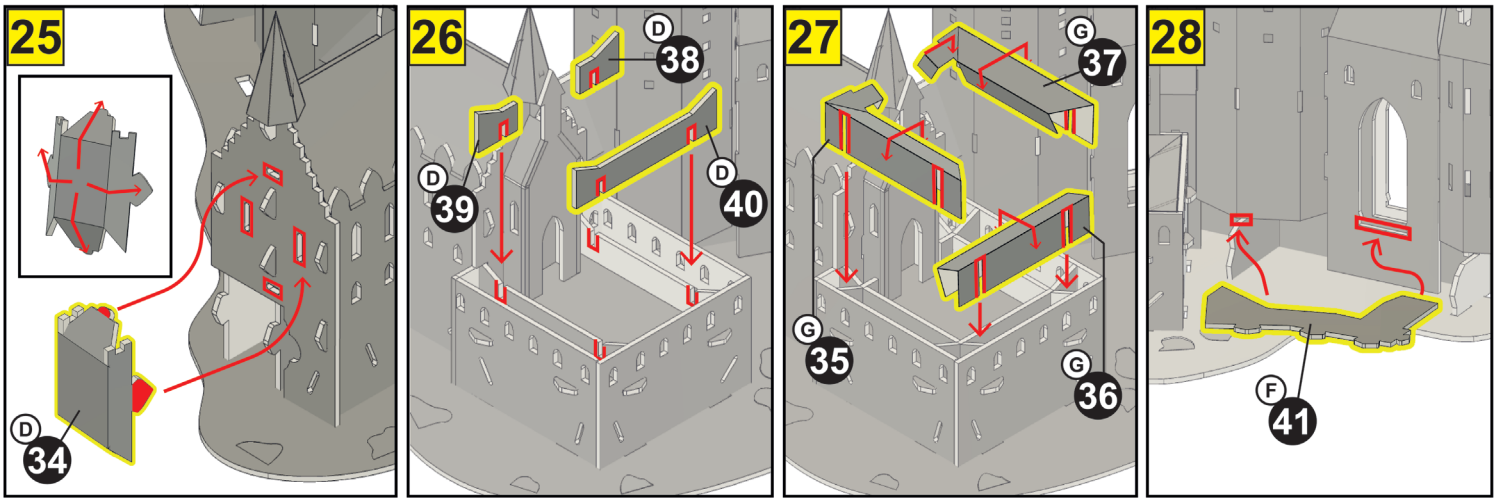

6x CARD SHEETS
3x PAPER SHEETS
6x L.E.D LIGHTS

**NEED HELP
TO BUILD?**

Scan Code For
Video Instruction
www.bladetoys.com/hpmk

FOR STRONGER
BUILD ADD PVA
GLUE TO JOINTS

BATTERY AND SET UP INFORMATION

GB WARNING! Not suitable for children under the age of 3 years due to small parts which may present a Choking Hazard and length of cord which may present a Strangulation Hazard. Adult supervision required at all times. Remove all packaging before giving this toy to a child. Read instructions before use. Please retain this information for future reference. Colour and contents may vary. Wipe clean with a dry cloth only, do not submerge in water.