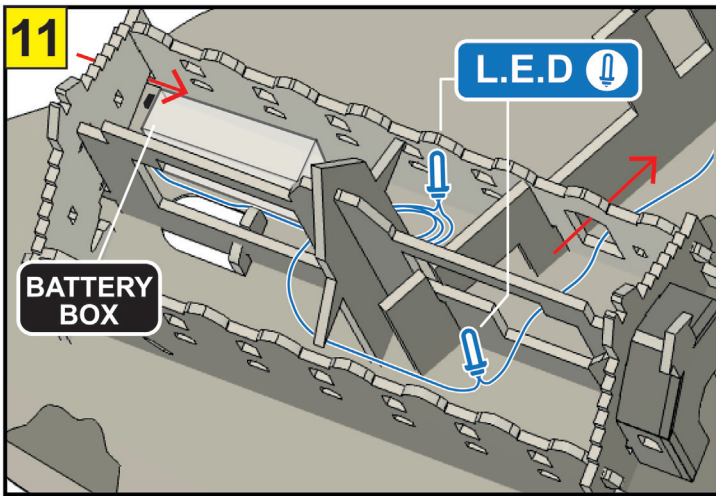

6x CARD SHEETS
3x PAPER SHEETS
6x L.E.D LIGHTS

**NEED HELP
TO BUILD?**

Scan Code For
Video Instruction
www.bladetoys.com/hpmk

FOR STRONGER
BUILD ADD PVA
GLUE TO JOINTS

BATTERY AND SET UP INFORMATION

GB WARNING! Not suitable for children under the age of 3 years due to small parts which may present a Choking Hazard and length of cord which may present a Strangulation Hazard. Adult supervision required at all times. Remove all packaging before giving this toy to a child. Read instructions before use. Please retain this information for future reference. Colour and contents may vary. Wipe clean with a dry cloth only, do not submerge in water.