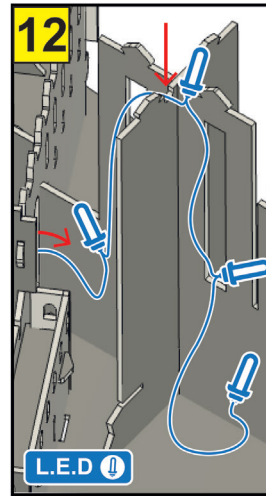

6x CARD SHEETS
3x PAPER SHEETS
6x L.E.D LIGHTS

**NEED HELP
TO BUILD?**

Scan Code For
Video Instruction
www.bladetoys.com/hpmk

FOR STRONGER
BUILD ADD PVA
GLUE TO JOINTS

BATTERY AND SET UP INFORMATION

GB WARNING! Not suitable for children under the age of 3 years due to small parts which may present a Choking Hazard and length of cord which may present a Strangulation Hazard. Adult supervision required at all times. Remove all packaging before giving this toy to a child. Read instructions before use. Please retain this information for future reference. Colour and contents may vary. Wipe clean with a dry cloth only, do not submerge in water.