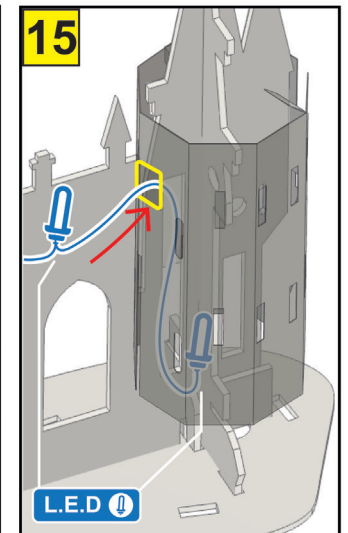

6x CARD SHEETS
3x PAPER SHEETS
6x L.E.D LIGHTS

**NEED HELP
TO BUILD?**

Scan Code For
Video Instruction
www.bladetoys.com/hpmk

FOR STRONGER
BUILD ADD PVA
GLUE TO JOINTS

BATTERY AND SET UP INFORMATION

GB WARNING! Not suitable for children under the age of 3 years due to small parts which may present a Choking Hazard and length of cord which may present a Strangulation Hazard. Adult supervision required at all times. Remove all packaging before giving this toy to a child. Read instructions before use. Please retain this information for future reference. Colour and contents may vary. Wipe clean with a dry cloth only, do not submerge in water.