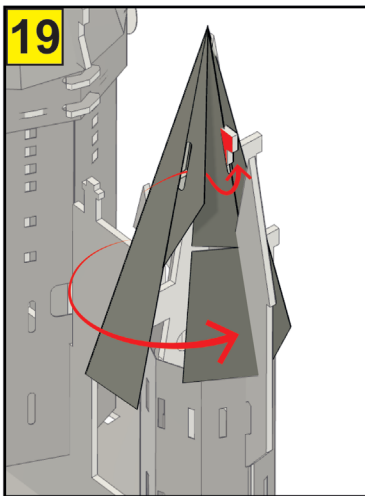

6x CARD SHEETS
3x PAPER SHEETS
6x L.E.D LIGHTS

**NEED HELP
TO BUILD?**

Scan Code For
Video Instruction
www.bladetoys.com/hpmk

FOR STRONGER
BUILD ADD PVA
GLUE TO JOINTS

BATTERY AND SET UP INFORMATION

GB WARNING! Not suitable for children under the age of 3 years due to small parts which may present a Choking Hazard and length of cord which may present a Strangulation Hazard. Adult supervision required at all times. Remove all packaging before giving this toy to a child. Read instructions before use. Please retain this information for future reference. Colour and contents may vary. Wipe clean with a dry cloth only, do not submerge in water.