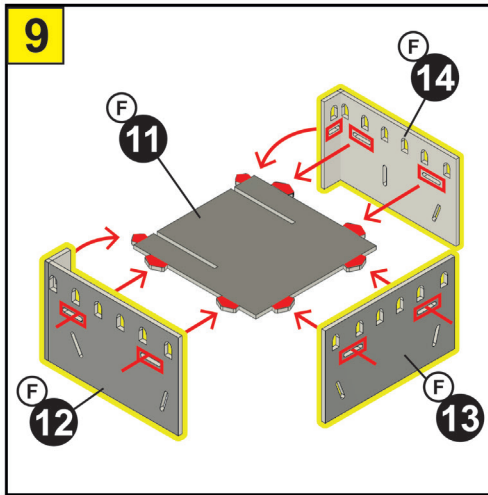

6x CARD SHEETS
3x PAPER SHEETS
6x L.E.D LIGHTS

**NEED HELP
TO BUILD?**

Scan Code For
Video Instruction
www.bladetoys.com/hpmk

FOR STRONGER
BUILD ADD PVA
GLUE TO JOINTS

BATTERY AND SET UP INFORMATION

GB WARNING! Not suitable for children under the age of 3 years due to small parts which may present a Choking Hazard and length of cord which may present a Strangulation Hazard. Adult supervision required at all times. Remove all packaging before giving this toy to a child. Read instructions before use. Please retain this information for future reference. Colour and contents may vary. Wipe clean with a dry cloth only, do not submerge in water.