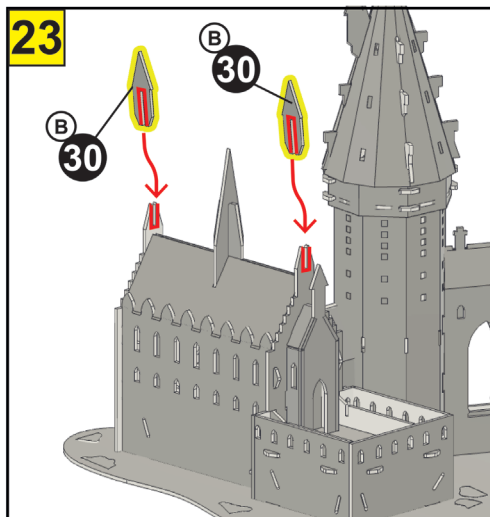

6x CARD SHEETS
3x PAPER SHEETS
6x L.E.D LIGHTS

**NEED HELP
TO BUILD?**

Scan Code For
Video Instruction
www.bladetoys.com/hpmk

FOR STRONGER
BUILD ADD PVA
GLUE TO JOINTS

BATTERY AND SET UP INFORMATION

GB WARNING! Not suitable for children under the age of 3 years due to small parts which may present a Choking Hazard and length of cord which may present a Strangulation Hazard. Adult supervision required at all times. Remove all packaging before giving this toy to a child. Read instructions before use. Please retain this information for future reference. Colour and contents may vary. Wipe clean with a dry cloth only, do not submerge in water.