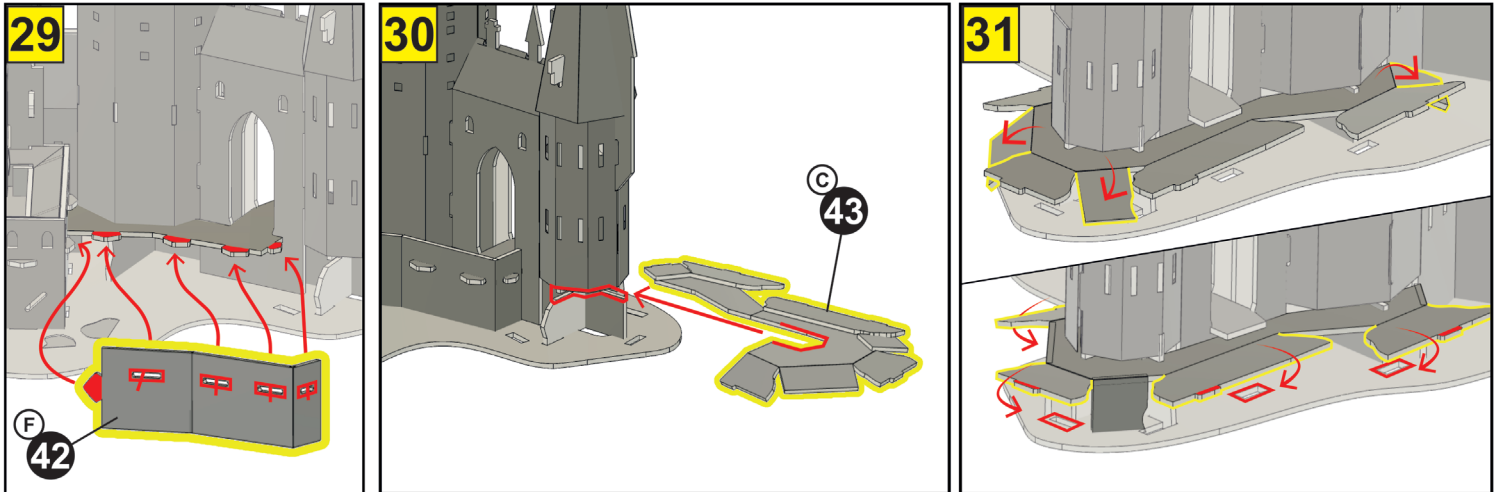

6x CARD SHEETS
3x PAPER SHEETS
6x L.E.D LIGHTS

**NEED HELP
TO BUILD?**

Scan Code For
Video Instruction
www.bladetoys.com/hpmk

FOR STRONGER
BUILD ADD PVA
GLUE TO JOINTS

BATTERY AND SET UP INFORMATION

GB WARNING! Not suitable for children under the age of 3 years due to small parts which may present a Choking Hazard and length of cord which may present a Strangulation Hazard. Adult supervision required at all times. Remove all packaging before giving this toy to a child. Read instructions before use. Please retain this information for future reference. Colour and contents may vary. Wipe clean with a dry cloth only, do not submerge in water.