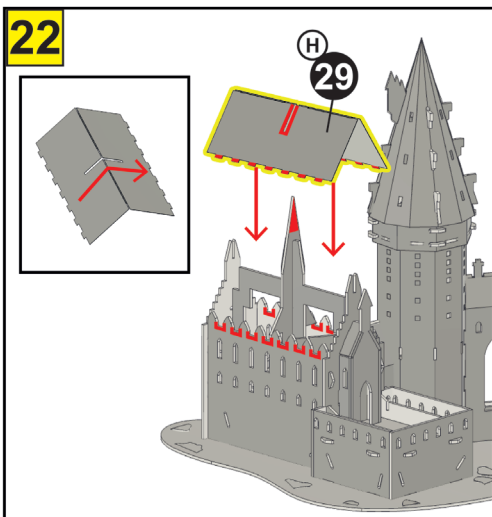

6x CARD SHEETS
3x PAPER SHEETS
6x L.E.D LIGHTS

**NEED HELP
TO BUILD?**

Scan Code For
Video Instruction
www.bladetoys.com/hpmk

FOR STRONGER
BUILD ADD PVA
GLUE TO JOINTS

BATTERY AND SET UP INFORMATION

GB WARNING! Not suitable for children under the age of 3 years due to small parts which may present a Choking Hazard and length of cord which may present a Strangulation Hazard. Adult supervision required at all times. Remove all packaging before giving this toy to a child. Read instructions before use. Please retain this information for future reference. Colour and contents may vary. Wipe clean with a dry cloth only, do not submerge in water.