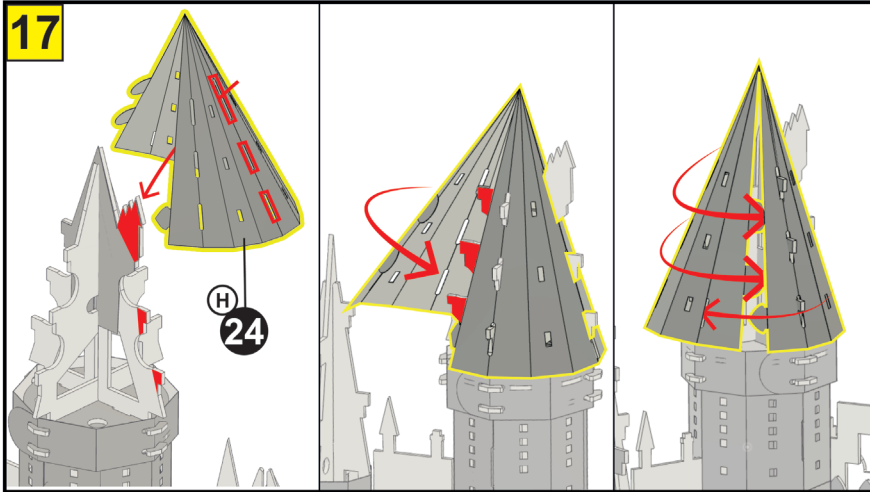

6x CARD SHEETS
3x PAPER SHEETS
6x L.E.D LIGHTS

**NEED HELP
TO BUILD?**

Scan Code For
Video Instruction
www.bladetoys.com/hpmk

FOR STRONGER
BUILD ADD PVA
GLUE TO JOINTS

BATTERY AND SET UP INFORMATION

GB WARNING! Not suitable for children under the age of 3 years due to small parts which may present a Choking Hazard and length of cord which may present a Strangulation Hazard. Adult supervision required at all times. Remove all packaging before giving this toy to a child. Read instructions before use. Please retain this information for future reference. Colour and contents may vary. Wipe clean with a dry cloth only, do not submerge in water.