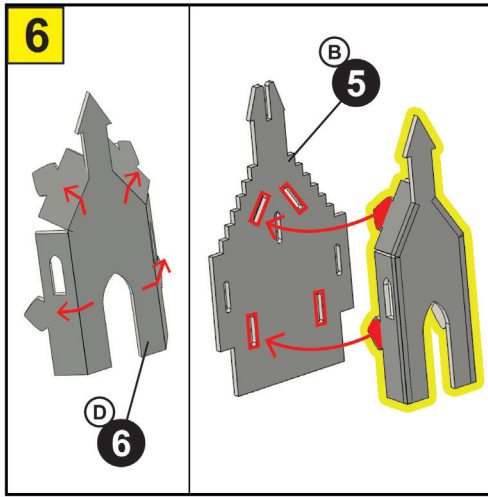

6x CARD SHEETS
3x PAPER SHEETS
6x L.E.D LIGHTS

**NEED HELP
TO BUILD?**

Scan Code For
Video Instruction
www.bladetoys.com/hpmk

FOR STRONGER
BUILD ADD PVA
GLUE TO JOINTS

BATTERY AND SET UP INFORMATION

GB WARNING! Not suitable for children under the age of 3 years due to small parts which may present a Choking Hazard and length of cord which may present a Strangulation Hazard. Adult supervision required at all times. Remove all packaging before giving this toy to a child. Read instructions before use. Please retain this information for future reference. Colour and contents may vary. Wipe clean with a dry cloth only, do not submerge in water.