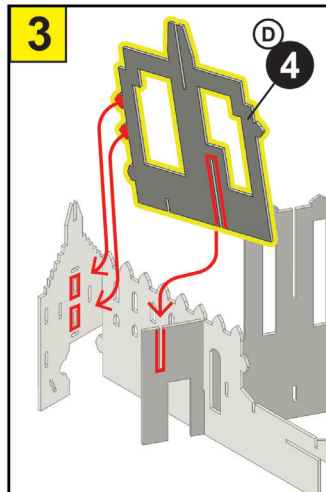

6x CARD SHEETS
3x PAPER SHEETS
6x L.E.D LIGHTS

**NEED HELP
TO BUILD?**

Scan Code For
Video Instruction
www.bladetoys.com/hpmk

FOR STRONGER
BUILD ADD PVA
GLUE TO JOINTS

BATTERY AND SET UP INFORMATION

GB WARNING! Not suitable for children under the age of 3 years due to small parts which may present a Choking Hazard and length of cord which may present a Strangulation Hazard. Adult supervision required at all times. Remove all packaging before giving this toy to a child. Read instructions before use. Please retain this information for future reference. Colour and contents may vary. Wipe clean with a dry cloth only, do not submerge in water.