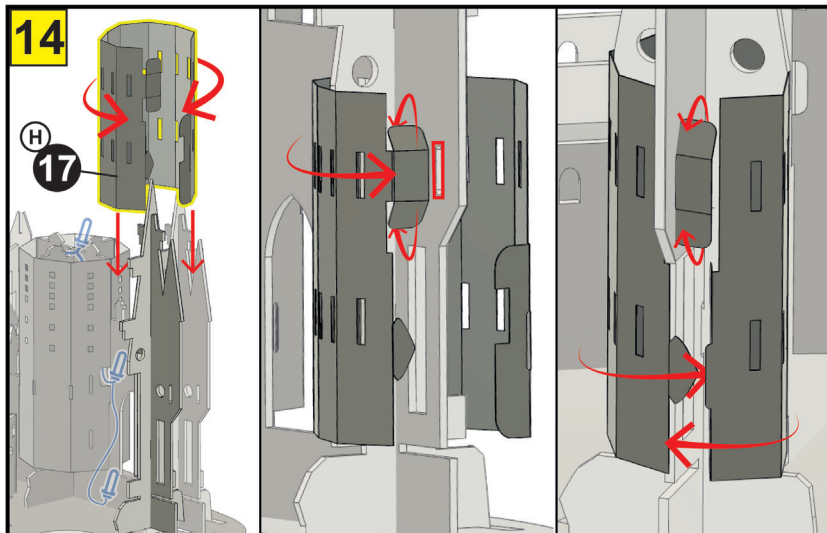

6x CARD SHEETS
3x PAPER SHEETS
6x L.E.D LIGHTS

**NEED HELP
TO BUILD?**

Scan Code For
Video Instruction
www.bladetoys.com/hpmk

FOR STRONGER
BUILD ADD PVA
GLUE TO JOINTS

BATTERY AND SET UP INFORMATION

GB WARNING! Not suitable for children under the age of 3 years due to small parts which may present a Choking Hazard and length of cord which may present a Strangulation Hazard. Adult supervision required at all times. Remove all packaging before giving this toy to a child. Read instructions before use. Please retain this information for future reference. Colour and contents may vary. Wipe clean with a dry cloth only, do not submerge in water.