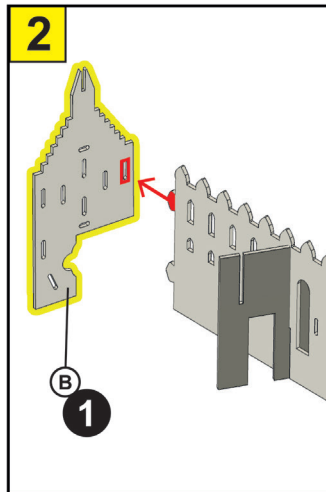

6x CARD SHEETS
3x PAPER SHEETS
6x L.E.D LIGHTS

**NEED HELP
TO BUILD?**

Scan Code For
Video Instruction
www.bladetoys.com/hpmk

FOR STRONGER
BUILD ADD PVA
GLUE TO JOINTS

BATTERY AND SET UP INFORMATION

GB WARNING! Not suitable for children under the age of 3 years due to small parts which may present a Choking Hazard and length of cord which may present a Strangulation Hazard. Adult supervision required at all times. Remove all packaging before giving this toy to a child. Read instructions before use. Please retain this information for future reference. Colour and contents may vary. Wipe clean with a dry cloth only, do not submerge in water.