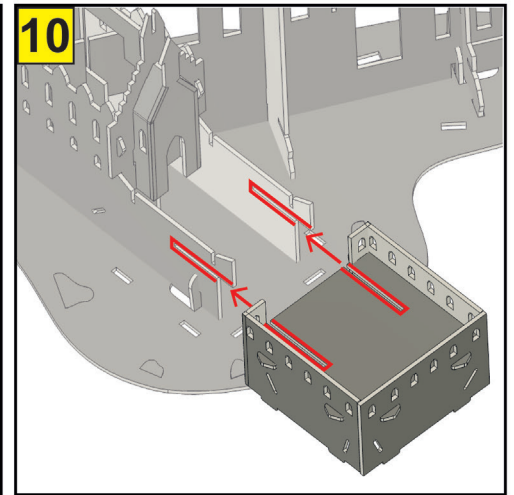

6x CARD SHEETS
3x PAPER SHEETS
6x L.E.D LIGHTS

**NEED HELP
TO BUILD?**

Scan Code For
Video Instruction
www.bladetoys.com/hpmk

FOR STRONGER
BUILD ADD PVA
GLUE TO JOINTS

BATTERY AND SET UP INFORMATION

GB WARNING! Not suitable for children under the age of 3 years due to small parts which may present a Choking Hazard and length of cord which may present a Strangulation Hazard. Adult supervision required at all times. Remove all packaging before giving this toy to a child. Read instructions before use. Please retain this information for future reference. Colour and contents may vary. Wipe clean with a dry cloth only, do not submerge in water.