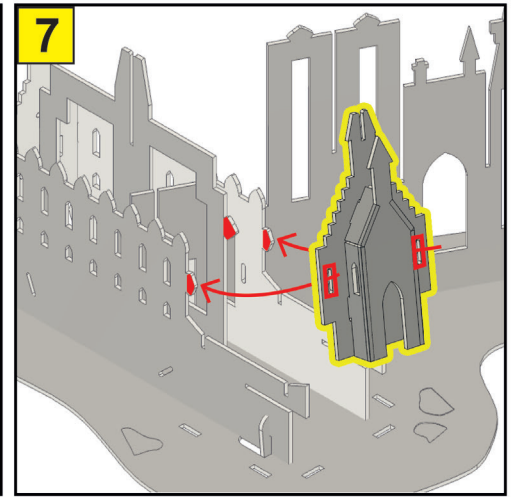

6x CARD SHEETS
3x PAPER SHEETS
6x L.E.D LIGHTS

**NEED HELP
TO BUILD?**

Scan Code For
Video Instruction
www.bladetoys.com/hpmk

FOR STRONGER
BUILD ADD PVA
GLUE TO JOINTS

BATTERY AND SET UP INFORMATION

GB WARNING! Not suitable for children under the age of 3 years due to small parts which may present a Choking Hazard and length of cord which may present a Strangulation Hazard. Adult supervision required at all times. Remove all packaging before giving this toy to a child. Read instructions before use. Please retain this information for future reference. Colour and contents may vary. Wipe clean with a dry cloth only, do not submerge in water.