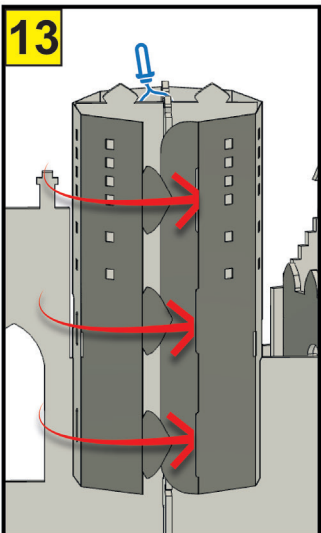

6x CARD SHEETS
3x PAPER SHEETS
6x L.E.D LIGHTS

**NEED HELP
TO BUILD?**

Scan Code For
Video Instruction
www.bladetoys.com/hpmk

FOR STRONGER
BUILD ADD PVA
GLUE TO JOINTS

BATTERY AND SET UP INFORMATION

GB WARNING! Not suitable for children under the age of 3 years due to small parts which may present a Choking Hazard and length of cord which may present a Strangulation Hazard. Adult supervision required at all times. Remove all packaging before giving this toy to a child. Read instructions before use. Please retain this information for future reference. Colour and contents may vary. Wipe clean with a dry cloth only, do not submerge in water.