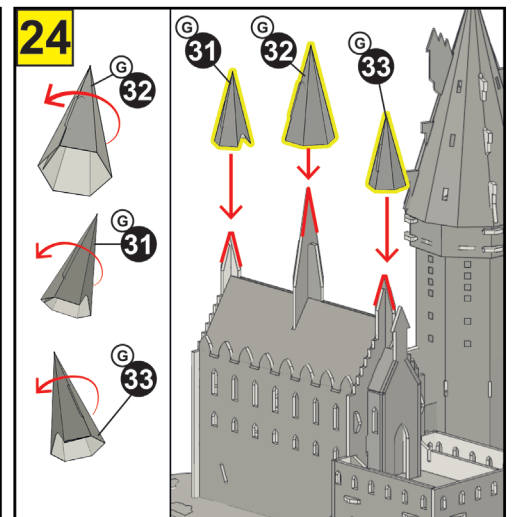

6x CARD SHEETS
3x PAPER SHEETS
6x L.E.D LIGHTS

**NEED HELP
TO BUILD?**

Scan Code For
Video Instruction
www.bladetoys.com/hpmk

FOR STRONGER
BUILD ADD PVA
GLUE TO JOINTS

BATTERY AND SET UP INFORMATION

GB WARNING! Not suitable for children under the age of 3 years due to small parts which may present a Choking Hazard and length of cord which may present a Strangulation Hazard. Adult supervision required at all times. Remove all packaging before giving this toy to a child. Read instructions before use. Please retain this information for future reference. Colour and contents may vary. Wipe clean with a dry cloth only, do not submerge in water.