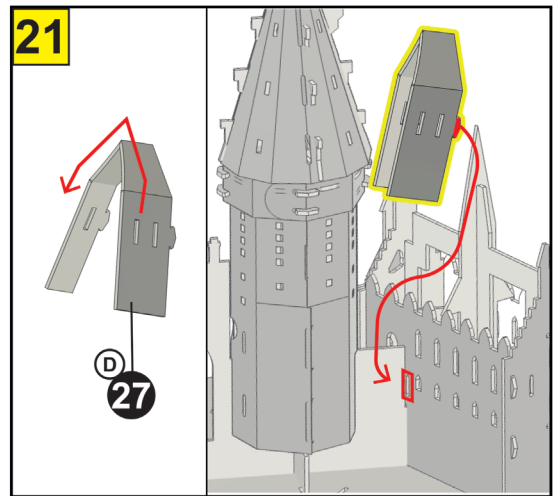

6x CARD SHEETS
3x PAPER SHEETS
6x L.E.D LIGHTS

**NEED HELP
TO BUILD?**

Scan Code For
Video Instruction
www.bladetoys.com/hpmk

FOR STRONGER
BUILD ADD PVA
GLUE TO JOINTS

BATTERY AND SET UP INFORMATION

GB WARNING! Not suitable for children under the age of 3 years due to small parts which may present a Choking Hazard and length of cord which may present a Strangulation Hazard. Adult supervision required at all times. Remove all packaging before giving this toy to a child. Read instructions before use. Please retain this information for future reference. Colour and contents may vary. Wipe clean with a dry cloth only, do not submerge in water.