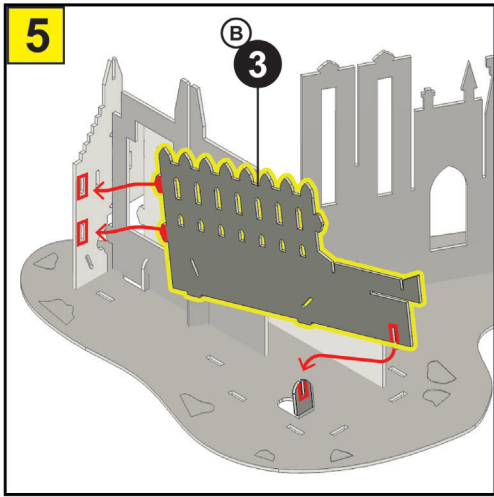

6x CARD SHEETS
3x PAPER SHEETS
6x L.E.D LIGHTS

**NEED HELP
TO BUILD?**

Scan Code For
Video Instruction
www.bladetoys.com/hpmk

FOR STRONGER
BUILD ADD PVA
GLUE TO JOINTS

BATTERY AND SET UP INFORMATION

GB WARNING! Not suitable for children under the age of 3 years due to small parts which may present a Choking Hazard and length of cord which may present a Strangulation Hazard. Adult supervision required at all times. Remove all packaging before giving this toy to a child. Read instructions before use. Please retain this information for future reference. Colour and contents may vary. Wipe clean with a dry cloth only, do not submerge in water.