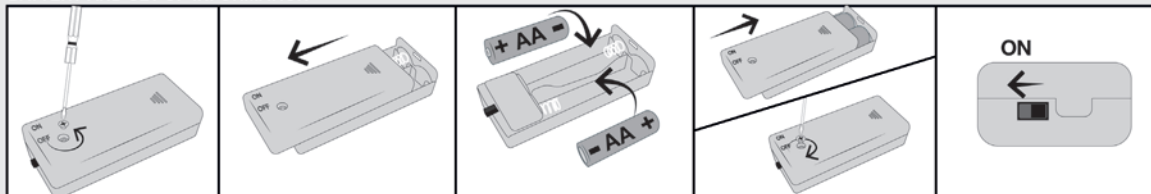

BATTERY AND SET UP INFORMATION

WARNING! Not suitable for children under the age of 3 years due to small parts which may present a Choking Hazard and length of cord which may present a Strangulation Hazard. Adult supervision required at all times. Remove all packaging before giving this toy to a child. Read instructions before use. Please retain this information for future reference. Colour and contents may vary. Wipe clean with a dry cloth only, do not submerge in water. **Battery Safety information:** Different types of batteries or new and used batteries are not to be mixed. Non rechargeable batteries are not to be recharged. Rechargeable batteries are to be removed from the toy before being recharged. Rechargeable batteries are only to be recharged under adult supervision. Exhausted batteries are to be removed from the toy. Supply terminals are not to be short circuited. Batteries are to be replaced by an adult. Batteries are to be inserted with the correct polarity. Alkaline batteries recommended. Do not dispose of batteries in fire as the battery may explode or leak. To prevent accidental operation please remove batteries and power packs when not in use. The whee bin symbol indicates that you should not dispose of this product and batteries in house hold waste. Please recycle where facilities exist. Check with your local authority or retailer for recycling advice.