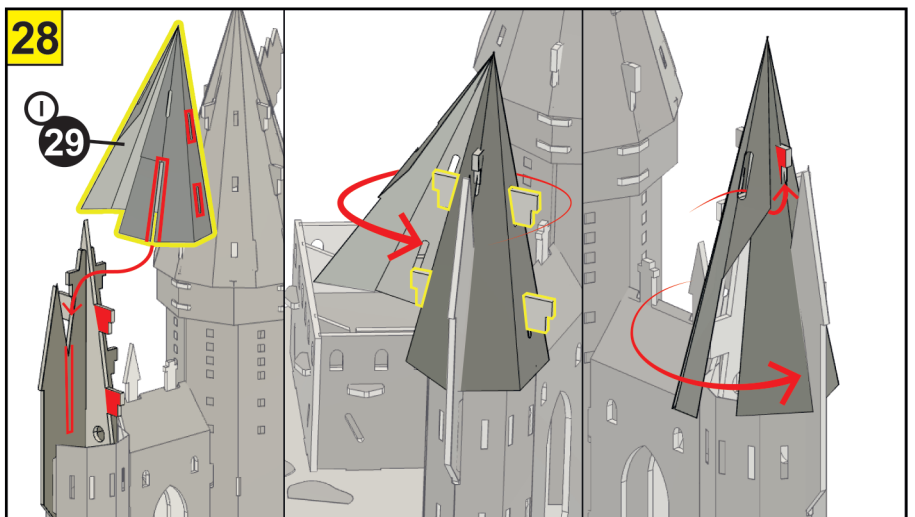

6x CARD SHEETS
3x PAPER SHEETS
6x L.E.D LIGHTS

Video Instruction
www.bladetoysz.com/hpmk

FOR STRONGER
BUILD ADD PVA
GLUE TO JOINTS

BATTERY AND SET UP INFORMATION

GB WARNING! Not suitable for children under the age of 3 years due to small parts which may present a Choking Hazard and length of cord which may present a Strangulation Hazard. Adult supervision required at all times. Remove all packaging before giving this toy to a child. Read instructions before use. Please retain this information for future reference. Colour and contents may vary. Wipe clean with a dry cloth only, do not submerge in water.