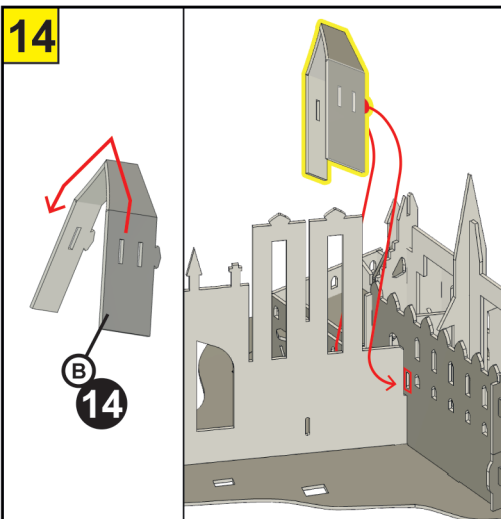

6x CARD SHEETS
3x PAPER SHEETS
6x L.E.D LIGHTS

Video Instruction
www.bladetoysz.com/hpmk

FOR STRONGER
BUILD ADD PVA
GLUE TO JOINTS

BATTERY AND SET UP INFORMATION

GB WARNING! Not suitable for children under the age of 3 years due to small parts which may present a Choking Hazard and length of cord which may present a Strangulation Hazard. Adult supervision required at all times. Remove all packaging before giving this toy to a child. Read instructions before use. Please retain this information for future reference. Colour and contents may vary. Wipe clean with a dry cloth only, do not submerge in water.