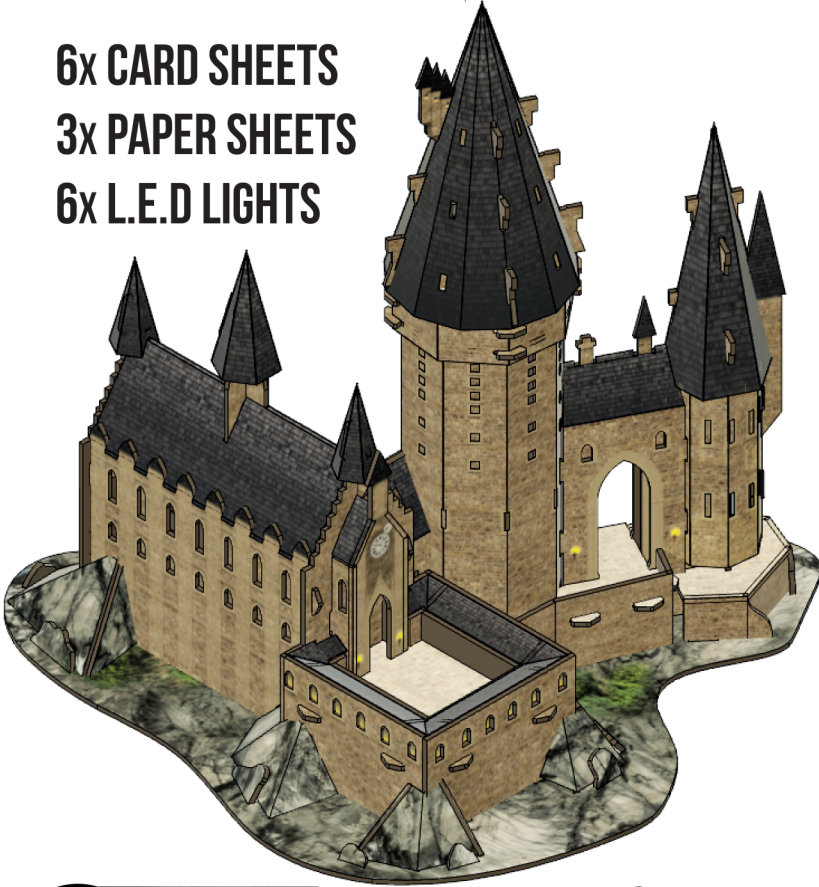

6x CARD SHEETS
3x PAPER SHEETS
6x L.E.D LIGHTS

Video Instruction
www.bladetoysz.com/hpmk

FOR STRONGER
BUILD ADD PVA
GLUE TO JOINTS

BATTERY AND SET UP INFORMATION

GB WARNING! Not suitable for children under the age of 3 years due to small parts which may present a Choking Hazard and length of cord which may present a Strangulation Hazard. Adult supervision required at all times. Remove all packaging before giving this toy to a child. Read instructions before use. Please retain this information for future reference. Colour and contents may vary. Wipe clean with a dry cloth only, do not submerge in water.