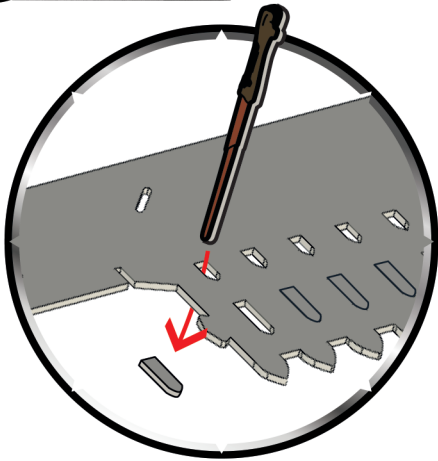

6x CARD SHEETS
3x PAPER SHEETS
6x L.E.D LIGHTS

Video Instruction
www.bladetoysz.com/hpmk

FOR STRONGER
BUILD ADD PVA
GLUE TO JOINTS

BATTERY AND SET UP INFORMATION

GB WARNING! Not suitable for children under the age of 3 years due to small parts which may present a Choking Hazard and length of cord which may present a Strangulation Hazard. Adult supervision required at all times. Remove all packaging before giving this toy to a child. Read instructions before use. Please retain this information for future reference. Colour and contents may vary. Wipe clean with a dry cloth only, do not submerge in water.

Battery Safety information: Different types of batteries or new and used batteries are not to be mixed. Non rechargeable batteries are not to be recharged. Rechargeable batteries are to be removed from the toy before being recharged. Rechargeable batteries are only to be recharged under adult supervision. Exhausted batteries are to be removed from the toy. Supply terminals are not to be short circuited. Batteries to be replaced by an adult. Batteries are to be inserted with the correct polarity. Alkaline batteries recommended. Do not dispose of batteries in fire as the battery may explode or leak. The wheelite bin symbol indicates that you should not dispose of this product and batteries in house hold waste. Please recycle where facilities exist. Check with your local authority or retailer for recycling advice.