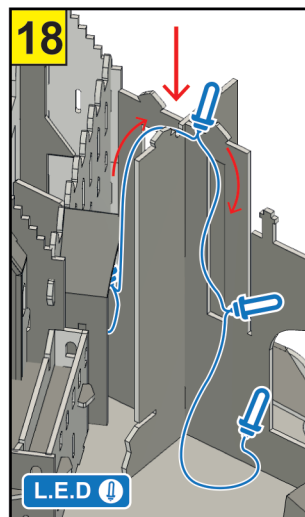

6x CARD SHEETS
3x PAPER SHEETS
6x L.E.D LIGHTS

Video Instruction
www.bladetoysz.com/hpmk

FOR STRONGER
BUILD ADD PVA
GLUE TO JOINTS

BATTERY AND SET UP INFORMATION

GB WARNING! Not suitable for children under the age of 3 years due to small parts which may present a Choking Hazard and length of cord which may present a Strangulation Hazard. Adult supervision required at all times. Remove all packaging before giving this toy to a child. Read instructions before use. Please retain this information for future reference. Colour and contents may vary. Wipe clean with a dry cloth only, do not submerge in water.