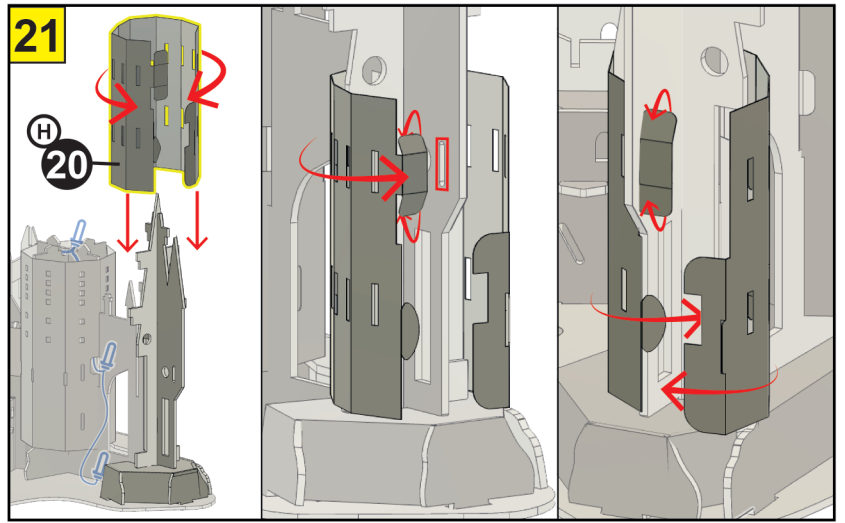

6x CARD SHEETS
3x PAPER SHEETS
6x L.E.D LIGHTS

Video Instruction
www.bladetoysz.com/hpmk

FOR STRONGER
BUILD ADD PVA
GLUE TO JOINTS

BATTERY AND SET UP INFORMATION

GB WARNING! Not suitable for children under the age of 3 years due to small parts which may present a Choking Hazard and length of cord which may present a Strangulation Hazard. Adult supervision required at all times. Remove all packaging before giving this toy to a child. Read instructions before use. Please retain this information for future reference. Colour and contents may vary. Wipe clean with a dry cloth only, do not submerge in water.