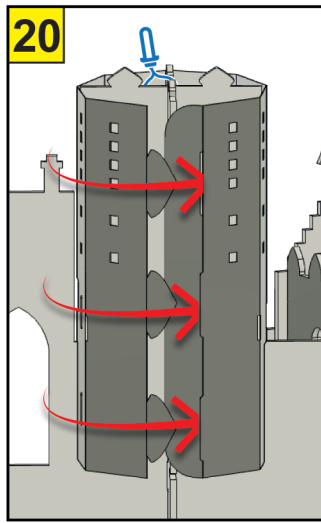

6x CARD SHEETS
3x PAPER SHEETS
6x L.E.D LIGHTS

Video Instruction
www.bladetoysz.com/hpmk

FOR STRONGER
BUILD ADD PVA
GLUE TO JOINTS

BATTERY AND SET UP INFORMATION

GB WARNING! Not suitable for children under the age of 3 years due to small parts which may present a Choking Hazard and length of cord which may present a Strangulation Hazard. Adult supervision required at all times. Remove all packaging before giving this toy to a child. Read instructions before use. Please retain this information for future reference. Colour and contents may vary. Wipe clean with a dry cloth only, do not submerge in water.