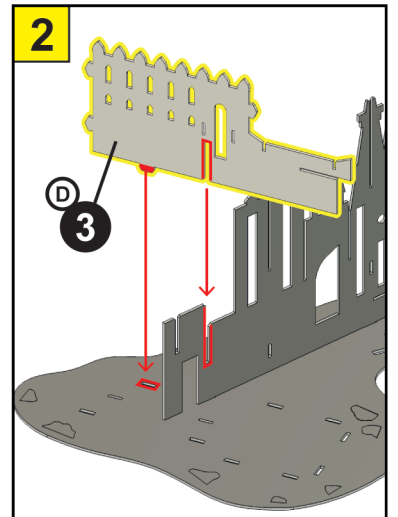

6x CARD SHEETS
3x PAPER SHEETS
6x L.E.D LIGHTS

Video Instruction
www.bladetoysz.com/hpmk

FOR STRONGER
BUILD ADD PVA
GLUE TO JOINTS

BATTERY AND SET UP INFORMATION

GB WARNING! Not suitable for children under the age of 3 years due to small parts which may present a Choking Hazard and length of cord which may present a Strangulation Hazard. Adult supervision required at all times. Remove all packaging before giving this toy to a child. Read instructions before use. Please retain this information for future reference. Colour and contents may vary. Wipe clean with a dry cloth only, do not submerge in water.