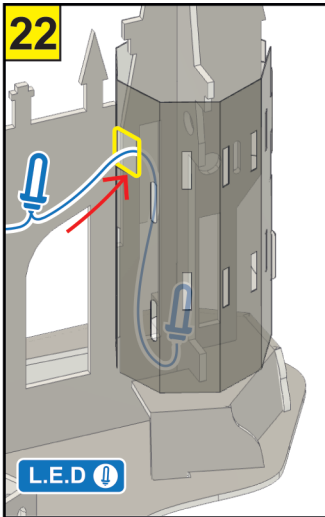

6x CARD SHEETS
3x PAPER SHEETS
6x L.E.D LIGHTS

Video Instruction
www.bladetoysz.com/hpmk

FOR STRONGER
BUILD ADD PVA
GLUE TO JOINTS

BATTERY AND SET UP INFORMATION

GB WARNING! Not suitable for children under the age of 3 years due to small parts which may present a Choking Hazard and length of cord which may present a Strangulation Hazard. Adult supervision required at all times. Remove all packaging before giving this toy to a child. Read instructions before use. Please retain this information for future reference. Colour and contents may vary. Wipe clean with a dry cloth only, do not submerge in water.