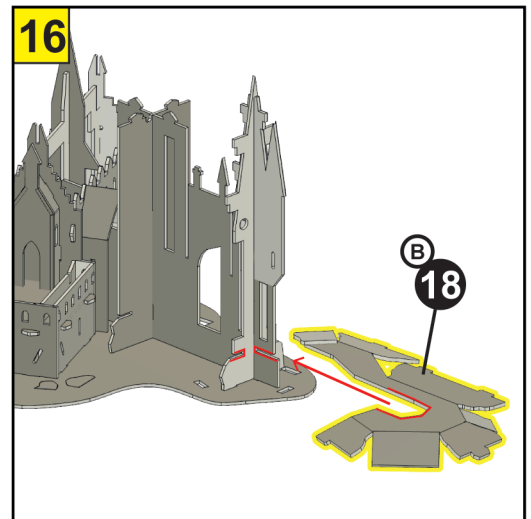

6x CARD SHEETS
3x PAPER SHEETS
6x L.E.D LIGHTS

Video Instruction
www.bladetoysz.com/hpmk

FOR STRONGER
BUILD ADD PVA
GLUE TO JOINTS

BATTERY AND SET UP INFORMATION

GB WARNING! Not suitable for children under the age of 3 years due to small parts which may present a Choking Hazard and length of cord which may present a Strangulation Hazard. Adult supervision required at all times. Remove all packaging before giving this toy to a child. Read instructions before use. Please retain this information for future reference. Colour and contents may vary. Wipe clean with a dry cloth only, do not submerge in water.