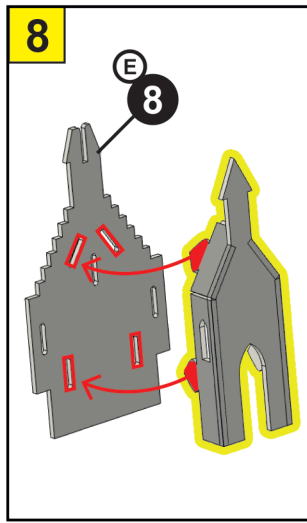

6x CARD SHEETS
3x PAPER SHEETS
6x L.E.D LIGHTS

Video Instruction
www.bladetoysz.com/hpmk

FOR STRONGER
BUILD ADD PVA
GLUE TO JOINTS

BATTERY AND SET UP INFORMATION

GB WARNING! Not suitable for children under the age of 3 years due to small parts which may present a Choking Hazard and length of cord which may present a Strangulation Hazard. Adult supervision required at all times. Remove all packaging before giving this toy to a child. Read instructions before use. Please retain this information for future reference. Colour and contents may vary. Wipe clean with a dry cloth only, do not submerge in water.