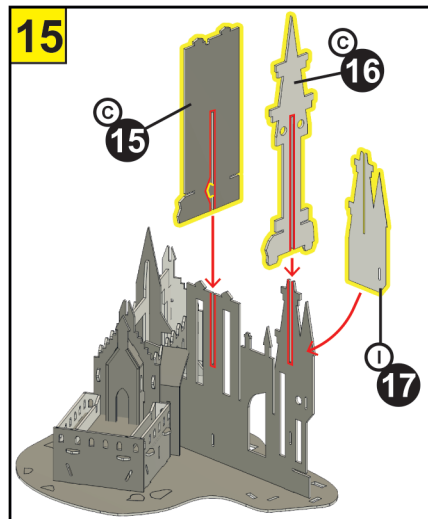

6x CARD SHEETS
3x PAPER SHEETS
6x L.E.D LIGHTS

Video Instruction
www.bladetoysz.com/hpmk

FOR STRONGER
BUILD ADD PVA
GLUE TO JOINTS

BATTERY AND SET UP INFORMATION

GB WARNING! Not suitable for children under the age of 3 years due to small parts which may present a Choking Hazard and length of cord which may present a Strangulation Hazard. Adult supervision required at all times. Remove all packaging before giving this toy to a child. Read instructions before use. Please retain this information for future reference. Colour and contents may vary. Wipe clean with a dry cloth only, do not submerge in water.