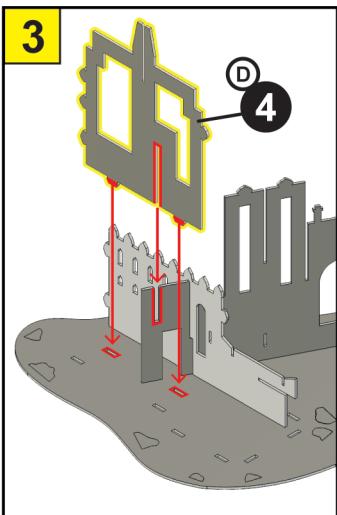

6x CARD SHEETS
3x PAPER SHEETS
6x L.E.D LIGHTS

Video Instruction
www.bladetoysz.com/hpmk

FOR STRONGER
BUILD ADD PVA
GLUE TO JOINTS

BATTERY AND SET UP INFORMATION

GB WARNING! Not suitable for children under the age of 3 years due to small parts which may present a Choking Hazard and length of cord which may present a Strangulation Hazard. Adult supervision required at all times. Remove all packaging before giving this toy to a child. Read instructions before use. Please retain this information for future reference. Colour and contents may vary. Wipe clean with a dry cloth only, do not submerge in water.

Battery Safety information: Different types of batteries or new and used batteries are not to be mixed. Non rechargeable batteries are not to be recharged. Rechargeable batteries are to be removed from the toy before being recharged. Rechargeable batteries are only to be recharged under adult supervision. Exhausted batteries are to be removed from the toy. Supply terminals are not to be short circuited. Batteries to be replaced by an adult. Batteries are to be inserted with the correct polarity. Alkaline batteries recommended. Do not dispose of batteries in fire as the battery may explode or leak. The wheelite bin symbol indicates that you should not dispose of this product and batteries in house hold waste. Please recycle where facilities exist. Check with your local authority or retailer for recycling advice.