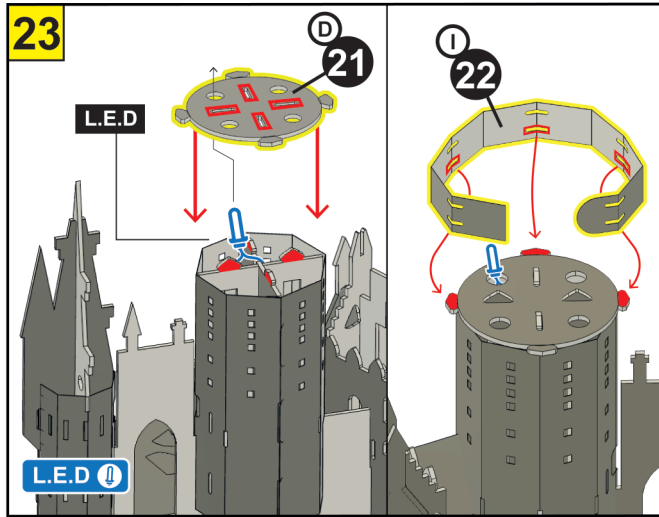

6x CARD SHEETS
3x PAPER SHEETS
6x L.E.D LIGHTS

Video Instruction
www.bladetoysz.com/hpmk

FOR STRONGER
BUILD ADD PVA
GLUE TO JOINTS

BATTERY AND SET UP INFORMATION

GB WARNING! Not suitable for children under the age of 3 years due to small parts which may present a Choking Hazard and length of cord which may present a Strangulation Hazard. Adult supervision required at all times. Remove all packaging before giving this toy to a child. Read instructions before use. Please retain this information for future reference. Colour and contents may vary. Wipe clean with a dry cloth only, do not submerge in water.