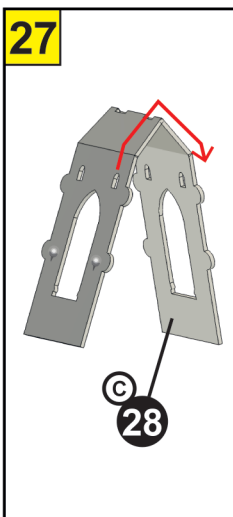

6x CARD SHEETS
3x PAPER SHEETS
6x L.E.D LIGHTS

Video Instruction
www.bladetoysz.com/hpmk

FOR STRONGER
BUILD ADD PVA
GLUE TO JOINTS

BATTERY AND SET UP INFORMATION

GB WARNING! Not suitable for children under the age of 3 years due to small parts which may present a Choking Hazard and length of cord which may present a Strangulation Hazard. Adult supervision required at all times. Remove all packaging before giving this toy to a child. Read instructions before use. Please retain this information for future reference. Colour and contents may vary. Wipe clean with a dry cloth only, do not submerge in water.