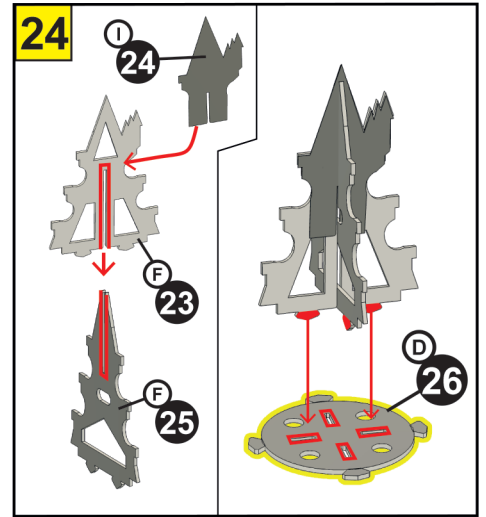

6x CARD SHEETS
3x PAPER SHEETS
6x L.E.D LIGHTS

Video Instruction
www.bladetoysz.com/hpmk

FOR STRONGER
BUILD ADD PVA
GLUE TO JOINTS

BATTERY AND SET UP INFORMATION

GB WARNING! Not suitable for children under the age of 3 years due to small parts which may present a Choking Hazard and length of cord which may present a Strangulation Hazard. Adult supervision required at all times. Remove all packaging before giving this toy to a child. Read instructions before use. Please retain this information for future reference. Colour and contents may vary. Wipe clean with a dry cloth only, do not submerge in water.