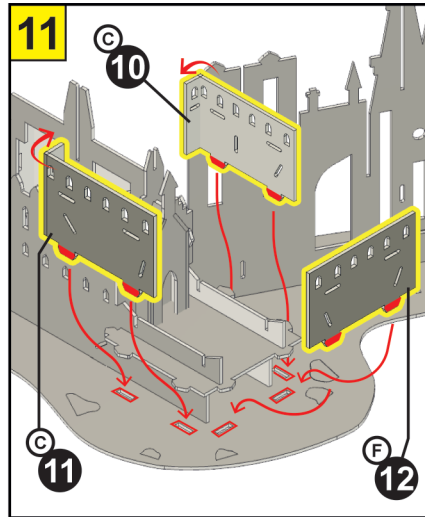

6x CARD SHEETS
3x PAPER SHEETS
6x L.E.D LIGHTS

Video Instruction
www.bladetoysz.com/hpmk

FOR STRONGER
BUILD ADD PVA
GLUE TO JOINTS

BATTERY AND SET UP INFORMATION

GB WARNING! Not suitable for children under the age of 3 years due to small parts which may present a Choking Hazard and length of cord which may present a Strangulation Hazard. Adult supervision required at all times. Remove all packaging before giving this toy to a child. Read instructions before use. Please retain this information for future reference. Colour and contents may vary. Wipe clean with a dry cloth only, do not submerge in water.

Battery Safety information: Different types of batteries or new and used batteries are not to be mixed. Non rechargeable batteries are not to be recharged. Rechargeable batteries are to be removed from the toy before being recharged. Rechargeable batteries are only to be recharged under adult supervision. Exhausted batteries are to be removed from the toy. Supply terminals are not to be short circuited. Batteries to be replaced by an adult. Batteries are to be inserted with the correct polarity. Alkaline batteries recommended. Do not dispose of batteries in fire as the battery may explode or leak. The wheelite bin symbol indicates that you should not dispose of this product and batteries in house hold waste. Please recycle where facilities exist. Check with your local authority or retailer for recycling advice.