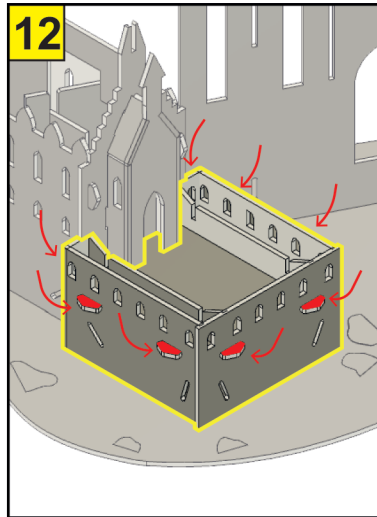

6x CARD SHEETS
3x PAPER SHEETS
6x L.E.D LIGHTS

Video Instruction
www.bladetoysz.com/hpmk

FOR STRONGER
BUILD ADD PVA
GLUE TO JOINTS

BATTERY AND SET UP INFORMATION

GB WARNING! Not suitable for children under the age of 3 years due to small parts which may present a Choking Hazard and length of cord which may present a Strangulation Hazard. Adult supervision required at all times. Remove all packaging before giving this toy to a child. Read instructions before use. Please retain this information for future reference. Colour and contents may vary. Wipe clean with a dry cloth only, do not submerge in water.