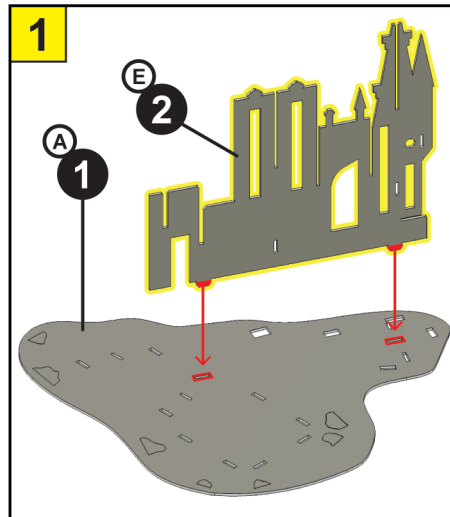

6x CARD SHEETS
3x PAPER SHEETS
6x L.E.D LIGHTS

Video Instruction
www.bladetoysz.com/hpmk

FOR STRONGER
BUILD ADD PVA
GLUE TO JOINTS

BATTERY AND SET UP INFORMATION

GB WARNING! Not suitable for children under the age of 3 years due to small parts which may present a Choking Hazard and length of cord which may present a Strangulation Hazard. Adult supervision required at all times. Remove all packaging before giving this toy to a child. Read instructions before use. Please retain this information for future reference. Colour and contents may vary. Wipe clean with a dry cloth only, do not submerge in water.