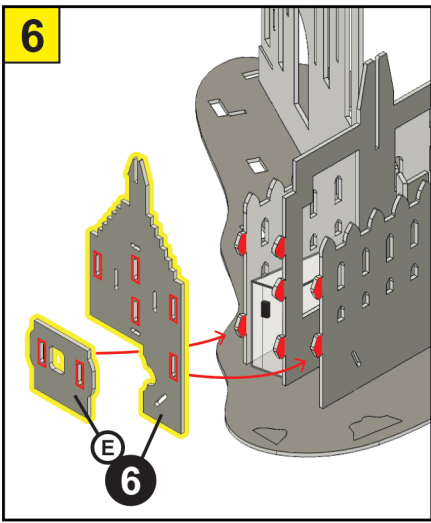

6x CARD SHEETS
3x PAPER SHEETS
6x L.E.D LIGHTS

Video Instruction
www.bladetoysz.com/hpmk

FOR STRONGER
BUILD ADD PVA
GLUE TO JOINTS

BATTERY AND SET UP INFORMATION

GB WARNING! Not suitable for children under the age of 3 years due to small parts which may present a Choking Hazard and length of cord which may present a Strangulation Hazard. Adult supervision required at all times. Remove all packaging before giving this toy to a child. Read instructions before use. Please retain this information for future reference. Colour and contents may vary. Wipe clean with a dry cloth only, do not submerge in water.

Battery Safety information: Different types of batteries or new and used batteries are not to be mixed. Non rechargeable batteries are not to be recharged. Rechargeable batteries are to be removed from the toy before being recharged. Rechargeable batteries are only to be recharged under adult supervision. Exhausted batteries are to be removed from the toy. Supply terminals are not to be short circuited. Batteries to be replaced by an adult. Batteries are to be inserted with the correct polarity. Alkaline batteries recommended. Do not dispose of batteries in fire as the battery may explode or leak. The wheelite bin symbol indicates that you should not dispose of this product and batteries in house hold waste. Please recycle where facilities exist. Check with your local authority or retailer for recycling advice.