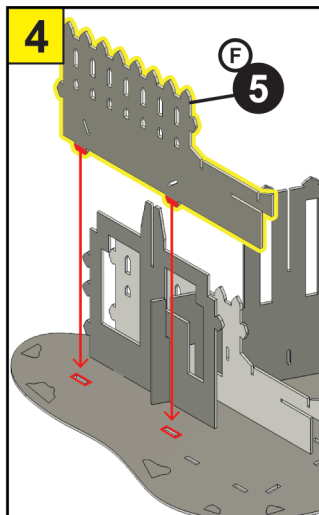

6x CARD SHEETS
3x PAPER SHEETS
6x L.E.D LIGHTS

Video Instruction
www.bladetoysz.com/hpmk

FOR STRONGER
BUILD ADD PVA
GLUE TO JOINTS

BATTERY AND SET UP INFORMATION

GB WARNING! Not suitable for children under the age of 3 years due to small parts which may present a Choking Hazard and length of cord which may present a Strangulation Hazard. Adult supervision required at all times. Remove all packaging before giving this toy to a child. Read instructions before use. Please retain this information for future reference. Colour and contents may vary. Wipe clean with a dry cloth only, do not submerge in water.