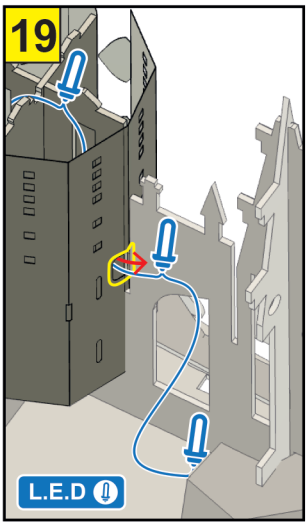

6x CARD SHEETS
3x PAPER SHEETS
6x L.E.D LIGHTS

Video Instruction
www.bladetoysz.com/hpmk

FOR STRONGER
BUILD ADD PVA
GLUE TO JOINTS

BATTERY AND SET UP INFORMATION

GB WARNING! Not suitable for children under the age of 3 years due to small parts which may present a Choking Hazard and length of cord which may present a Strangulation Hazard. Adult supervision required at all times. Remove all packaging before giving this toy to a child. Read instructions before use. Please retain this information for future reference. Colour and contents may vary. Wipe clean with a dry cloth only, do not submerge in water.

Battery Safety information: Different types of batteries or new and used batteries are not to be mixed. Non rechargeable batteries are not to be recharged. Rechargeable batteries are to be removed from the toy before being recharged. Rechargeable batteries are only to be recharged under adult supervision. Exhausted batteries are to be removed from the toy. Supply terminals are not to be short circuited. Batteries to be replaced by an adult. Batteries are to be inserted with the correct polarity. Alkaline batteries recommended. Do not dispose of batteries in fire as the battery may explode or leak. The wheelite bin symbol indicates that you should not dispose of this product and batteries in house hold waste. Please recycle where facilities exist. Check with your local authority or retailer for recycling advice.