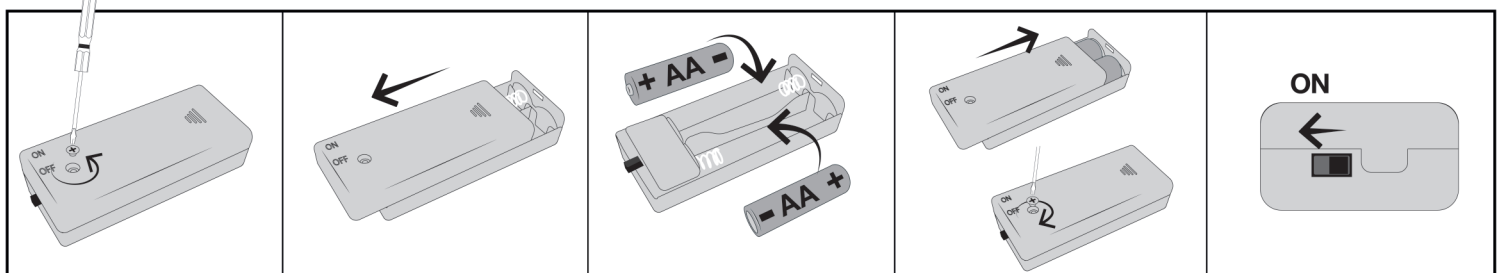

6x CARD SHEETS
3x PAPER SHEETS
6x L.E.D LIGHTS

Video Instruction
www.bladetoysz.com/hpmk

FOR STRONGER
BUILD ADD PVA
GLUE TO JOINTS

BATTERY AND SET UP INFORMATION

GB WARNING! Not suitable for children under the age of 3 years due to small parts which may present a Choking Hazard and length of cord which may present a Strangulation Hazard. Adult supervision required at all times. Remove all packaging before giving this toy to a child. Read instructions before use. Please retain this information for future reference. Colour and contents may vary. Wipe clean with a dry cloth only, do not submerge in water.

Battery Safety information: Different types of batteries or new and used batteries are not to be mixed. Non rechargeable batteries are not to be recharged. Rechargeable batteries are to be removed from the toy before being recharged. Rechargeable batteries are only to be recharged under adult supervision. Exhausted batteries are to be removed from the toy. Supply terminals are not to be short circuited. Batteries to be replaced by an adult. Batteries are to be inserted with the correct polarity. Alkaline batteries recommended. Do not dispose of batteries in fire as the battery may explode or leak. The wheelite bin symbol indicates that you should not dispose of this product and batteries in house hold waste. Please recycle where facilities exist. Check with your local authority or retailer for recycling advice.