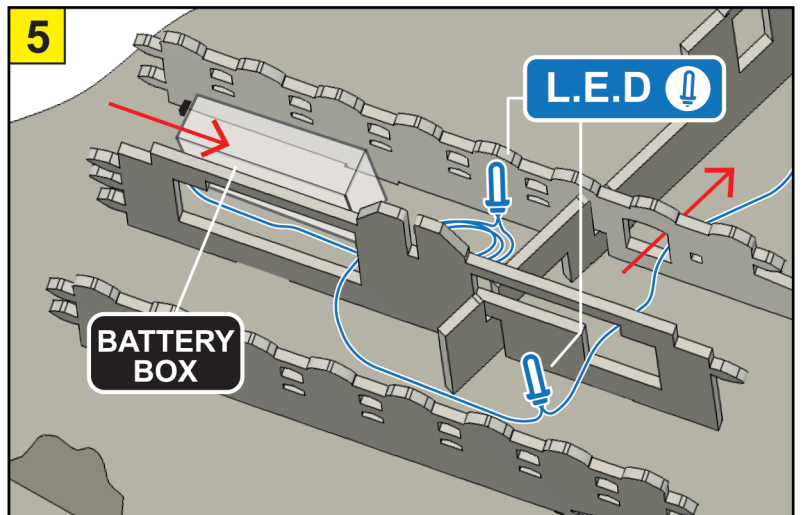

6x CARD SHEETS
3x PAPER SHEETS
6x L.E.D LIGHTS

Video Instruction
www.bladetoysz.com/hpmk

FOR STRONGER
BUILD ADD PVA
GLUE TO JOINTS

BATTERY AND SET UP INFORMATION

GB WARNING! Not suitable for children under the age of 3 years due to small parts which may present a Choking Hazard and length of cord which may present a Strangulation Hazard. Adult supervision required at all times. Remove all packaging before giving this toy to a child. Read instructions before use. Please retain this information for future reference. Colour and contents may vary. Wipe clean with a dry cloth only, do not submerge in water.