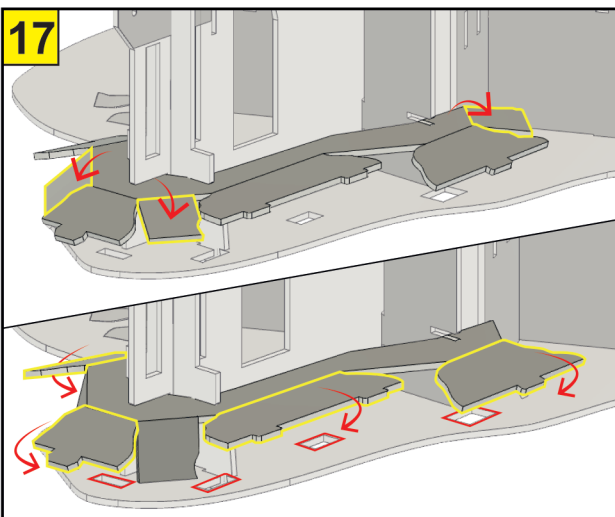

6x CARD SHEETS
3x PAPER SHEETS
6x L.E.D LIGHTS

Video Instruction
www.bladetoysz.com/hpmk

FOR STRONGER
BUILD ADD PVA
GLUE TO JOINTS

BATTERY AND SET UP INFORMATION

GB WARNING! Not suitable for children under the age of 3 years due to small parts which may present a Choking Hazard and length of cord which may present a Strangulation Hazard. Adult supervision required at all times. Remove all packaging before giving this toy to a child. Read instructions before use. Please retain this information for future reference. Colour and contents may vary. Wipe clean with a dry cloth only, do not submerge in water.