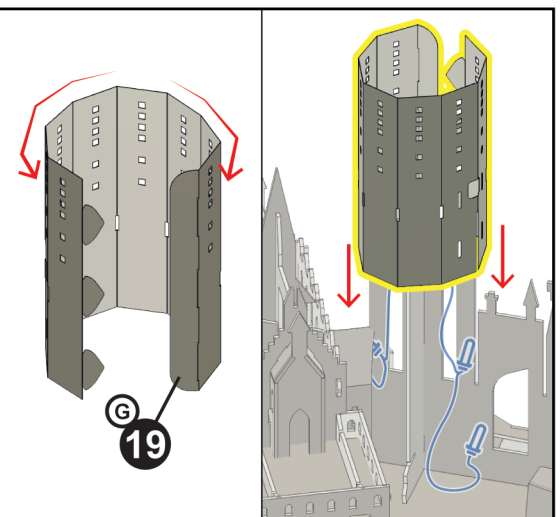

6x CARD SHEETS
3x PAPER SHEETS
6x L.E.D LIGHTS

Video Instruction
www.bladetoysz.com/hpmk

FOR STRONGER
BUILD ADD PVA
GLUE TO JOINTS

BATTERY AND SET UP INFORMATION

GB WARNING! Not suitable for children under the age of 3 years due to small parts which may present a Choking Hazard and length of cord which may present a Strangulation Hazard. Adult supervision required at all times. Remove all packaging before giving this toy to a child. Read instructions before use. Please retain this information for future reference. Colour and contents may vary. Wipe clean with a dry cloth only, do not submerge in water.