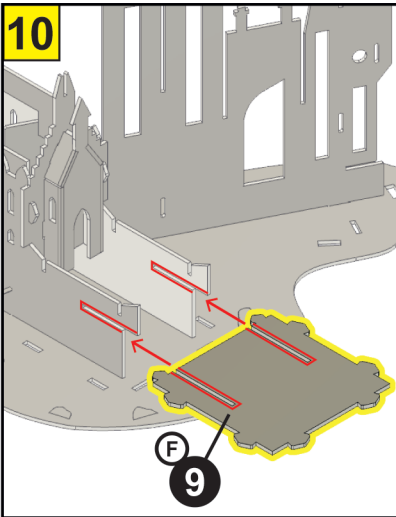

6x CARD SHEETS
3x PAPER SHEETS
6x L.E.D LIGHTS

Video Instruction
www.bladetoysz.com/hpmk

FOR STRONGER
BUILD ADD PVA
GLUE TO JOINTS

BATTERY AND SET UP INFORMATION

GB WARNING! Not suitable for children under the age of 3 years due to small parts which may present a Choking Hazard and length of cord which may present a Strangulation Hazard. Adult supervision required at all times. Remove all packaging before giving this toy to a child. Read instructions before use. Please retain this information for future reference. Colour and contents may vary. Wipe clean with a dry cloth only, do not submerge in water.