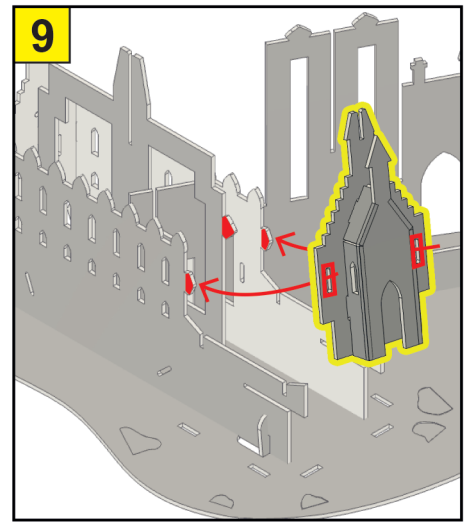

6x CARD SHEETS
3x PAPER SHEETS
6x L.E.D LIGHTS

Video Instruction
www.bladetoysz.com/hpmk

FOR STRONGER
BUILD ADD PVA
GLUE TO JOINTS

BATTERY AND SET UP INFORMATION

GB WARNING! Not suitable for children under the age of 3 years due to small parts which may present a Choking Hazard and length of cord which may present a Strangulation Hazard. Adult supervision required at all times. Remove all packaging before giving this toy to a child. Read instructions before use. Please retain this information for future reference. Colour and contents may vary. Wipe clean with a dry cloth only, do not submerge in water.