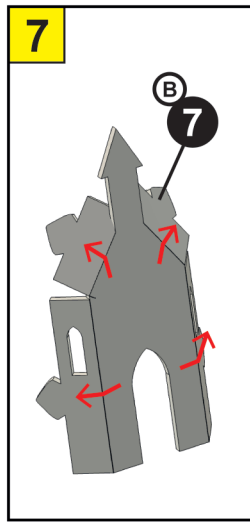

6x CARD SHEETS
3x PAPER SHEETS
6x L.E.D LIGHTS

Video Instruction
www.bladetoysz.com/hpmk

FOR STRONGER
BUILD ADD PVA
GLUE TO JOINTS

BATTERY AND SET UP INFORMATION

GB WARNING! Not suitable for children under the age of 3 years due to small parts which may present a Choking Hazard and length of cord which may present a Strangulation Hazard. Adult supervision required at all times. Remove all packaging before giving this toy to a child. Read instructions before use. Please retain this information for future reference. Colour and contents may vary. Wipe clean with a dry cloth only, do not submerge in water.