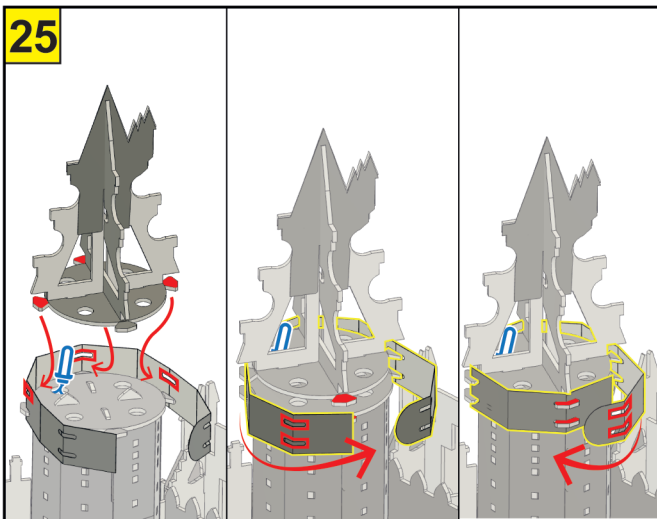

6x CARD SHEETS
3x PAPER SHEETS
6x L.E.D LIGHTS

Video Instruction
www.bladetoysz.com/hpmk

FOR STRONGER
BUILD ADD PVA
GLUE TO JOINTS

BATTERY AND SET UP INFORMATION

GB WARNING! Not suitable for children under the age of 3 years due to small parts which may present a Choking Hazard and length of cord which may present a Strangulation Hazard. Adult supervision required at all times. Remove all packaging before giving this toy to a child. Read instructions before use. Please retain this information for future reference. Colour and contents may vary. Wipe clean with a dry cloth only, do not submerge in water.