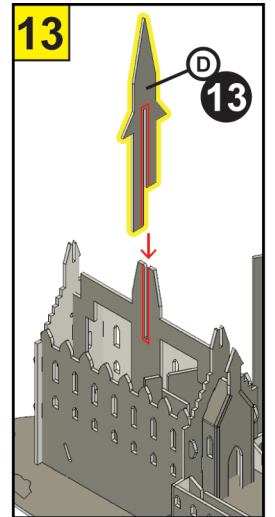

6x CARD SHEETS
3x PAPER SHEETS
6x L.E.D LIGHTS

Video Instruction
www.bladetoysz.com/hpmk

FOR STRONGER
BUILD ADD PVA
GLUE TO JOINTS

BATTERY AND SET UP INFORMATION

GB WARNING! Not suitable for children under the age of 3 years due to small parts which may present a Choking Hazard and length of cord which may present a Strangulation Hazard. Adult supervision required at all times. Remove all packaging before giving this toy to a child. Read instructions before use. Please retain this information for future reference. Colour and contents may vary. Wipe clean with a dry cloth only, do not submerge in water.