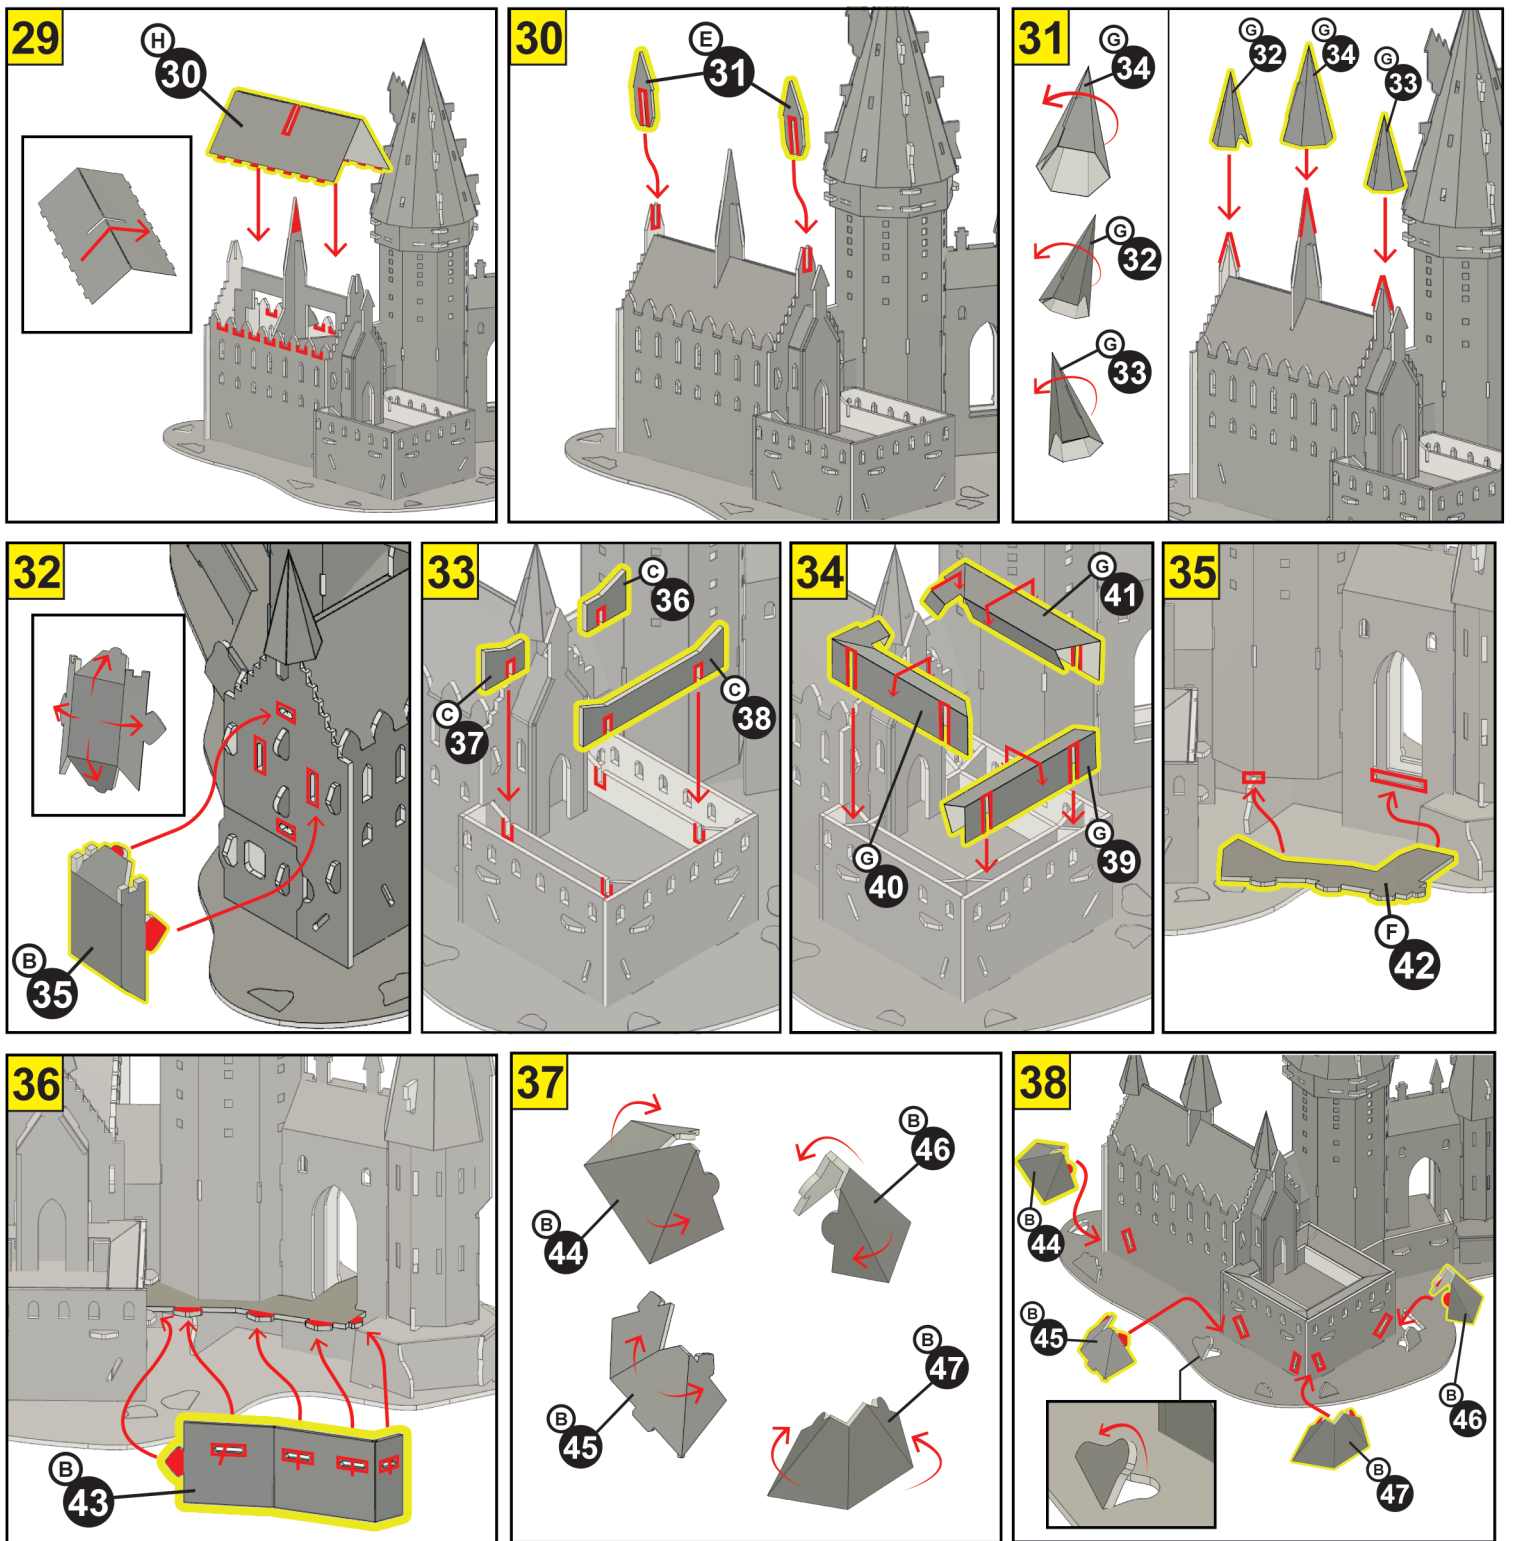

6x CARD SHEETS
3x PAPER SHEETS
6x L.E.D LIGHTS

Video Instruction
www.bladetoysz.com/hpmk

FOR STRONGER
BUILD ADD PVA
GLUE TO JOINTS

BATTERY AND SET UP INFORMATION

GB WARNING! Not suitable for children under the age of 3 years due to small parts which may present a Choking Hazard and length of cord which may present a Strangulation Hazard. Adult supervision required at all times. Remove all packaging before giving this toy to a child. Read instructions before use. Please retain this information for future reference. Colour and contents may vary. Wipe clean with a dry cloth only, do not submerge in water.