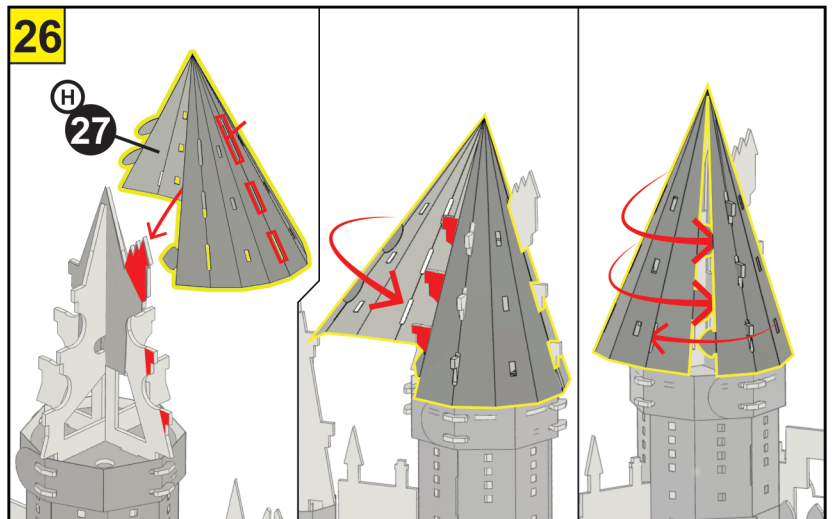

6x CARD SHEETS
3x PAPER SHEETS
6x L.E.D LIGHTS

Video Instruction
www.bladetoysz.com/hpmk

FOR STRONGER
BUILD ADD PVA
GLUE TO JOINTS

BATTERY AND SET UP INFORMATION

GB WARNING! Not suitable for children under the age of 3 years due to small parts which may present a Choking Hazard and length of cord which may present a Strangulation Hazard. Adult supervision required at all times. Remove all packaging before giving this toy to a child. Read instructions before use. Please retain this information for future reference. Colour and contents may vary. Wipe clean with a dry cloth only, do not submerge in water.