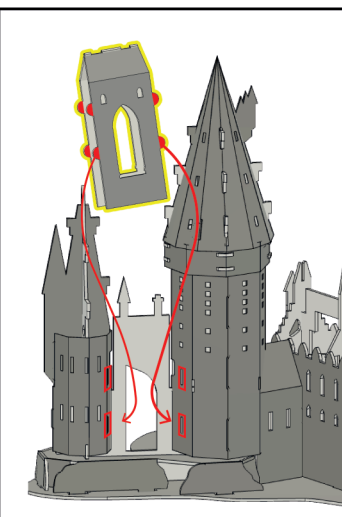

6x CARD SHEETS
3x PAPER SHEETS
6x L.E.D LIGHTS

Video Instruction
www.bladetoysz.com/hpmk

FOR STRONGER
BUILD ADD PVA
GLUE TO JOINTS

BATTERY AND SET UP INFORMATION

GB WARNING! Not suitable for children under the age of 3 years due to small parts which may present a Choking Hazard and length of cord which may present a Strangulation Hazard. Adult supervision required at all times. Remove all packaging before giving this toy to a child. Read instructions before use. Please retain this information for future reference. Colour and contents may vary. Wipe clean with a dry cloth only, do not submerge in water.