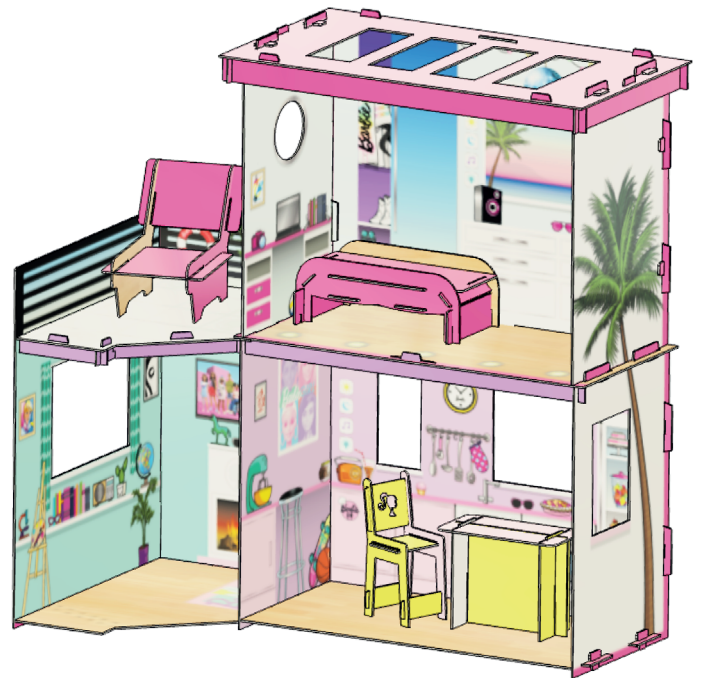

Manufactured by:
Bladez Toyz Ltd, PO2 8FA, UK.
www.bladetoysz.com
©Bladez Toyz Ltd. All Rights Reserved.
www.bladetoysz.com / support@bladetoysz.co.uk /
+44(0) 2392 658 255

barbie.com

BARBIE™ and associated trademarks and trade dress are owned by, and used under license from Mattel. ©2021 Mattel.

Made in China / Hergestellt in China /
Fabriqué en Chine / Fabbricato in Cina /
Hecho en China / Vervaardigd in Chin