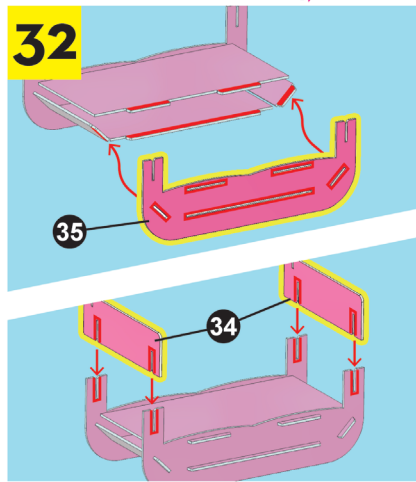

Manufactured by:
Bladez Toyz Ltd, PO2 8FA, UK.
www.bladetoysz.com
©Bladez Toyz Ltd. All Rights Reserved.
www.bladetoysz.com / support@bladetoysz.co.uk /
+44(0) 2392 658 255

barbie.com

BARBIE™ and associated trademarks and trade dress are owned by, and used under license from Mattel. ©2021 Mattel.

Made in China / Hergestellt in China /
Fabriqué en Chine / Fabbricato in Cina /
Hecho en China / Vervaardigd in Chin