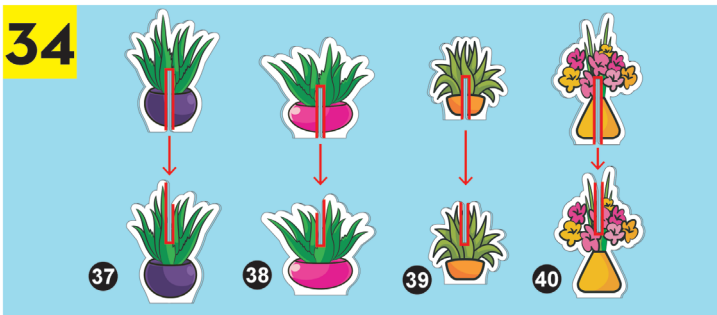

Manufactured by:
Bladez Toyz Ltd, PO2 8FA, UK.
www.bladetoysz.com
©Bladez Toyz Ltd. All Rights Reserved.
www.bladetoysz.com / support@bladetoysz.co.uk /
+44(0) 2392 658 255

barbie.com

BARBIE™ and associated trademarks and trade dress are owned by, and used under license from Mattel. ©2021 Mattel.

Made in China / Hergestellt in China /
Fabriqué en Chine / Fabbricato in Cina /
Hecho en China / Vervaardigd in Chin