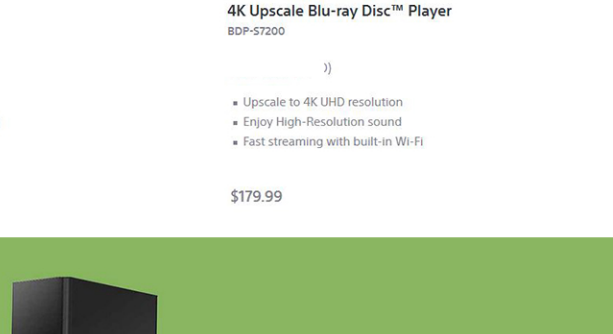

32"	KDL-32W600D	\$299
40"	KDL-40W650D	\$379
48"	KDL-48W650D	\$479

R510C LED Full HD TV

40"	KDL-40R510C	\$329
48"	KDL-48R510C	\$459

R500C LED TV

32"	KDL-40R500C	\$279
-----	-------------	-------

Blu-ray Disc & DVD Players