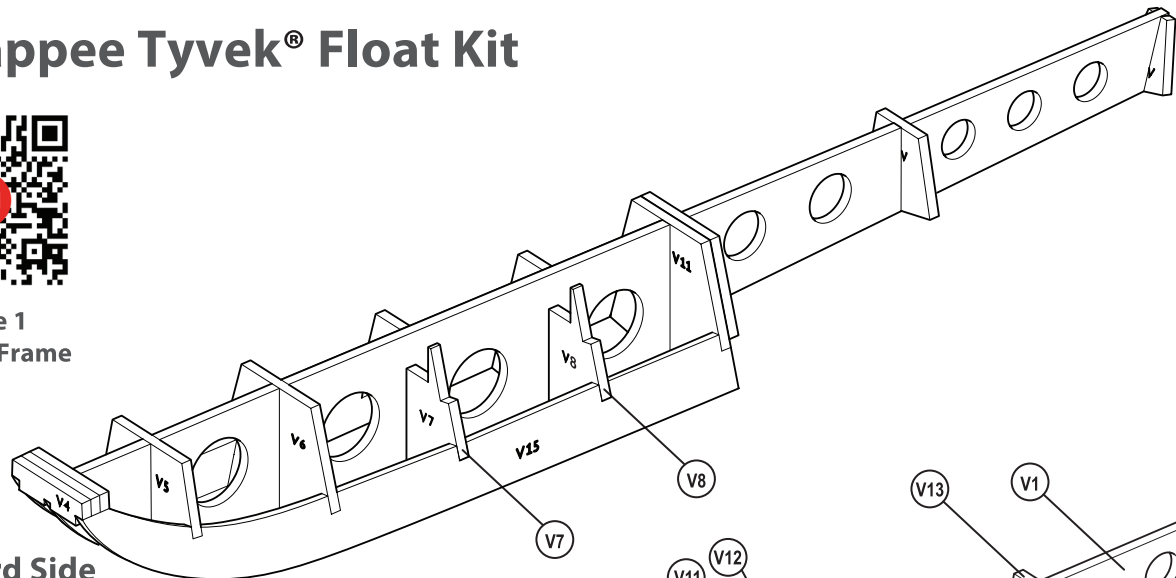

# Scrappee Tyvek® Float Kit

Stage 1  
Internal Frame

Starboard Side

Port Side

**Port Side illustrated**