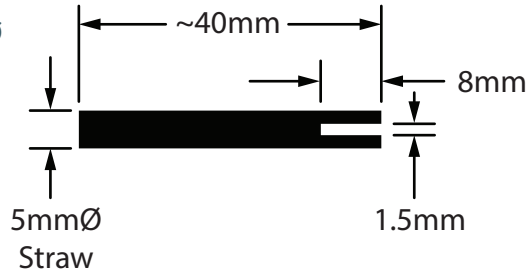

PILOT INSTALLATION GUIDE

PILOT INSTALLATION

Create from 5mmØ Straw

Some kits may require trimming of limbs for best fit

Internal keel of fuselage