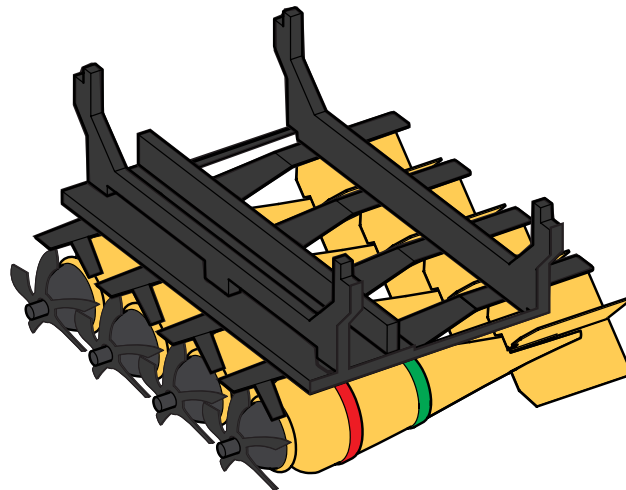

## ASSEMBLY GUIDE

## 25lb Cooper Bomb Rack

# 25lb Cooper Bomb Rack Assembly Guide

**1**

90°  
45°  
Cut  
B5

**2**

**3**

B3  
B4  
B1

**4**

B2  
B5  
Black  
3D Printed Ordinance  
x4  
Pale Yellow Humbrol Matt 81  
Green Sticker  
Red Sticker  
B6  
B7  
B8

## ATTACHMENT - SOPWITH CAMEL