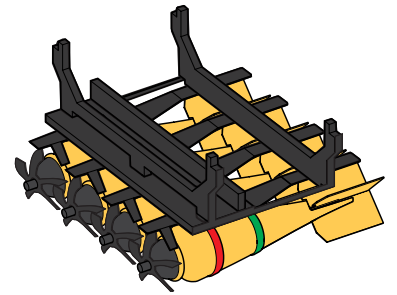

## ASSEMBLY GUIDE

## 25lb Cooper Bomb Rack

# 25lb Cooper Bomb Rack Assembly Guide

**1**

90°  
45°  
Cut  
B5

**2**

**3**

B3  
B4  
B1

**4**

B2  
B5  
Black  
3D Printed Ordinance  
x4  
Pale Yellow Humbrol Matt 81  
Green Sticker  
Red Sticker  
B6  
B7  
B8