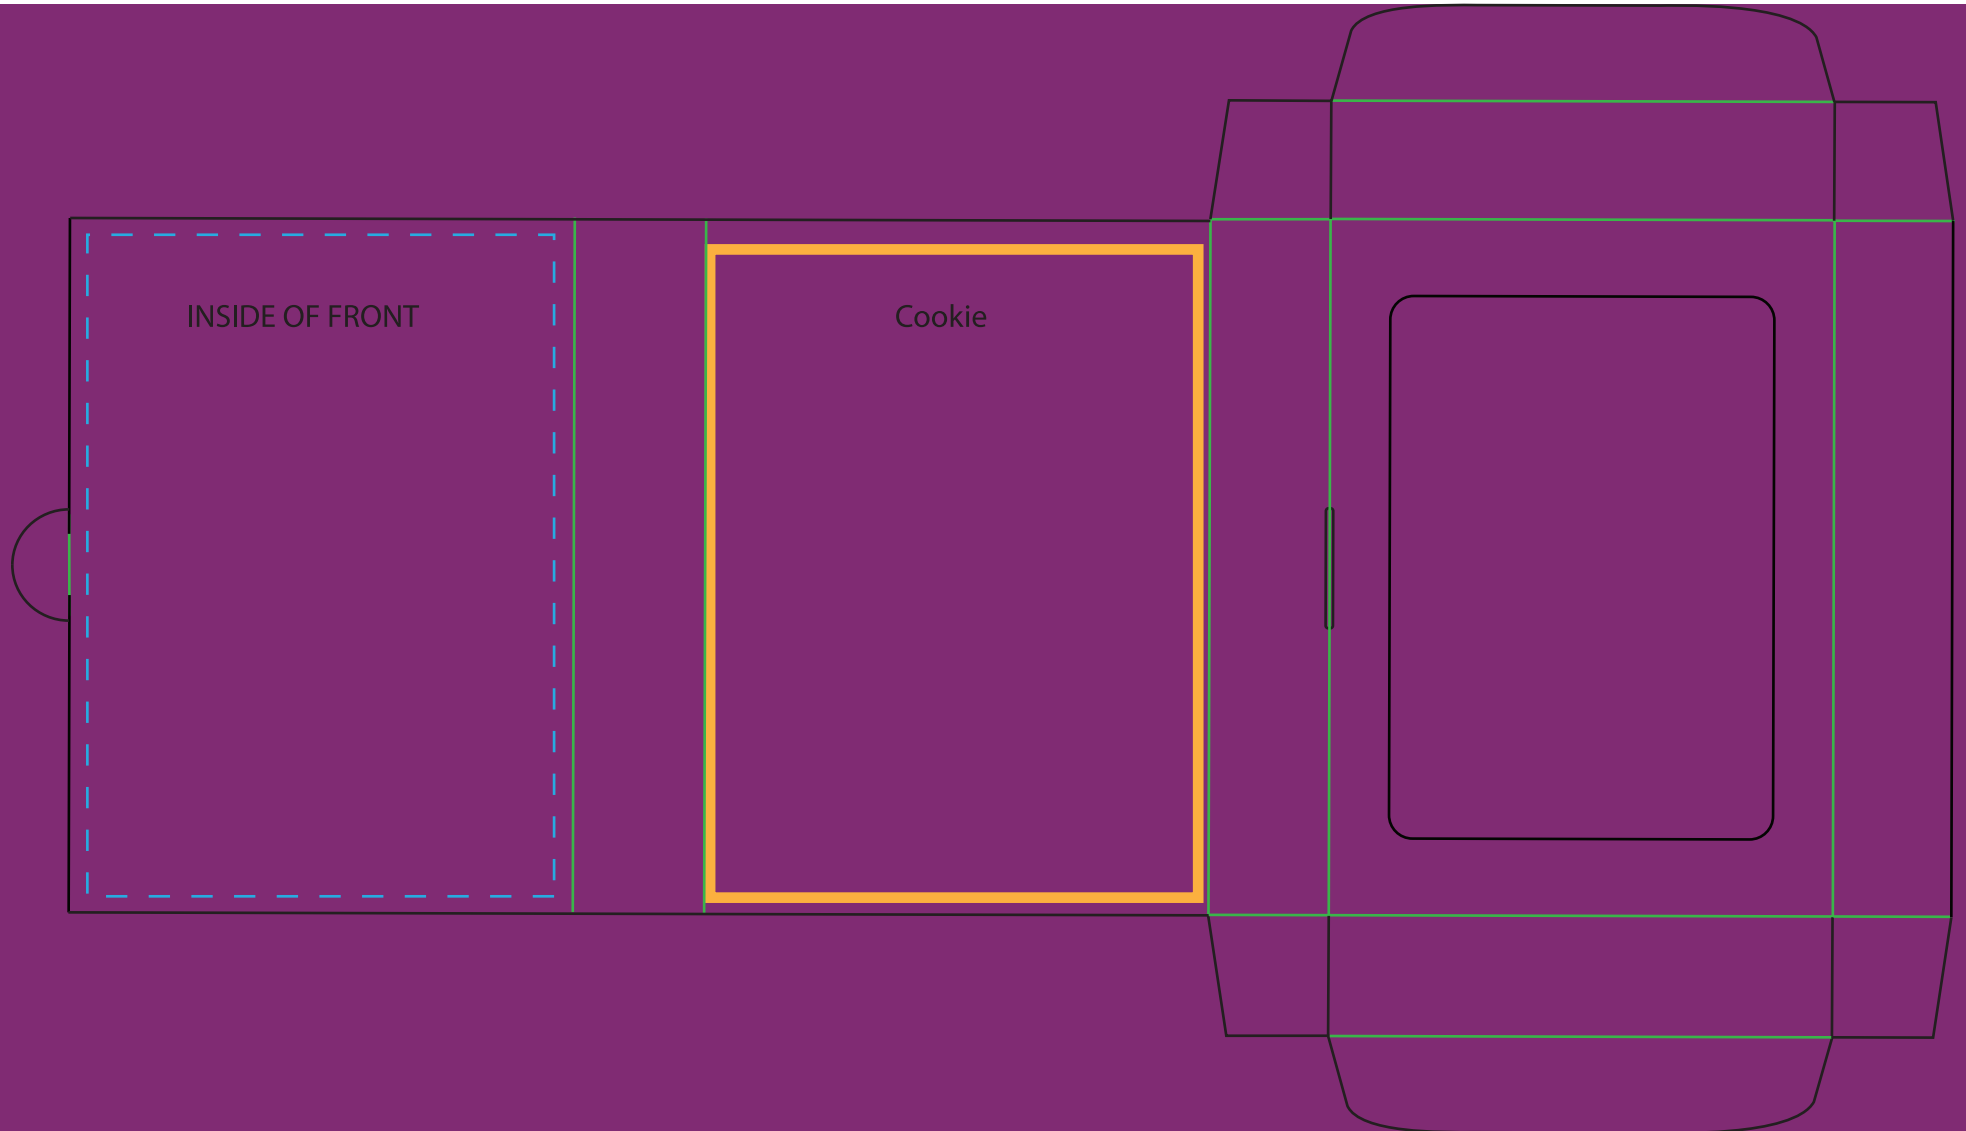

BACK

FRONT

Ingredients here

Ingredients here

Black is the cutting line
Blue dotted line is the text limits line
Green line is the fold line

INSIDE OF FRONT

Cookie