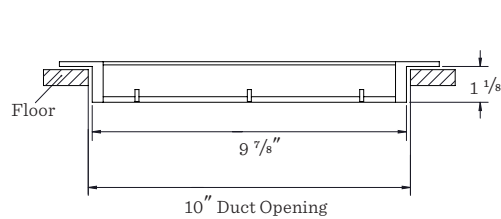

Wall Grille 4" x 10"

Shown in White

- Made in the USA
- Extruded aluminum frame
- Designed for wall or ceiling application
- Countersunk mounting holes provide flush appearance with color-matching screws (included)
- $\frac{1}{2}$ " spacing with fixed air deflection
- $\frac{1}{8}$ " thick core blades run parallel to longest dimension

Duct Opening Width	10"
Duct Opening Length	4"
Inside Housing Width	$3\frac{3}{4}$ "
Inside Housing Length	$9\frac{7}{8}$ "
Outside Grille Width	$5\frac{15}{16}$ "
Outside Grill Length	$11\frac{15}{16}$ "

Shown in White

- Made in the USA
- Extruded aluminum frame
- Designed for wall or ceiling application
- Countersunk mounting holes provide flush appearance with color-matching screws (included)
- $\frac{1}{2}$ " spacing with fixed air deflection
- $\frac{1}{8}$ " thick core blades run parallel to longest dimension