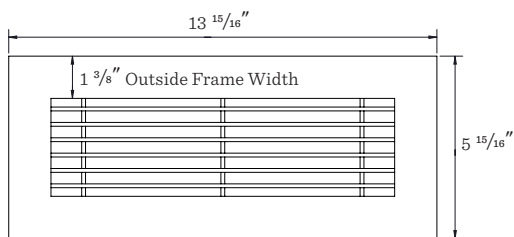

Wall Grille 4" x 10"

Shown in White

- Made in the USA
- Extruded aluminum frame
- Designed for wall or ceiling application
- Countersunk mounting holes provide flush appearance with color-matching screws (included)
- $\frac{1}{2}$ " spacing with fixed air deflection
- $\frac{1}{8}$ " thick core blades run parallel to longest dimension

Duct Opening Width	10"
Duct Opening Length	4"
Inside Housing Width	$3\frac{3}{4}$ "
Inside Housing Length	$9\frac{7}{8}$ "
Outside Grille Width	$5\frac{15}{16}$ "
Outside Grill Length	$11\frac{15}{16}$ "

Duct Opening Width	12"
Duct Opening Length	4"
Inside Housing Width	$3 \frac{3}{4}$ "
Inside Housing Length	$11 \frac{7}{8}$ "
Outside Grille Width	$5 \frac{15}{16}$ "
Outside Grill Length	$13 \frac{15}{16}$ "