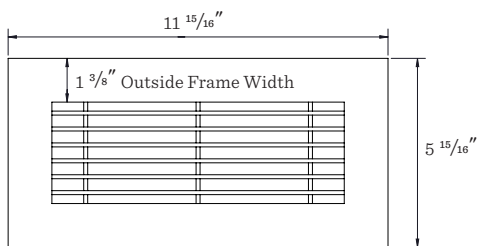

Wall Grille 4" x 10"

Shown in White

- Made in the USA
- Extruded aluminum frame
- Designed for wall or ceiling application
- Countersunk mounting holes provide flush appearance with color-matching screws (included)
- $\frac{1}{2}$ " spacing with fixed air deflection
- $\frac{1}{8}$ " thick core blades run parallel to longest dimension

Duct Opening Width	10"
Duct Opening Length	4"
Inside Housing Width	$3\frac{3}{4}$ "
Inside Housing Length	$9\frac{7}{8}$ "
Outside Grille Width	$5\frac{15}{16}$ "
Outside Grill Length	$11\frac{15}{16}$ "

Duct Opening Width	12"
Duct Opening Length	4"
Inside Housing Width	$3 \frac{3}{4}$ "
Inside Housing Length	$11 \frac{7}{8}$ "
Outside Grille Width	$5 \frac{15}{16}$ "
Outside Grill Length	$13 \frac{15}{16}$ "