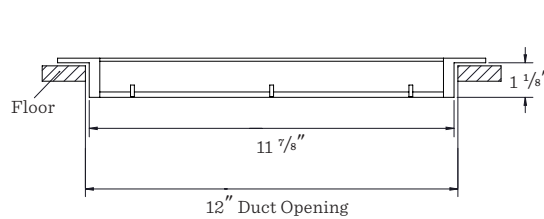

Finish Options

White

Portland Flagship
2181 NW Nicolai Street, Portland, OR 97210
503-230-7113

New York
27 Vestry Street, New York, NY 10013
212-226-6113

Trade Sales
trade@schoolhouse.com
1-844-209-7735