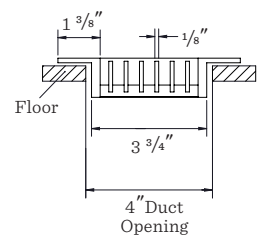

Finish Options

White

Portland Flagship
2181 NW Nicolai Street, Portland, OR 97210
503-230-7113

New York
27 Vestry Street, New York, NY 10013
212-226-6113

Trade Sales
trade@schoolhouse.com
1-844-209-7735