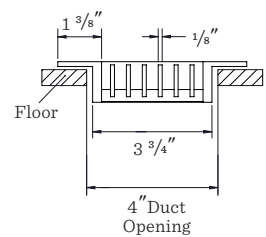

Wall Grille 4" x 10"

Shown in White

- Made in the USA
- Extruded aluminum frame
- Designed for wall or ceiling application
- Countersunk mounting holes provide flush appearance with color-matching screws (included)
- $\frac{1}{2}$ " spacing with fixed air deflection
- $\frac{1}{8}$ " thick core blades run parallel to longest dimension

Duct Opening Width	10"
Duct Opening Length	4"
Inside Housing Width	$3\frac{3}{4}$ "
Inside Housing Length	$9\frac{7}{8}$ "
Outside Grille Width	$5\frac{15}{16}$ "
Outside Grill Length	$11\frac{15}{16}$ "

Shown in White

- Made in the USA
- Extruded aluminum frame
- Designed for wall or ceiling application
- Countersunk mounting holes provide flush appearance with color-matching screws (included)
- $\frac{1}{2}$ " spacing with fixed air deflection
- $\frac{1}{8}$ " thick core blades run parallel to longest dimension