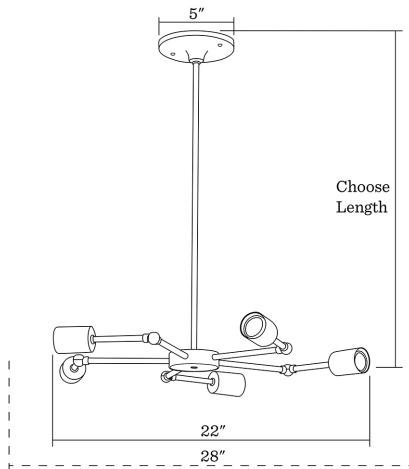

Vega 5 Chandelier

Shown in Antique Black at 22"

Application:
Chandelier

Product origin: USA

Wattage:
Incandescent, Medium Base Socket
Max wattage: 100 per socket

Voltage: 120/220

Dimensions:
Height: Choose Length: 11", 17", 23", 29"
Canopy Width: 5"
Width: 28" Arms Fully Extended
22" Arms at 90°

Finish: NB or AB

Details:

- Damp rated
- The Antique Black version features vibrant brass sockets
- Vaulted/Sloped Ceiling compatible
- This item is made-to-order and non-returnable

One year warranty.

Finish Options

Portland Flagship
2181 NW Nicolai Street, Portland, OR 97210
P: 503-230-7113

New York
27 Vestry Street, New York, NY 10013
P: 212-226-6113

Trade Sales
E: Trade@schoolhouseelectric.com
P: 1-844-209-7735