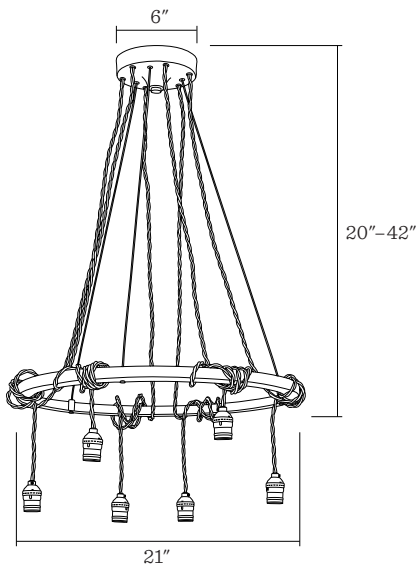

Finish Options

Cord Options