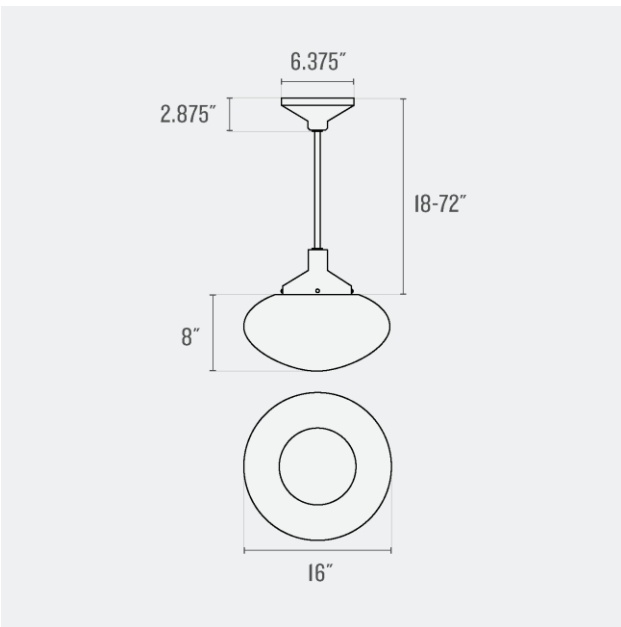

**Voltage:** 120/220 V

**Dimensions:**

Choice of Length: 18 - 72"

Overall: 16" W x 16" D

Shade: 6.75" H x 16" W x 16" D

Canopy: 2.875" H x 6.375" W x 6.375" D

One year guarantee

**Voltage:** 120/220 V

**Dimensions:**

Choice of Length: 18 - 72"

Overall: 10" W x 10" D

Shade: 3.375" H x 10" W x 10" D

Canopy: 2.875" H x 6.375" W x 6.375" D

One year guarantee

**Voltage:** 120/220 V

**Dimensions:**

Choice of Length: 18 - 72"

Overall: 16" W x 16" D

Shade: 8" H x 16" W x 16" D

Canopy: 2.875" H x 6.375" W x 6.375" D

One year guarantee