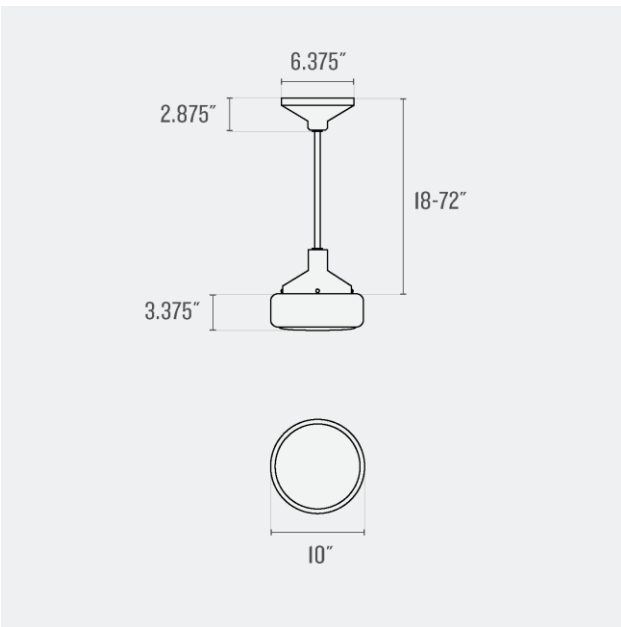

**Voltage:** 120/220 V

**Dimensions:**

Choice of Length: 18 - 72"

Overall: 16" W x 16" D

Shade: 6.75" H x 16" W x 16" D

Canopy: 2.875" H x 6.375" W x 6.375" D

One year guarantee

**Voltage:** 120/220 V

**Dimensions:**

Choice of Length: 18 - 72"

Overall: 10" W x 10" D

Shade: 3.375" H x 10" W x 10" D

Canopy: 2.875" H x 6.375" W x 6.375" D

One year guarantee

**Voltage:** 120/220 V

**Dimensions:**

Choice of Length: 18 - 72"

Overall: 16" W x 16" D

Shade: 8" H x 16" W x 16" D

Canopy: 2.875" H x 6.375" W x 6.375" D

One year guarantee