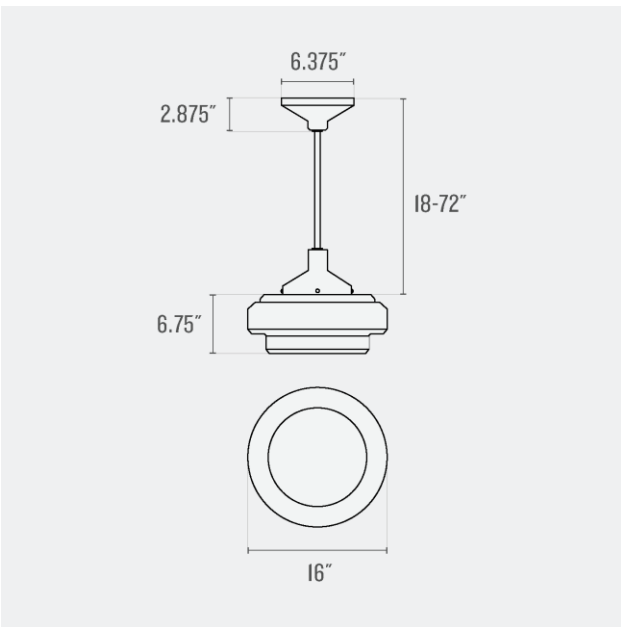

## Otto 8" Rod Pendant: Stepped Shade

**Application:** Pendant

**Product Origin:** Processed and assembled in Portland, Oregon using ethically-sourced domestic and global components.

**UL Listed:** Yes

**Max Wattage:** 60 W

**Voltage:** 120/220 V

**Dimensions:**

Choice of Length: 18 - 72"

Overall: 16" W x 16" D

Shade: 6.75" H x 16" W x 16" D

Canopy: 2.875" H x 6.375" W x 6.375" D

One year guarantee

**Voltage:** 120/220 V

**Dimensions:**

Choice of Length: 18 - 72"

Overall: 10" W x 10" D

Shade: 3.375" H x 10" W x 10" D

Canopy: 2.875" H x 6.375" W x 6.375" D

One year guarantee

**Voltage:** 120/220 V

**Dimensions:**

Choice of Length: 18 - 72"

Overall: 16" W x 16" D

Shade: 8" H x 16" W x 16" D

Canopy: 2.875" H x 6.375" W x 6.375" D

One year guarantee