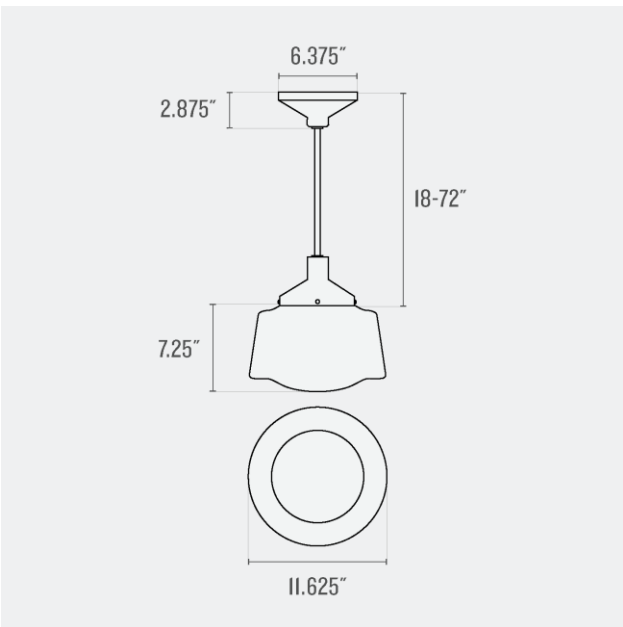

SCHOOLHOUSE

Otto 6" Rod Pendant: Drum Shade

Application: Pendant

Product Origin: Processed and assembled in Portland, Oregon using ethically-sourced domestic and global components.

UL Listed: Yes

Max Wattage: 60 W

Voltage: 120/220 V

Dimensions:

Choice of Length: 18 - 72"

Overall: 11.625" W x 11.625" D

Shade: 7.25" H x 11.625" W x 11.625" D

Canopy: 2.875" H x 6.375" W x 6.375" D

One year guarantee