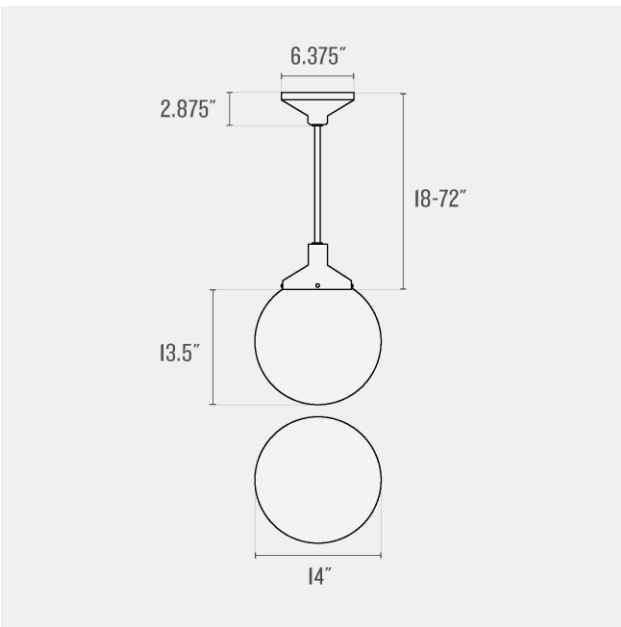

SCHOOLHOUSE

Otto 6" Rod Pendant: Globe Shade

Application: Pendant

Product Origin: Processed and assembled in Portland, Oregon using ethically-sourced domestic and global components.

UL Listed: Yes

Max Wattage: 60 W

Voltage: 120/220 V

Dimensions:

Choice of Length: 18 - 72"

Overall: 14" W x 14" D

Shade: 13.5" H x 14" W x 14" D

Canopy: 2.875" H x 6.375" W x 6.375" D

One year guarantee