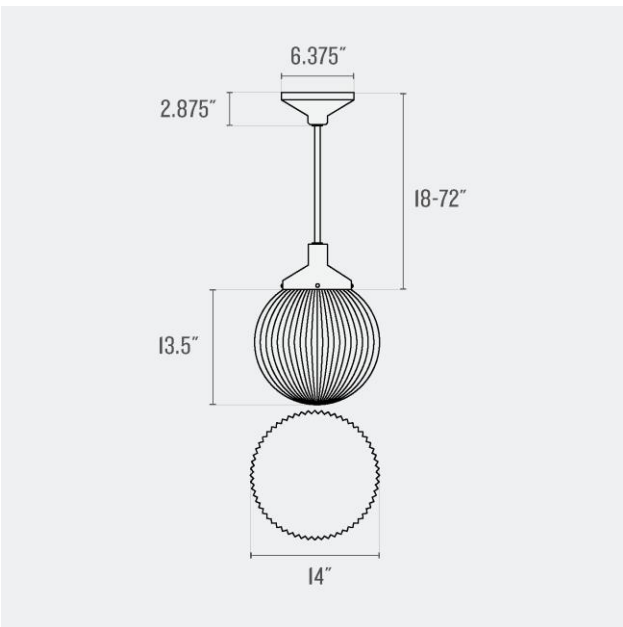

SCHOOLHOUSE

Otto 6" Rod Pendant: Fluted Globe Shade

Application: Pendant

Product Origin: Processed and assembled in Portland, Oregon using ethically-sourced domestic and global components.

UL Listed: Yes

Max Wattage: 60 W

Voltage: 120/220 V

Dimensions:

Choice of Length: 18 - 72"

Overall: 14" W x 14" D

Shade: 13.5" H x 14" W x 14" D

Canopy: 2.875" H x 6.375" W x 6.375" D

One year guarantee

SCHOOLHOUSE

Max Wattage: 60 W

Voltage: 120/220 V

Dimensions:

Choice of Length: 18 - 72"

Overall: 12" W x 12" D

Shade: 8" H x 12" W x 12" D

Canopy: 2.875" H x 6.375" W x 6.375" D

One year guarantee