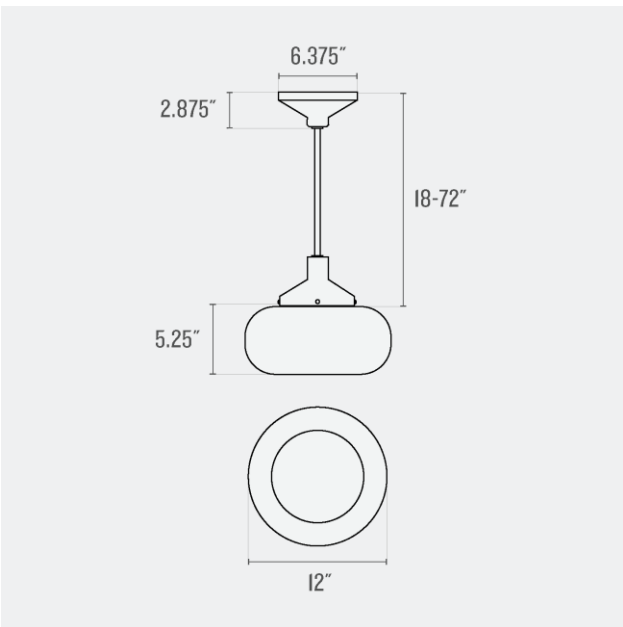

SCHOOLHOUSE

Otto 6" Rod Pendant: Ellipse Shade

Application: Pendant

Product Origin: Processed and assembled in Portland, Oregon using ethically-sourced domestic and global components.

UL Listed: Yes

Max Wattage: 60 W

Voltage: 120/220 V

Dimensions:

Choice of Length: 18 - 72"

Overall: 12.5" W x 12.5" D

Shade: 5.25" H x 12.5" W x 12.5" D

Canopy: 2.875" H x 6.375" W x 6.375" D

One year guarantee