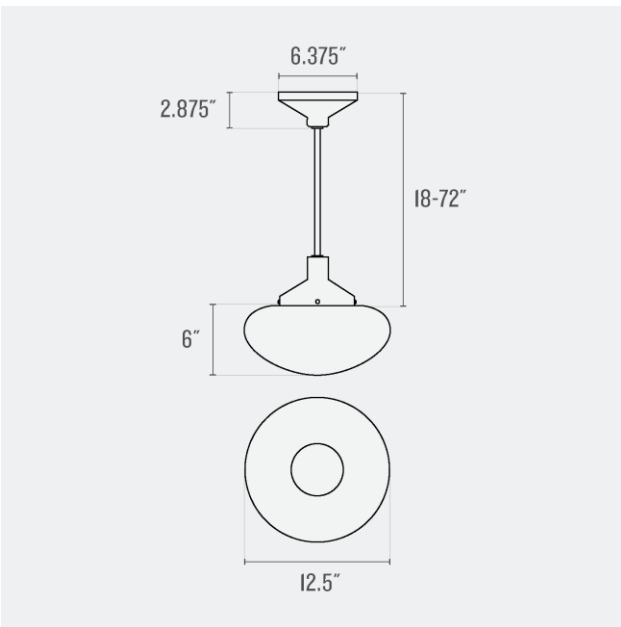

SCHOOLHOUSE

Otto 6" Rod Pendant: Acorn Shade

Application: Pendant

Product Origin: Processed and assembled in Portland, Oregon using ethically-sourced domestic and global components.

UL Listed: Yes

Max Wattage: 60 W

Voltage: 120/220 V

Dimensions:

Choice of Length: 18 - 72"

Overall: 12.5" W x 12.5" D

Shade: 6" H x 12.5" W x 12.5" D

Canopy: 2.875" H x 6.375" W x 6.375" D

One year guarantee