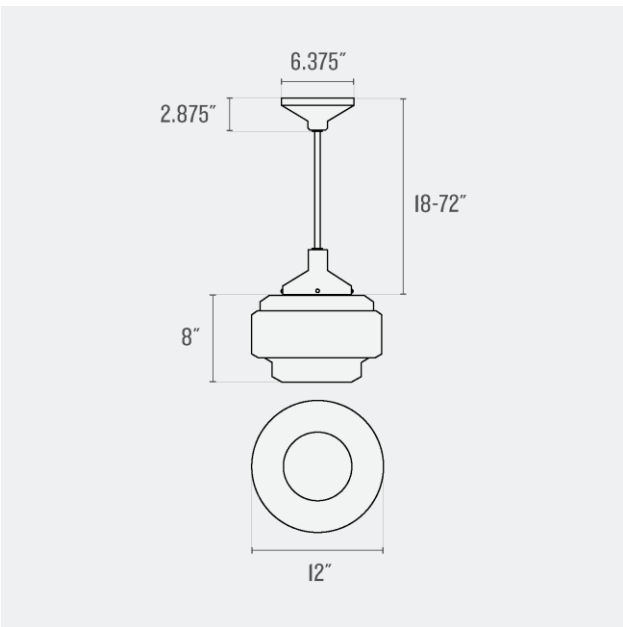

Max Wattage: 60 W

Voltage: 120/220 V

Dimensions:

Choice of Length: 18 - 72"

Overall: 12" W x 12" D

Shade: 8" H x 12" W x 12" D

Canopy: 2.875" H x 6.375" W x 6.375" D

One year guarantee