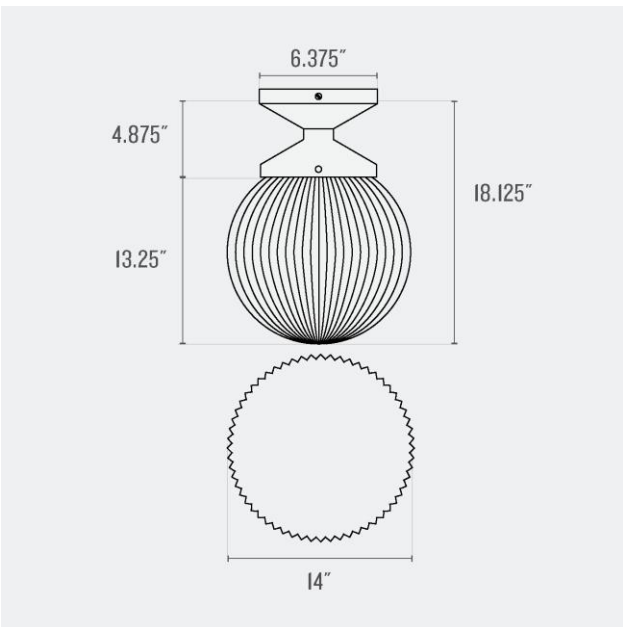

SCHOOLHOUSE

Otto 6" Flush Mount: Fluted Globe Shade

Application: Flush Mount

Product Origin: Processed and assembled in Portland, Oregon using ethically-sourced domestic and global components.

UL Listed: Yes

Max Wattage: 60 W

Voltage: 120/220 V

Dimensions:

Overall: 18.125" H x 14" W x 14" D

Shade: 13.25" H x 14" W x 14" D

Canopy: 4.875" H x 6.375" W x 6.375" D

Fitter Size: 6"

One year guarantee