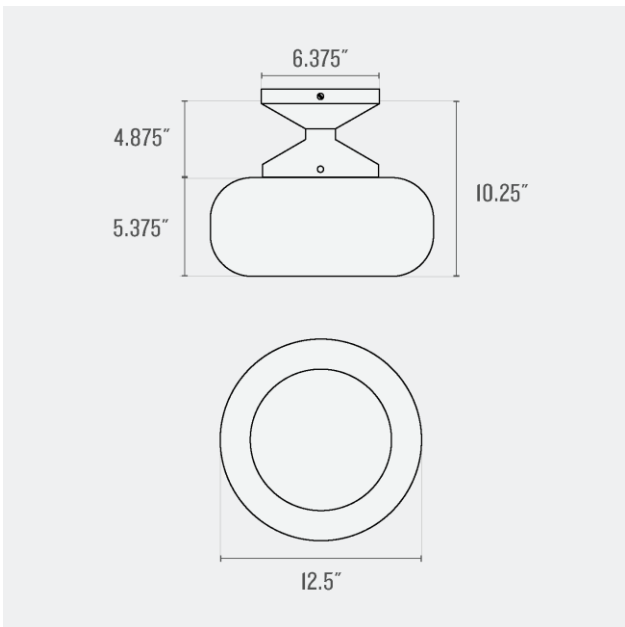

Dimensions:

Overall: 10.25" H x 12.5" W x 12.5" D

Shade: 5.375" H x 12.5" W x 12.5" D

Canopy: 4.875" H x 6.375" W x 6.375" D

Fitter Size: 6"

One year guarantee