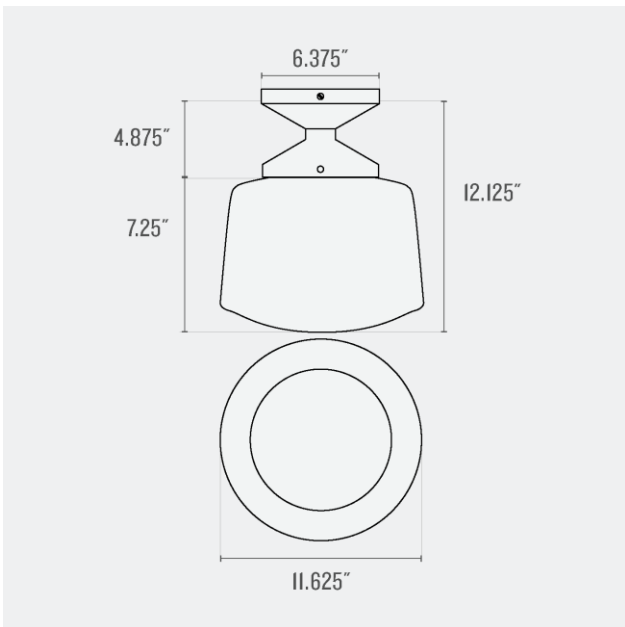

Voltage: 120/220 V

Dimensions:

Overall: 12.125" H x 11.625" W x 11.625" D

Shade: 7.25" H x 11.625" W x 11.625" D

Canopy: 4.875" H x 6.375" W x 6.375" D

Fitter Size: 6"

One year guarantee

SCHOOLHOUSE

Max Wattage: 60 W

Voltage: 120/220 V

Dimensions:

Overall: 18.125" H x 14" W x 14" D

Shade: 13.375" H x 14" W x 14" D

Canopy: 4.875" H x 6.375" W x 6.375" D

Fitter Size: 6"

One year guarantee

UL Listed: Yes

Max Wattage: 60 W

Voltage: 120/220 V

Dimensions:

Overall: 10.25" H x 12.5" W x 12.5" D

Shade: 5.375" H x 12.5" W x 12.5" D

Canopy: 4.875" H x 6.375" W x 6.375" D

Fitter Size: 6"

UL Listed: Yes

Max Wattage: 60 W

Voltage: 120/220 V

Dimensions:

Overall: 18.125" H x 14" W x 14" D

Shade: 13.25" H x 14" W x 14" D

Canopy: 4.875" H x 6.375" W x 6.375" D

Fitter Size: 6"