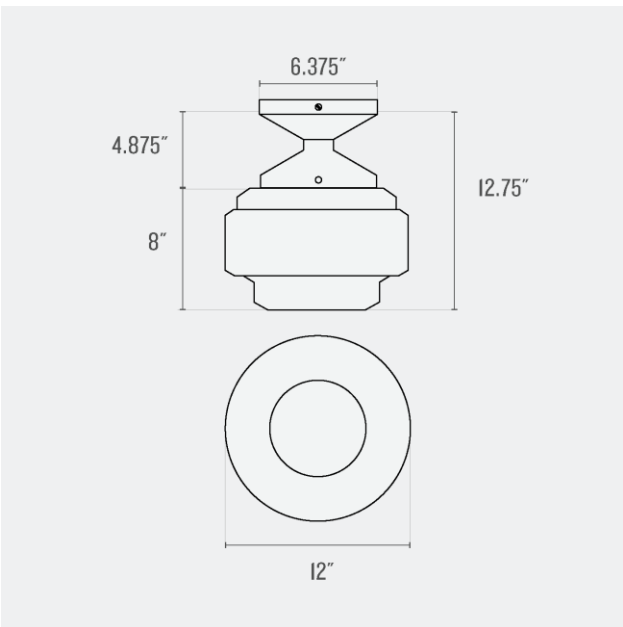

SCHOOLHOUSE

Otto 6" Flush Mount: Stepped Shade

Application: Flush Mount

Product Origin: Processed and assembled in Portland, Oregon using ethically-sourced domestic and global components.

UL Listed: Yes

Max Wattage: 60 W

Voltage: 120/220 V

Dimensions:

Overall: 12.75" H x 12" W x 12" D

Shade: 8" H x 12" W x 12" D

Canopy: 4.875" H x 6.375" W x 6.375" D

Fitter Size: 6"

One year guarantee