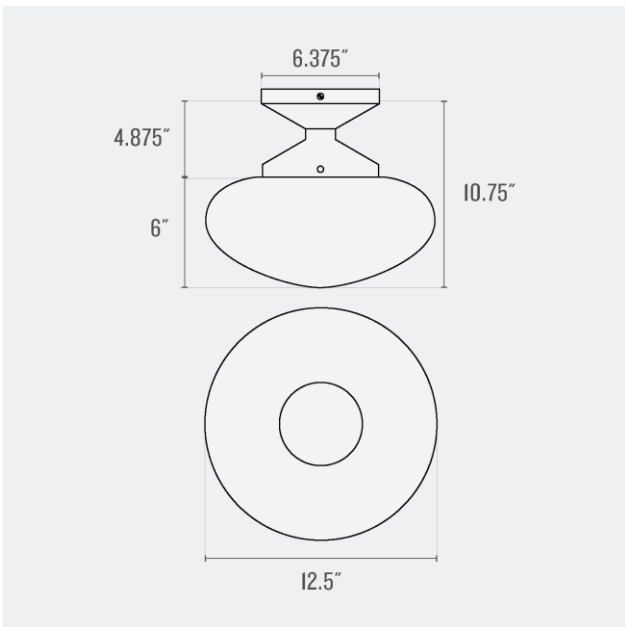

Dimensions:

Overall: 10.75" H x 12.5" W x 12.5" D

Shade: 6" H x 12.5" W x 12.5" D

Canopy: 4.875" H x 6.375" W x 6.375" D

Fitter Size: 6"

One year guarantee