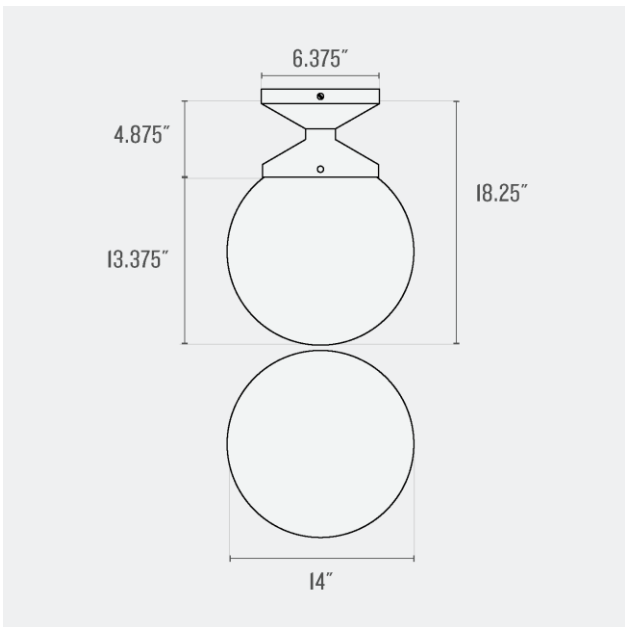

Voltage: 120/220 V

Dimensions:

Overall: 12.125" H x 11.625" W x 11.625" D

Shade: 7.25" H x 11.625" W x 11.625" D

Canopy: 4.875" H x 6.375" W x 6.375" D

Fitter Size: 6"

One year guarantee

SCHOOLHOUSE

Max Wattage: 60 W

Voltage: 120/220 V

Dimensions:

Overall: 18.125" H x 14" W x 14" D

Shade: 13.375" H x 14" W x 14" D

Canopy: 4.875" H x 6.375" W x 6.375" D

Fitter Size: 6"

One year guarantee

UL Listed: Yes

Max Wattage: 60 W

Voltage: 120/220 V

Dimensions:

Overall: 10.25" H x 12.5" W x 12.5" D

Shade: 5.375" H x 12.5" W x 12.5" D

Canopy: 4.875" H x 6.375" W x 6.375" D

Fitter Size: 6"