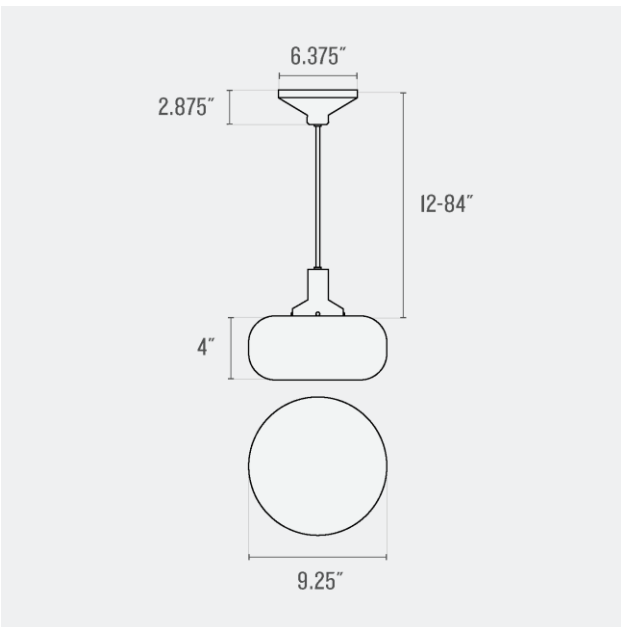

SCHOOLHOUSE

Otto 4" Cord Pendant: Ellipse Shade

Application: Pendant

Product Origin: Processed and assembled in Portland, Oregon using ethically-sourced domestic and global components.

UL Listed: Yes

Max Wattage: 60 W

Voltage: 120/220 V

Dimensions:

Choice of Length: 12 - 84"

Overall: 9.25" W x 9.25" D

Shade: 4" H x 9.25" W x 9.25" D

Canopy: 2.875" H x 6.375" W x 6.375" D

One year guarantee