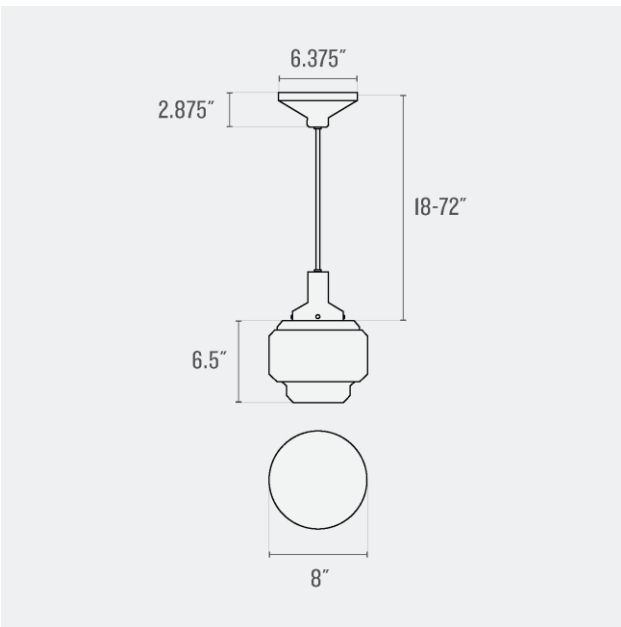

SCHOOLHOUSE

Otto 4" Cord Pendant: Stepped Shade

Application: Pendant

Product Origin: Processed and assembled in Portland, Oregon using ethically-sourced domestic and global components.

UL Listed: Yes

Max Wattage: 60 W

Voltage: 120/220 V

Dimensions:

Choice of Length: 12 - 84"

Overall: 8" W x 8" D

Shade: 6.5" H x 8" W x 8" D

Canopy: 2.875" H x 6.375" W x 6.375" D

One year guarantee