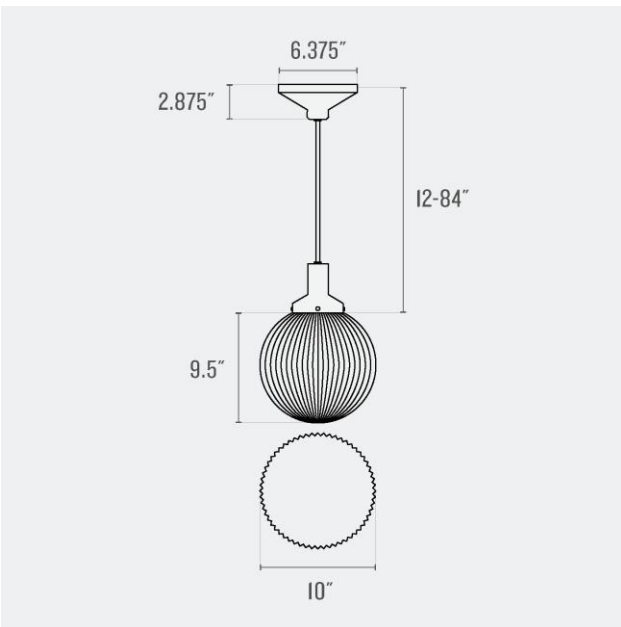

Voltage: 120/220 V

Dimensions:

Choice of Length: 12 - 84"

Overall: 7.875" W x 7.875" D

Shade: 6" H x 7.875" W x 7.875" D

Canopy: 2.875" H x 6.375" W x 6.375" D

One year guarantee

SCHOOLHOUSE

Max Wattage: 60 W

Voltage: 120/220 V

Dimensions:

Choice of Length: 12 - 84"

Overall: 10" W x 10" D

Shade: 9.5" H x 10" W x 10" D

Canopy: 2.875" H x 6.375" W x 6.375" D

One year guarantee