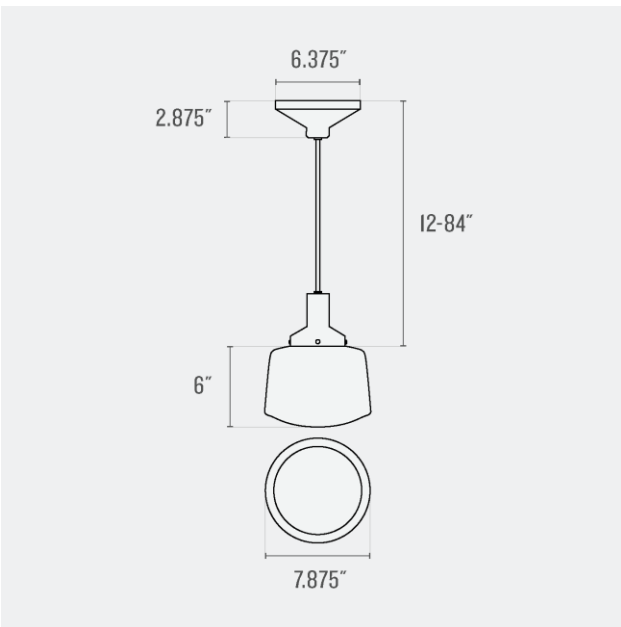

SCHOOLHOUSE

Otto 4" Cord Pendant: Drum Shade

Application: Pendant

Product Origin: Processed and assembled in Portland, Oregon using ethically-sourced domestic and global components.

UL Listed: Yes

Max Wattage: 60 W

Voltage: 120/220 V

Dimensions:

Choice of Length: 12 - 84"

Overall: 7.875" W x 7.875" D

Shade: 6" H x 7.875" W x 7.875" D

Canopy: 2.875" H x 6.375" W x 6.375" D

One year guarantee

SCHOOLHOUSE

UL Listed: Yes

Max Wattage: 60 W

Voltage: 120/220 V

Dimensions:

Choice of Length: 12 - 84"

Overall: 8" W x 8" D

Shade: 6.5" H x 8" W x 8" D

Canopy: 2.875" H x 6.375" W x 6.375" D

Max Wattage: 60 W

Voltage: 120/220 V

Dimensions:

Choice of Length: 12 - 84"

Overall: 10" W x 10" D

Shade: 9.5" H x 10" W x 10" D

Canopy: 2.875" H x 6.375" W x 6.375" D

One year guarantee