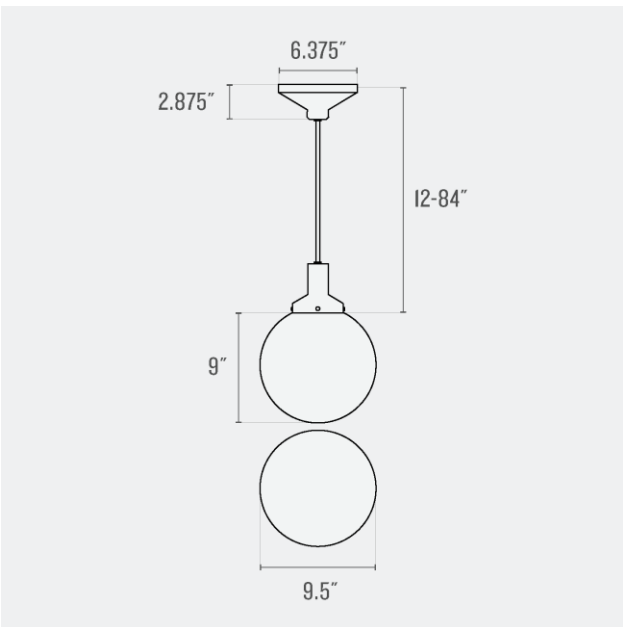

Voltage: 120/220 V

Dimensions:

Choice of Length: 12 - 84"

Overall: 7.875" W x 7.875" D

Shade: 6" H x 7.875" W x 7.875" D

Canopy: 2.875" H x 6.375" W x 6.375" D

One year guarantee

SCHOOLHOUSE

UL Listed: Yes

Max Wattage: 60 W

Voltage: 120/220 V

Dimensions:

Choice of Length: 12 - 84"

Overall: 8" W x 8" D

Shade: 6.5" H x 8" W x 8" D

Canopy: 2.875" H x 6.375" W x 6.375" D

Product Origin: Processed and assembled in Portland, Oregon using ethically-sourced domestic and global components.

UL Listed: Yes

Max Wattage: 60 W

Voltage: 120/220 V

Dimensions:

Choice of Length: 12 - 84"

Overall: 9.5" W x 9.5" D

Shade: 9" H x 9.5" W x 9.5" D

Canopy: 2.875" H x 6.375" W x 6.375" D

One year guarantee

SCHOOLHOUSE

Fixture Option(s)

Laurel-Gloss
(LR-G)

Natural Brass
(NB)