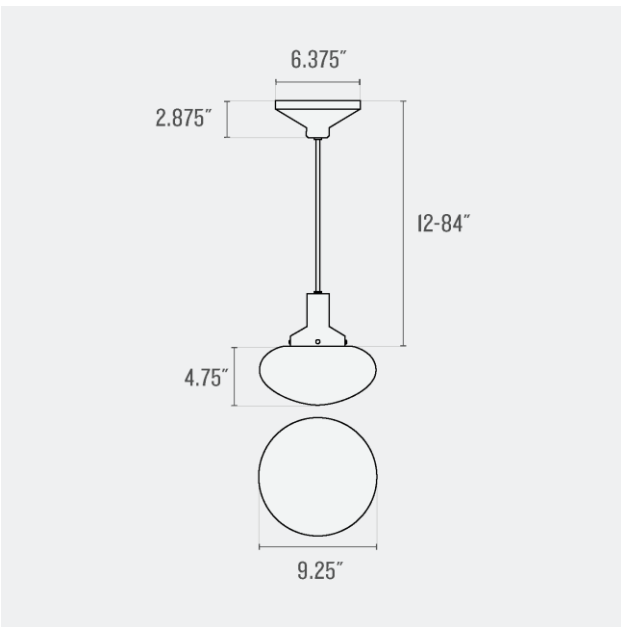

Voltage: 120/220 V

Dimensions:

Choice of Length: 12 - 84"

Overall: 7.875" W x 7.875" D

Shade: 6" H x 7.875" W x 7.875" D

Canopy: 2.875" H x 6.375" W x 6.375" D

One year guarantee

SCHOOLHOUSE

Product Origin: Processed and assembled in Portland, Oregon using ethically-sourced domestic and global components.

UL Listed: Yes

Max Wattage: 60 W

Voltage: 120/220 V

Dimensions:

Choice of Length: 12 - 84"

Overall: 9.25" W x 9.25" D

Shade: 4.75" H x 9.25" W x 9.25" D

Canopy: 2.875" H x 6.375" W x 6.375" D

One year guarantee

SCHOOLHOUSE

Fixture Option(s)

Lichen-Gloss
(LN-G)

Laurel-Gloss
(LR-G)

Max Wattage: 60 W

Voltage: 120/220 V

Dimensions:

Choice of Length: 12 - 84"

Overall: 10" W x 10" D

Shade: 9.5" H x 10" W x 10" D

Canopy: 2.875" H x 6.375" W x 6.375" D

One year guarantee