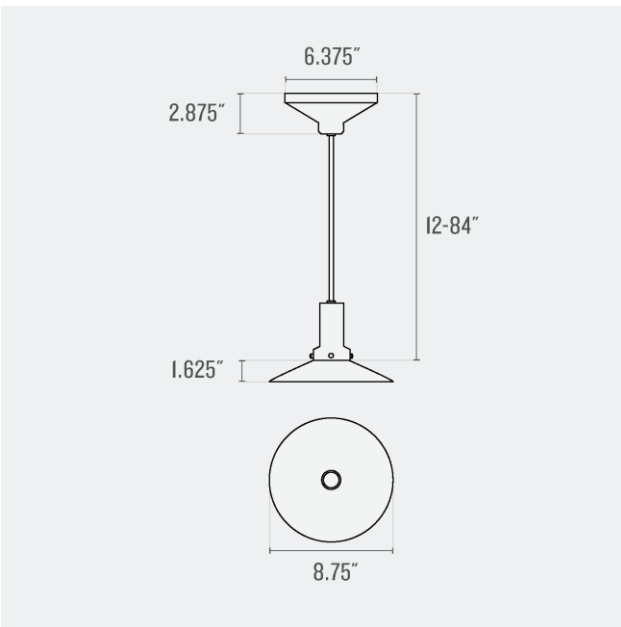

Voltage: 120/220 V

Dimensions:

Choice of Length: 12 - 84"

Overall: 8.75" W x 8.75" D

Shade: 1.625" H x 8.75" W x 8.75" D

Canopy: 2.875" H x 6.375" W x 6.375" D

One year guarantee

SCHOOLHOUSE

UL Listed: Yes

Max Wattage: 60 W

Voltage: 120/220 V

Dimensions:

Choice of Length: 12 - 84"

Overall: 6.375" W x 6.375" D

Shade: 5.75" H x 6" W x 6" D

Canopy: 2.875" H x 6.375" W x 6.375" D

Product Origin: Processed and assembled in Portland, Oregon using ethically-sourced domestic and global components.

UL Listed: Yes

Max Wattage: 60 W

Voltage: 120/220 V

Dimensions:

Choice of Length: 12 - 84"

Max Wattage: 60 W

Voltage: 120/220 V

Dimensions:

Choice of Length: 12 - 84"

Overall: 6.375" W x 6.375" D

Shade: 5.75" H x 6" W x 6" D

Canopy: 2.875" H x 6.375" W x 6.375" D

One year guarantee