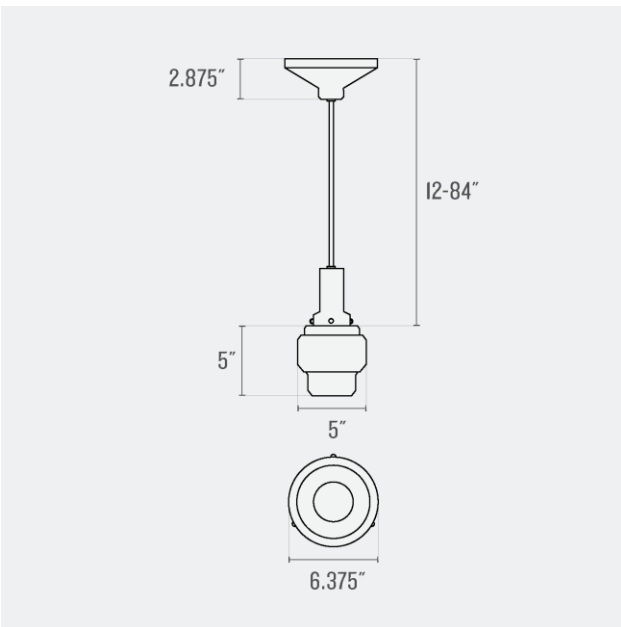

SCHOOLHOUSE

Otto 2.25" Cord Pendant: Stepped Shade

Application: Pendant

Product Origin: Processed and assembled in Portland, Oregon using ethically-sourced domestic and global components.

UL Listed: Yes

Max Wattage: 60 W

Voltage: 120/220 V

Dimensions:

Choice of Length: 12 - 84"

Overall: 6.375" W x 6.375" D

Shade: 5" H x 5" W x 5" D

Canopy: 2.875" H x 6.375" W x 6.375" D

One year guarantee