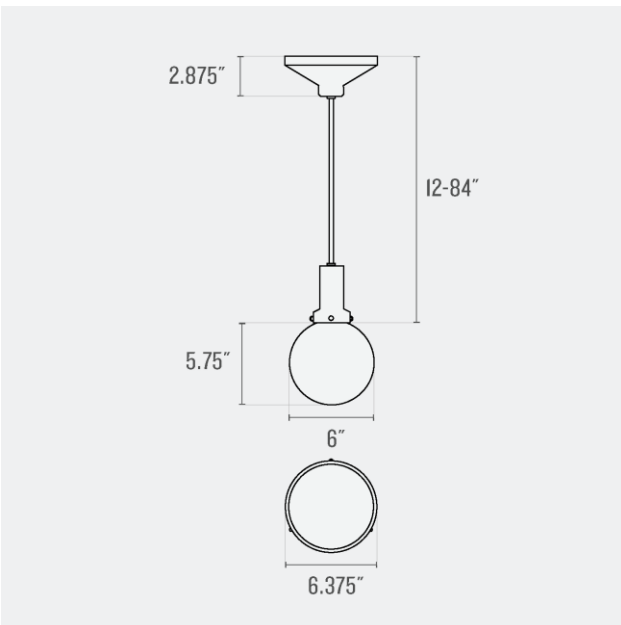

Voltage: 120/220 V

Dimensions:

Choice of Length: 12 - 84"

Overall: 8.75" W x 8.75" D

Shade: 1.625" H x 8.75" W x 8.75" D

Canopy: 2.875" H x 6.375" W x 6.375" D

One year guarantee

SCHOOLHOUSE

UL Listed: Yes

Max Wattage: 60 W

Voltage: 120/220 V

Dimensions:

Choice of Length: 12 - 84"

Overall: 6.375" W x 6.375" D

Shade: 5.75" H x 6" W x 6" D

Canopy: 2.875" H x 6.375" W x 6.375" D

Overall: 9.5" W x 9.5" D

Shade: 4.75" H x 9.5" W x 9.5" D

Canopy: 2.875" H x 6.375" W x 6.375" D

One year guarantee

SCHOOLHOUSE

Fixture Option(s)

Chamomile-Gloss
(CE-G)

Laurel-Gloss
(LR-G)

Max Wattage: 60 W

Voltage: 120/220 V

Dimensions:

Choice of Length: 12 - 84"

Overall: 6.375" W x 6.375" D

Shade: 5.75" H x 6" W x 6" D

Canopy: 2.875" H x 6.375" W x 6.375" D

One year guarantee