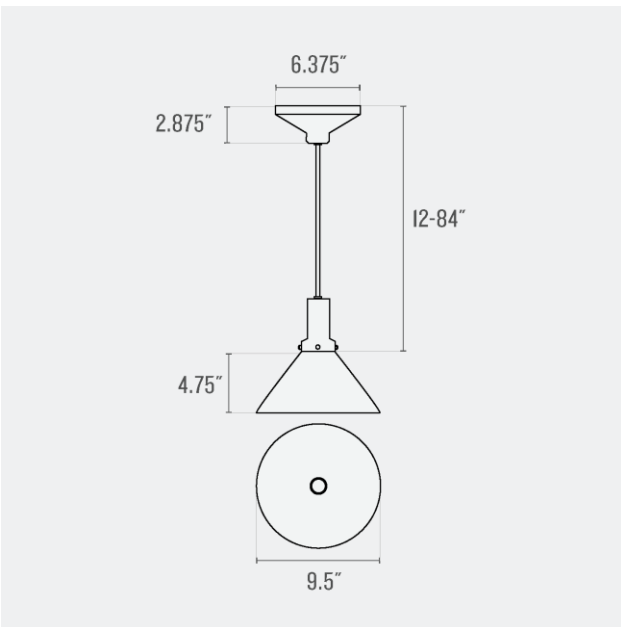

Product Origin: Processed and assembled in Portland, Oregon using ethically-sourced domestic and global components.

UL Listed: Yes

Max Wattage: 60 W

Voltage: 120/220 V

Dimensions:

Choice of Length: 12 - 84"

Overall: 9.5" W x 9.5" D

Shade: 4.75" H x 9.5" W x 9.5" D

Canopy: 2.875" H x 6.375" W x 6.375" D

One year guarantee

SCHOOLHOUSE

Fixture Option(s)

Chamomile-Gloss
(CE-G)

Laurel-Gloss
(LR-G)

Max Wattage: 60 W

Voltage: 120/220 V

Dimensions:

Choice of Length: 12 - 84"

Overall: 6.375" W x 6.375" D

Shade: 5.75" H x 6" W x 6" D

Canopy: 2.875" H x 6.375" W x 6.375" D

One year guarantee