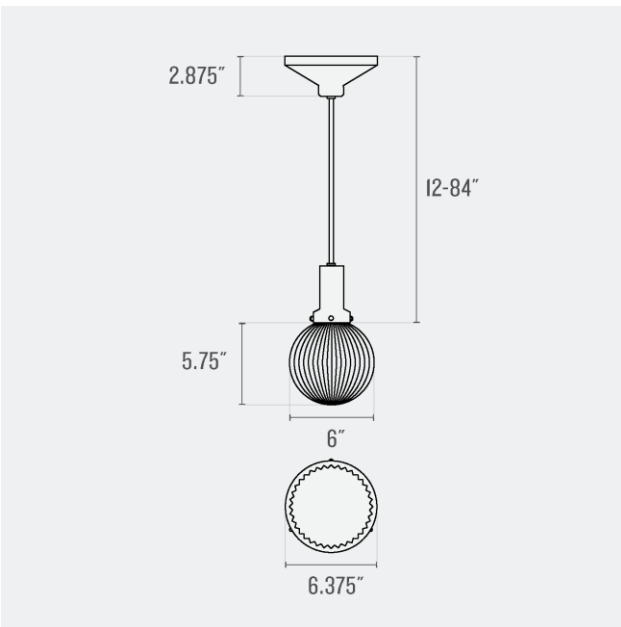

SCHOOLHOUSE

Otto 2.25" Cord Pendant: Fluted Globe Shade

Application: Pendant

Product Origin: Processed and assembled in Portland, Oregon using ethically-sourced domestic and global components.

UL Listed: Yes

Max Wattage: 60 W

Voltage: 120/220 V

Dimensions:

Choice of Length: 12 - 84"

Overall: 6.375" W x 6.375" D

Shade: 5.75" H x 6" W x 6" D

Canopy: 2.875" H x 6.375" W x 6.375" D

One year guarantee