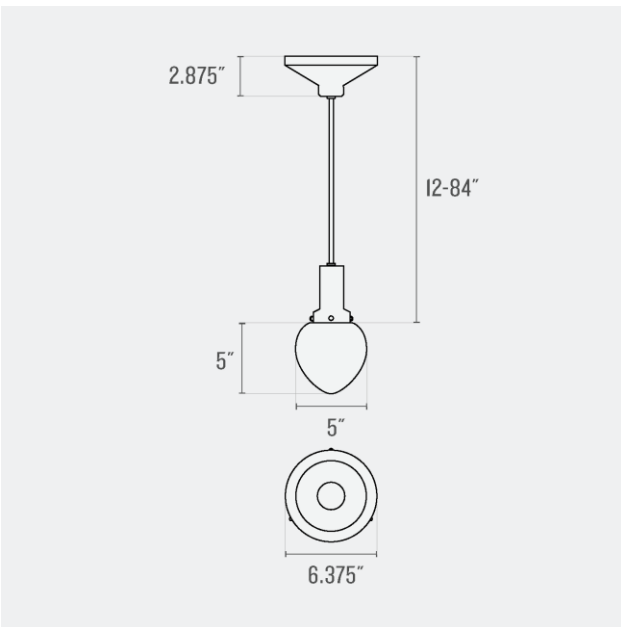

Voltage: 120/220 V

Dimensions:

Choice of Length: 12 - 84"

Overall: 8.75" W x 8.75" D

Shade: 1.625" H x 8.75" W x 8.75" D

Canopy: 2.875" H x 6.375" W x 6.375" D

One year guarantee

SCHOOLHOUSE

UL Listed: Yes

Max Wattage: 60 W

Voltage: 120/220 V

Dimensions:

Choice of Length: 12 - 84"

Overall: 6.375" W x 6.375" D

Shade: 5.75" H x 6" W x 6" D

Canopy: 2.875" H x 6.375" W x 6.375" D

Product Origin: Processed and assembled in Portland, Oregon using ethically-sourced domestic and global components.

UL Listed: Yes

Max Wattage: 60 W

Voltage: 120/220 V

Dimensions:

Choice of Length: 12 - 84"

Overall: 6.375" W x 6.375" D

Shade: 5" H x 5" W x 5" D

Canopy: 2.875" H x 6.375" W x 6.375" D

One year guarantee

SCHOOLHOUSE

Fixture Option(s)

Shell White-Gloss
(SWT-G)

Alder-Gloss
(AGR-G)