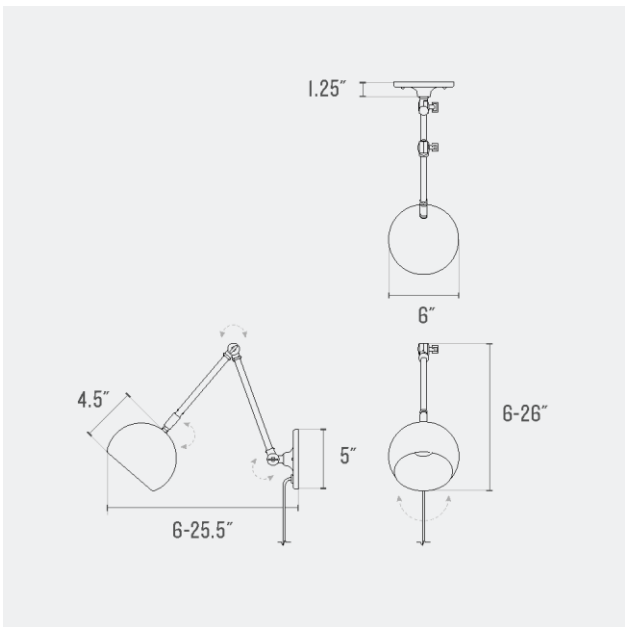

SCHOOLHOUSE

Isaac Plug In Long Arm Sconce

Application: Plug-In Wall Sconce

UL Listed: Yes

Max Wattage: 40 W

Voltage: 120 V

Location Rating: Damp

Dimensions:

Overall: 6 - 26" H x 6" W x 6 - 25.5" D

Shade: 4.5" H x 6" W x 6" D

Canopy: 5" H x 5" W x 1.25" D

Materials: Brass, Steel

One year guarantee

SCHOOLHOUSE

Color Option(s)

Butterscotch-Gloss