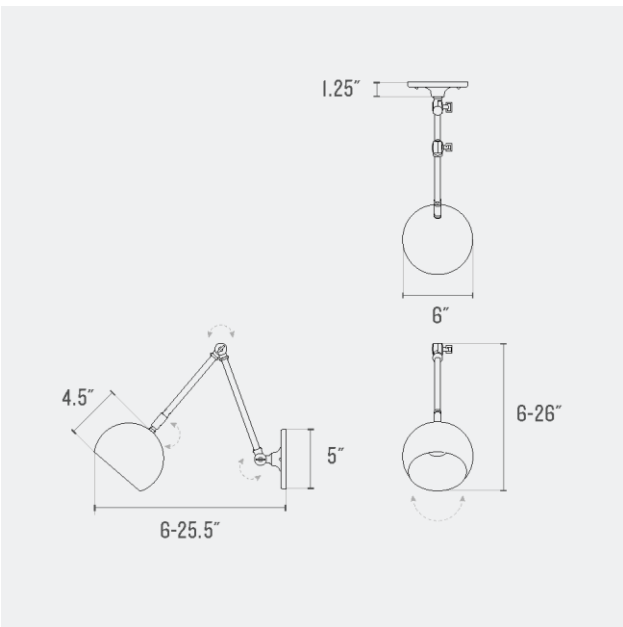

SCHOOLHOUSE

Isaac Long Arm Sconce

Application: Wall Sconce

UL Listed: Yes

Max Wattage: 40 W

Voltage: 120/220 V

Location Rating: Damp

Dimensions:

Overall: 6 - 26" H x 6" W x 6 - 25.5" D

Shade: 4.5" H x 6" W x 6" D

Canopy: 5" H x 5" W x 1.25" D

Materials: Brass, Steel

One year guarantee

SCHOOLHOUSE

Color Option(s)

Lichen-Gloss
(LN-G)