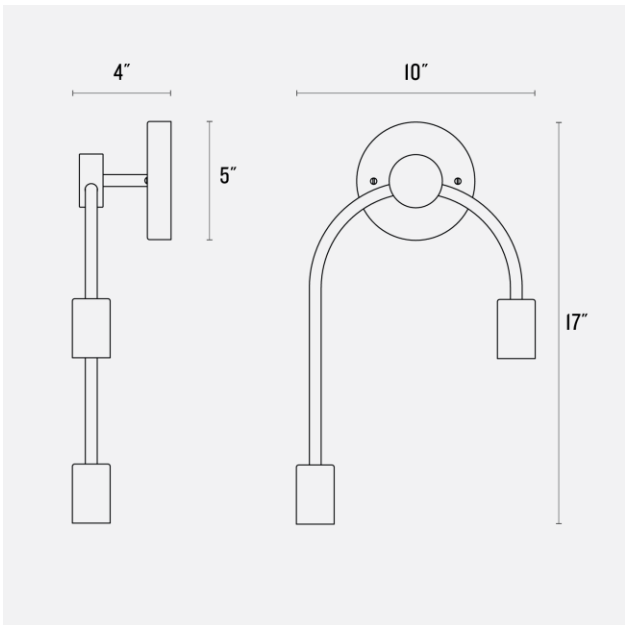

Finish Options