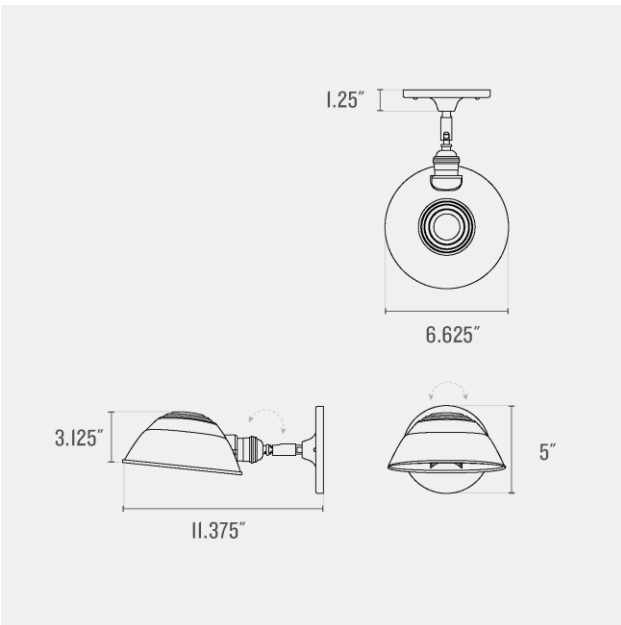

SCHOOLHOUSE

Scout Sconce

Application: Wall Sconce

UL Listed: Yes

Max Wattage: 25 W

Voltage: 120/220 V

Location Rating: Damp

Dimensions:

Overall: 5" H x 6.625" W x 11.375" D

Shade: 3.125" H x 6.625" W x 6.625" D

Canopy: 5" H x 5" W x 1.25" D

Materials: Brass, Steel

One year guarantee

Finish Option(s)

True Black
(TB)

Natural Brass
(NB)