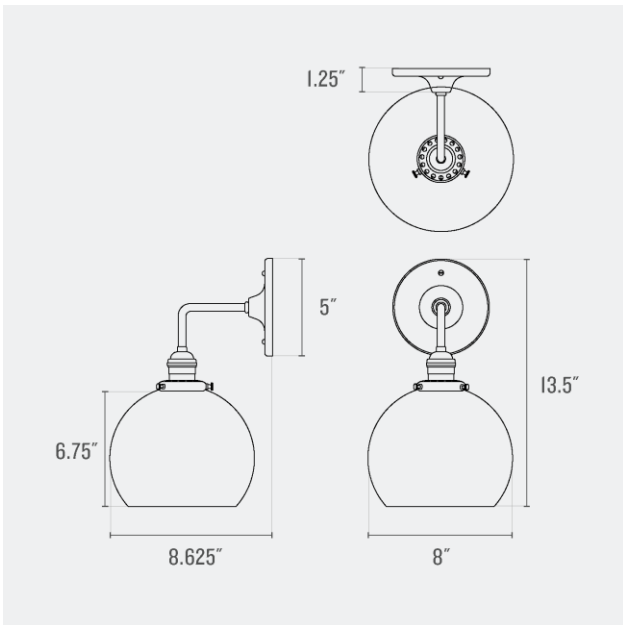

Overall: 11.375" H x 5" W x 6.75" D

Shade: 4.625" H x 4.25" W x 4.25" D

Canopy: 5" H x 5" W x 1.25" D

Materials: Brass, Glass

One year guarantee

Fixture Option(s)

True Black
(TB)

Satin Nickel
(SN)

Overall: 13.5" H x 8" W x 8.625" D

Shade: 6.75" H x 8" W x 8" D

Canopy: 5" H x 5" W x 1.25" D

Fitter Size: 2.25"

Materials: Brass, Glass

One year guarantee

Fixture Option(s)

Satin Nickel
(SN)

Canopy: 5" H x 5" W x 1.25" D

Fitter Size: 2.25"

Materials: Brass, Glass

One year guarantee

Fixture Option(s)

Satin Nickel
(SN)

True Black
(TB)

Natural Brass
(NB)

Location Rating: Damp

Dimensions:

Overall: 12.625" H x 6" W x 7.625" D

Shade: 5.75" H x 6" W x 6" D

Canopy: 5" H x 5" W x 1.25" D

Fitter Size: 2.25"

Materials: Brass, Glass

One year guarantee