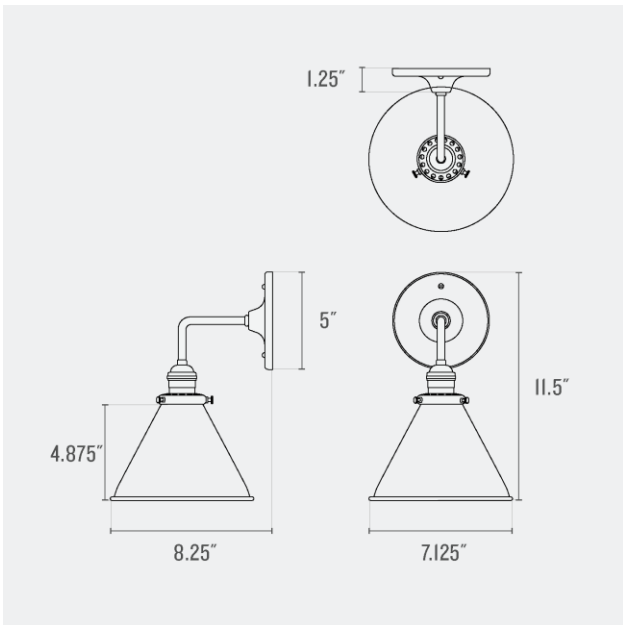

Overall: 11.375" H x 5" W x 6.75" D

Shade: 4.625" H x 4.25" W x 4.25" D

Canopy: 5" H x 5" W x 1.25" D

Materials: Brass, Glass

One year guarantee

Fixture Option(s)

True Black
(TB)

Satin Nickel
(SN)

Overall: 13.5" H x 8" W x 8.625" D

Shade: 6.75" H x 8" W x 8" D

Canopy: 5" H x 5" W x 1.25" D

Fitter Size: 2.25"

Materials: Brass, Glass

One year guarantee

Fixture Option(s)

Satin Nickel
(SN)

Location Rating: Damp

Dimensions:

Overall: 11.5" H x 7.125" W x 8.25" D

Shade: 4.875" H x 7.125" W x 7.125" D

Canopy: 5" H x 5" W x 1.25" D

Fitter Size: 2.25"

Materials: Brass

One year guarantee

Canopy: 5" H x 5" W x 1.25" D

Fitter Size: 2.25"

Materials: Brass, Glass

One year guarantee

Fixture Option(s)

Satin Nickel
(SN)

True Black
(TB)

Polished Nickel
(PN)