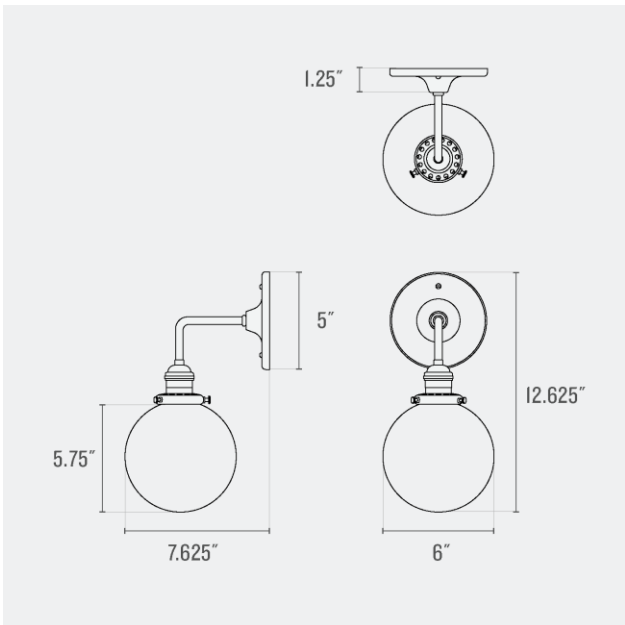

Overall: 11.375" H x 5" W x 6.75" D

Shade: 4.625" H x 4.25" W x 4.25" D

Canopy: 5" H x 5" W x 1.25" D

Materials: Brass, Glass

One year guarantee

Fixture Option(s)

True Black
(TB)

Satin Nickel
(SN)

Overall: 13.5" H x 8" W x 8.625" D

Shade: 6.75" H x 8" W x 8" D

Canopy: 5" H x 5" W x 1.25" D

Fitter Size: 2.25"

Materials: Brass, Glass

One year guarantee

Fixture Option(s)

Satin Nickel
(SN)

Location Rating: Damp

Dimensions:

Overall: 11.5" H x 7.125" W x 8.25" D

Shade: 4.875" H x 7.125" W x 7.125" D

Canopy: 5" H x 5" W x 1.25" D

Fitter Size: 2.25"

Materials: Brass

One year guarantee

Canopy: 5" H x 5" W x 1.25" D

Fitter Size: 2.25"

Materials: Brass, Glass

One year guarantee

Fixture Option(s)

Satin Nickel
(SN)

True Black
(TB)

Polished Nickel
(PN)