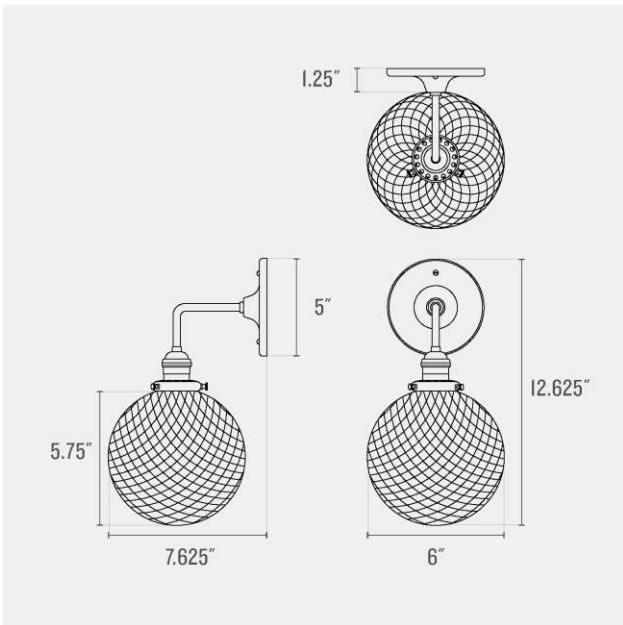

Overall: 11.375" H x 5" W x 6.75" D

Shade: 4.625" H x 4.25" W x 4.25" D

Canopy: 5" H x 5" W x 1.25" D

Materials: Brass, Glass

One year guarantee

Fixture Option(s)

True Black
(TB)

Satin Nickel
(SN)

Overall: 13.5" H x 8" W x 8.625" D

Shade: 6.75" H x 8" W x 8" D

Canopy: 5" H x 5" W x 1.25" D

Fitter Size: 2.25"

Materials: Brass, Glass

One year guarantee

Fixture Option(s)

Satin Nickel
(SN)

Canopy: 5" H x 5" W x 1.25" D

Fitter Size: 2.25"

Materials: Brass, Glass

One year guarantee

Fixture Option(s)

Satin Nickel
(SN)

True Black
(TB)

Polished Nickel
(PN)

Location Rating: Damp

Dimensions:

Overall: 12.625" H x 6" W x 7.625" D

Shade: 5.75" H x 6" W x 6" D

Canopy: 5" H x 5" W x 1.25" D

Fitter Size: 2.25"

Materials: Brass, Glass

One year guarantee