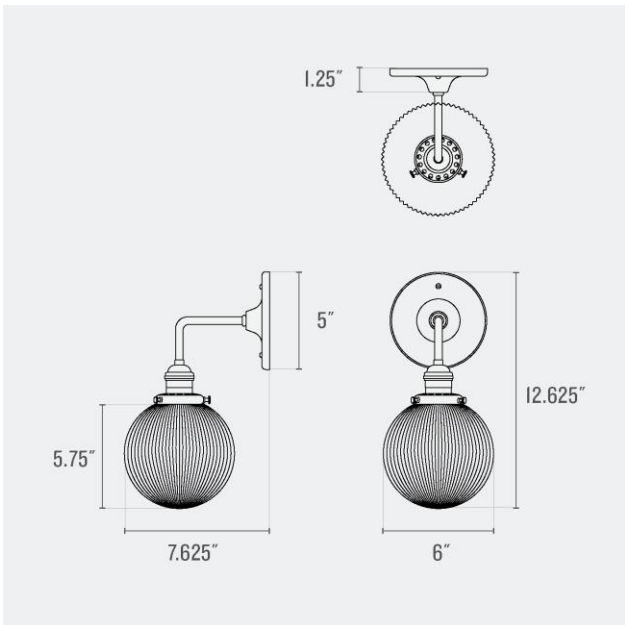

SCHOOLHOUSE

Satellite Sconce 2.25, Fluted Globe Shade

Application: Wall Sconce

UL Listed: Yes

Max Wattage: 100 W

Voltage: 120/220 V

Location Rating: Damp

Dimensions:

Overall: 12.625" H x 6" W x 7.625" D

Shade: 5.75" H x 6" W x 6" D

Canopy: 5" H x 5" W x 1.25" D

Fitter Size: 2.25"

Materials: Brass, Glass

One year guarantee

Fixture Option(s)

Satin Nickel
(SN)

Natural Brass
(NB)

True Black
(TB)

Opal Glass
(OP)

Clear Glass
(CL)

Polished Nickel
(PN)

Shade Option(s)