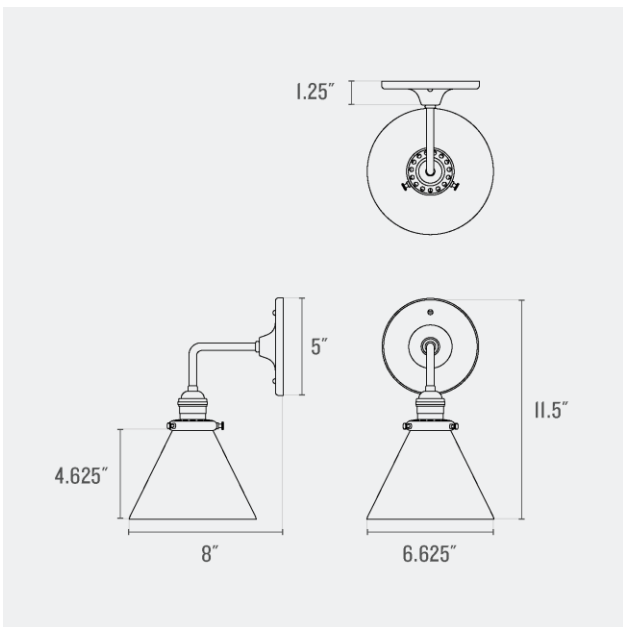

SCHOOLHOUSE

Satellite Sconce 2.25, Slim Cone Shade

Application: Wall Sconce

UL Listed: Yes

Max Wattage: 100 W

Voltage: 120/220 V

Location Rating: Damp

Dimensions:

Overall: 11.5" H x 6.625" W x 8" D

Shade: 4.625" H x 6.625" W x 6.625" D

Canopy: 5" H x 5" W x 1.25" D

Fitter Size: 2.25"

Materials: Brass, Glass

One year guarantee

Fixture Option(s)

True Black
(TB)

Polished Nickel
(PN)

Natural Brass
(NB)

Clear Glass
(CL)

Opal Glass
(OP)

Satin Nickel
(SN)

Shade Option(s)