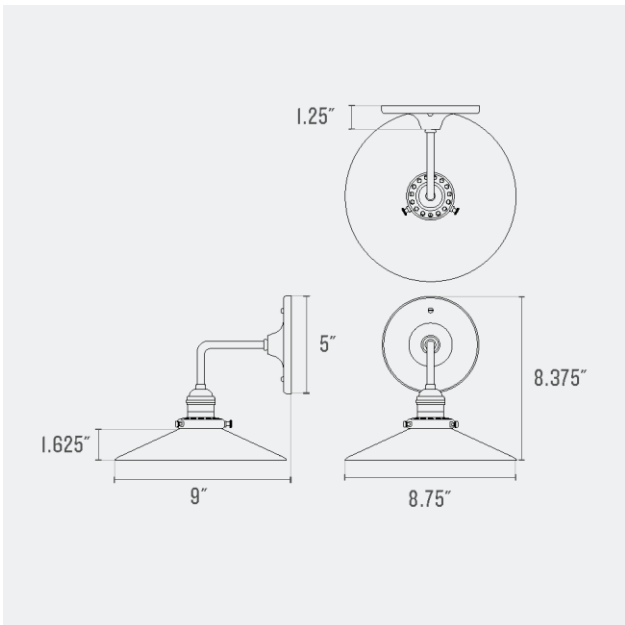

Overall: 11.375" H x 5" W x 6.75" D

Shade: 4.625" H x 4.25" W x 4.25" D

Canopy: 5" H x 5" W x 1.25" D

Materials: Brass, Glass

One year guarantee

Fixture Option(s)

True Black
(TB)

Satin Nickel
(SN)

Overall: 13.5" H x 8" W x 8.625" D

Shade: 6.75" H x 8" W x 8" D

Canopy: 5" H x 5" W x 1.25" D

Fitter Size: 2.25"

Materials: Brass, Glass

One year guarantee

Fixture Option(s)

Satin Nickel
(SN)

Application: Wall Sconce

UL Listed: Yes

Max Wattage: 100 W

Voltage: 120/220 V

Location Rating: Damp

Dimensions:

Overall: 8.375" H x 8.75" W x 9" D

Shade: 1.625" H x 8.75" W x 8.75" D

Canopy: 5" H x 5" W x 1.25" D

Fitter Size: 2.25"

Materials: Brass, Glass

One year guarantee

Fixture Option(s)

Satin Nickel
(SN)

True Black
(TB)

Natural Brass
(NB)