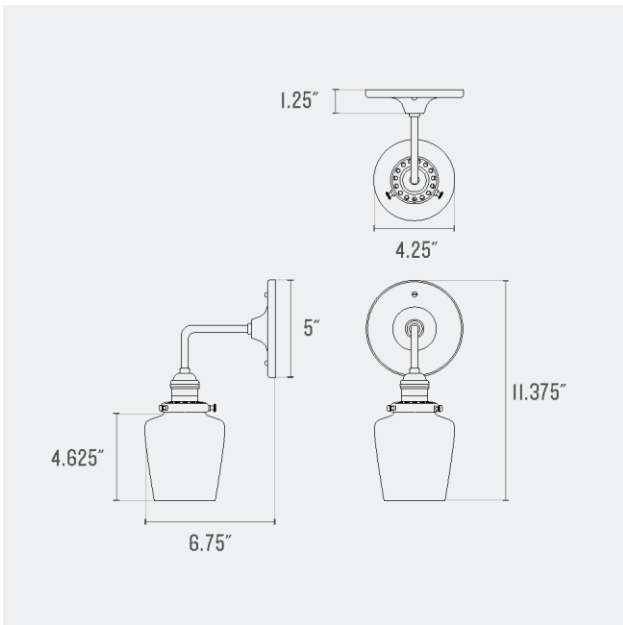

SCHOOLHOUSE

Satellite Sconce 2.25, Straight Bell Shade Shade

Application: Wall Sconce

UL Listed: Yes

Max Wattage: 100 W

Voltage: 120/220 V

Location Rating: Damp

Dimensions:

Overall: 11.375" H x 5" W x 6.75" D

Shade: 4.625" H x 4.25" W x 4.25" D

Canopy: 5" H x 5" W x 1.25" D

Materials: Brass, Glass

One year guarantee

Fixture Option(s)

True Black
(TB)

Satin Nickel
(SN)

Overall: 13.5" H x 8" W x 8.625" D

Shade: 6.75" H x 8" W x 8" D

Canopy: 5" H x 5" W x 1.25" D

Fitter Size: 2.25"

Materials: Brass, Glass

One year guarantee

Fixture Option(s)

Satin Nickel
(SN)

Location Rating: Damp

Dimensions:

Overall: 11.5" H x 7.125" W x 8.25" D

Shade: 4.875" H x 7.125" W x 7.125" D

Canopy: 5" H x 5" W x 1.25" D

Fitter Size: 2.25"

Materials: Brass

One year guarantee