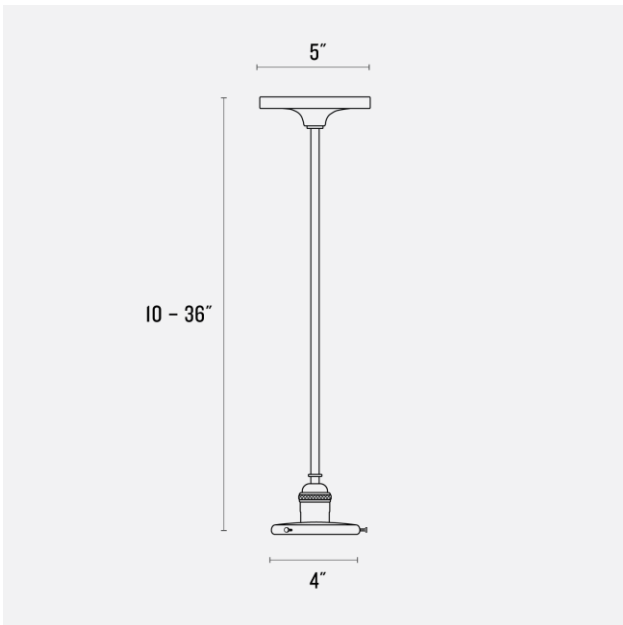

SCHOOLHOUSE

Satellite Pendant 4"

Application: Pendant

Product Origin: Processed and assembled in Portland, Oregon using ethically-sourced domestic and global components.

UL Listed: Yes

Max Wattage: 100 W

Voltage: 120/220 V

Location Rating: Damp

Dimensions:
Canopy Width: 5"
Fitter Size: 4"

Materials: Brass

One year guarantee

Finish Options

True Black
(TB)

Natural Brass
(NB)

Satin Nickel
(SN)