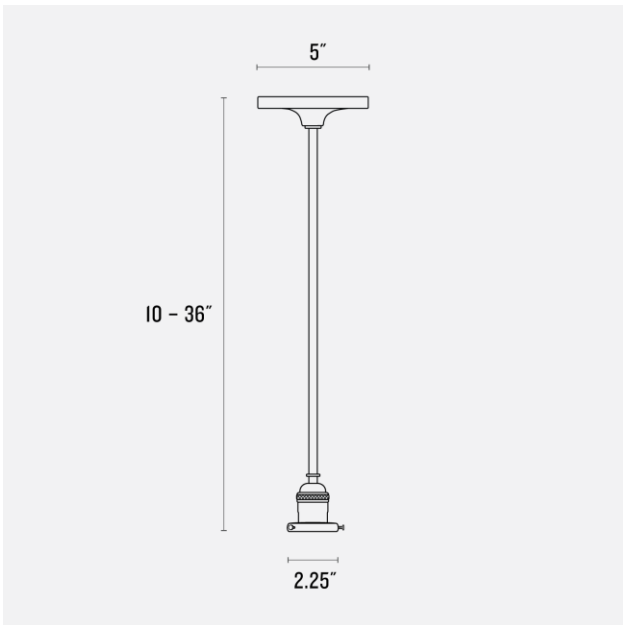

SCHOOLHOUSE

Satellite Pendant 2.25"

Application: Pendant

Product Origin: Processed and assembled in Portland, Oregon using ethically-sourced domestic and global components.

UL Listed: Yes

Max Wattage: 100 W

Voltage: 120/220 V

Location Rating: Damp

Dimensions:
Canopy Width: 5"
Fitter Size: 2.25"

Materials: Brass

One year guarantee

Finish Options

Natural Brass
(NB)

True Black
(TB)

Satin Nickel
(SN)