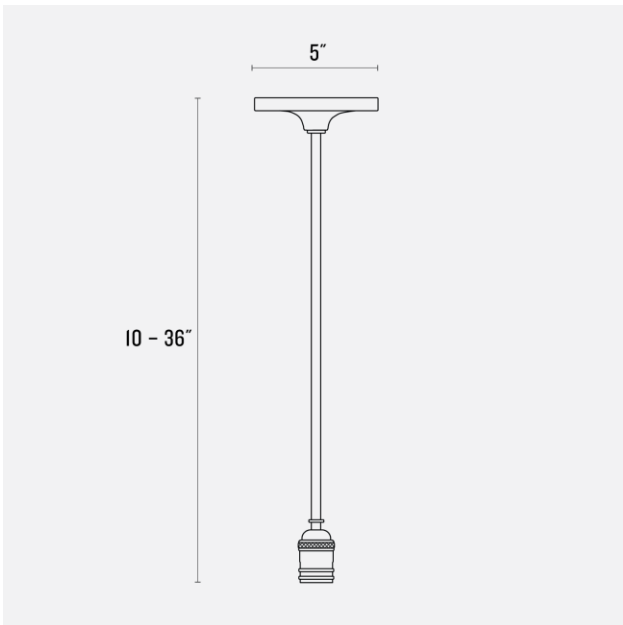

SCHOOLHOUSE

Satellite Pendant

Application: Pendant

Product Origin: Processed and assembled in Portland, Oregon using ethically-sourced domestic and global components.

UL Listed: Yes

Max Wattage: 100 W

Voltage: 120/220 V

Location Rating: Damp

Dimensions:

Diameter: 2"

Canopy Width: 5"

Materials: Brass

One year guarantee

Finish Options

Natural Brass
(NB)