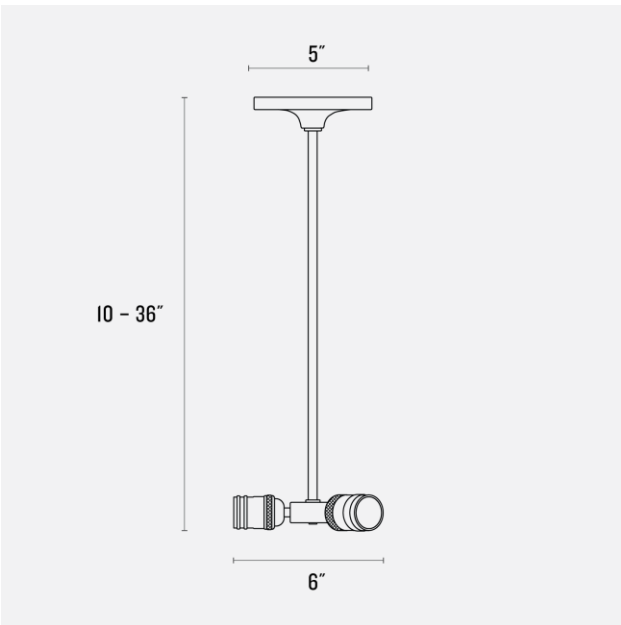

## Satellite 3 Chandelier

**Application:** Chandelier

**Product Origin:** Processed and assembled in Portland, Oregon using ethically-sourced domestic and global components.

**UL Listed:** Yes

**Max Wattage:** 3 Sockets - 100 W each

**Voltage:** 120/220 V

**Location Rating:** Damp

**Dimensions:**

Diameter: 6"

Canopy Width: 5"

**Materials:** Brass

One year guarantee