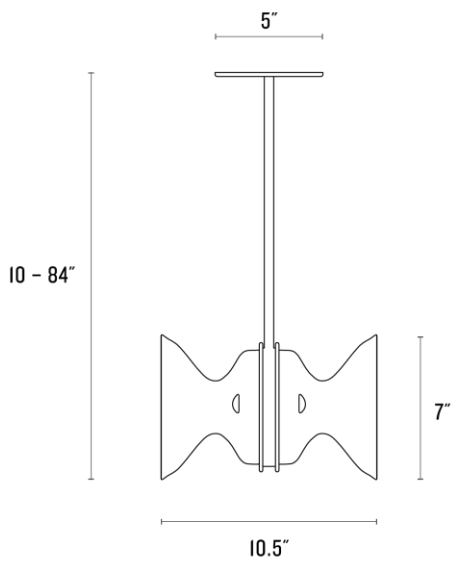

## Regent Pendant

**Application:** Pendant

**Product Origin:** Processed and assembled in Portland, Oregon using ethically-sourced domestic and global components.

**UL Listed:** Yes

**Max Wattage:** 2 Sockets - 60 W each

**Voltage:** 120/220 V

**Location Rating:** Damp

**Dimensions:** Canopy Width: 5"

**Materials:** Brass / Ceramic

One year guarantee