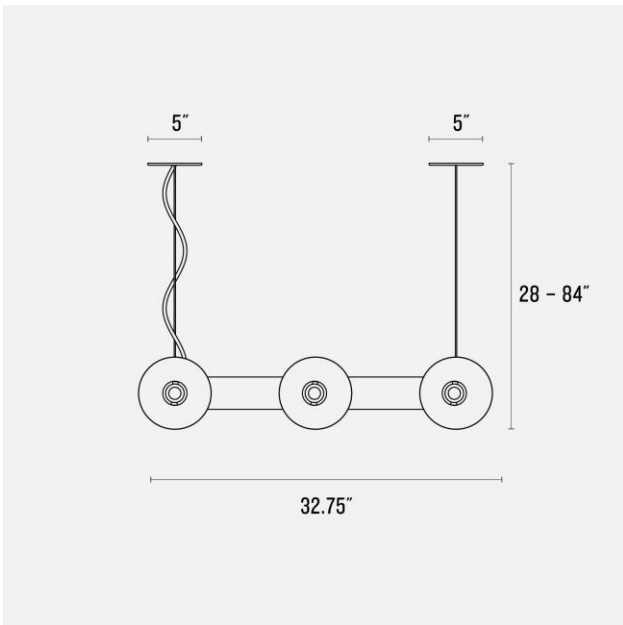

Voltage: 120/220 V

Location Rating: Damp

Dimensions:

Width: 32.75"

Canopy Width: 5"

Materials: Brass / Ceramic

One year guarantee

Ceramic Options