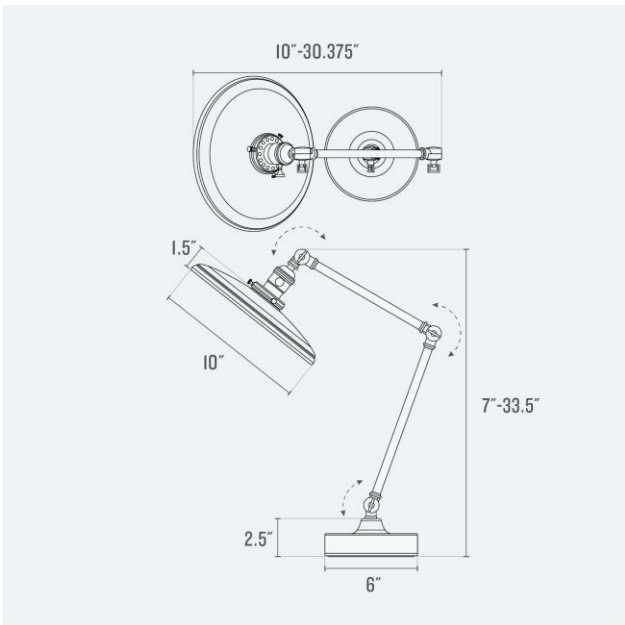

Finish Options

Shade Options