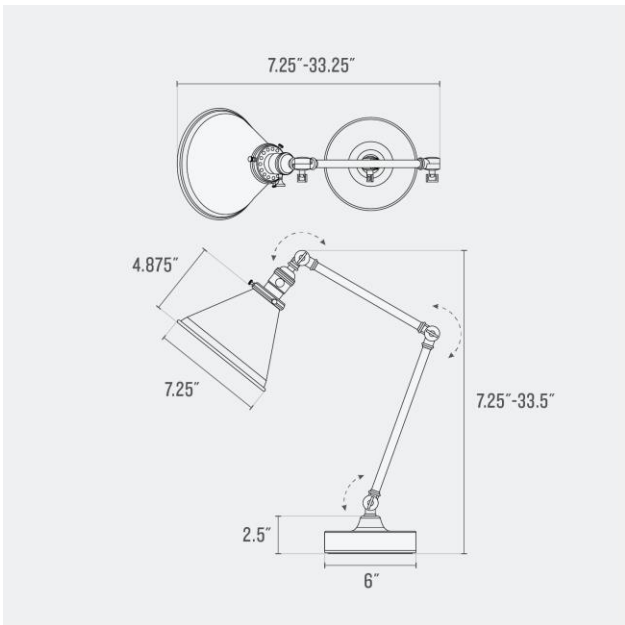

Voltage: 120 / 220 V

Location Rating: Damp

Dimensions:

Overall: 6.625" - 33.375" H X 6.625" - 32" W X 6.625" - 32" D

Shade: 6.625" H X 6.625" W X 4.625" D

Base: 2.5" H X 6" W X 6" D

Materials: Brass, Glass

Details:

Shade: 3.375" H X 4.625" W X 5.5" D

Base 2.5" H X 6" W X 6" D

Materials: Brass, Glass

Details: True Black Finish Includes Black Cord
Natural Brass Finish Includes Khaki Cord

Cord Length: 8 Feet

Switch Type: Rotary

Voltage: 120 / 220 V

Location Rating: Damp

Dimensions:

Overall: 7.25" - 33.5" H X 7.25" - 33.25" W X 7.25" - 33.25" D

Shade: 7.25" H X 7.25" W X 4.88" D

Base: 2.5" H X 6" W X 6" D

Materials: Brass

Details: True Black Finish Includes Black Cord
Natural Brass Finish Includes Khaki Cord

Cord Length: 8 Feet

Switch Type: Rotary

Switch Location: On Socket

One year guarantee

Finish Options

Natural Brass
(NB)

True Black
(TB)

Shade Options