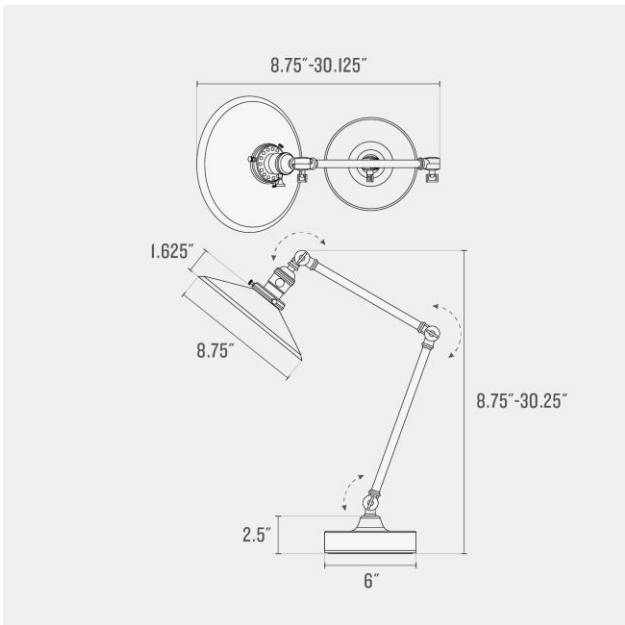

Voltage: 120 / 220 V

Location Rating: Damp

Dimensions:

Overall: 6.625" - 33.375" H X 6.625" - 32" W X 6.625" - 32" D

Shade: 6.625" H X 6.625" W X 4.625" D

Base: 2.5" H X 6" W X 6" D

Materials: Brass, Glass

Details:

Materials: Brass, Glass

Details:

Natural Brass Finish Includes Khaki Cord

True Black Finish Includes Black Cord

Cord Length: 8 feet

Switch Type: Rotary

Switch Location: On Socket

One year guarantee

Shade: 3.375" H X 4.625" W X 5.5" D

Base 2.5" H X 6" W X 6" D

Materials: Brass, Glass

Details: True Black Finish Includes Black Cord
Natural Brass Finish Includes Khaki Cord

Cord Length: 8 Feet

Switch Type: Rotary

Voltage: 120 / 220 V

Location Rating: Damp

Dimensions:

Overall: 7" - 33.5" H X 6.875" - 33" W X 6.875" - 33" D

Shade: 7" H X 7" W X 4.75" D

Base 2.5" H X 6" W X 6" D

Materials: Brass, Steel

Details: True Black Finish Includes Black Cord
Natural Brass Finish Includes Khaki Cord