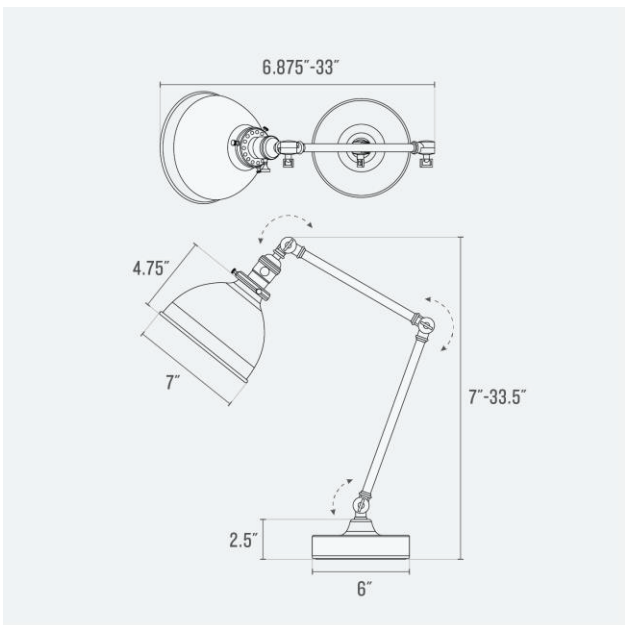

Finish Options

Shade Options