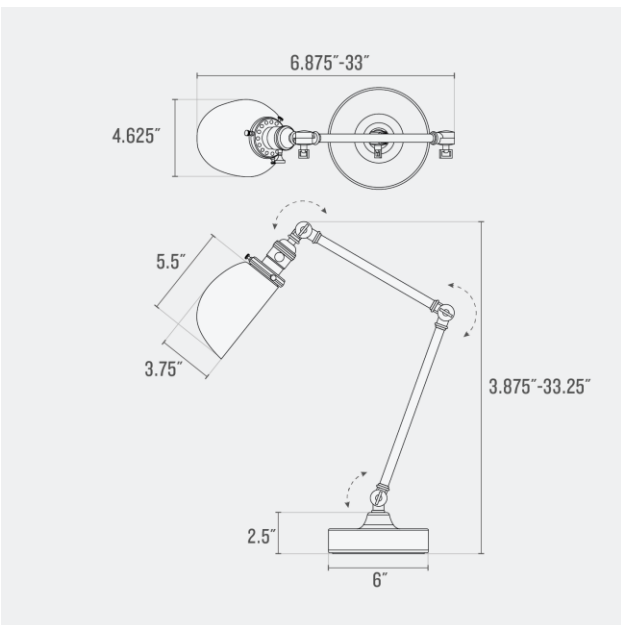

SCHOOLHOUSE

Princeton Desk Lamp, Domed Turtle Shade

Product Origin: Processed and assembled in Portland, Oregon using ethically-sourced domestic and global components.

UL Listed: No

Max Wattage: 25 W

Voltage: 120 / 220 V

Location Rating: Damp

Dimensions:

Overall: 3.875" - 33.25" H X 6.875" - 33" W X 6.875" - 33" D

Shade: 3.375" H X 4.625" W X 5.5" D

Base 2.5" H X 6" W X 6" D

Materials: Brass, Glass

Details: True Black Finish Includes Black Cord
Natural Brass Finish Includes Khaki Cord

Cord Length: 8 Feet

Switch Type: Rotary

Switch Location: On Socket

One year guarantee

Finish Options

Shade Options