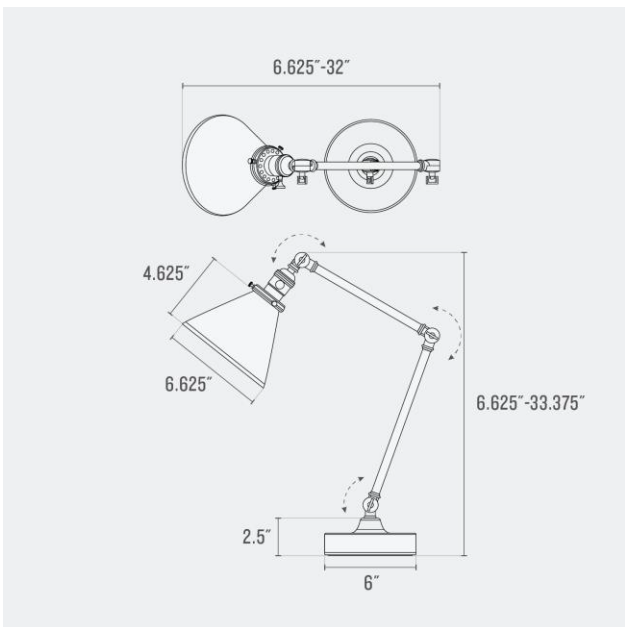

Voltage: 120 / 220 V

Location Rating: Damp

Dimensions:

Overall: 6.625" - 33.375" H X 6.625" - 32" W X 6.625" - 32" D

Shade: 6.625" H X 6.625" W X 4.625" D

Base: 2.5" H X 6" W X 6" D

Materials: Brass, Glass

Details:

Natural Brass Finish Includes Khaki Cord

True Black Finish Includes Black Cord

Cord Length: 8 feet

Switch Type: Rotary

Switch Location: On Socket

One year guarantee

Finish Options

Natural Brass
(NB)

Voltage: 120 / 220 V

Location Rating: Damp

Dimensions:

Overall: 7" - 33.5" H X 6.875" - 33" W X 6.875" - 33" D

Shade: 7" H X 7" W X 4.75" D

Base 2.5" H X 6" W X 6" D

Materials: Brass, Steel

Details: True Black Finish Includes Black Cord
Natural Brass Finish Includes Khaki Cord

Voltage: 120 / 220 V

Location Rating: Damp

Dimensions:

Overall: 7" - 33.5" H X 10" - 30.375" W X 10" - 30.375" D

Shade: 10" H X 10" W X 1.5" D

Base 2.5" H X 6" W X 6" D

Materials: Brass, Steel

Details: True Black Finish Includes Black Cord
Natural Brass Finish Includes Khaki Cord