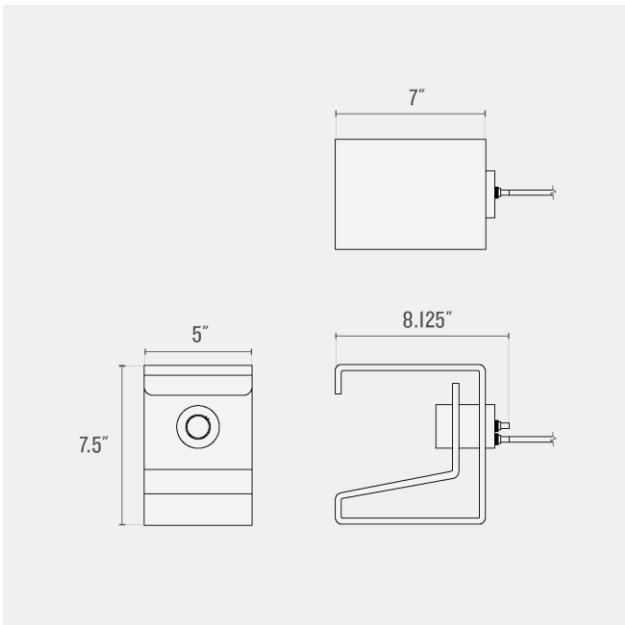

SCHOOLHOUSE

Pop Light II

Application: Table Lamp

UL Listed: Yes

Max Wattage: 60 W

Voltage: 120 V

Location Rating: Damp

Dimensions:

Overall: 7.5" H x 5" W x 8.125" D

Shade: 7.5" H x 5" W x 7" D

Materials: Acrylic, Aluminum

One year guarantee

Fixture Option(s)

Smoke
(SM)

Blue
(BL)

Orange
(OR)