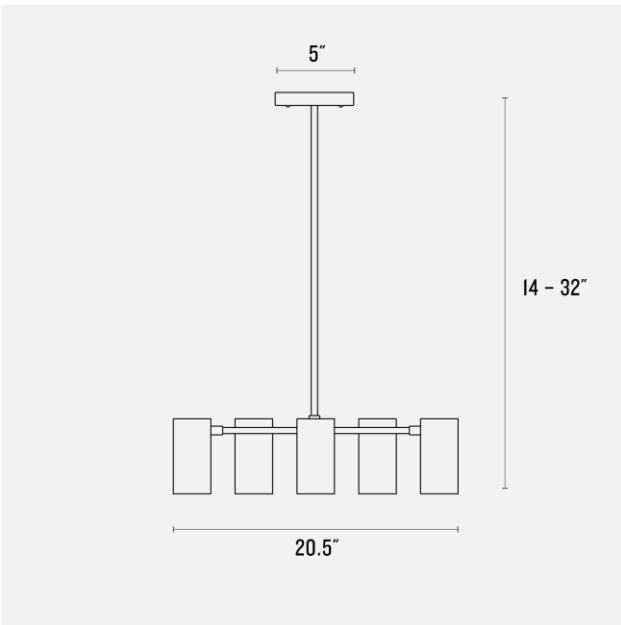

SCHOOLHOUSE

Plaza Chandelier

Application: Chandelier

Product Origin: Processed and assembled in Portland, Oregon using ethically-sourced domestic and global components.

UL Listed: Yes

Max Wattage: 5 sockets - 60 W each

Voltage: 120 / 220 Volts

Location Rating: Damp

Dimensions:
Diameter: 20.5"
Canopy Width: 5"

Materials: Brass

Details: A19 bulbs recommended

One year guarantee

Finish Options

Natural Brass
(NB)